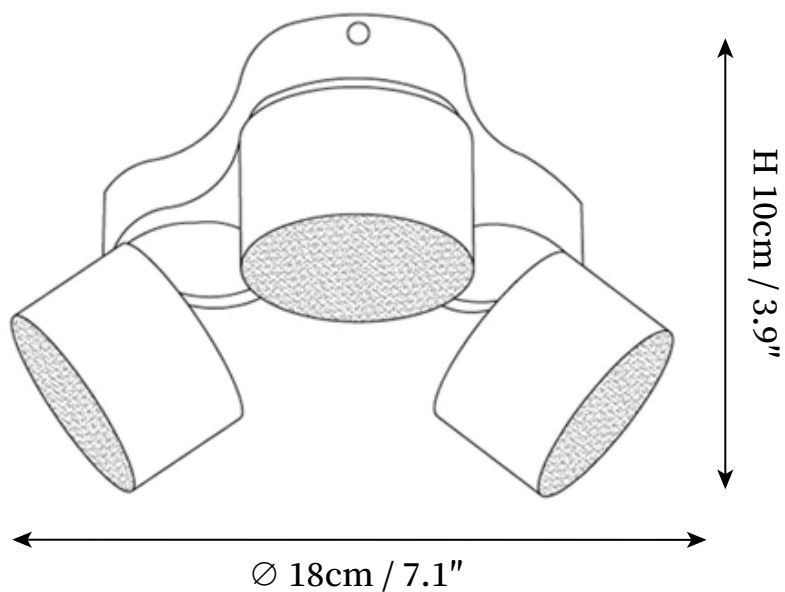

SPECIFICATION SHEET

SPECIFICATION DETAILS

*For custom options, consult factory for details

Fixture Dimensions	D 7.1" x H 3.9"
Light source	Integrated LED
Wattage	~10W
Voltage	AC 110-240V
Dimming	Not supported
CRI(Ra)	90+CRI
Mounting	Hardwired.
LED Rated Life	30000 hours
Color Temperature	Warm Light (3000K), Neutral Light (4000K), Cool Light (6000K)
Control method	Compatible with common wall switches (not included)
Finishes	Black, White.
Shade Details	Clear.
Material	Acrylic, Metal.

SPECIFICATION SHEET

SPECIFICATION DETAILS

*For custom options, consult factory for details

Fixture Dimensions	D 7.1" x H 3.9"
Light source	Integrated LED
Wattage	~10W
Voltage	AC 110-240V
Dimming	Not supported
CRI(Ra)	90+CRI
Mounting	Hardwired.
LED Rated Life	30000 hours
Color Temperature	Warm Light (3000K), Neutral Light (4000K), Cool Light (6000K)
Control method	Compatible with common wall switches(not included)
Finishes	Black, White.
Shade Details	Clear.
Material	Acrylic, Metal.