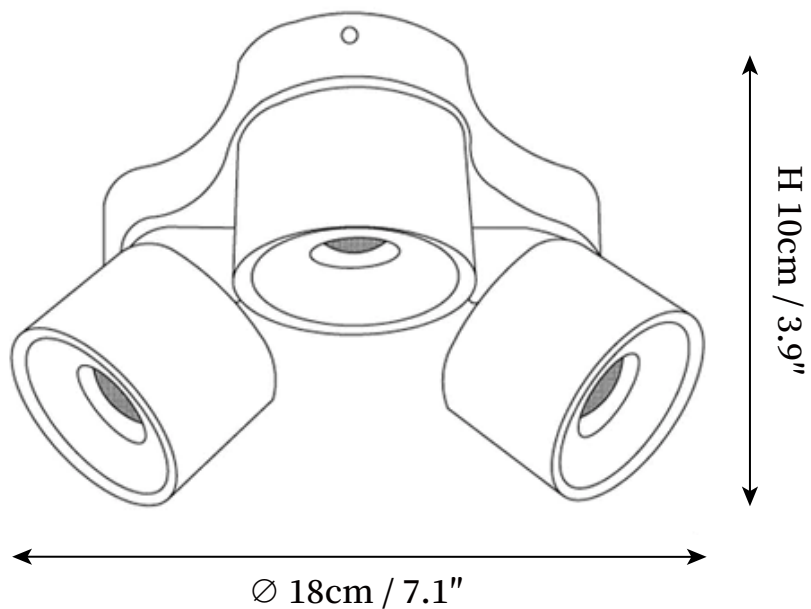

SPECIFICATION SHEET

SPECIFICATION DETAILS

*For custom options, consult factory for details

Fixture Dimensions	D 7.1" x H 3.9"
Light source	Integrated LED
Wattage	~10W
Voltage	AC 110-240V
Dimming	Not supported
CRI(Ra)	90+CRI
Mounting	Hardwired.
LED Rated Life	30000 hours
Color Temperature	Warm Light (3000K), Neutral Light (4000K), Cool Light (6000K)
Control method	Compatible with common wall switches (not included)
Finishes	Black, White.
Shade Details	Clear.
Material	Acrylic, Metal.

SPECIFICATION SHEET

SPECIFICATION DETAILS

*For custom options, consult factory for details

Fixture Dimensions	D 7.1" x H 3.9"
Light source	Integrated LED
Wattage	~10W
Voltage	AC 110-240V
Dimming	Not supported
CRI(Ra)	90+CRI
Mounting	Hardwired.
LED Rated Life	30000 hours
Color Temperature	Warm Light (3000K), Neutral Light (4000K), Cool Light (6000K)
Control method	Compatible with common wall switches(not included)
Finishes	Black, White.
Shade Details	Clear.
Material	Acrylic, Metal.