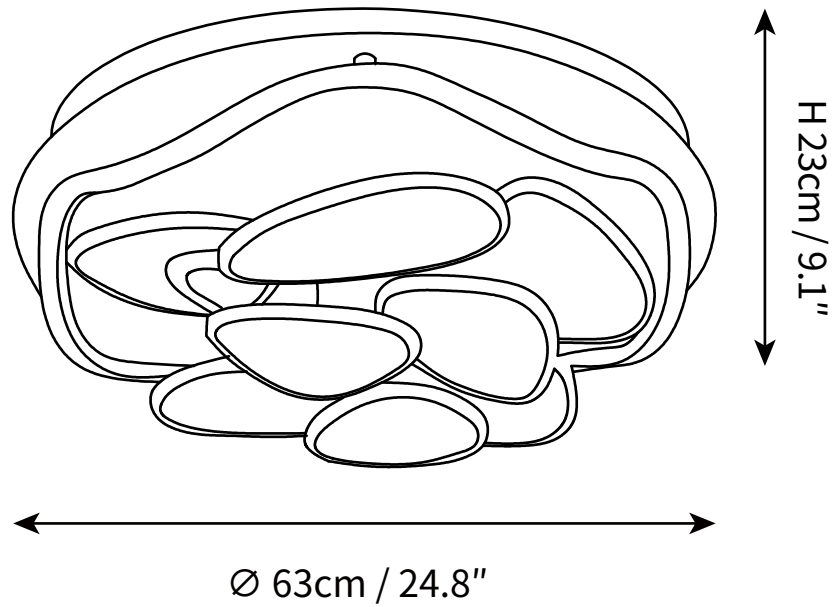

SPECIFICATION SHEET

SPECIFICATION DETAILS

*For custom options, consult factory for details

Fixture Dimensions	Ø 24.8" x H 9.1"
Light source	Integrated LED
Wattage	~5 W
Voltage	AC 110-240V
Color Temperature	3000K
CRI(Ra)	80CRI
Mounting	Ceiling
Driver Required	Yes
Optional Color Temps	Warm Light (3000K), Neutral Light (4500K), Cool Light (6000K)
LED Rated Life	30000 hours
Dimming	Dimming is not supported
Finishes	White, Yellow, Green
Shade Details	White
Material	Metal, Acrylic
Wire Length	No
Wire Type	No