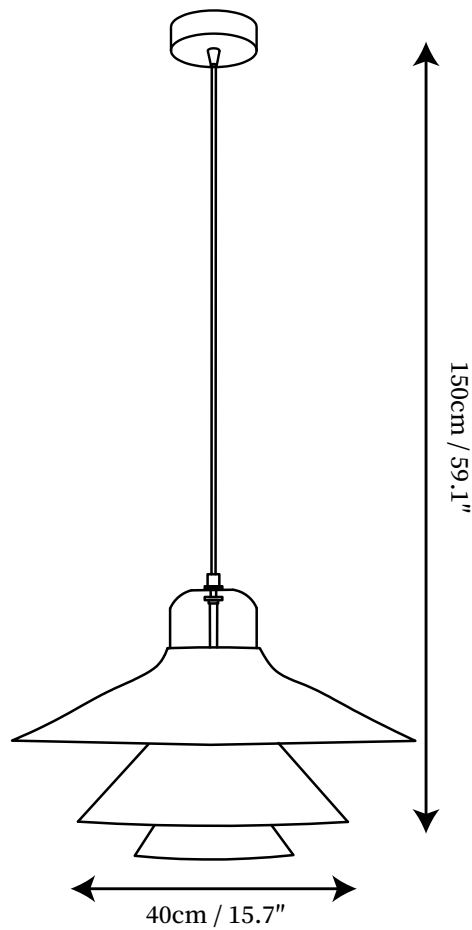

SPECIFICATION SHEET

SPECIFICATION DETAILS

*For custom options, consult factory for details

Fixture Dimensions	D 11.8" x H 59.1"
Light source	E26 or E27 (bulb not included)
Wattage	MAX 40W incandescent bulb or LED equivalent.
Voltage	AC 110-240V
Mounting	Hardwired.
Dimming	Compatible with dimmable bulbs (bulb not included)
Control method	Compatible with common wall switches (not included)
Finishes	White, Red, Green
Shade Details	White
Material	Aluminum, Glass
Wire Length	The standard length of the cord is 59" (150 cm), the length is adjustable.

SPECIFICATION SHEET

SPECIFICATION DETAILS

*For custom options, consult factory for details

Fixture Dimensions	D 15.7" x H 59.1"
Light source	E26 or E27 (bulb not included)
Wattage	MAX 40W incandescent bulb or LED equivalent.
Voltage	AC 110-240V
Mounting	Hardwired.
Dimming	Compatible with dimmable bulbs (bulb not included)
Control method	Compatible with common wall switches(not included)
Finishes	White, Red, Green
Shade Details	White
Material	Aluminum, Glass
Wire Length	The standard length of the cord is 59" (150 cm), the length is adjustable.