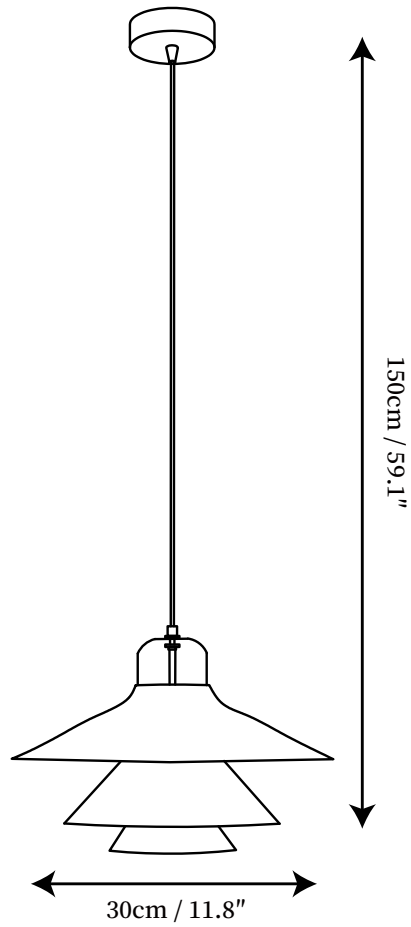

SPECIFICATION SHEET

SPECIFICATION DETAILS

*For custom options, consult factory for details

Fixture Dimensions	D 11.8" x H 59.1"
Light source	E26 or E27 (bulb not included)
Wattage	MAX 40W incandescent bulb or LED equivalent.
Voltage	AC 110-240V
Mounting	Hardwired.
Dimming	Compatible with dimmable bulbs (bulb not included)
Control method	Compatible with common wall switches (not included)
Finishes	White, Red, Green
Shade Details	White
Material	Aluminum, Glass
Wire Length	The standard length of the cord is 59" (150 cm), the length is adjustable.

SPECIFICATION SHEET

SPECIFICATION DETAILS

*For custom options, consult factory for details

Fixture Dimensions	D 15.7" x H 59.1"
Light source	E26 or E27 (bulb not included)
Wattage	MAX 40W incandescent bulb or LED equivalent.
Voltage	AC 110-240V
Mounting	Hardwired.
Dimming	Compatible with dimmable bulbs (bulb not included)
Control method	Compatible with common wall switches(not included)
Finishes	White, Red, Green
Shade Details	White
Material	Aluminum, Glass
Wire Length	The standard length of the cord is 59" (150 cm), the length is adjustable.