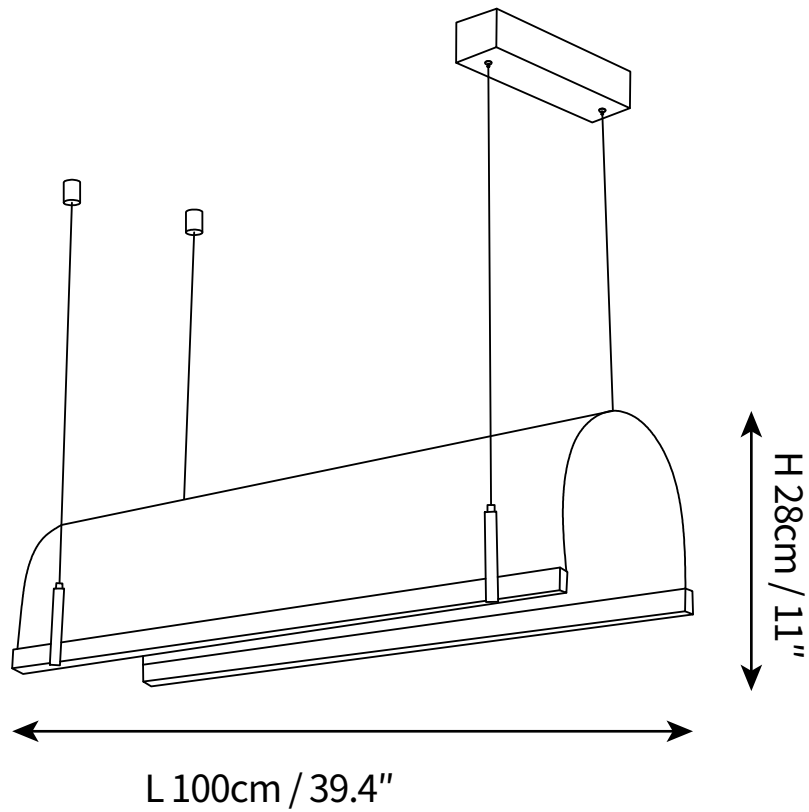

SPECIFICATION SHEET

SPECIFICATION DETAILS

*For custom options, consult factory for details

Fixture Dimensions	L 39.4" x W 7.9" x H 11"
Light source	Integrated LED
Wattage	~5 W
Voltage	AC 110-240V
Color Temperature	3000K
CRI(Ra)	80CRI
Mounting	Ceiling
Driver Required	Yes
Optional Color Temps	Warm Light (3000K), Neutral Light (4500K), Cool Light (6000K)
LED Rated Life	30000 hours
Dimming	Dimming is not supported
Finishes	Gold
Shade Details	Frosted White
Material	Metal, Acrylic
Wire Length	59"
Wire Type	Gold Coaxial Wire