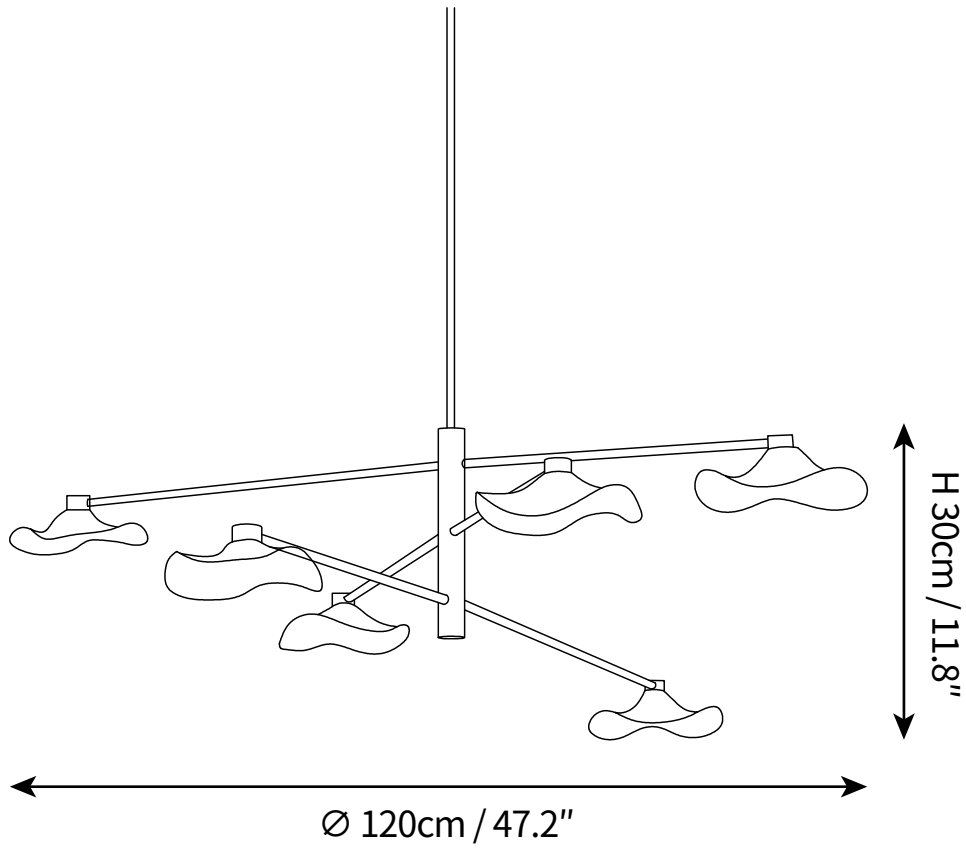

SPECIFICATION SHEET

SPECIFICATION DETAILS

*For custom options, consult factory for details

| | |
|---------------------------|--|
| Fixture Dimensions | D 39.4" x H 7.9" (4heads) |
| Light source | G4(bulb not included) |
| Wattage | MAX 3W incandescent bulb or LED equivalent. |
| Voltage | AC 110-240V |
| Mounting | Hardwired. |
| Dimming | Compatible with dimmable bulbs (bulb not included) |
| Control method | Compatible with common wall switches(not included) |
| Finishes | Gold, Black. |
| Shade Details | Clear glass, Smoke gray glass. |
| Material | Metal, Glass |
| Rod Length | Suspension rod is 19.7", and can be spliced as needed. |

SPECIFICATION SHEET

SPECIFICATION DETAILS

*For custom options, consult factory for details

| | |
|---------------------------|--|
| Fixture Dimensions | D 47.2" x H 11.8" (6heads) |
| Light source | G4(bulb not included) |
| Wattage | MAX 3W incandescent bulb or LED equivalent. |
| Voltage | AC 110-240V |
| Mounting | Hardwired. |
| Dimming | Compatible with dimmable bulbs (bulb not included) |
| Control method | Compatible with common wall switches(not included) |
| Finishes | Gold, Black. |
| Shade Details | Clear glass, Smoke gray glass. |
| Material | Metal, Glass |
| Rod Length | Suspension rod is 19.7", and can be spliced as needed. |

SPECIFICATION SHEET

SPECIFICATION DETAILS

*For custom options, consult factory for details

| | |
|---------------------------|--|
| Fixture Dimensions | D 47.2" x H 15.7" (8heads) |
| Light source | G4(bulb not included) |
| Wattage | MAX 3W incandescent bulb or LED equivalent. |
| Voltage | AC 110-240V |
| Mounting | Hardwired. |
| Dimming | Compatible with dimmable bulbs (bulb not included) |
| Control method | Compatible with common wall switches(not included) |
| Finishes | Gold, Black. |
| Shade Details | Clear glass, Smoke gray glass. |
| Material | Metal, Glass |
| Rod Length | Suspension rod is 19.7", and can be spliced as needed. |