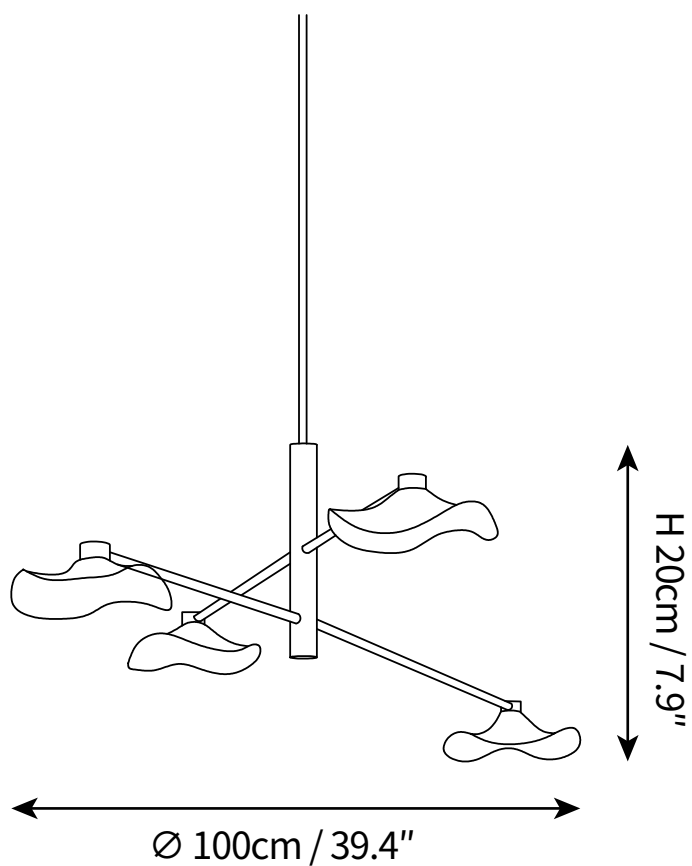

SPECIFICATION SHEET

SPECIFICATION DETAILS

*For custom options, consult factory for details

| | |
|---------------------------|--|
| Fixture Dimensions | D 39.4" x H 7.9" (4heads) |
| Light source | G4(bulb not included) |
| Wattage | MAX 3W incandescent bulb or LED equivalent. |
| Voltage | AC 110-240V |
| Mounting | Hardwired. |
| Dimming | Compatible with dimmable bulbs (bulb not included) |
| Control method | Compatible with common wall switches(not included) |
| Finishes | Gold, Black. |
| Shade Details | Clear glass, Smoke gray glass. |
| Material | Metal, Glass |
| Rod Length | Suspension rod is 19.7", and can be spliced as needed. |

SPECIFICATION SHEET

SPECIFICATION DETAILS

*For custom options, consult factory for details

| | |
|---------------------------|--|
| Fixture Dimensions | D 47.2" x H 11.8" (6heads) |
| Light source | G4(bulb not included) |
| Wattage | MAX 3W incandescent bulb or LED equivalent. |
| Voltage | AC 110-240V |
| Mounting | Hardwired. |
| Dimming | Compatible with dimmable bulbs (bulb not included) |
| Control method | Compatible with common wall switches(not included) |
| Finishes | Gold, Black. |
| Shade Details | Clear glass, Smoke gray glass. |
| Material | Metal, Glass |
| Rod Length | Suspension rod is 19.7", and can be spliced as needed. |

SPECIFICATION SHEET

SPECIFICATION DETAILS

*For custom options, consult factory for details

| | |
|---------------------------|--|
| Fixture Dimensions | D 47.2" x H 15.7" (8heads) |
| Light source | G4(bulb not included) |
| Wattage | MAX 3W incandescent bulb or LED equivalent. |
| Voltage | AC 110-240V |
| Mounting | Hardwired. |
| Dimming | Compatible with dimmable bulbs (bulb not included) |
| Control method | Compatible with common wall switches(not included) |
| Finishes | Gold, Black. |
| Shade Details | Clear glass, Smoke gray glass. |
| Material | Metal, Glass |
| Rod Length | Suspension rod is 19.7", and can be spliced as needed. |