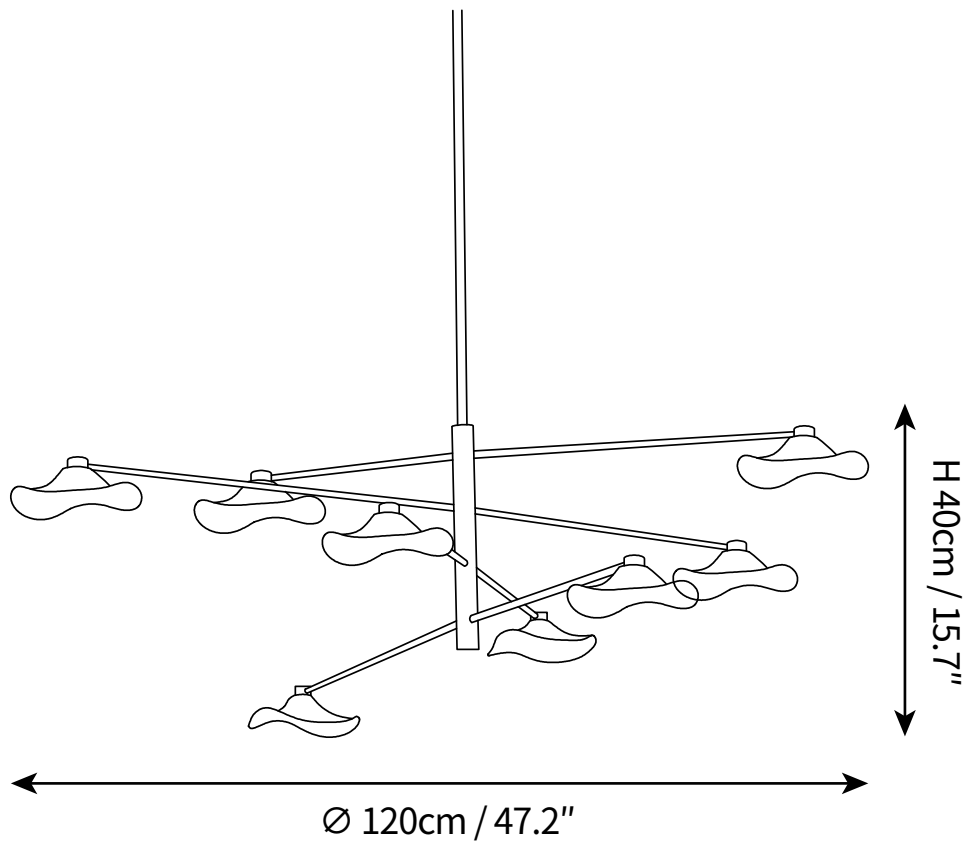

SPECIFICATION SHEET

SPECIFICATION DETAILS

*For custom options, consult factory for details

| | |
|---------------------------|--|
| Fixture Dimensions | D 39.4" x H 7.9" (4heads) |
| Light source | G4(bulb not included) |
| Wattage | MAX 3W incandescent bulb or LED equivalent. |
| Voltage | AC 110-240V |
| Mounting | Hardwired. |
| Dimming | Compatible with dimmable bulbs (bulb not included) |
| Control method | Compatible with common wall switches(not included) |
| Finishes | Gold, Black. |
| Shade Details | Clear glass, Smoke gray glass. |
| Material | Metal, Glass |
| Rod Length | Suspension rod is 19.7", and can be spliced as needed. |

SPECIFICATION SHEET

SPECIFICATION DETAILS

*For custom options, consult factory for details

| | |
|---------------------------|--|
| Fixture Dimensions | D 47.2" x H 11.8" (6heads) |
| Light source | G4(bulb not included) |
| Wattage | MAX 3W incandescent bulb or LED equivalent. |
| Voltage | AC 110-240V |
| Mounting | Hardwired. |
| Dimming | Compatible with dimmable bulbs (bulb not included) |
| Control method | Compatible with common wall switches(not included) |
| Finishes | Gold, Black. |
| Shade Details | Clear glass, Smoke gray glass. |
| Material | Metal, Glass |
| Rod Length | Suspension rod is 19.7", and can be spliced as needed. |

SPECIFICATION SHEET

SPECIFICATION DETAILS

*For custom options, consult factory for details

| | |
|---------------------------|--|
| Fixture Dimensions | D 47.2" x H 15.7" (8heads) |
| Light source | G4(bulb not included) |
| Wattage | MAX 3W incandescent bulb or LED equivalent. |
| Voltage | AC 110-240V |
| Mounting | Hardwired. |
| Dimming | Compatible with dimmable bulbs (bulb not included) |
| Control method | Compatible with common wall switches(not included) |
| Finishes | Gold, Black. |
| Shade Details | Clear glass, Smoke gray glass. |
| Material | Metal, Glass |
| Rod Length | Suspension rod is 19.7", and can be spliced as needed. |