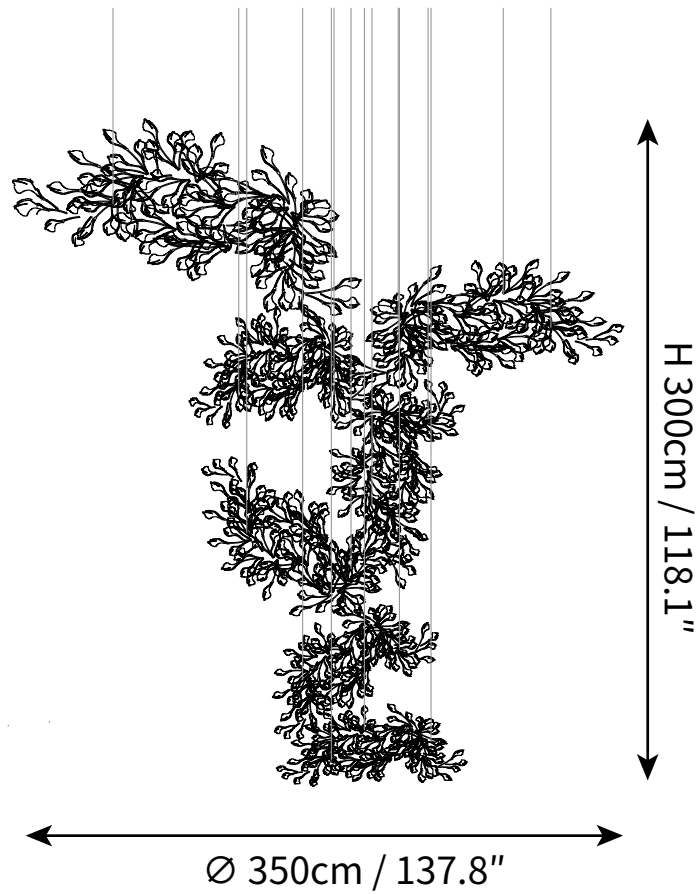

# SPECIFICATION SHEET

---

## SPECIFICATION DETAILS

\*For custom options, consult factory for details

<b>Fixture Dimensions</b>	L 137.8 x H 118.1"
<b>Light source</b>	G9
<b>Wattage</b>	~5W
<b>Voltage</b>	AC 110-240V
<b>Color Temperature</b>	Based on the purchase of light bulbs
<b>CRI(Ra)</b>	80CRI
<b>Mounting</b>	Ceiling
<b>Driver Required</b>	NO
<b>Optional Color Temps</b>	Buy bulbs as needed
<b>LED Rated Life</b>	Based on bulb life (we do not supply bulbs)
<b>Dimming</b>	Dimming is not supported
<b>Finishes</b>	Gold
<b>Glass Details</b>	White
<b>Material</b>	Metal, Ceramics
<b>Wire Length</b>	59"
<b>Wire Type</b>	White Coaxial Wire
<b>Warranty</b>	2 years