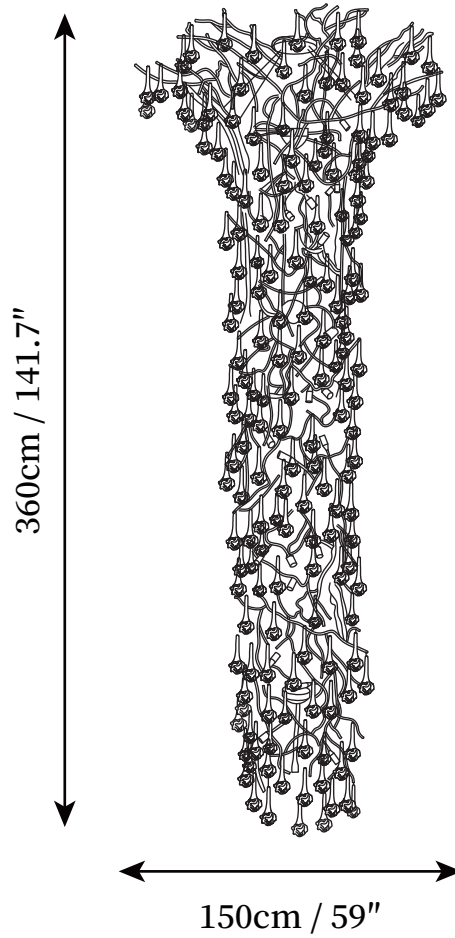

SPECIFICATION SHEET

SPECIFICATION DETAILS

*For custom options, consult factory for details

Fixture Dimensions	D 59" x H 141.7"
Light source	G9
Wattage	5W (single light)
Voltage	AC 110-240V
Color Temperature	Based on the purchase of light bulbs
CRI(Ra)	80CRI
Mounting	Ceiling
Driver Required	NO
Optional Color Temps	Buy bulbs as needed
LED Rated Life	Based on bulb life (we do not supply bulbs)
Dimming	Dimming is not supported
Finishes	Brass
Glass Details	Clear
Material	Brass, Crystal
Wire Length	59"
Wire Type	Clear Coaxial Wire