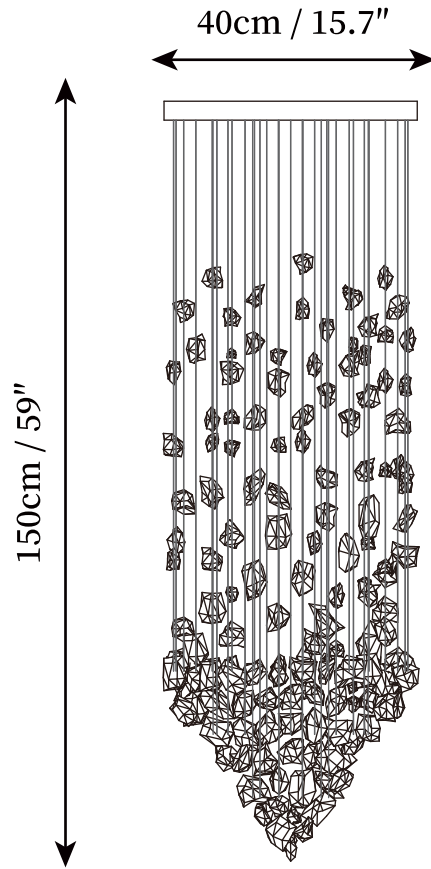

SPECIFICATION SHEET

SPECIFICATION DETAILS

*For custom options, consult factory for details

Fixture Dimensions	D 15.7" x H 59"
Light source	Integrated LED
Wattage	~ 5W
Voltage	AC 110-240V
Dimming	Not supported
CRI(Ra)	90+ CRI
Mounting	Hardwired.
LED Rated Life	30000 hours
Color Temperature	Warm Light (3000K), Neutral Light (4000K), Cool Light (6000K)
Control method	Compatible with common wall switches (not included).
Finishes	Chrome.
Shadow Details	Black.
Material	Stone, Iron, Metal.
Wire Length	The standard length of the cord is 59" (150 cm), the length is adjustable.

SPECIFICATION SHEET

SPECIFICATION DETAILS

*For custom options, consult factory for details

Fixture Dimensions	D 23.6 " x H 59"
Light source	Integrated LED
Wattage	~ 5W
Voltage	AC 110-240V
Dimming	Not supported
CRI(Ra)	90+ CRI
Mounting	Hardwired.
LED Rated Life	30000 hours
Color Temperature	Warm Light (3000K), Neutral Light (4000K), Cool Light (6000K)
Control method	Compatible with common wall switches(not included).
Finishes	Chrome.
Shadow Details	Black.
Material	Stone, Iron, Metal.
Wire Length	The standard length of the cord is 59" (150 cm), the length is adjustable.

SPECIFICATION SHEET

SPECIFICATION DETAILS

*For custom options, consult factory for details

Fixture Dimensions	D 31.4" x H 98.4"
Light source	Integrated LED
Wattage	~ 5W
Voltage	AC 110-240V
Dimming	Not supported
CRI(Ra)	90+ CRI
Mounting	Hardwired.
LED Rated Life	30000 hours
Color Temperature	Warm Light (3000K), Neutral Light (4000K), Cool Light (6000K)
Control method	Compatible with common wall switches(not included).
Finishes	Chrome.
Shadow Details	Black.
Material	Stone, Iron, Metal.
Wire Length	The standard length of the cord is 59" (150 cm), the length is adjustable.