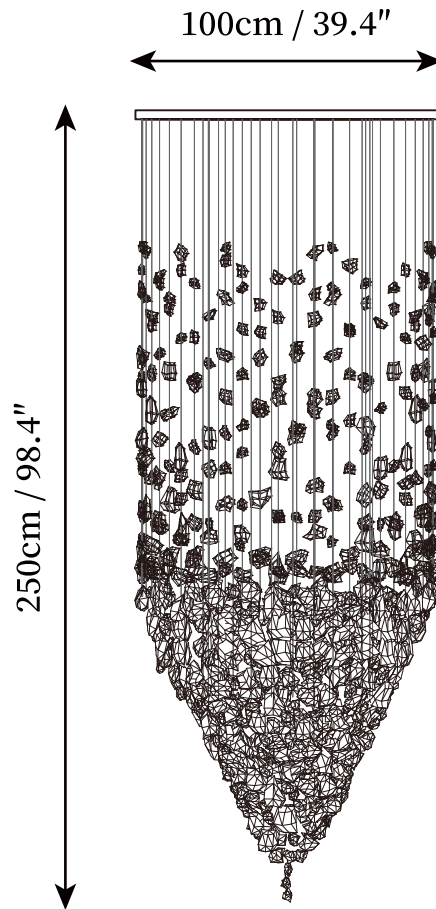

SPECIFICATION SHEET

SPECIFICATION DETAILS

*For custom options, consult factory for details

Fixture Dimensions	D 23.6 " x H 59"
Light source	Integrated LED
Wattage	~ 5W
Voltage	AC 110-240V
Dimming	Not supported
CRI(Ra)	90+ CRI
Mounting	Hardwired.
LED Rated Life	30000 hours
Color Temperature	Warm Light (3000K), Neutral Light (4000K), Cool Light (6000K)
Control method	Compatible with common wall switches(not included).
Finishes	Chrome.
Shadow Details	Black.
Material	Stone, Iron, Metal.
Wire Length	The standard length of the cord is 59" (150 cm), the length is adjustable.

SPECIFICATION SHEET

SPECIFICATION DETAILS

*For custom options, consult factory for details

Fixture Dimensions	D 31.4" x H 98.4"
Light source	Integrated LED
Wattage	~ 5W
Voltage	AC 110-240V
Dimming	Not supported
CRI(Ra)	90+ CRI
Mounting	Hardwired.
LED Rated Life	30000 hours
Color Temperature	Warm Light (3000K), Neutral Light (4000K), Cool Light (6000K)
Control method	Compatible with common wall switches(not included).
Finishes	Chrome.
Shadow Details	Black.
Material	Stone, Iron, Metal.
Wire Length	The standard length of the cord is 59" (150 cm), the length is adjustable.

SPECIFICATION SHEET

SPECIFICATION DETAILS

*For custom options, consult factory for details

Fixture Dimensions	D 39.4" x H 98.4"
Light source	Integrated LED
Wattage	~ 5W
Voltage	AC 110-240V
Dimming	Not supported
CRI(Ra)	90+ CRI
Mounting	Hardwired.
LED Rated Life	30000 hours
Color Temperature	Warm Light (3000K), Neutral Light (4000K), Cool Light (6000K)
Control method	Compatible with common wall switches (not included).
Finishes	Chrome.
Shadow Details	Black.
Material	Stone, Iron, Metal.
Wire Length	The standard length of the cord is 59" (150 cm), the length is adjustable.