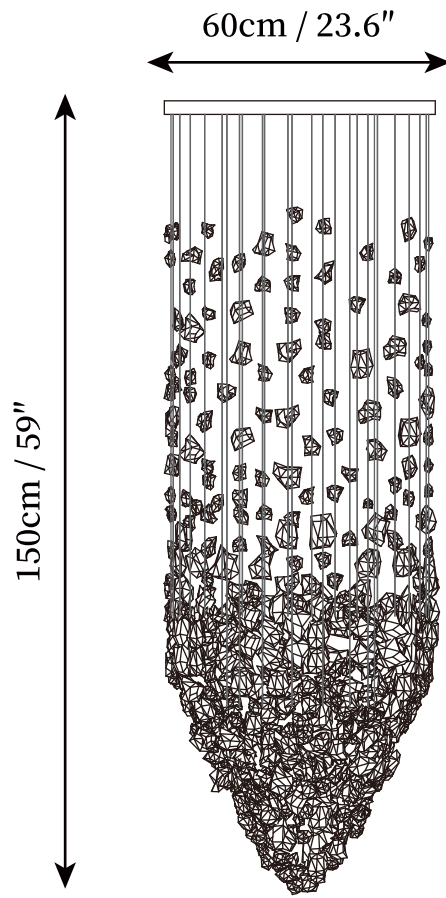

SPECIFICATION SHEET

SPECIFICATION DETAILS

*For custom options, consult factory for details

Fixture Dimensions	D 15.7" x H 59"
Light source	Integrated LED
Wattage	~ 5W
Voltage	AC 110-240V
Dimming	Not supported
CRI(Ra)	90+ CRI
Mounting	Hardwired.
LED Rated Life	30000 hours
Color Temperature	Warm Light (3000K), Neutral Light (4000K), Cool Light (6000K)
Control method	Compatible with common wall switches (not included).
Finishes	Chrome.
Shadow Details	Black.
Material	Stone, Iron, Metal.
Wire Length	The standard length of the cord is 59" (150 cm), the length is adjustable.

SPECIFICATION SHEET

SPECIFICATION DETAILS

*For custom options, consult factory for details

Fixture Dimensions	D 23.6 " x H 59"
Light source	Integrated LED
Wattage	~ 5W
Voltage	AC 110-240V
Dimming	Not supported
CRI(Ra)	90+ CRI
Mounting	Hardwired.
LED Rated Life	30000 hours
Color Temperature	Warm Light (3000K), Neutral Light (4000K), Cool Light (6000K)
Control method	Compatible with common wall switches(not included).
Finishes	Chrome.
Shadow Details	Black.
Material	Stone, Iron, Metal.
Wire Length	The standard length of the cord is 59" (150 cm), the length is adjustable.

SPECIFICATION SHEET

SPECIFICATION DETAILS

*For custom options, consult factory for details

Fixture Dimensions	D 31.4" x H 98.4"
Light source	Integrated LED
Wattage	~ 5W
Voltage	AC 110-240V
Dimming	Not supported
CRI(Ra)	90+ CRI
Mounting	Hardwired.
LED Rated Life	30000 hours
Color Temperature	Warm Light (3000K), Neutral Light (4000K), Cool Light (6000K)
Control method	Compatible with common wall switches(not included).
Finishes	Chrome.
Shadow Details	Black.
Material	Stone, Iron, Metal.
Wire Length	The standard length of the cord is 59" (150 cm), the length is adjustable.