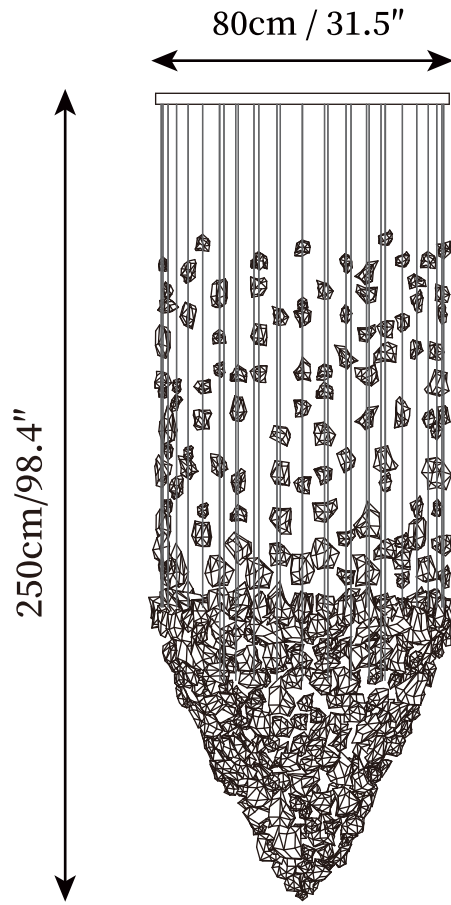

SPECIFICATION SHEET

SPECIFICATION DETAILS

*For custom options, consult factory for details

Fixture Dimensions	D 15.7" x H 59"
Light source	Integrated LED
Wattage	~ 5W
Voltage	AC 110-240V
Dimming	Not supported
CRI(Ra)	90+ CRI
Mounting	Hardwired.
LED Rated Life	30000 hours
Color Temperature	Warm Light (3000K), Neutral Light (4000K), Cool Light (6000K)
Control method	Compatible with common wall switches (not included).
Finishes	Chrome.
Shadow Details	Black.
Material	Stone, Iron, Metal.
Wire Length	The standard length of the cord is 59" (150 cm), the length is adjustable.

SPECIFICATION SHEET

SPECIFICATION DETAILS

*For custom options, consult factory for details

Fixture Dimensions	D 23.6 " x H 59"
Light source	Integrated LED
Wattage	~ 5W
Voltage	AC 110-240V
Dimming	Not supported
CRI(Ra)	90+ CRI
Mounting	Hardwired.
LED Rated Life	30000 hours
Color Temperature	Warm Light (3000K), Neutral Light (4000K), Cool Light (6000K)
Control method	Compatible with common wall switches(not included).
Finishes	Chrome.
Shadow Details	Black.
Material	Stone, Iron, Metal.
Wire Length	The standard length of the cord is 59" (150 cm), the length is adjustable.

SPECIFICATION SHEET

SPECIFICATION DETAILS

*For custom options, consult factory for details

Fixture Dimensions	D 31.4" x H 98.4"
Light source	Integrated LED
Wattage	~ 5W
Voltage	AC 110-240V
Dimming	Not supported
CRI(Ra)	90+ CRI
Mounting	Hardwired.
LED Rated Life	30000 hours
Color Temperature	Warm Light (3000K), Neutral Light (4000K), Cool Light (6000K)
Control method	Compatible with common wall switches(not included).
Finishes	Chrome.
Shadow Details	Black.
Material	Stone, Iron, Metal.
Wire Length	The standard length of the cord is 59" (150 cm), the length is adjustable.