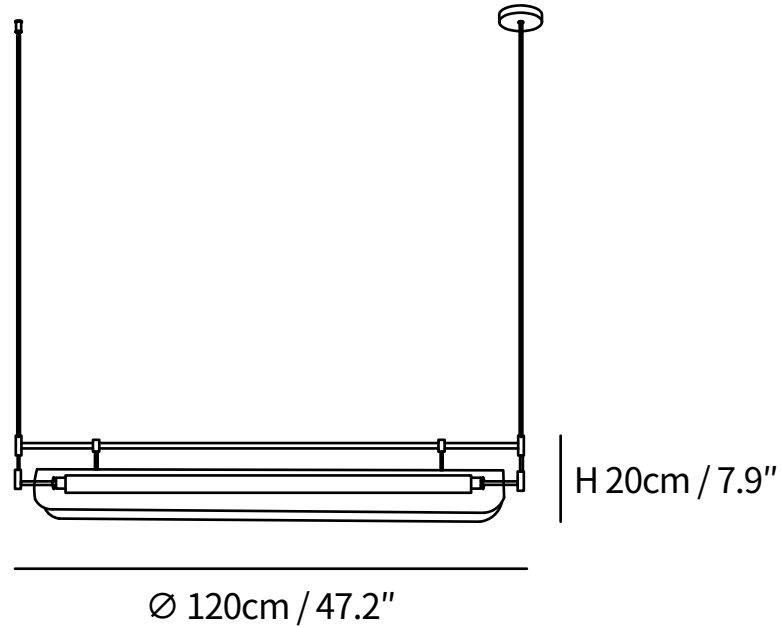

## SPECIFICATION DETAILS

\*For custom options, consult factory for details

<b>Fixture Dimensions</b>	D 31.5" x H 7.9"
<b>Light source</b>	Integrated LED
<b>Wattage</b>	~5 W
<b>Voltage</b>	AC 110-240V
<b>Color Temperature</b>	3000K
<b>CRI(Ra)</b>	80CRI
<b>Mounting</b>	Ceiling
<b>Driver Required</b>	Yes
<b>Optional Color Temps</b>	Warm Light (3000K), Neutral Light (4500K), Cool Light (6000K)
<b>LED Rated Life</b>	30000 hours
<b>Dimming</b>	Dimming is not supported
<b>Finishes</b>	Black, Gold.
<b>Shade Details</b>	Clear.
<b>Material</b>	Metal, Acrylic.
<b>Wire Length</b>	59"
<b>Wire Type</b>	Black Coaxial Wire

## SPECIFICATION DETAILS

\*For custom options, consult factory for details

<b>Fixture Dimensions</b>	D 39.4" x H 7.9"
<b>Light source</b>	Integrated LED
<b>Wattage</b>	~5 W
<b>Voltage</b>	AC 110-240V
<b>Color Temperature</b>	3000K
<b>CRI(Ra)</b>	80CRI
<b>Mounting</b>	Ceiling
<b>Driver Required</b>	Yes
<b>Optional Color Temps</b>	Warm Light (3000K), Neutral Light (4500K), Cool Light (6000K)
<b>LED Rated Life</b>	30000 hours
<b>Dimming</b>	Dimming is not supported
<b>Finishes</b>	Black, Gold.
<b>Shade Details</b>	Clear.
<b>Material</b>	Metal, Acrylic.
<b>Wire Length</b>	59"
<b>Wire Type</b>	Black Coaxial Wire

## SPECIFICATION DETAILS

\*For custom options, consult factory for details

<b>Fixture Dimensions</b>	D 47.2" x H 7.9"
<b>Light source</b>	Integrated LED
<b>Wattage</b>	~5 W
<b>Voltage</b>	AC 110-240V
<b>Color Temperature</b>	3000K
<b>CRI(Ra)</b>	80CRI
<b>Mounting</b>	Ceiling
<b>Driver Required</b>	Yes
<b>Optional Color Temps</b>	Warm Light (3000K), Neutral Light (4500K), Cool Light (6000K)
<b>LED Rated Life</b>	30000 hours
<b>Dimming</b>	Dimming is not supported
<b>Finishes</b>	Black, Gold.
<b>Shade Details</b>	Clear.
<b>Material</b>	Metal, Acrylic.
<b>Wire Length</b>	59"
<b>Wire Type</b>	Black Coaxial Wire