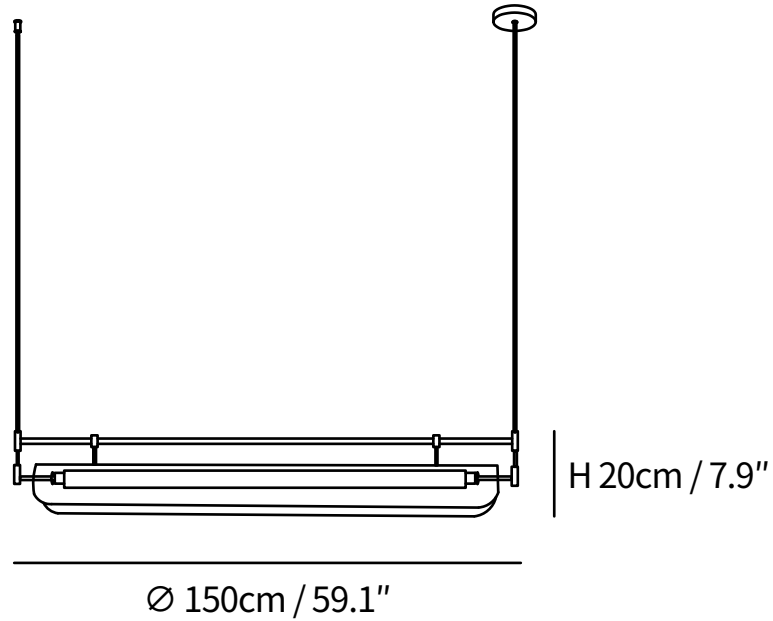

SPECIFICATION SHEET

SPECIFICATION DETAILS

*For custom options, consult factory for details

Fixture Dimensions	D 59.1" x H 7.9"
Light source	Integrated LED
Wattage	~5 W
Voltage	AC 110-240V
Color Temperature	3000K
CRI(Ra)	80CRI
Mounting	Ceiling
Driver Required	Yes
Optional Color Temps	Warm Light (3000K), Neutral Light (4500K), Cool Light (6000K)
LED Rated Life	30000 hours
Dimming	Dimming is not supported
Finishes	Black, Gold.
Shade Details	Clear.
Material	Metal, Acrylic.
Wire Length	59"
Wire Type	Black Coaxial Wire