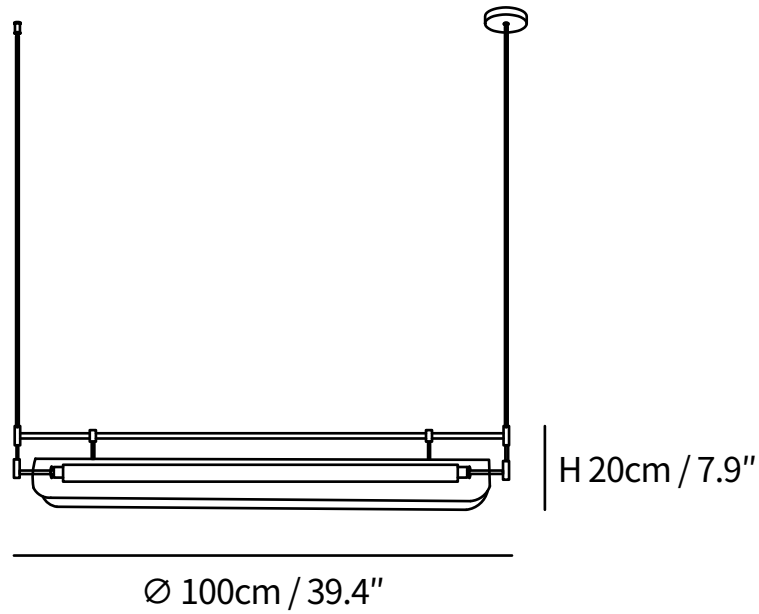

## SPECIFICATION DETAILS

\*For custom options, consult factory for details

<b>Fixture Dimensions</b>	D 31.5" x H 7.9"
<b>Light source</b>	Integrated LED
<b>Wattage</b>	~5 W
<b>Voltage</b>	AC 110-240V
<b>Color Temperature</b>	3000K
<b>CRI(Ra)</b>	80CRI
<b>Mounting</b>	Ceiling
<b>Driver Required</b>	Yes
<b>Optional Color Temps</b>	Warm Light (3000K), Neutral Light (4500K), Cool Light (6000K)
<b>LED Rated Life</b>	30000 hours
<b>Dimming</b>	Dimming is not supported
<b>Finishes</b>	Black, Gold.
<b>Shade Details</b>	Clear.
<b>Material</b>	Metal, Acrylic.
<b>Wire Length</b>	59"
<b>Wire Type</b>	Black Coaxial Wire

## SPECIFICATION DETAILS

\*For custom options, consult factory for details

<b>Fixture Dimensions</b>	D 39.4" x H 7.9"
<b>Light source</b>	Integrated LED
<b>Wattage</b>	~5 W
<b>Voltage</b>	AC 110-240V
<b>Color Temperature</b>	3000K
<b>CRI(Ra)</b>	80CRI
<b>Mounting</b>	Ceiling
<b>Driver Required</b>	Yes
<b>Optional Color Temps</b>	Warm Light (3000K), Neutral Light (4500K), Cool Light (6000K)
<b>LED Rated Life</b>	30000 hours
<b>Dimming</b>	Dimming is not supported
<b>Finishes</b>	Black, Gold.
<b>Shade Details</b>	Clear.
<b>Material</b>	Metal, Acrylic.
<b>Wire Length</b>	59"
<b>Wire Type</b>	Black Coaxial Wire

## SPECIFICATION DETAILS

\*For custom options, consult factory for details

<b>Fixture Dimensions</b>	D 47.2" x H 7.9"
<b>Light source</b>	Integrated LED
<b>Wattage</b>	~5 W
<b>Voltage</b>	AC 110-240V
<b>Color Temperature</b>	3000K
<b>CRI(Ra)</b>	80CRI
<b>Mounting</b>	Ceiling
<b>Driver Required</b>	Yes
<b>Optional Color Temps</b>	Warm Light (3000K), Neutral Light (4500K), Cool Light (6000K)
<b>LED Rated Life</b>	30000 hours
<b>Dimming</b>	Dimming is not supported
<b>Finishes</b>	Black, Gold.
<b>Shade Details</b>	Clear.
<b>Material</b>	Metal, Acrylic.
<b>Wire Length</b>	59"
<b>Wire Type</b>	Black Coaxial Wire