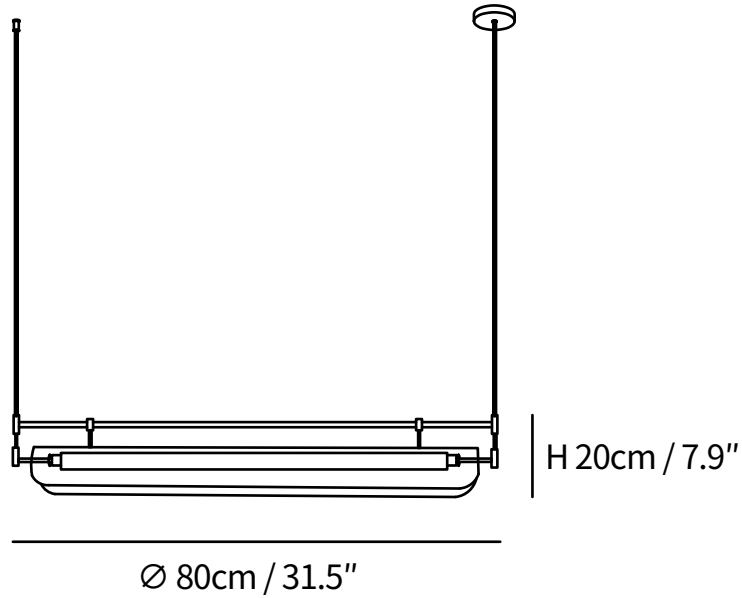

## SPECIFICATION DETAILS

\*For custom options, consult factory for details

<b>Fixture Dimensions</b>	D 31.5" x H 7.9"
<b>Light source</b>	Integrated LED
<b>Wattage</b>	~5 W
<b>Voltage</b>	AC 110-240V
<b>Color Temperature</b>	3000K
<b>CRI(Ra)</b>	80CRI
<b>Mounting</b>	Ceiling
<b>Driver Required</b>	Yes
<b>Optional Color Temps</b>	Warm Light (3000K), Neutral Light (4500K), Cool Light (6000K)
<b>LED Rated Life</b>	30000 hours
<b>Dimming</b>	Dimming is not supported
<b>Finishes</b>	Black, Gold.
<b>Shade Details</b>	Clear.
<b>Material</b>	Metal, Acrylic.
<b>Wire Length</b>	59"
<b>Wire Type</b>	Black Coaxial Wire

## SPECIFICATION DETAILS

\*For custom options, consult factory for details

<b>Fixture Dimensions</b>	D 39.4" x H 7.9"
<b>Light source</b>	Integrated LED
<b>Wattage</b>	~5 W
<b>Voltage</b>	AC 110-240V
<b>Color Temperature</b>	3000K
<b>CRI(Ra)</b>	80CRI
<b>Mounting</b>	Ceiling
<b>Driver Required</b>	Yes
<b>Optional Color Temps</b>	Warm Light (3000K), Neutral Light (4500K), Cool Light (6000K)
<b>LED Rated Life</b>	30000 hours
<b>Dimming</b>	Dimming is not supported
<b>Finishes</b>	Black, Gold.
<b>Shade Details</b>	Clear.
<b>Material</b>	Metal, Acrylic.
<b>Wire Length</b>	59"
<b>Wire Type</b>	Black Coaxial Wire

## SPECIFICATION DETAILS

\*For custom options, consult factory for details

<b>Fixture Dimensions</b>	D 47.2" x H 7.9"
<b>Light source</b>	Integrated LED
<b>Wattage</b>	~5 W
<b>Voltage</b>	AC 110-240V
<b>Color Temperature</b>	3000K
<b>CRI(Ra)</b>	80CRI
<b>Mounting</b>	Ceiling
<b>Driver Required</b>	Yes
<b>Optional Color Temps</b>	Warm Light (3000K), Neutral Light (4500K), Cool Light (6000K)
<b>LED Rated Life</b>	30000 hours
<b>Dimming</b>	Dimming is not supported
<b>Finishes</b>	Black, Gold.
<b>Shade Details</b>	Clear.
<b>Material</b>	Metal, Acrylic.
<b>Wire Length</b>	59"
<b>Wire Type</b>	Black Coaxial Wire