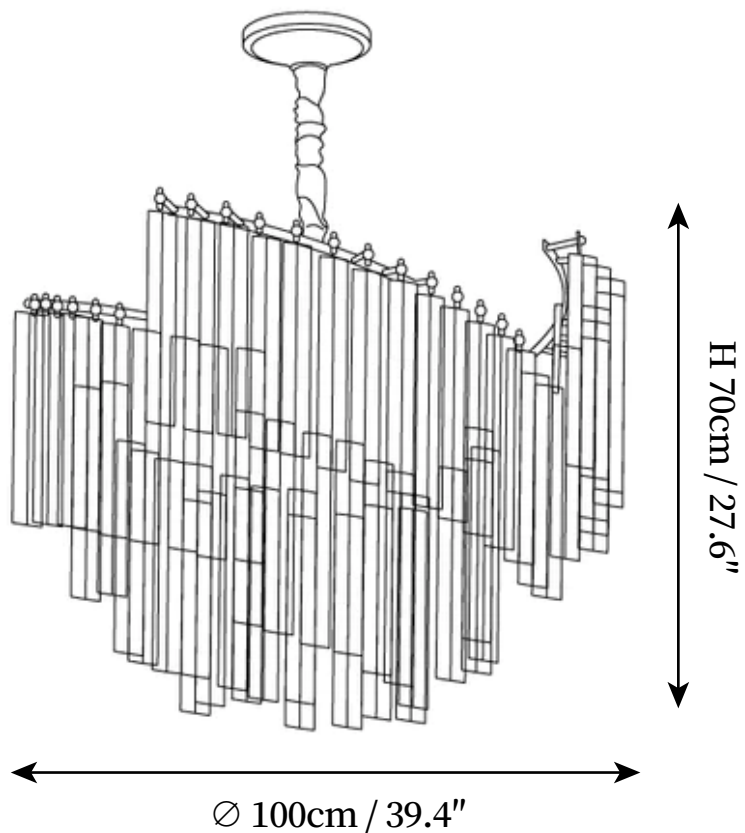

SPECIFICATION SHEET

SPECIFICATION DETAILS

*For custom options, consult factory for details

Fixture Dimensions	D 23.6" x H 18.1", D 31.5" x H 23.6", D 39.4" x H 27.6"
Light source	E14. (bulb not included)
Wattage	MAX 15W incandescent bulb or LED equivalent.
Voltage	AC 110-240V
Mounting	Hardwired.
Dimming	Compatible with dimmable bulbs (bulb not included)
Control method	Compatible with common wall switches (not included)
Finishes	Brass.
Shade Details	Clear Crystal.
Material	Brass, Crystal.
Rod Length	Suspension rod length 50cm / 19.7", and can be spliced as needed.