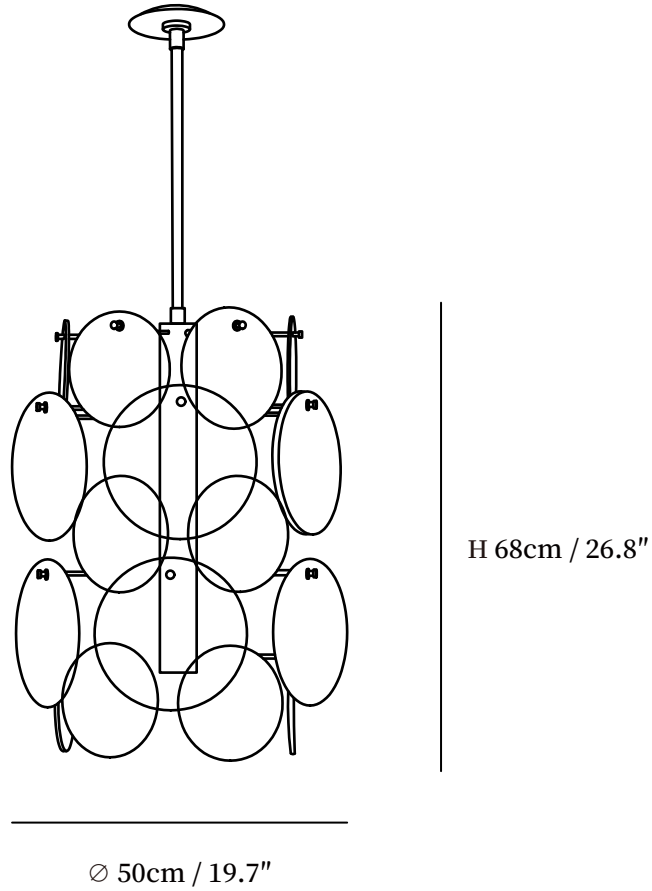

SPECIFICATION SHEET

SPECIFICATION DETAILS

*For custom options, consult factory for details

| | |
|-----------------------------|---|
| Fixture Dimensions | ∅ 19.7" x H 26.8" |
| Light source | Integrated LED |
| Wattage | ~5 W |
| Voltage | AC 110-240V |
| Color Temperature | 3000K |
| CRI(Ra) | 80CRI |
| Mounting | Ceiling |
| Driver Required | Yes |
| Optional Color Temps | Warm Light (3000K), Neutral Light (4500K), Cool Light (6000K) |
| LED Rated Life | 30000 hours |
| Dimming | Dimming is not supported |
| Finishes | Brass. |
| Shade Details | White. |
| Material | Metal, Glass. |
| Rod Length | Rod lengths range between 50cm - 100cm |
| Rod Type | gold / Rod |

SPECIFICATION SHEET

H 75cm / 29.5"

Ø 71cm / 28"

SPECIFICATION DETAILS

*For custom options, consult factory for details

| | |
|-----------------------------|---|
| Fixture Dimensions | Ø 28" x H 29.5" |
| Light source | Integrated LED |
| Wattage | ~5 W |
| Voltage | AC 110-240V |
| Color Temperature | 3000K |
| CRI(Ra) | 80CRI |
| Mounting | Ceiling |
| Driver Required | Yes |
| Optional Color Temps | Warm Light (3000K), Neutral Light (4500K), Cool Light (6000K) |
| LED Rated Life | 30000 hours |
| Dimming | Dimming is not supported |
| Finishes | Brass. |
| Shade Details | White. |
| Material | Metal, Glass. |
| Rod Length | Rod lengths range between 50cm - 100cm |
| Rod Type | gold / Rod |