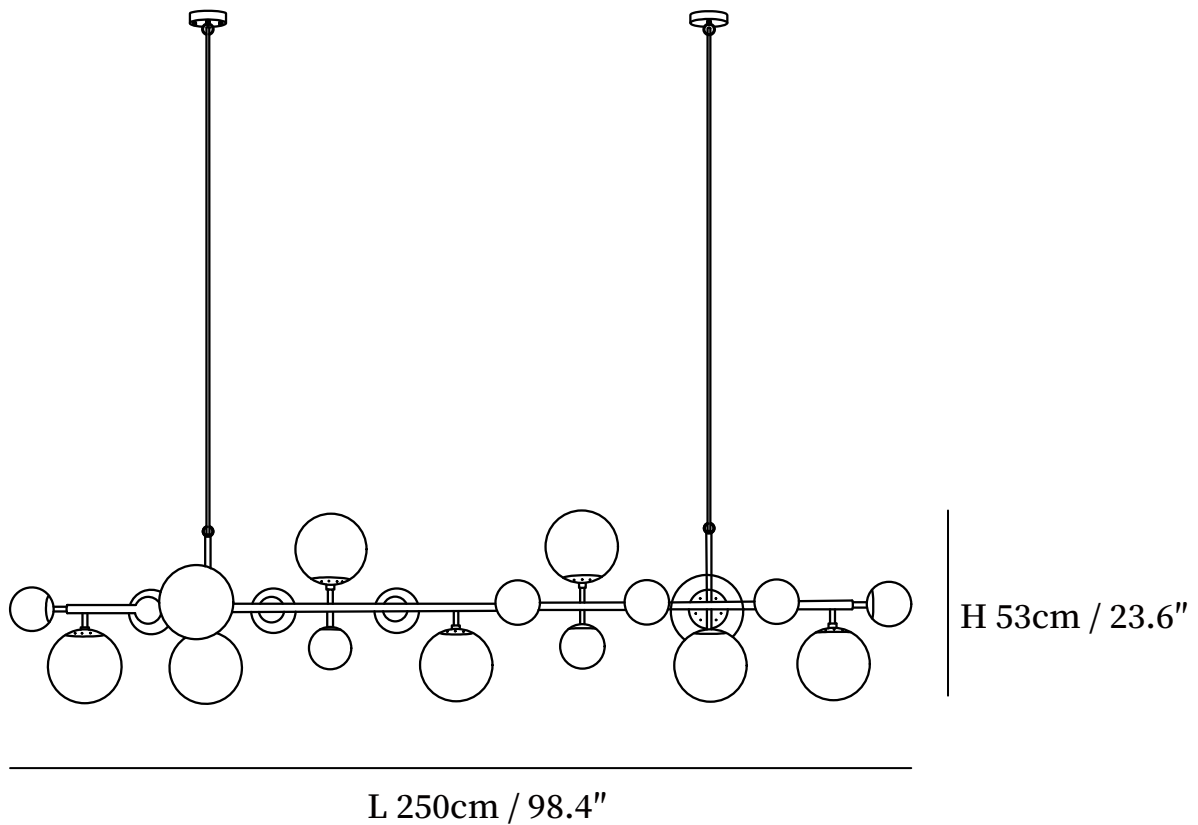

SPECIFICATION SHEET

SPECIFICATION DETAILS

*For custom options, consult factory for details

Fixture Dimensions	L 98.4" x W 23.6" x H 23.6"
Light source	E27
Wattage	Max 40W
Voltage	AC 110-240V
Color Temperature	Based on the purchase of light bulbs
CRI(Ra)	80CRI
Mounting	Ceiling
Driver Required	NO
Optional Color Temps	Buy bulbs as needed
LED Rated Life	Based on bulb life (we do not supply bulbs)
Dimming	Dimming is not supported
Finishes	Brass, Black.
Glass Details	White, Clear.
Material	Metal, Glass.
Rod Length	Rod lengths range between 50cm - 100cm
Rod Type	gold / Rod