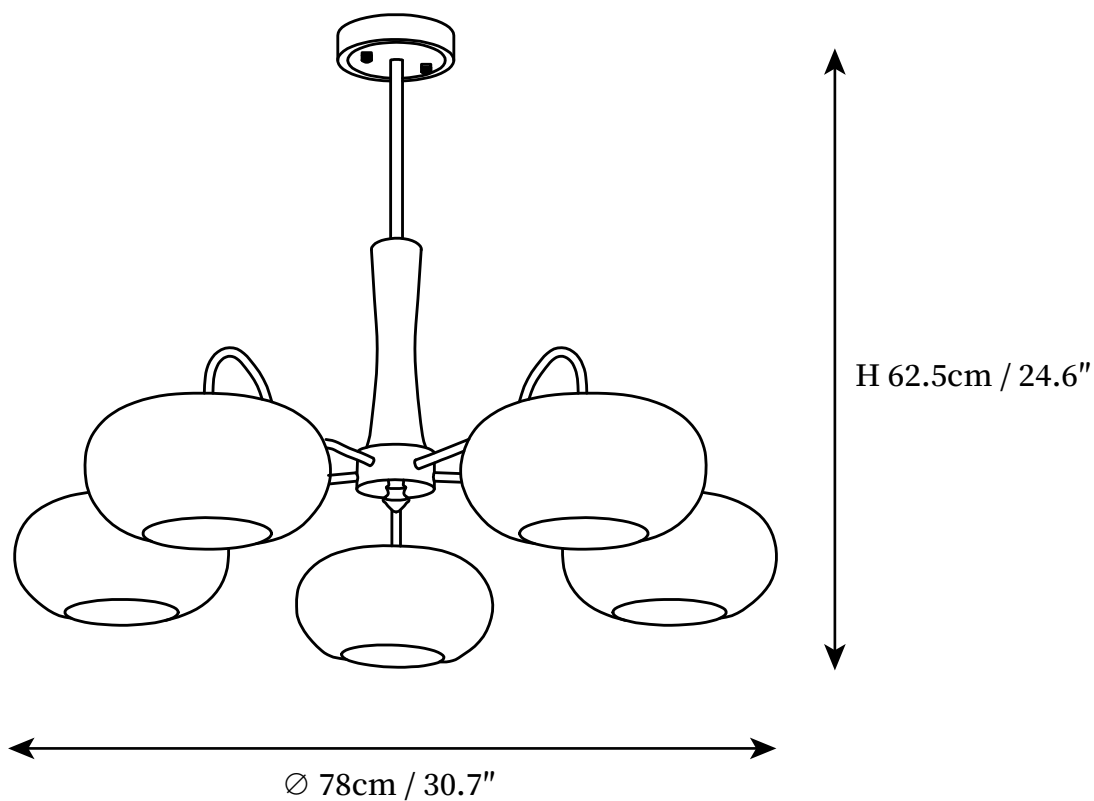

SPECIFICATION SHEET

SPECIFICATION DETAILS

*For custom options, consult factory for details

Fixture Dimensions	D 30.7" x H 16.7"
Light source	E26 or E27. (bulb not included)
Wattage	MAX 40W incandescent bulb or LED equivalent.
Voltage	AC 110-240V
Mounting	Hardwired.
Dimming	Compatible with dimmable bulbs (bulb not included)
Control method	Compatible with common wall switches (not included)
Finishes	Brass, Walnut color, Wood color
Shade Details	White.
Material	Brass, Wood.
Rod Length	Suspension rod length 50cm / 19.7", and can be spliced as needed.

SPECIFICATION SHEET

SPECIFICATION DETAILS

*For custom options, consult factory for details

Fixture Dimensions	D 26.8" x H 24.6"
Light source	E26 or E27. (bulb not included)
Wattage	MAX 40W incandescent bulb or LED equivalent.
Voltage	AC 110-240V
Mounting	Hardwired.
Dimming	Compatible with dimmable bulbs (bulb not included)
Control method	Compatible with common wall switches (
Finishes	Brass, Walnut color, Wood color
Shade Details	White.
Material	Brass, Wood.
Rod Length	Suspension rod length 50cm / 19.7", and can be spliced as needed.

SPECIFICATION SHEET

SPECIFICATION DETAILS

*For custom options, consult factory for details

Fixture Dimensions	D 30.7" x H 24.6"
Light source	E26 or E27. (bulb not included)
Wattage	MAX 40W incandescent bulb or LED equivalent.
Voltage	AC 110-240V
Mounting	Hardwired.
Dimming	Compatible with dimmable bulbs (bulb not included)
Control method	Compatible with common wall switches (
Finishes	Brass, Walnut color, Wood color
Shade Details	White.
Material	Brass, Wood.
Rod Length	Suspension rod length 50cm / 19.7", and can be spliced as needed.