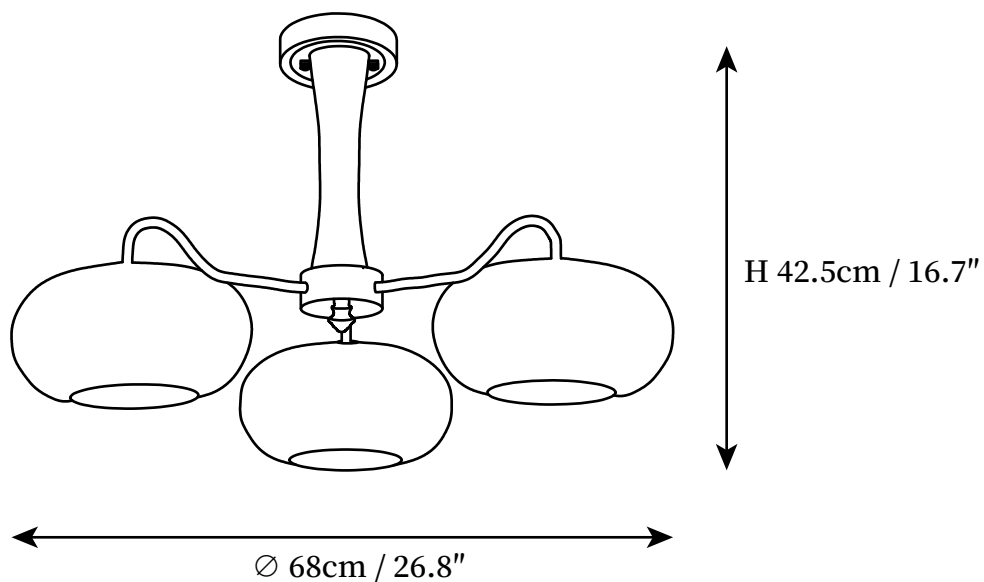

SPECIFICATION SHEET

SPECIFICATION DETAILS

*For custom options, consult factory for details

Fixture Dimensions	D 26.8" x H 16.7"
Light source	E26 or E27. (bulb not included)
Wattage	MAX 40W incandescent bulb or LED equivalent.
Voltage	AC 110-240V
Mounting	Hardwired.
Dimming	Compatible with dimmable bulbs (bulb not included)
Control method	Compatible with common wall switches (
Finishes	Brass, Walnut color, Wood color
Shade Details	White.
Material	Brass, Wood.
Rod Length	Suspension rod length 50cm / 19.7", and can be spliced as needed.

SPECIFICATION SHEET

SPECIFICATION DETAILS

*For custom options, consult factory for details

Fixture Dimensions	D 30.7" x H 16.7"
Light source	E26 or E27. (bulb not included)
Wattage	MAX 40W incandescent bulb or LED equivalent.
Voltage	AC 110-240V
Mounting	Hardwired.
Dimming	Compatible with dimmable bulbs (bulb not included)
Control method	Compatible with common wall switches (not included)
Finishes	Brass, Walnut color, Wood color
Shade Details	White.
Material	Brass, Wood.
Rod Length	Suspension rod length 50cm / 19.7", and can be spliced as needed.

SPECIFICATION SHEET

SPECIFICATION DETAILS

*For custom options, consult factory for details

Fixture Dimensions	D 26.8" x H 24.6"
Light source	E26 or E27. (bulb not included)
Wattage	MAX 40W incandescent bulb or LED equivalent.
Voltage	AC 110-240V
Mounting	Hardwired.
Dimming	Compatible with dimmable bulbs (bulb not included)
Control method	Compatible with common wall switches (
Finishes	Brass, Walnut color, Wood color
Shade Details	White.
Material	Brass, Wood.
Rod Length	Suspension rod length 50cm / 19.7", and can be spliced as needed.