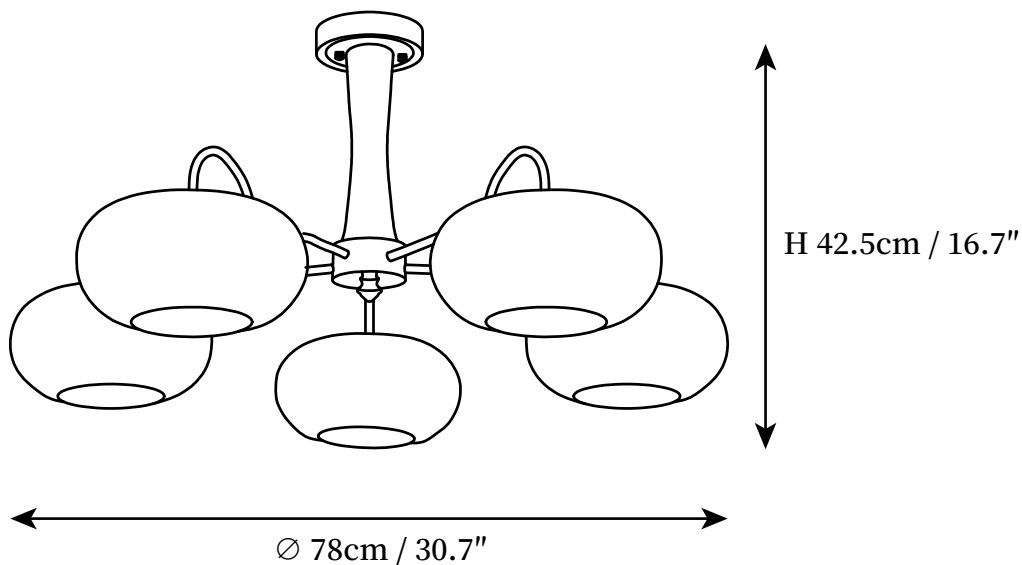

SPECIFICATION SHEET

SPECIFICATION DETAILS

*For custom options, consult factory for details

Fixture Dimensions	D 26.8" x H 16.7"
Light source	E26 or E27. (bulb not included)
Wattage	MAX 40W incandescent bulb or LED equivalent.
Voltage	AC 110-240V
Mounting	Hardwired.
Dimming	Compatible with dimmable bulbs (bulb not included)
Control method	Compatible with common wall switches (
Finishes	Brass, Walnut color, Wood color
Shade Details	White.
Material	Brass, Wood.
Rod Length	Suspension rod length 50cm / 19.7", and can be spliced as needed.

SPECIFICATION SHEET

SPECIFICATION DETAILS

*For custom options, consult factory for details

Fixture Dimensions	D 30.7" x H 16.7"
Light source	E26 or E27. (bulb not included)
Wattage	MAX 40W incandescent bulb or LED equivalent.
Voltage	AC 110-240V
Mounting	Hardwired.
Dimming	Compatible with dimmable bulbs (bulb not included)
Control method	Compatible with common wall switches (not included)
Finishes	Brass, Walnut color, Wood color
Shade Details	White.
Material	Brass, Wood.
Rod Length	Suspension rod length 50cm / 19.7", and can be spliced as needed.

SPECIFICATION SHEET

SPECIFICATION DETAILS

*For custom options, consult factory for details

Fixture Dimensions	D 26.8" x H 24.6"
Light source	E26 or E27. (bulb not included)
Wattage	MAX 40W incandescent bulb or LED equivalent.
Voltage	AC 110-240V
Mounting	Hardwired.
Dimming	Compatible with dimmable bulbs (bulb not included)
Control method	Compatible with common wall switches (
Finishes	Brass, Walnut color, Wood color
Shade Details	White.
Material	Brass, Wood.
Rod Length	Suspension rod length 50cm / 19.7", and can be spliced as needed.