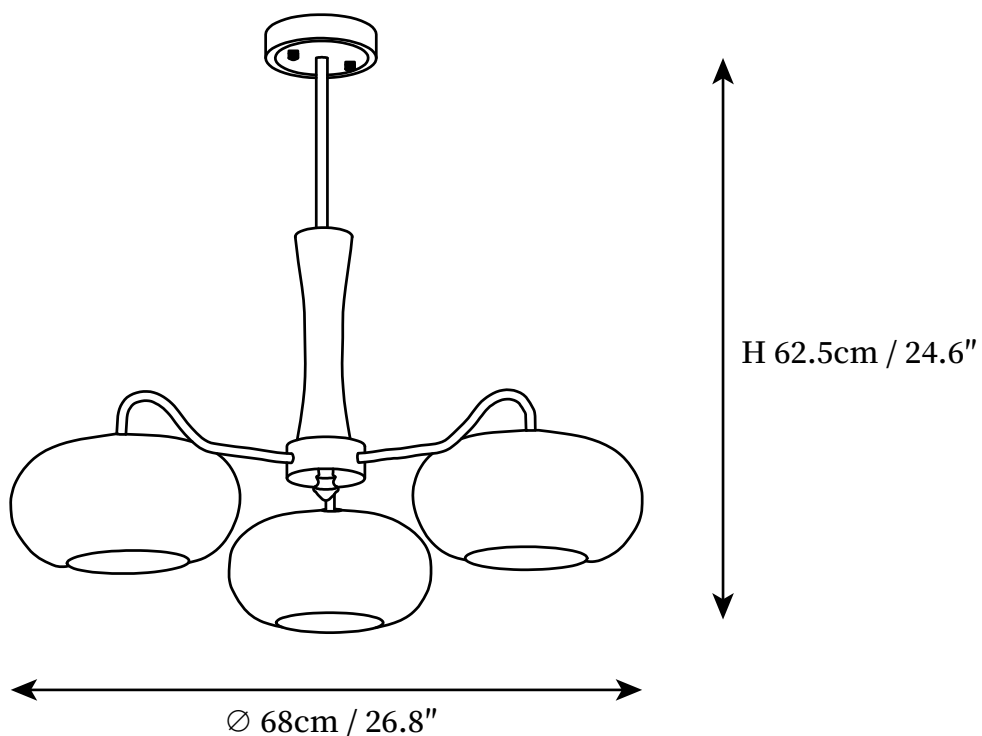

SPECIFICATION SHEET

SPECIFICATION DETAILS

*For custom options, consult factory for details

Fixture Dimensions	D 26.8" x H 16.7"
Light source	E26 or E27. (bulb not included)
Wattage	MAX 40W incandescent bulb or LED equivalent.
Voltage	AC 110-240V
Mounting	Hardwired.
Dimming	Compatible with dimmable bulbs (bulb not included)
Control method	Compatible with common wall switches (
Finishes	Brass, Walnut color, Wood color
Shade Details	White.
Material	Brass, Wood.
Rod Length	Suspension rod length 50cm / 19.7", and can be spliced as needed.

SPECIFICATION SHEET

SPECIFICATION DETAILS

*For custom options, consult factory for details

Fixture Dimensions	D 30.7" x H 16.7"
Light source	E26 or E27. (bulb not included)
Wattage	MAX 40W incandescent bulb or LED equivalent.
Voltage	AC 110-240V
Mounting	Hardwired.
Dimming	Compatible with dimmable bulbs (bulb not included)
Control method	Compatible with common wall switches (not included)
Finishes	Brass, Walnut color, Wood color
Shade Details	White.
Material	Brass, Wood.
Rod Length	Suspension rod length 50cm / 19.7", and can be spliced as needed.

SPECIFICATION SHEET

SPECIFICATION DETAILS

*For custom options, consult factory for details

Fixture Dimensions	D 26.8" x H 24.6"
Light source	E26 or E27. (bulb not included)
Wattage	MAX 40W incandescent bulb or LED equivalent.
Voltage	AC 110-240V
Mounting	Hardwired.
Dimming	Compatible with dimmable bulbs (bulb not included)
Control method	Compatible with common wall switches (
Finishes	Brass, Walnut color, Wood color
Shade Details	White.
Material	Brass, Wood.
Rod Length	Suspension rod length 50cm / 19.7", and can be spliced as needed.