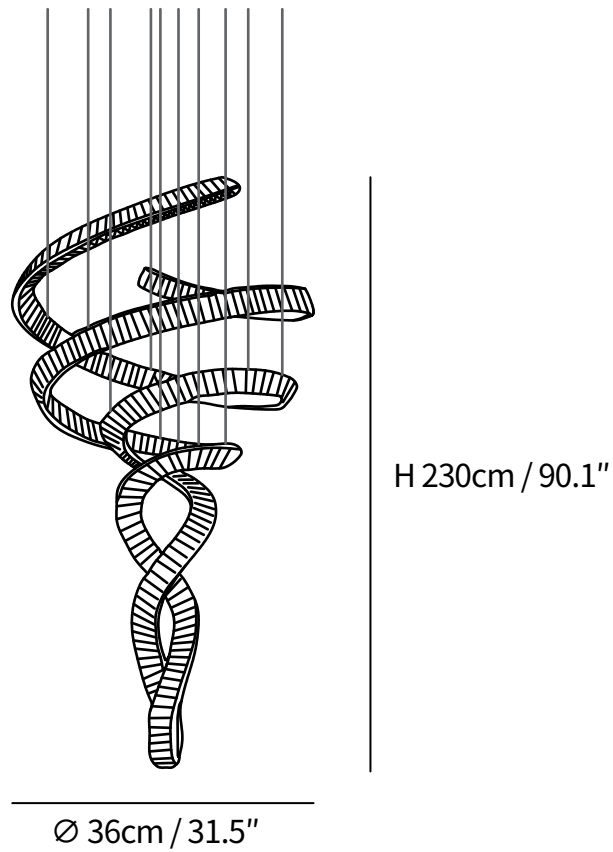

SPECIFICATION SHEET

SPECIFICATION DETAILS

*For custom options, consult factory for details

Fixture Dimensions	Ø 31.5" x H 90.1"
Light source	Integrated LED
Wattage	~5 W
Voltage	AC 110-240V
Color Temperature	3000K
CRI(Ra)	80CRI
Mounting	Ceiling
Driver Required	Yes
Optional Color Temps	Warm Light (3000K), Neutral Light (4500K), Cool Light (6000K)
LED Rated Life	30000 hours
Dimming	Dimming is not supported
Finishes	Stainless steel.
Shade Details	Clear.
Material	Stainless steel, Crystal.
Wire Length	59"
Wire Type	Black Coaxial Wire