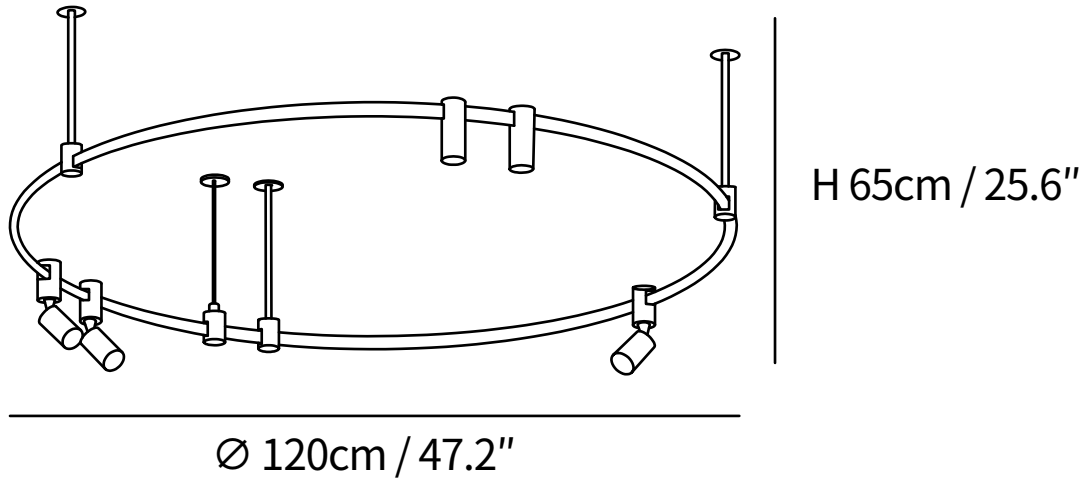

SPECIFICATION SHEET

SPECIFICATION DETAILS

*For custom options, consult factory for details

Fixture Dimensions	Ø 35.4" x H 25.6"
Light source	Integrated LED
Wattage	~5 W
Voltage	AC 110-240V
Color Temperature	3000K
CRI(Ra)	80CRI
Mounting	Ceiling
Driver Required	Yes
Optional Color Temps	Warm Light (3000K), Neutral Light (4500K), Cool Light (6000K)
LED Rated Life	30000 hours
Dimming	Dimming is not supported
Finishes	Gold.
Shade Details	Clear.
Material	Metal, Acrylic.
Wire Length	No
Wire Type	No

SPECIFICATION SHEET

SPECIFICATION DETAILS

*For custom options, consult factory for details

Fixture Dimensions	Ø 47.2" x H 25.6"
Light source	Integrated LED
Wattage	~5 W
Voltage	AC 110-240V
Color Temperature	3000K
CRI(Ra)	80CRI
Mounting	Ceiling
Driver Required	Yes
Optional Color Temps	Warm Light (3000K), Neutral Light (4500K), Cool Light (6000K)
LED Rated Life	30000 hours
Dimming	Dimming is not supported
Finishes	Gold.
Shade Details	Clear.
Material	Metal, Acrylic.
Wire Length	No
Wire Type	No

SPECIFICATION SHEET

SPECIFICATION DETAILS

*For custom options, consult factory for details

Fixture Dimensions	Ø 59.1" x H 25.6"
Light source	Integrated LED
Wattage	~5 W
Voltage	AC 110-240V
Color Temperature	3000K
CRI(Ra)	80CRI
Mounting	Ceiling
Driver Required	Yes
Optional Color Temps	Warm Light (3000K), Neutral Light (4500K), Cool Light (6000K)
LED Rated Life	30000 hours
Dimming	Dimming is not supported
Finishes	Gold.
Shade Details	Clear.
Material	Metal, Acrylic.
Wire Length	No
Wire Type	No