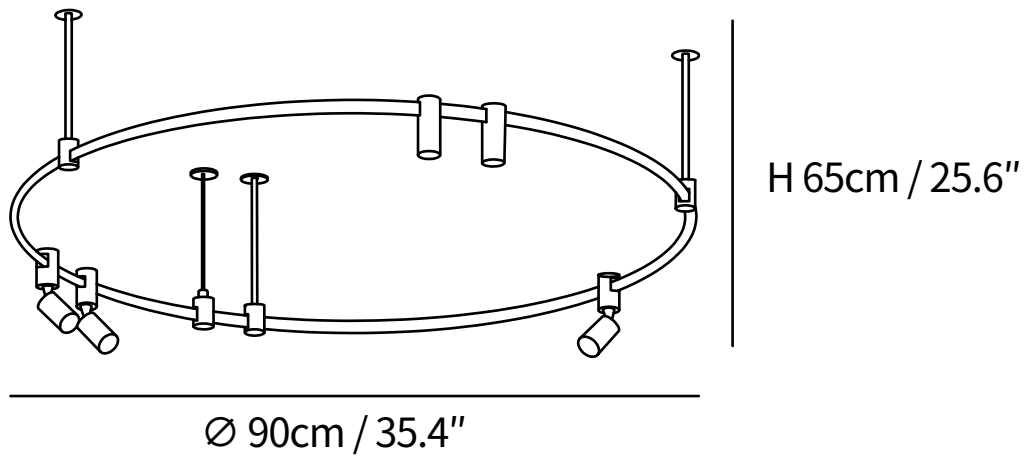

SPECIFICATION SHEET

SPECIFICATION DETAILS

*For custom options, consult factory for details

Fixture Dimensions	Ø 35.4" x H 25.6"
Light source	Integrated LED
Wattage	~5 W
Voltage	AC 110-240V
Color Temperature	3000K
CRI(Ra)	80CRI
Mounting	Ceiling
Driver Required	Yes
Optional Color Temps	Warm Light (3000K), Neutral Light (4500K), Cool Light (6000K)
LED Rated Life	30000 hours
Dimming	Dimming is not supported
Finishes	Gold.
Shade Details	Clear.
Material	Metal, Acrylic.
Wire Length	No
Wire Type	No

SPECIFICATION SHEET

SPECIFICATION DETAILS

*For custom options, consult factory for details

Fixture Dimensions	Ø 47.2" x H 25.6"
Light source	Integrated LED
Wattage	~5 W
Voltage	AC 110-240V
Color Temperature	3000K
CRI(Ra)	80CRI
Mounting	Ceiling
Driver Required	Yes
Optional Color Temps	Warm Light (3000K), Neutral Light (4500K), Cool Light (6000K)
LED Rated Life	30000 hours
Dimming	Dimming is not supported
Finishes	Gold.
Shade Details	Clear.
Material	Metal, Acrylic.
Wire Length	No
Wire Type	No

SPECIFICATION SHEET

SPECIFICATION DETAILS

*For custom options, consult factory for details

Fixture Dimensions	Ø 59.1" x H 25.6"
Light source	Integrated LED
Wattage	~5 W
Voltage	AC 110-240V
Color Temperature	3000K
CRI(Ra)	80CRI
Mounting	Ceiling
Driver Required	Yes
Optional Color Temps	Warm Light (3000K), Neutral Light (4500K), Cool Light (6000K)
LED Rated Life	30000 hours
Dimming	Dimming is not supported
Finishes	Gold.
Shade Details	Clear.
Material	Metal, Acrylic.
Wire Length	No
Wire Type	No