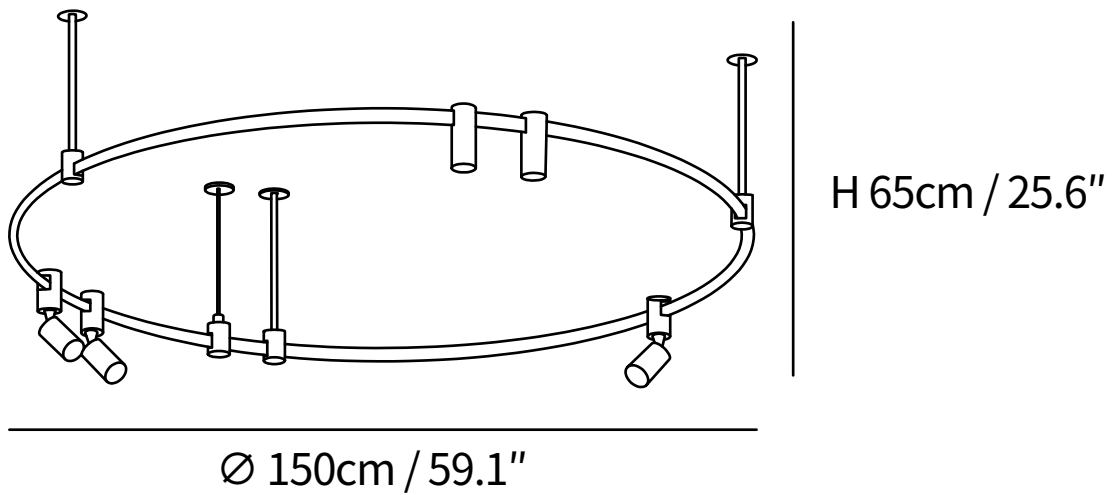

SPECIFICATION SHEET

SPECIFICATION DETAILS

*For custom options, consult factory for details

Fixture Dimensions	Ø 35.4" x H 25.6"
Light source	Integrated LED
Wattage	~5 W
Voltage	AC 110-240V
Color Temperature	3000K
CRI(Ra)	80CRI
Mounting	Ceiling
Driver Required	Yes
Optional Color Temps	Warm Light (3000K), Neutral Light (4500K), Cool Light (6000K)
LED Rated Life	30000 hours
Dimming	Dimming is not supported
Finishes	Gold.
Shade Details	Clear.
Material	Metal, Acrylic.
Wire Length	No
Wire Type	No

SPECIFICATION SHEET

SPECIFICATION DETAILS

*For custom options, consult factory for details

Fixture Dimensions	Ø 47.2" x H 25.6"
Light source	Integrated LED
Wattage	~5 W
Voltage	AC 110-240V
Color Temperature	3000K
CRI(Ra)	80CRI
Mounting	Ceiling
Driver Required	Yes
Optional Color Temps	Warm Light (3000K), Neutral Light (4500K), Cool Light (6000K)
LED Rated Life	30000 hours
Dimming	Dimming is not supported
Finishes	Gold.
Shade Details	Clear.
Material	Metal, Acrylic.
Wire Length	No
Wire Type	No

SPECIFICATION SHEET

SPECIFICATION DETAILS

*For custom options, consult factory for details

Fixture Dimensions	Ø 59.1" x H 25.6"
Light source	Integrated LED
Wattage	~5 W
Voltage	AC 110-240V
Color Temperature	3000K
CRI(Ra)	80CRI
Mounting	Ceiling
Driver Required	Yes
Optional Color Temps	Warm Light (3000K), Neutral Light (4500K), Cool Light (6000K)
LED Rated Life	30000 hours
Dimming	Dimming is not supported
Finishes	Gold.
Shade Details	Clear.
Material	Metal, Acrylic.
Wire Length	No
Wire Type	No