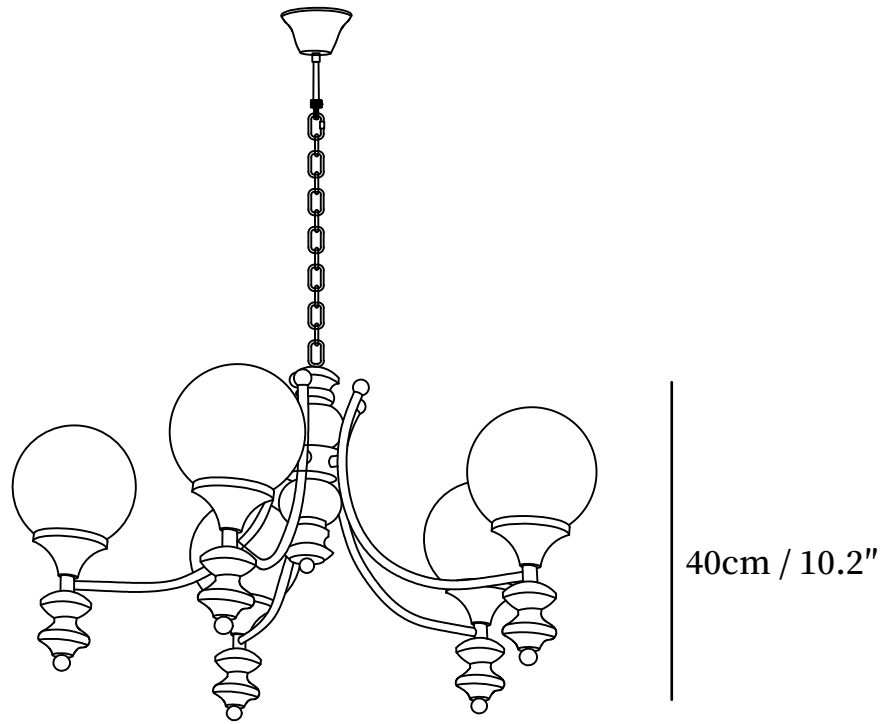

## SPECIFICATION DETAILS

\*For custom options, consult factory for details

<b>Fixture Dimensions</b>	Ø 22.4" x H 9.4"
<b>Light source</b>	E27
<b>Wattage</b>	Max 40W
<b>Voltage</b>	AC 110-240V
<b>Color Temperature</b>	Based on the purchase of light bulbs
<b>CRI(Ra)</b>	80CRI
<b>Mounting</b>	Ceiling
<b>Driver Required</b>	NO
<b>Optional Color Temps</b>	Buy bulbs as needed
<b>LED Rated Life</b>	Based on bulb life (we do not supply bulbs)
<b>Dimming</b>	Dimming is not supported
<b>Finishes</b>	White.
<b>Glass Details</b>	Ceiling.
<b>Material</b>	Chrome, Black.
<b>Hanging Chain Length</b>	Chain lengths range between 50cm - 100cm
<b>Hanging Chain Type</b>	Gold / Chain

# SPECIFICATION SHEET

---

72cm / 28.7"

## SPECIFICATION DETAILS

\*For custom options, consult factory for details

<b>Fixture Dimensions</b>	∅ 28.7" x H 10.2"
<b>Light source</b>	E27
<b>Wattage</b>	Max 40W
<b>Voltage</b>	AC 110-240V
<b>Color Temperature</b>	Based on the purchase of light bulbs
<b>CRI(Ra)</b>	80CRI
<b>Mounting</b>	Ceiling
<b>Driver Required</b>	NO
<b>Optional Color Temps</b>	Buy bulbs as needed
<b>LED Rated Life</b>	Based on bulb life (we do not supply bulbs)
<b>Dimming</b>	Dimming is not supported
<b>Finishes</b>	White.
<b>Glass Details</b>	Ceiling.
<b>Material</b>	Chrome, Black.
<b>Hanging Chain Length</b>	Chain lengths range between 50cm - 100cm
<b>Hanging Chain Type</b>	Gold / Chain