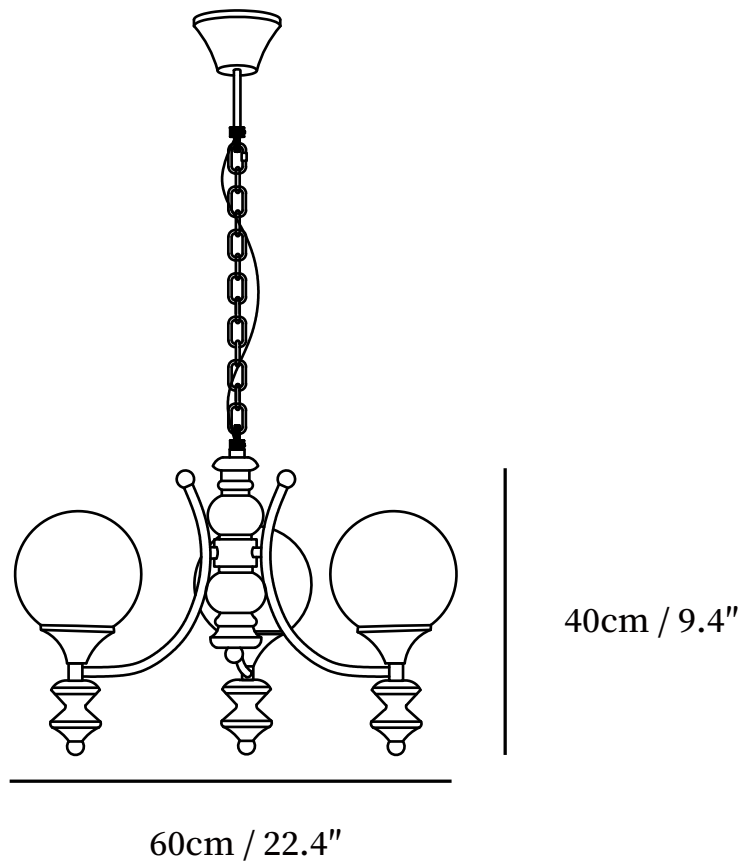

## SPECIFICATION DETAILS

\*For custom options, consult factory for details

<b>Fixture Dimensions</b>	Ø 22.4" x H 9.4"
<b>Light source</b>	E27
<b>Wattage</b>	Max 40W
<b>Voltage</b>	AC 110-240V
<b>Color Temperature</b>	Based on the purchase of light bulbs
<b>CRI(Ra)</b>	80CRI
<b>Mounting</b>	Ceiling
<b>Driver Required</b>	NO
<b>Optional Color Temps</b>	Buy bulbs as needed
<b>LED Rated Life</b>	Based on bulb life (we do not supply bulbs)
<b>Dimming</b>	Dimming is not supported
<b>Finishes</b>	White.
<b>Glass Details</b>	Ceiling.
<b>Material</b>	Chrome, Black.
<b>Hanging Chain Length</b>	Chain lengths range between 50cm - 100cm
<b>Hanging Chain Type</b>	Gold / Chain

# SPECIFICATION SHEET

---

72cm / 28.7"

## SPECIFICATION DETAILS

\*For custom options, consult factory for details

<b>Fixture Dimensions</b>	∅ 28.7" x H 10.2"
<b>Light source</b>	E27
<b>Wattage</b>	Max 40W
<b>Voltage</b>	AC 110-240V
<b>Color Temperature</b>	Based on the purchase of light bulbs
<b>CRI(Ra)</b>	80CRI
<b>Mounting</b>	Ceiling
<b>Driver Required</b>	NO
<b>Optional Color Temps</b>	Buy bulbs as needed
<b>LED Rated Life</b>	Based on bulb life (we do not supply bulbs)
<b>Dimming</b>	Dimming is not supported
<b>Finishes</b>	White.
<b>Glass Details</b>	Ceiling.
<b>Material</b>	Chrome, Black.
<b>Hanging Chain Length</b>	Chain lengths range between 50cm - 100cm
<b>Hanging Chain Type</b>	Gold / Chain