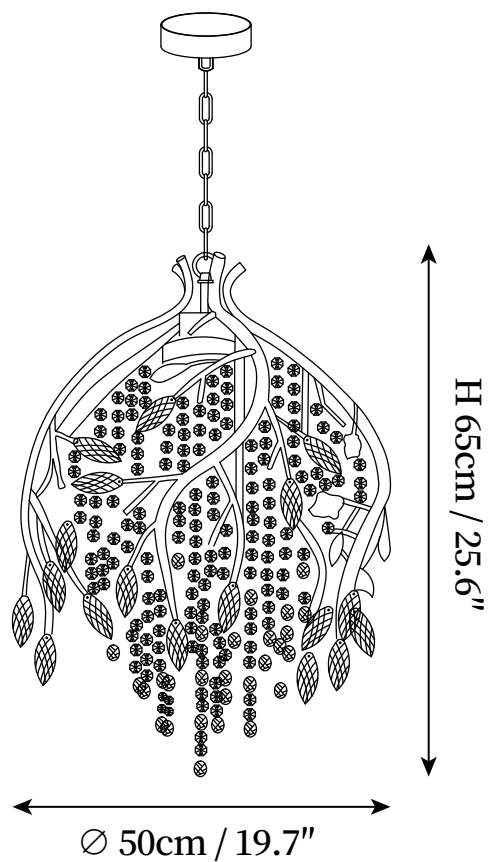

SPECIFICATION SHEET

SPECIFICATION DETAILS

*For custom options, consult factory for details

Fixture Dimensions	D 8.7" x H 16.9"
Light source	G9.(bulb not included).
Wattage	~ 5W incandescent bulb or LED equivalent.
Voltage	AC 110-240V
Mounting	Hardwired.
Dimming	Compatible with dimmable bulbs (bulb not included)
Control method	Compatible with common wall switches(not included)
Finishes	Antique gold, Antique silver.
Shade Details	Amber, Clear.
Material	Metal, Crystal.
Wire Length	The standard length of the cord is 59" (150 cm), the length is adjustable.

SPECIFICATION SHEET

SPECIFICATION DETAILS

*For custom options, consult factory for details

Fixture Dimensions	D 19.7" x H 25.6"
Light source	G9.(bulb not included).
Wattage	~ 5W incandescent bulb or LED equivalent.
Voltage	AC 110-240V
Mounting	Hardwired.
Dimming	Compatible with dimmable bulbs (bulb not included)
Control method	Compatible with common wall switches(not included)
Finishes	Antique gold, Antique silver.
Shade Details	Amber, Clear.
Material	Metal, Crystal.
Wire Length	The standard length of the cord is 59" (150 cm), the length is adjustable.

SPECIFICATION SHEET

SPECIFICATION DETAILS

*For custom options, consult factory for details

Fixture Dimensions	D 39.4" x H 15.7"
Light source	G9.(bulb not included).
Wattage	~ 5W incandescent bulb or LED equivalent.
Voltage	AC 110-240V
Mounting	Hardwired.
Dimming	Compatible with dimmable bulbs (bulb not included)
Control method	Compatible with common wall switches(not included)
Finishes	Antique gold, Antique silver.
Shade Details	Amber, Clear.
Material	Metal, Crystal.
Wire Length	The standard length of the cord is 59" (150 cm), the length is adjustable.