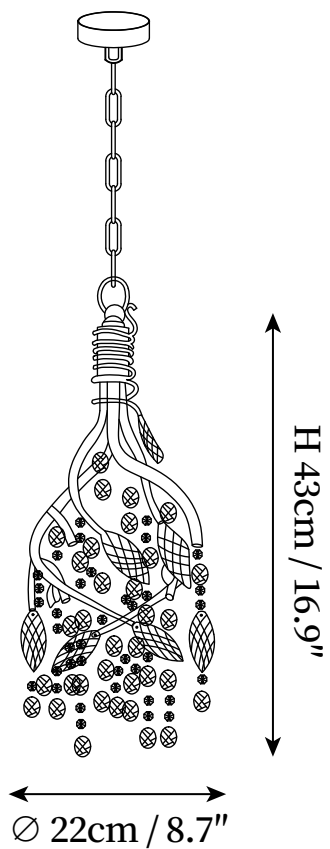

SPECIFICATION SHEET

SPECIFICATION DETAILS

*For custom options, consult factory for details

Fixture Dimensions	D 8.7" x H 16.9"
Light source	G9.(bulb not included).
Wattage	~ 5W incandescent bulb or LED equivalent.
Voltage	AC 110-240V
Mounting	Hardwired.
Dimming	Compatible with dimmable bulbs (bulb not included)
Control method	Compatible with common wall switches(not included)
Finishes	Antique gold, Antique silver.
Shade Details	Amber, Clear.
Material	Metal, Crystal.
Wire Length	The standard length of the cord is 59" (150 cm), the length is adjustable.

SPECIFICATION SHEET

SPECIFICATION DETAILS

*For custom options, consult factory for details

Fixture Dimensions	D 19.7" x H 25.6"
Light source	G9.(bulb not included).
Wattage	~ 5W incandescent bulb or LED equivalent.
Voltage	AC 110-240V
Mounting	Hardwired.
Dimming	Compatible with dimmable bulbs (bulb not included)
Control method	Compatible with common wall switches(not included)
Finishes	Antique gold, Antique silver.
Shade Details	Amber, Clear.
Material	Metal, Crystal.
Wire Length	The standard length of the cord is 59" (150 cm), the length is adjustable.

SPECIFICATION SHEET

SPECIFICATION DETAILS

*For custom options, consult factory for details

Fixture Dimensions	D 39.4" x H 15.7"
Light source	G9.(bulb not included).
Wattage	~ 5W incandescent bulb or LED equivalent.
Voltage	AC 110-240V
Mounting	Hardwired.
Dimming	Compatible with dimmable bulbs (bulb not included)
Control method	Compatible with common wall switches(not included)
Finishes	Antique gold, Antique silver.
Shade Details	Amber, Clear.
Material	Metal, Crystal.
Wire Length	The standard length of the cord is 59" (150 cm), the length is adjustable.