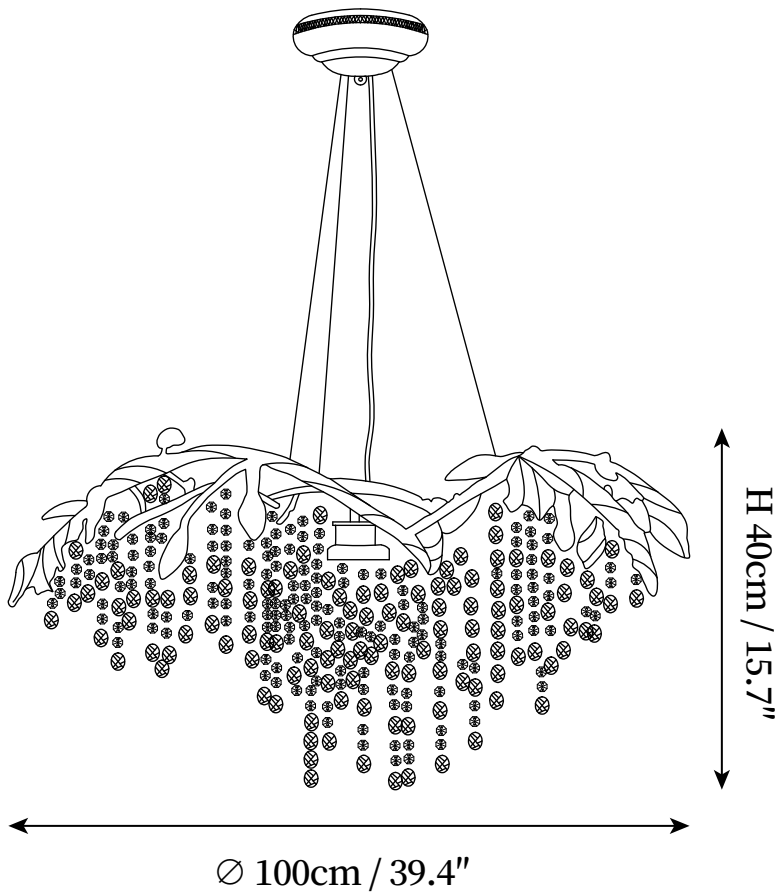

SPECIFICATION SHEET

SPECIFICATION DETAILS

*For custom options, consult factory for details

Fixture Dimensions	D 8.7" x H 16.9"
Light source	G9.(bulb not included).
Wattage	~ 5W incandescent bulb or LED equivalent.
Voltage	AC 110-240V
Mounting	Hardwired.
Dimming	Compatible with dimmable bulbs (bulb not included)
Control method	Compatible with common wall switches(not included)
Finishes	Antique gold, Antique silver.
Shade Details	Amber, Clear.
Material	Metal, Crystal.
Wire Length	The standard length of the cord is 59" (150 cm), the length is adjustable.

SPECIFICATION SHEET

SPECIFICATION DETAILS

*For custom options, consult factory for details

Fixture Dimensions	D 19.7" x H 25.6"
Light source	G9.(bulb not included).
Wattage	~ 5W incandescent bulb or LED equivalent.
Voltage	AC 110-240V
Mounting	Hardwired.
Dimming	Compatible with dimmable bulbs (bulb not included)
Control method	Compatible with common wall switches(not included)
Finishes	Antique gold, Antique silver.
Shade Details	Amber, Clear.
Material	Metal, Crystal.
Wire Length	The standard length of the cord is 59" (150 cm), the length is adjustable.

SPECIFICATION SHEET

SPECIFICATION DETAILS

*For custom options, consult factory for details

Fixture Dimensions	D 39.4" x H 15.7"
Light source	G9.(bulb not included).
Wattage	~ 5W incandescent bulb or LED equivalent.
Voltage	AC 110-240V
Mounting	Hardwired.
Dimming	Compatible with dimmable bulbs (bulb not included)
Control method	Compatible with common wall switches(not included)
Finishes	Antique gold, Antique silver.
Shade Details	Amber, Clear.
Material	Metal, Crystal.
Wire Length	The standard length of the cord is 59" (150 cm), the length is adjustable.