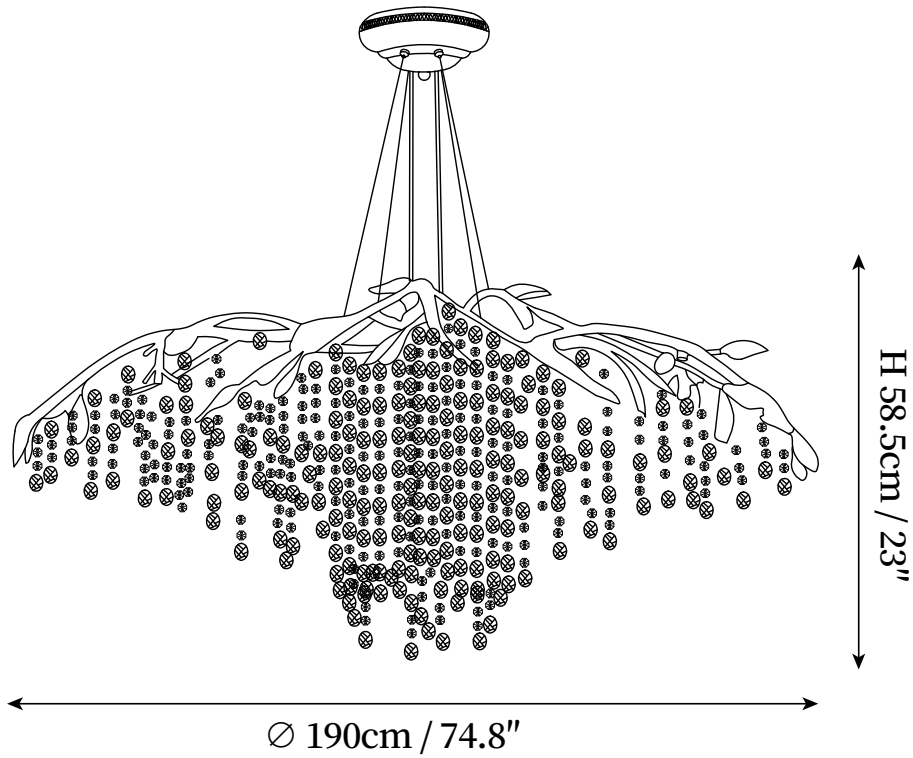

SPECIFICATION SHEET

SPECIFICATION DETAILS

*For custom options, consult factory for details

Fixture Dimmensions	D 74.8" x H 23"
Light source	G9.(bulb not included).
Wattage	~ 5W incandescent bulb or LED equivalent.
Voltage	AC 110-240V
Mounting	Hardwired.
Dimming	Compatible with dimmable bulbs (bulb not included)
Control method	Compatible with common wall switches(not included)
Finishes	Antique gold, Antique silver.
Shade Details	Amber, Clear.
Material	Metal, Crystal.
Wire Length	The standard length of the cord is 59" (150 cm), the length is adjustable.