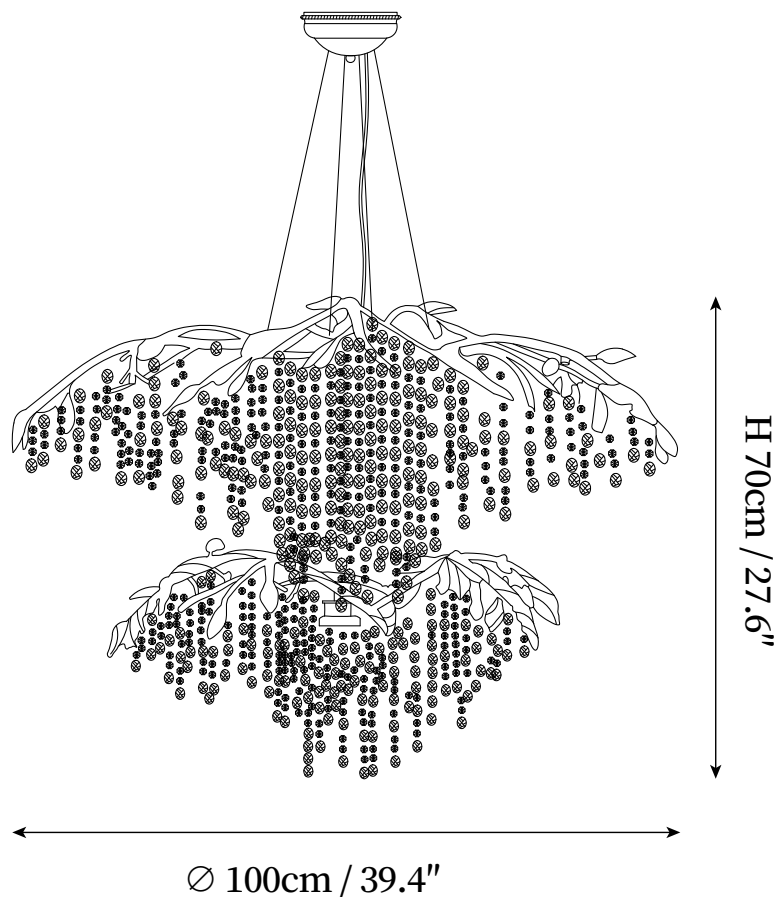

SPECIFICATION SHEET

SPECIFICATION DETAILS

*For custom options, consult factory for details

Fixture Dimensions	D 39.4" x H 27.6"
Light source	G9. (bulb not included).
Wattage	~ 5W incandescent bulb or LED equivalent.
Voltage	AC 110-240V
Mounting	Hardwired.
Dimming	Compatible with dimmable bulbs (bulb not included)
Control method	Compatible with common wall switches (not included)
Finishes	Antique gold, Antique silver.
Shade Details	Amber, Clear.
Material	Metal, Crystal.
Wire Length	The standard length of the cord is 59" (150 cm), the length is adjustable.