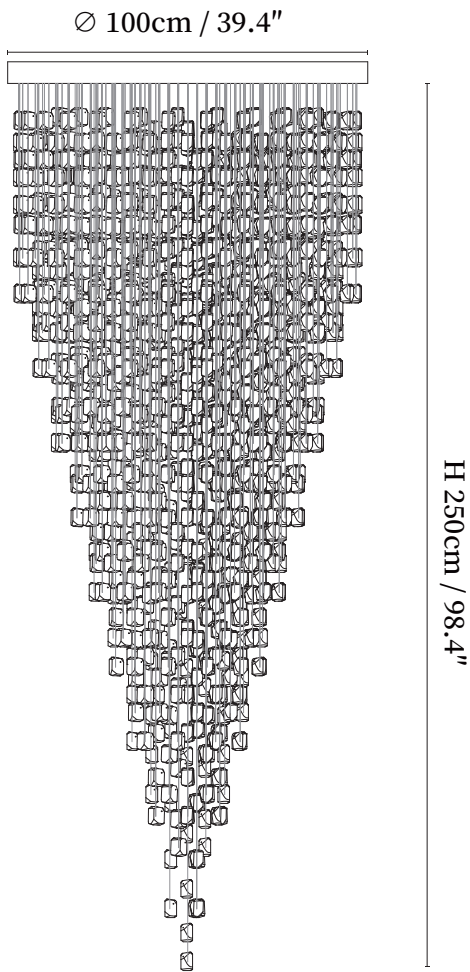

SPECIFICATION SHEET

SPECIFICATION DETAILS

*For custom options, consult factory for details

Fixture Dimensions	D 39.4" x H 59.1"
Light source	Integrated LED
Wattage	~5W (Single lamp)
Voltage	AC 110-240V
Color Temperature	3000K
CRI(Ra)	80CRI
Mounting	Ceiling
Driver Required	Yes
Optional Color Temps	Warm Light (3000K), Neutral Light (4500K), Cool Light (6000K)
LED Rated Life	30000 hours
Dimming	Dimming is not supported
Finishes	Silver
Glass Details	Clear, Amber, Yellow, Red, Green, Blue, etc.
Material	Stainless steel, Crystal
Wire Length	59"
Wire Type	White Coaxial Wire

SPECIFICATION SHEET

SPECIFICATION DETAILS

*For custom options, consult factory for details

Fixture Dimensions	D 39.4" x H 78.7"
Light source	Integrated LED
Wattage	~5W (Single lamp)
Voltage	AC 110-240V
Color Temperature	3000K
CRI(Ra)	80CRI
Mounting	Ceiling
Driver Required	Yes
Optional Color Temps	Warm Light (3000K), Neutral Light (4500K), Cool Light (6000K)
LED Rated Life	30000 hours
Dimming	Dimming is not supported
Finishes	Silver
Glass Details	Clear, Amber, Yellow, Red, Green, Blue, etc.
Material	Stainless steel, Crystal
Wire Length	59"
Wire Type	White Coaxial Wire

SPECIFICATION SHEET

SPECIFICATION DETAILS

*For custom options, consult factory for details

Fixture Dimensions	D 39.4" x H 98.4"
Light source	Integrated LED
Wattage	~5W (Single lamp)
Voltage	AC 110-240V
Color Temperature	3000K
CRI(Ra)	80CRI
Mounting	Ceiling
Driver Required	Yes
Optional Color Temps	Warm Light (3000K), Neutral Light (4500K), Cool Light (6000K)
LED Rated Life	30000 hours
Dimming	Dimming is not supported
Finishes	Silver
Glass Details	Clear, Amber, Yellow, Red, Green, Blue, etc.
Material	Stainless steel, Crystal
Wire Length	59"
Wire Type	White Coaxial Wire