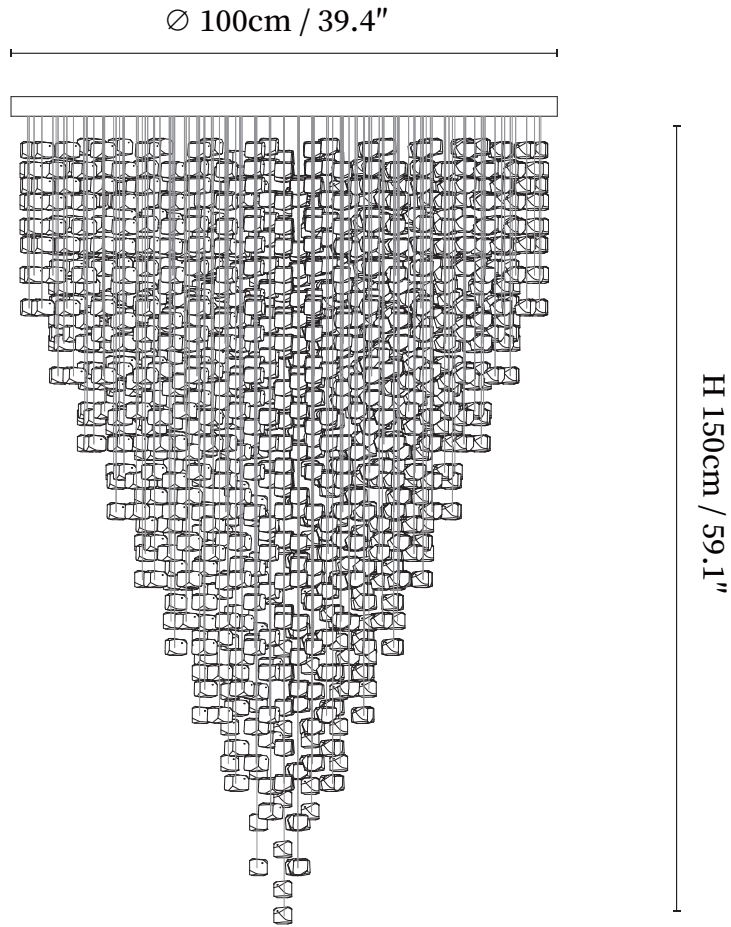

SPECIFICATION SHEET

SPECIFICATION DETAILS

*For custom options, consult factory for details

Fixture Dimensions	D 39.4" x H 59.1"
Light source	Integrated LED
Wattage	~5W (Single lamp)
Voltage	AC 110-240V
Color Temperature	3000K
CRI(Ra)	80CRI
Mounting	Ceiling
Driver Required	Yes
Optional Color Temps	Warm Light (3000K), Neutral Light (4500K), Cool Light (6000K)
LED Rated Life	30000 hours
Dimming	Dimming is not supported
Finishes	Silver
Glass Details	Clear, Amber, Yellow, Red, Green, Blue, etc.
Material	Stainless steel, Crystal
Wire Length	59"
Wire Type	White Coaxial Wire

SPECIFICATION SHEET

SPECIFICATION DETAILS

*For custom options, consult factory for details

Fixture Dimensions	D 39.4" x H 78.7"
Light source	Integrated LED
Wattage	~5W (Single lamp)
Voltage	AC 110-240V
Color Temperature	3000K
CRI(Ra)	80CRI
Mounting	Ceiling
Driver Required	Yes
Optional Color Temps	Warm Light (3000K), Neutral Light (4500K), Cool Light (6000K)
LED Rated Life	30000 hours
Dimming	Dimming is not supported
Finishes	Silver
Glass Details	Clear, Amber, Yellow, Red, Green, Blue, etc.
Material	Stainless steel, Crystal
Wire Length	59"
Wire Type	White Coaxial Wire

SPECIFICATION SHEET

SPECIFICATION DETAILS

*For custom options, consult factory for details

Fixture Dimensions	D 39.4" x H 98.4"
Light source	Integrated LED
Wattage	~5W (Single lamp)
Voltage	AC 110-240V
Color Temperature	3000K
CRI(Ra)	80CRI
Mounting	Ceiling
Driver Required	Yes
Optional Color Temps	Warm Light (3000K), Neutral Light (4500K), Cool Light (6000K)
LED Rated Life	30000 hours
Dimming	Dimming is not supported
Finishes	Silver
Glass Details	Clear, Amber, Yellow, Red, Green, Blue, etc.
Material	Stainless steel, Crystal
Wire Length	59"
Wire Type	White Coaxial Wire