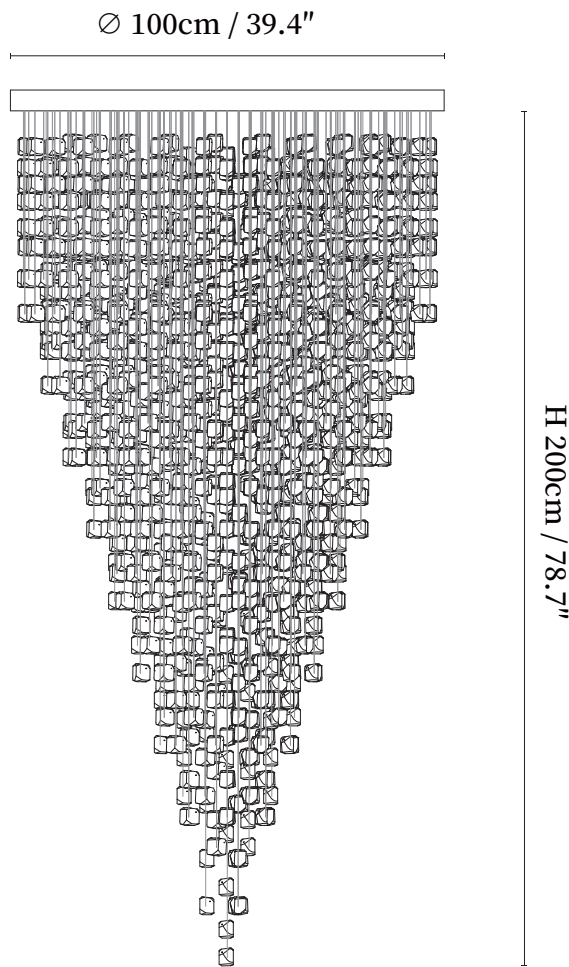

SPECIFICATION SHEET

SPECIFICATION DETAILS

*For custom options, consult factory for details

Fixture Dimensions	D 39.4" x H 59.1"
Light source	Integrated LED
Wattage	~5W (Single lamp)
Voltage	AC 110-240V
Color Temperature	3000K
CRI(Ra)	80CRI
Mounting	Ceiling
Driver Required	Yes
Optional Color Temps	Warm Light (3000K), Neutral Light (4500K), Cool Light (6000K)
LED Rated Life	30000 hours
Dimming	Dimming is not supported
Finishes	Silver
Glass Details	Clear, Amber, Yellow, Red, Green, Blue, etc.
Material	Stainless steel, Crystal
Wire Length	59"
Wire Type	White Coaxial Wire

SPECIFICATION SHEET

SPECIFICATION DETAILS

*For custom options, consult factory for details

Fixture Dimensions	D 39.4" x H 78.7"
Light source	Integrated LED
Wattage	~5W (Single lamp)
Voltage	AC 110-240V
Color Temperature	3000K
CRI(Ra)	80CRI
Mounting	Ceiling
Driver Required	Yes
Optional Color Temps	Warm Light (3000K), Neutral Light (4500K), Cool Light (6000K)
LED Rated Life	30000 hours
Dimming	Dimming is not supported
Finishes	Silver
Glass Details	Clear, Amber, Yellow, Red, Green, Blue, etc.
Material	Stainless steel, Crystal
Wire Length	59"
Wire Type	White Coaxial Wire

SPECIFICATION SHEET

SPECIFICATION DETAILS

*For custom options, consult factory for details

Fixture Dimensions	D 39.4" x H 98.4"
Light source	Integrated LED
Wattage	~5W (Single lamp)
Voltage	AC 110-240V
Color Temperature	3000K
CRI(Ra)	80CRI
Mounting	Ceiling
Driver Required	Yes
Optional Color Temps	Warm Light (3000K), Neutral Light (4500K), Cool Light (6000K)
LED Rated Life	30000 hours
Dimming	Dimming is not supported
Finishes	Silver
Glass Details	Clear, Amber, Yellow, Red, Green, Blue, etc.
Material	Stainless steel, Crystal
Wire Length	59"
Wire Type	White Coaxial Wire