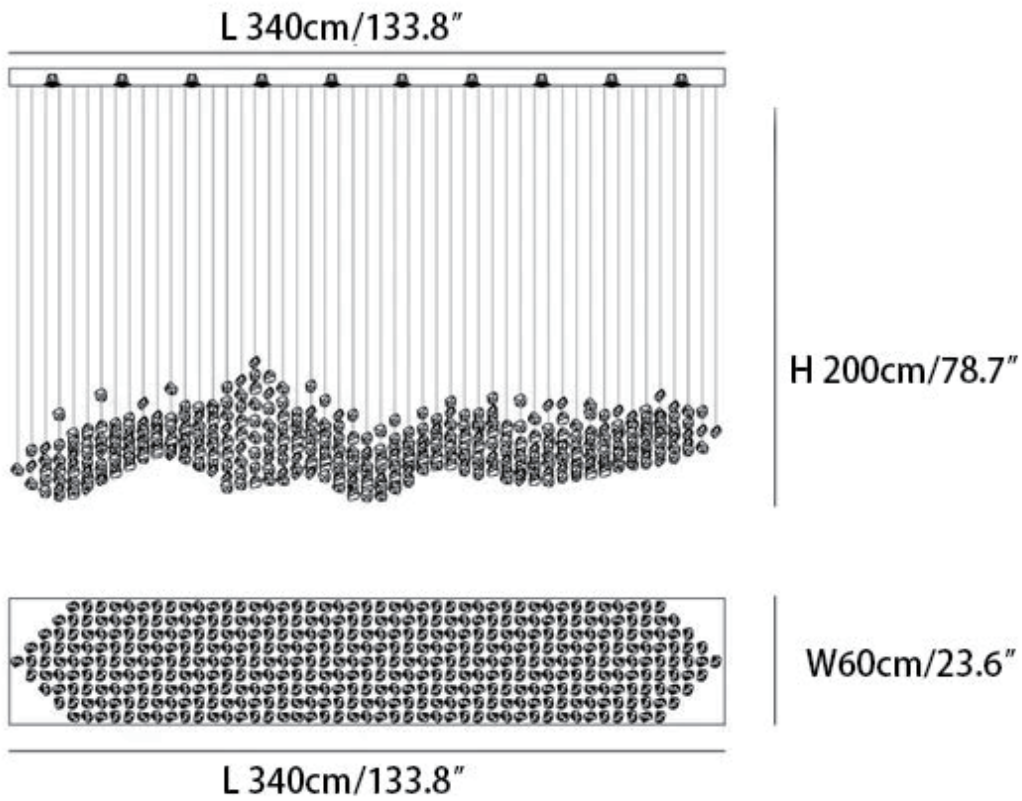

SPECIFICATION SHEET

SPECIFICATION DETAILS

*For custom options, consult factory for details

Fixture Dimensions	D 39.4" x H 78.7"
Light source	Integrated LED
Wattage	~5W (Single lamp)
Voltage	AC 110-240V
Color Temperature	3000K
CRI(Ra)	80CRI
Mounting	Ceiling
Driver Required	Yes
Optional Color Temps	Warm Light (3000K), Neutral Light (4500K), Cool Light (6000K)
LED Rated Life	30000 hours
Dimming	Dimming is not supported
Finishes	Silver
Glass Details	Clear, Amber, Yellow, Red, Green, Blue, etc.
Material	Stainless steel, Crystal
Wire Length	59"
Wire Type	White Coaxial Wire

SPECIFICATION SHEET

SPECIFICATION DETAILS

*For custom options, consult factory for details

Fixture Dimensions	D 39.4" x H 98.4"
Light source	Integrated LED
Wattage	~5W (Single lamp)
Voltage	AC 110-240V
Color Temperature	3000K
CRI(Ra)	80CRI
Mounting	Ceiling
Driver Required	Yes
Optional Color Temps	Warm Light (3000K), Neutral Light (4500K), Cool Light (6000K)
LED Rated Life	30000 hours
Dimming	Dimming is not supported
Finishes	Silver
Glass Details	Clear, Amber, Yellow, Red, Green, Blue, etc.
Material	Stainless steel, Crystal
Wire Length	59"
Wire Type	White Coaxial Wire

SPECIFICATION SHEET

SPECIFICATION DETAILS

*For custom options, consult factory for details

Fixture Dimensions	L 133.8" x W 23.6" x H 78.7"
Light source	Integrated LED
Wattage	~5W (Single lamp)
Voltage	AC 110-240V
Color Temperature	3000K
CRI(Ra)	80CRI
Mounting	Ceiling
Driver Required	Yes
Optional Color Temps	Warm Light (3000K), Neutral Light (4500K), Cool Light (6000K)
LED Rated Life	30000 hours
Dimming	Dimming is not supported
Finishes	Silver
Glass Details	Clear, Amber, Yellow, Red, Green, Blue, etc.
Material	Stainless steel, Crystal
Wire Length	59"
Wire Type	White Coaxial Wire