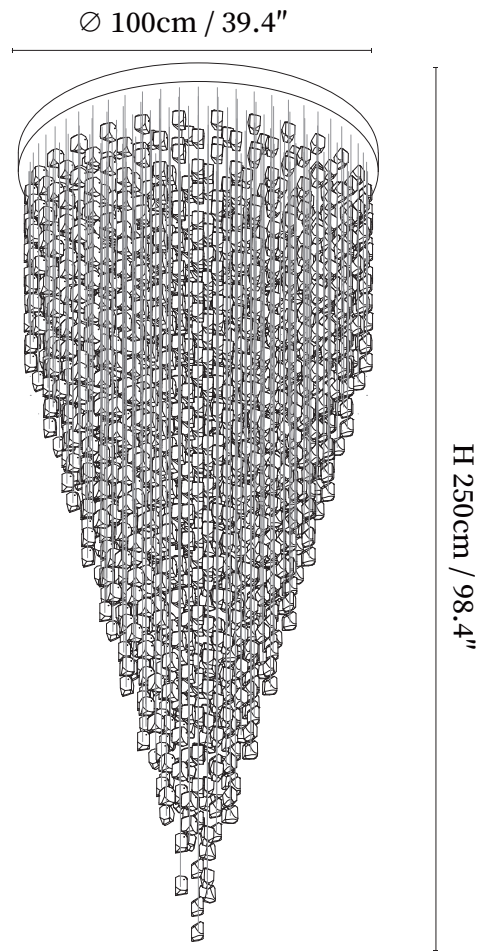

SPECIFICATION SHEET

SPECIFICATION DETAILS

*For custom options, consult factory for details

Fixture Dimensions	D 39.4" x H 59.1"
Light source	Integrated LED
Wattage	~5W (Single lamp)
Voltage	AC 110-240V
Color Temperature	3000K
CRI(Ra)	80CRI
Mounting	Ceiling
Driver Required	Yes
Optional Color Temps	Warm Light (3000K), Neutral Light (4500K), Cool Light (6000K)
LED Rated Life	30000 hours
Dimming	Dimming is not supported
Finishes	Silver
Glass Details	Clear, Amber, Yellow, Red, Green, Blue, etc.
Material	Stainless steel, Crystal
Wire Length	59"
Wire Type	White Coaxial Wire

SPECIFICATION SHEET

SPECIFICATION DETAILS

*For custom options, consult factory for details

Fixture Dimensions	D 39.4" x H 78.7"
Light source	Integrated LED
Wattage	~5W (Single lamp)
Voltage	AC 110-240V
Color Temperature	3000K
CRI(Ra)	80CRI
Mounting	Ceiling
Driver Required	Yes
Optional Color Temps	Warm Light (3000K), Neutral Light (4500K), Cool Light (6000K)
LED Rated Life	30000 hours
Dimming	Dimming is not supported
Finishes	Silver
Glass Details	Clear, Amber, Yellow, Red, Green, Blue, etc.
Material	Stainless steel, Crystal
Wire Length	59"
Wire Type	White Coaxial Wire

SPECIFICATION SHEET

SPECIFICATION DETAILS

*For custom options, consult factory for details

Fixture Dimensions	D 39.4" x H 98.4"
Light source	Integrated LED
Wattage	~5W (Single lamp)
Voltage	AC 110-240V
Color Temperature	3000K
CRI(Ra)	80CRI
Mounting	Ceiling
Driver Required	Yes
Optional Color Temps	Warm Light (3000K), Neutral Light (4500K), Cool Light (6000K)
LED Rated Life	30000 hours
Dimming	Dimming is not supported
Finishes	Silver
Glass Details	Clear, Amber, Yellow, Red, Green, Blue, etc.
Material	Stainless steel, Crystal
Wire Length	59"
Wire Type	White Coaxial Wire