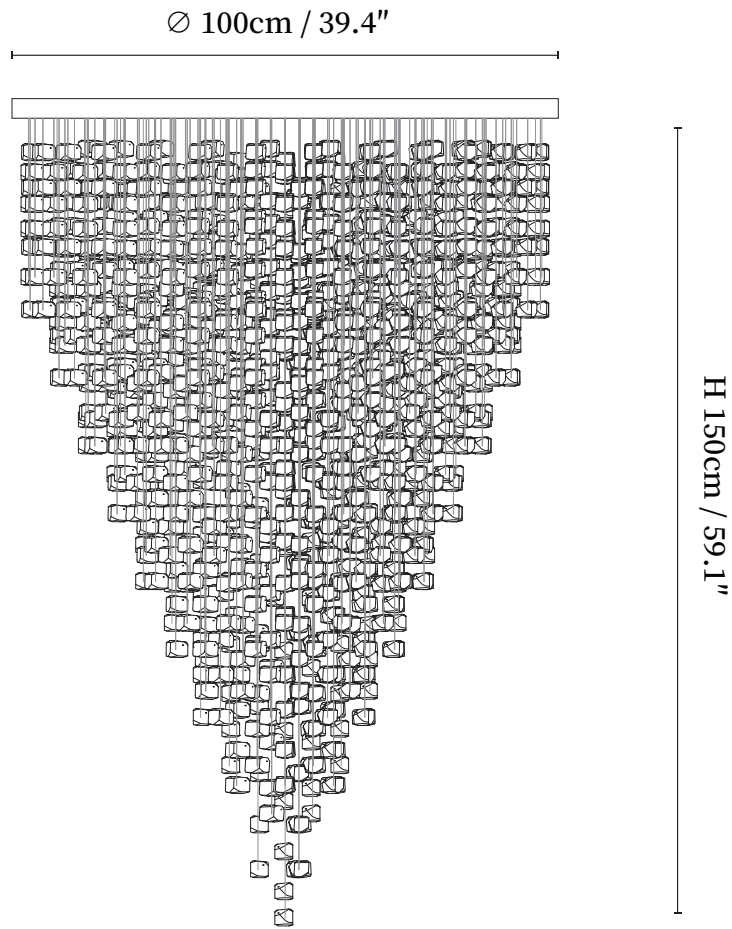

## SPECIFICATION DETAILS

\*For custom options, consult factory for details

<b>Fixture Dimensions</b>	D 39.4" x H 59.1"
<b>Light source</b>	Integrated LED
<b>Wattage</b>	~5W (Single lamp)
<b>Voltage</b>	AC 110-240V
<b>Color Temperature</b>	3000K
<b>CRI(Ra)</b>	80CRI
<b>Mounting</b>	Ceiling
<b>Driver Required</b>	Yes
<b>Optional Color Temps</b>	Warm Light (3000K), Neutral Light (4500K), Cool Light (6000K)
<b>LED Rated Life</b>	30000 hours
<b>Dimming</b>	Dimming is not supported
<b>Finishes</b>	Silver
<b>Glass Details</b>	Clear, Amber, Yellow, Red, Green, Blue, etc.
<b>Material</b>	Stainless steel, Crystal
<b>Wire Length</b>	59"
<b>Wire Type</b>	White Coaxial Wire

## SPECIFICATION DETAILS

\*For custom options, consult factory for details

<b>Fixture Dimensions</b>	D 39.4" x H 78.7"
<b>Light source</b>	Integrated LED
<b>Wattage</b>	~5W (Single lamp)
<b>Voltage</b>	AC 110-240V
<b>Color Temperature</b>	3000K
<b>CRI(Ra)</b>	80CRI
<b>Mounting</b>	Ceiling
<b>Driver Required</b>	Yes
<b>Optional Color Temps</b>	Warm Light (3000K), Neutral Light (4500K), Cool Light (6000K)
<b>LED Rated Life</b>	30000 hours
<b>Dimming</b>	Dimming is not supported
<b>Finishes</b>	Silver
<b>Glass Details</b>	Clear, Amber, Yellow, Red, Green, Blue, etc.
<b>Material</b>	Stainless steel, Crystal
<b>Wire Length</b>	59"
<b>Wire Type</b>	White Coaxial Wire

## SPECIFICATION DETAILS

\*For custom options, consult factory for details

Fixture Dimensions	L 133.8" x W 23.6" x H 78.7"
Light source	Integrated LED
Wattage	~5W (Single lamp)
Voltage	AC 110-240V
Color Temperature	3000K
CRI(Ra)	80CRI
Mounting	Ceiling
Driver Required	Yes
Optional Color Temps	Warm Light (3000K), Neutral Light (4500K), Cool Light (6000K)
LED Rated Life	30000 hours
Dimming	Dimming is not supported
Finishes	Silver
Glass Details	Clear, Amber, Yellow, Red, Green, Blue, etc.
Material	Stainless steel, Crystal
Wire Length	59"
Wire Type	White Coaxial Wire