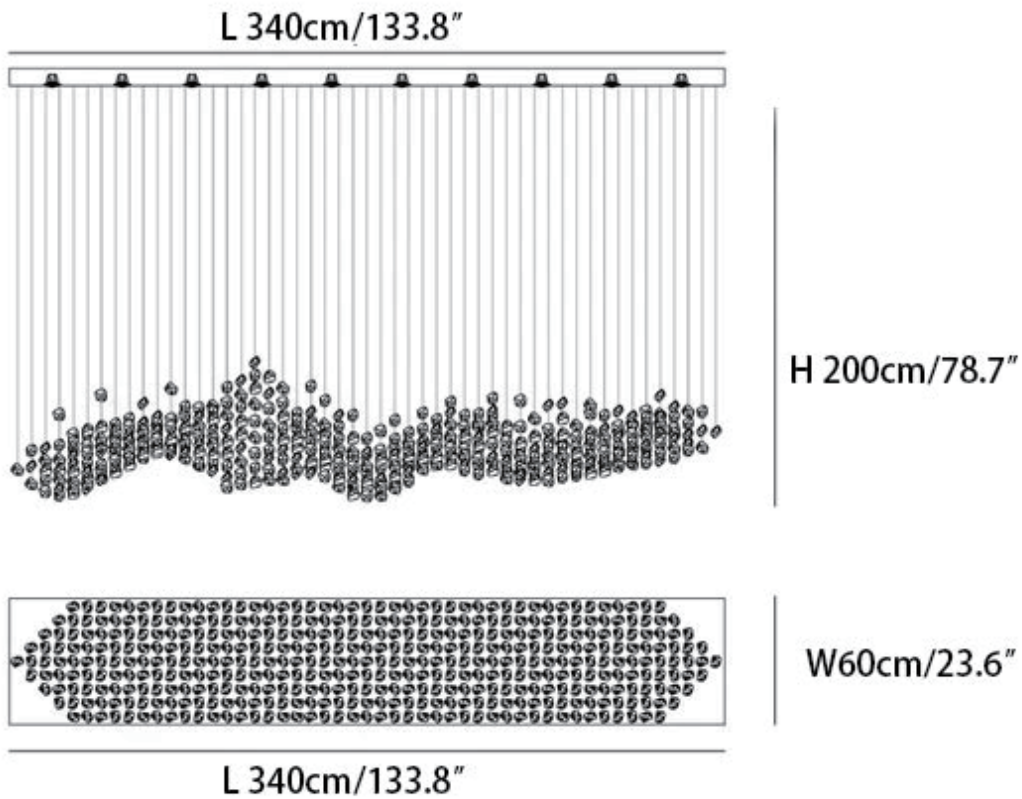

## SPECIFICATION DETAILS

\*For custom options, consult factory for details

<b>Fixture Dimensions</b>	D 39.4" x H 78.7"
<b>Light source</b>	Integrated LED
<b>Wattage</b>	~5W (Single lamp)
<b>Voltage</b>	AC 110-240V
<b>Color Temperature</b>	3000K
<b>CRI(Ra)</b>	80CRI
<b>Mounting</b>	Ceiling
<b>Driver Required</b>	Yes
<b>Optional Color Temps</b>	Warm Light (3000K), Neutral Light (4500K), Cool Light (6000K)
<b>LED Rated Life</b>	30000 hours
<b>Dimming</b>	Dimming is not supported
<b>Finishes</b>	Silver
<b>Glass Details</b>	Clear, Amber, Yellow, Red, Green, Blue, etc.
<b>Material</b>	Stainless steel, Crystal
<b>Wire Length</b>	59"
<b>Wire Type</b>	White Coaxial Wire

## SPECIFICATION DETAILS

\*For custom options, consult factory for details

<b>Fixture Dimensions</b>	D 39.4" x H 98.4"
<b>Light source</b>	Integrated LED
<b>Wattage</b>	~5W (Single lamp)
<b>Voltage</b>	AC 110-240V
<b>Color Temperature</b>	3000K
<b>CRI(Ra)</b>	80CRI
<b>Mounting</b>	Ceiling
<b>Driver Required</b>	Yes
<b>Optional Color Temps</b>	Warm Light (3000K), Neutral Light (4500K), Cool Light (6000K)
<b>LED Rated Life</b>	30000 hours
<b>Dimming</b>	Dimming is not supported
<b>Finishes</b>	Silver
<b>Glass Details</b>	Clear, Amber, Yellow, Red, Green, Blue, etc.
<b>Material</b>	Stainless steel, Crystal
<b>Wire Length</b>	59"
<b>Wire Type</b>	White Coaxial Wire

## SPECIFICATION DETAILS

\*For custom options, consult factory for details

Fixture Dimensions	L 133.8" x W 23.6" x H 78.7"
Light source	Integrated LED
Wattage	~5W (Single lamp)
Voltage	AC 110-240V
Color Temperature	3000K
CRI(Ra)	80CRI
Mounting	Ceiling
Driver Required	Yes
Optional Color Temps	Warm Light (3000K), Neutral Light (4500K), Cool Light (6000K)
LED Rated Life	30000 hours
Dimming	Dimming is not supported
Finishes	Silver
Glass Details	Clear, Amber, Yellow, Red, Green, Blue, etc.
Material	Stainless steel, Crystal
Wire Length	59"
Wire Type	White Coaxial Wire