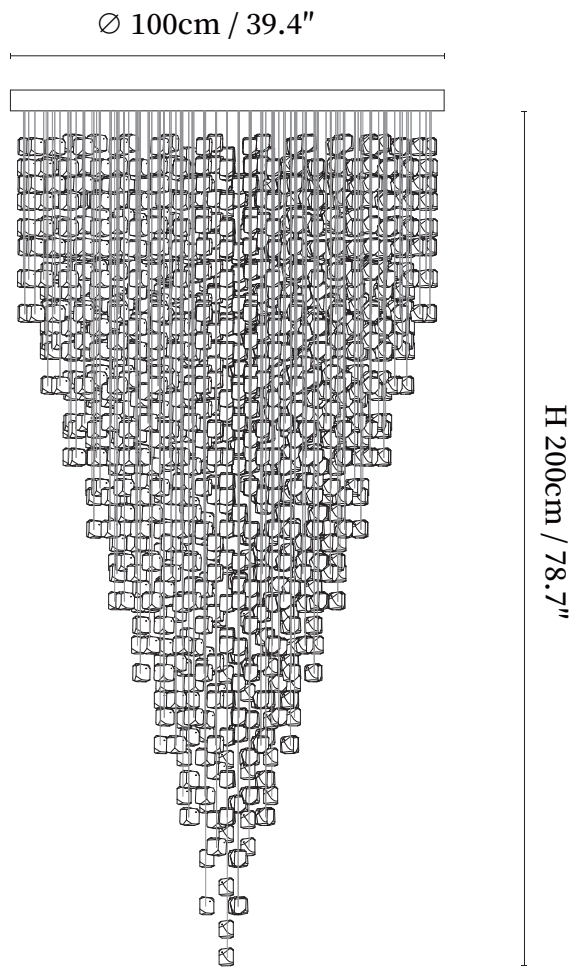

## SPECIFICATION DETAILS

\*For custom options, consult factory for details

<b>Fixture Dimensions</b>	D 39.4" x H 59.1"
<b>Light source</b>	Integrated LED
<b>Wattage</b>	~5W (Single lamp)
<b>Voltage</b>	AC 110-240V
<b>Color Temperature</b>	3000K
<b>CRI(Ra)</b>	80CRI
<b>Mounting</b>	Ceiling
<b>Driver Required</b>	Yes
<b>Optional Color Temps</b>	Warm Light (3000K), Neutral Light (4500K), Cool Light (6000K)
<b>LED Rated Life</b>	30000 hours
<b>Dimming</b>	Dimming is not supported
<b>Finishes</b>	Silver
<b>Glass Details</b>	Clear, Amber, Yellow, Red, Green, Blue, etc.
<b>Material</b>	Stainless steel, Crystal
<b>Wire Length</b>	59"
<b>Wire Type</b>	White Coaxial Wire

## SPECIFICATION DETAILS

\*For custom options, consult factory for details

<b>Fixture Dimensions</b>	D 39.4" x H 78.7"
<b>Light source</b>	Integrated LED
<b>Wattage</b>	~5W (Single lamp)
<b>Voltage</b>	AC 110-240V
<b>Color Temperature</b>	3000K
<b>CRI(Ra)</b>	80CRI
<b>Mounting</b>	Ceiling
<b>Driver Required</b>	Yes
<b>Optional Color Temps</b>	Warm Light (3000K), Neutral Light (4500K), Cool Light (6000K)
<b>LED Rated Life</b>	30000 hours
<b>Dimming</b>	Dimming is not supported
<b>Finishes</b>	Silver
<b>Glass Details</b>	Clear, Amber, Yellow, Red, Green, Blue, etc.
<b>Material</b>	Stainless steel, Crystal
<b>Wire Length</b>	59"
<b>Wire Type</b>	White Coaxial Wire

## SPECIFICATION DETAILS

\*For custom options, consult factory for details

Fixture Dimensions	L 133.8" x W 23.6" x H 78.7"
Light source	Integrated LED
Wattage	~5W (Single lamp)
Voltage	AC 110-240V
Color Temperature	3000K
CRI(Ra)	80CRI
Mounting	Ceiling
Driver Required	Yes
Optional Color Temps	Warm Light (3000K), Neutral Light (4500K), Cool Light (6000K)
LED Rated Life	30000 hours
Dimming	Dimming is not supported
Finishes	Silver
Glass Details	Clear, Amber, Yellow, Red, Green, Blue, etc.
Material	Stainless steel, Crystal
Wire Length	59"
Wire Type	White Coaxial Wire