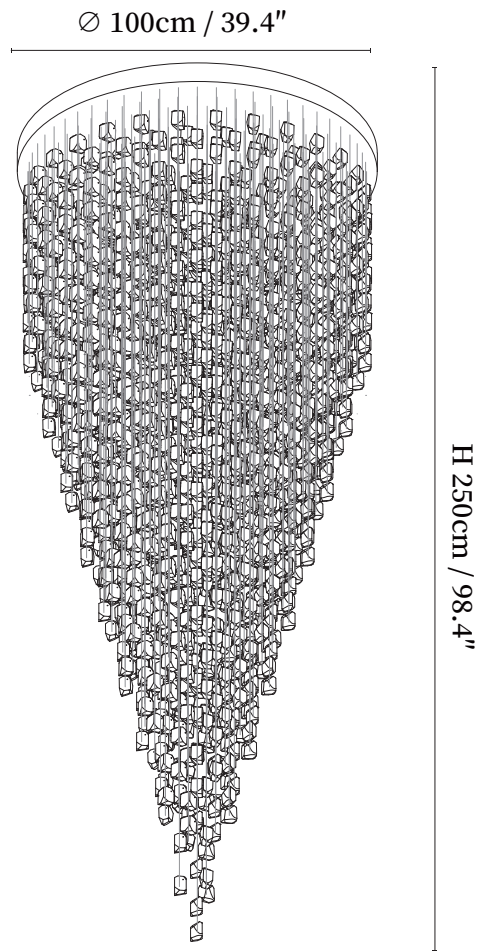

SPECIFICATION SHEET

SPECIFICATION DETAILS

*For custom options, consult factory for details

Fixture Dimensions	D 39.4" x H 98.4"
Light source	Integrated LED
Wattage	~5W (Single lamp)
Voltage	AC 110-240V
Color Temperature	3000K
CRI(Ra)	80CRI
Mounting	Ceiling
Driver Required	Yes
Optional Color Temps	Warm Light (3000K), Neutral Light (4500K), Cool Light (6000K)
LED Rated Life	30000 hours
Dimming	Dimming is not supported
Finishes	Silver
Glass Details	Clear, Amber, Yellow, Red, Green, Blue, etc.
Material	Stainless steel, Crystal
Wire Length	59"
Wire Type	White Coaxial Wire