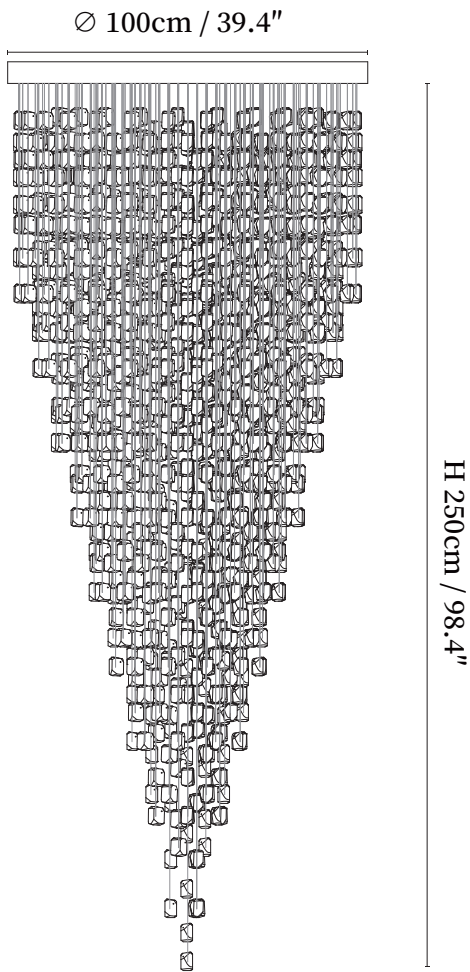

SPECIFICATION SHEET

SPECIFICATION DETAILS

*For custom options, consult factory for details

Fixture Dimensions	D 39.4" x H 98.4"
Light source	Integrated LED
Wattage	~5W (Single lamp)
Voltage	AC 110-240V
Color Temperature	3000K
CRI(Ra)	80CRI
Mounting	Ceiling
Driver Required	Yes
Optional Color Temps	Warm Light (3000K), Neutral Light (4500K), Cool Light (6000K)
LED Rated Life	30000 hours
Dimming	Dimming is not supported
Finishes	Silver
Glass Details	Clear, Amber, Yellow, Red, Green, Blue, etc.
Material	Stainless steel, Crystal
Wire Length	59"
Wire Type	White Coaxial Wire