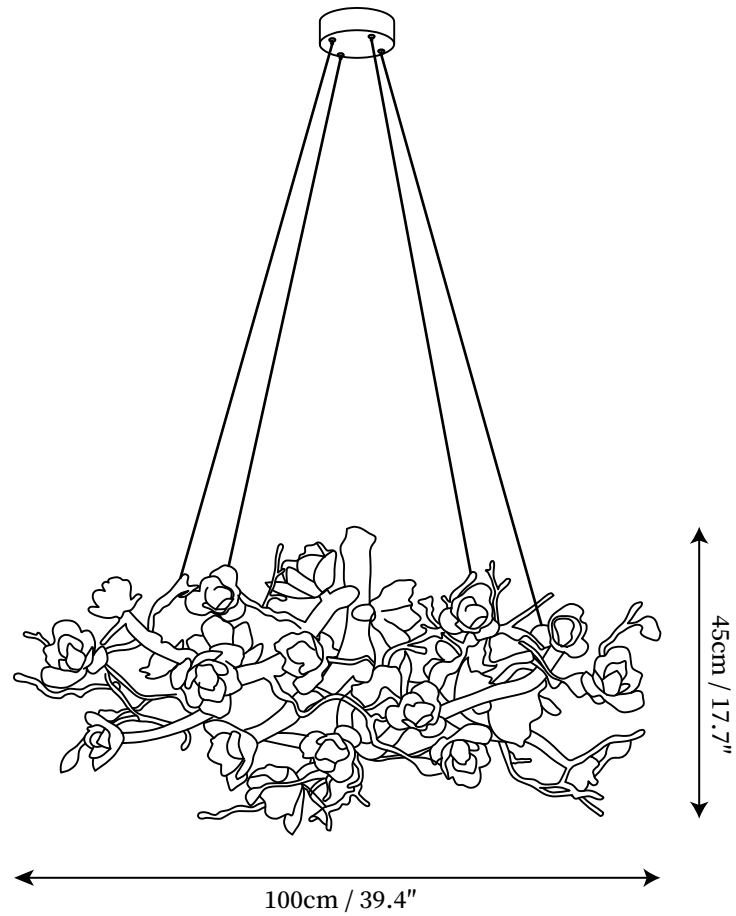

SPECIFICATION SHEET

SPECIFICATION DETAILS

*For custom options, consult factory for details

Fixture Dimensions	D 31.5" x H 15.7"
Light source	G9
Wattage	5W
Voltage	AC 110-240V
Color Temperature	Based on the purchase of light bulbs
CRI(Ra)	80CRI
Mounting	Ceiling
Driver Required	NO
Optional Color Temps	Buy bulbs as needed
LED Rated Life	Based on bulb life (we do not supply bulbs)
Dimming	Dimming is not supported
Finishes	Brass
Glass Details	White
Material	Brass, Ceramic
Wire Length	59"
Wire Type	Black Coaxial Wire

SPECIFICATION SHEET

SPECIFICATION DETAILS

*For custom options, consult factory for details

Fixture Dimensions	D 39.4" x H 17.7"
Light source	G9
Wattage	5W
Voltage	AC 110-240V
Color Temperature	Based on the purchase of light bulbs
CRI(Ra)	80CRI
Mounting	Ceiling
Driver Required	NO
Optional Color Temps	Buy bulbs as needed
LED Rated Life	Based on bulb life (we do not supply bulbs)
Dimming	Dimming is not supported
Finishes	Brass
Glass Details	White
Material	Brass, Ceramic
Wire Length	59"
Wire Type	Black Coaxial Wire