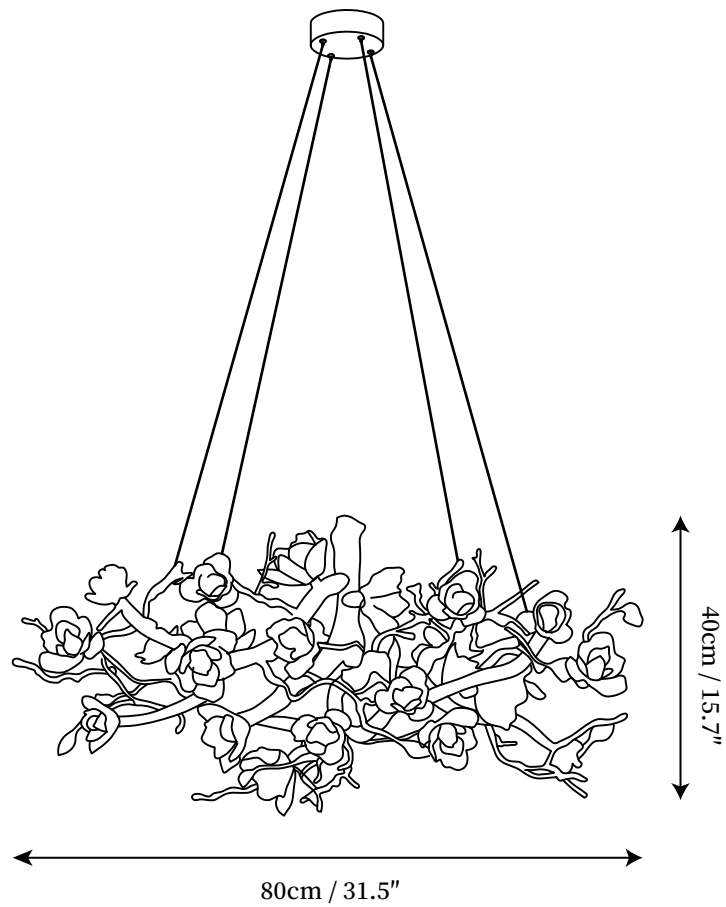

SPECIFICATION SHEET

SPECIFICATION DETAILS

*For custom options, consult factory for details

Fixture Dimensions	D 31.5" x H 15.7"
Light source	G9
Wattage	5W
Voltage	AC 110-240V
Color Temperature	Based on the purchase of light bulbs
CRI(Ra)	80CRI
Mounting	Ceiling
Driver Required	NO
Optional Color Temps	Buy bulbs as needed
LED Rated Life	Based on bulb life (we do not supply bulbs)
Dimming	Dimming is not supported
Finishes	Brass
Glass Details	White
Material	Brass, Ceramic
Wire Length	59"
Wire Type	Black Coaxial Wire

SPECIFICATION SHEET

SPECIFICATION DETAILS

*For custom options, consult factory for details

Fixture Dimensions	D 39.4" x H 17.7"
Light source	G9
Wattage	5W
Voltage	AC 110-240V
Color Temperature	Based on the purchase of light bulbs
CRI(Ra)	80CRI
Mounting	Ceiling
Driver Required	NO
Optional Color Temps	Buy bulbs as needed
LED Rated Life	Based on bulb life (we do not supply bulbs)
Dimming	Dimming is not supported
Finishes	Brass
Glass Details	White
Material	Brass, Ceramic
Wire Length	59"
Wire Type	Black Coaxial Wire