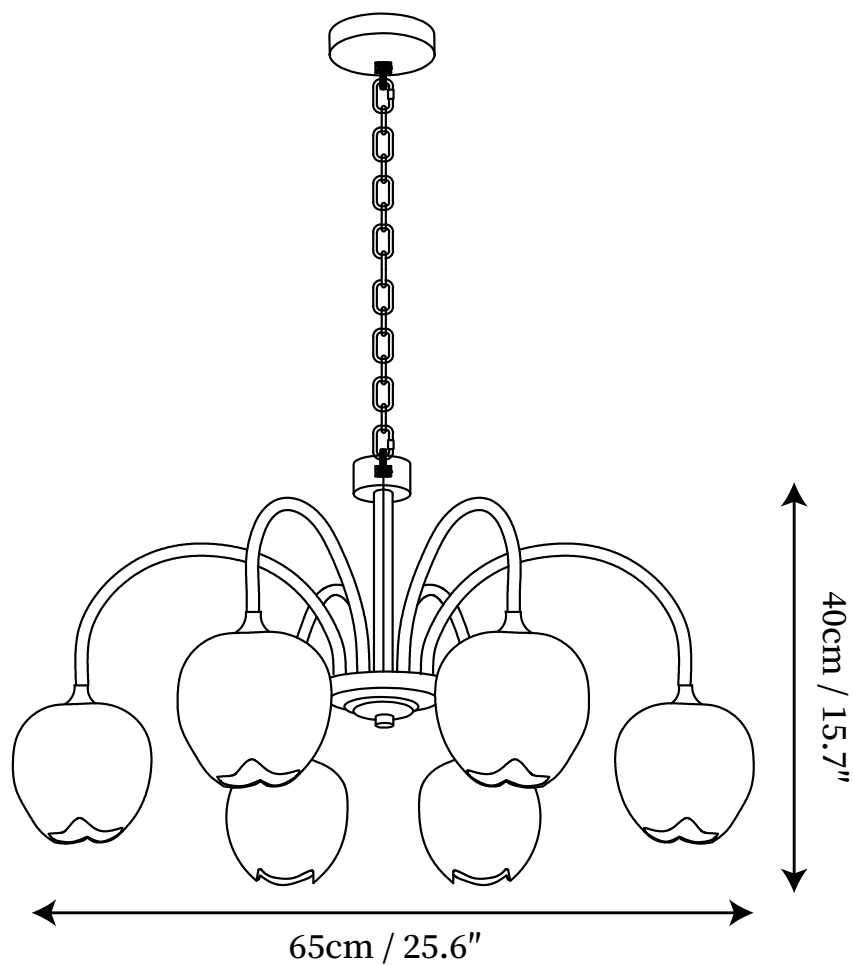

SPECIFICATION SHEET

SPECIFICATION DETAILS

*For custom options, consult factory for details

Fixture Dimensions	D 24.4" x H 15.7" (5 heads)
Light source	E26 or E27 (bulb not included)
Wattage	MAX 40W incandescent bulb or LED equivalent.
Voltage	AC 110-240V
Mounting	Hardwired.
Dimming	Compatible with dimmable bulbs (bulb not included)
Control method	Compatible with common wall switches (not included)
Finishes	Matcha.
Shade Details	White glass.
Material	Metal, Glass.
Hanging Length	Suspension chain length is 50cm/19.7", the length can be specified according to needs

SPECIFICATION SHEET

SPECIFICATION DETAILS

*For custom options, consult factory for details

Fixture Dimensions	D 25.6" x H 15.7" (6 heads)
Light source	E26 or E27 (bulb not included)
Wattage	MAX 40W incandescent bulb or LED equivalent.
Voltage	AC 110-240V
Mounting	Hardwired.
Dimming	Compatible with dimmable bulbs (bulb not included)
Control method	Compatible with common wall switches(not included)
Finishes	Matcha.
Shade Details	White glass.
Material	Metal, Glass.
Hanging Length	Suspension chain length is 50cm/19.7", the length can be specified according to needs

SPECIFICATION SHEET

SPECIFICATION DETAILS

*For custom options, consult factory for details

Fixture Dimensions	D 30.7" x H 15.7" (8 heads)
Light source	E26 or E27 (bulb not included)
Wattage	MAX 40W incandescent bulb or LED equivalent.
Voltage	AC 110-240V
Mounting	Hardwired.
Dimming	Compatible with dimmable bulbs (bulb not included)
Control method	Compatible with common wall switches(not included)
Finishes	Matcha.
Shade Details	White glass.
Material	Metal, Glass.
Hanging Length	Suspension chain length is 50cm/19.7", the length can be specified according to needs
