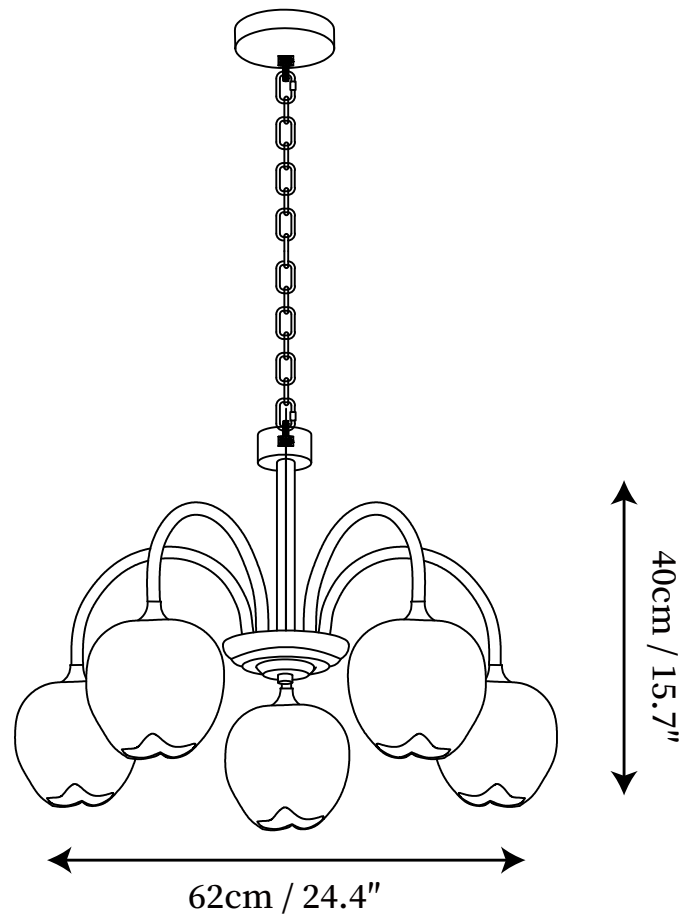

SPECIFICATION SHEET

SPECIFICATION DETAILS

*For custom options, consult factory for details

Fixture Dimensions	D 24.4" x H 15.7" (5 heads)
Light source	E26 or E27 (bulb not included)
Wattage	MAX 40W incandescent bulb or LED equivalent.
Voltage	AC 110-240V
Mounting	Hardwired.
Dimming	Compatible with dimmable bulbs (bulb not included)
Control method	Compatible with common wall switches (not included)
Finishes	Matcha.
Shade Details	White glass.
Material	Metal, Glass.
Hanging Length	Suspension chain length is 50cm/19.7", the length can be specified according to needs

SPECIFICATION SHEET

SPECIFICATION DETAILS

*For custom options, consult factory for details

Fixture Dimensions	D 25.6" x H 15.7" (6 heads)
Light source	E26 or E27 (bulb not included)
Wattage	MAX 40W incandescent bulb or LED equivalent.
Voltage	AC 110-240V
Mounting	Hardwired.
Dimming	Compatible with dimmable bulbs (bulb not included)
Control method	Compatible with common wall switches(not included)
Finishes	Matcha.
Shade Details	White glass.
Material	Metal, Glass.
Hanging Length	Suspension chain length is 50cm/19.7", the length can be specified according to needs

SPECIFICATION SHEET

SPECIFICATION DETAILS

*For custom options, consult factory for details

Fixture Dimensions	D 30.7" x H 15.7" (8 heads)
Light source	E26 or E27 (bulb not included)
Wattage	MAX 40W incandescent bulb or LED equivalent.
Voltage	AC 110-240V
Mounting	Hardwired.
Dimming	Compatible with dimmable bulbs (bulb not included)
Control method	Compatible with common wall switches(not included)
Finishes	Matcha.
Shade Details	White glass.
Material	Metal, Glass.
Hanging Length	Suspension chain length is 50cm/19.7", the length can be specified according to needs
