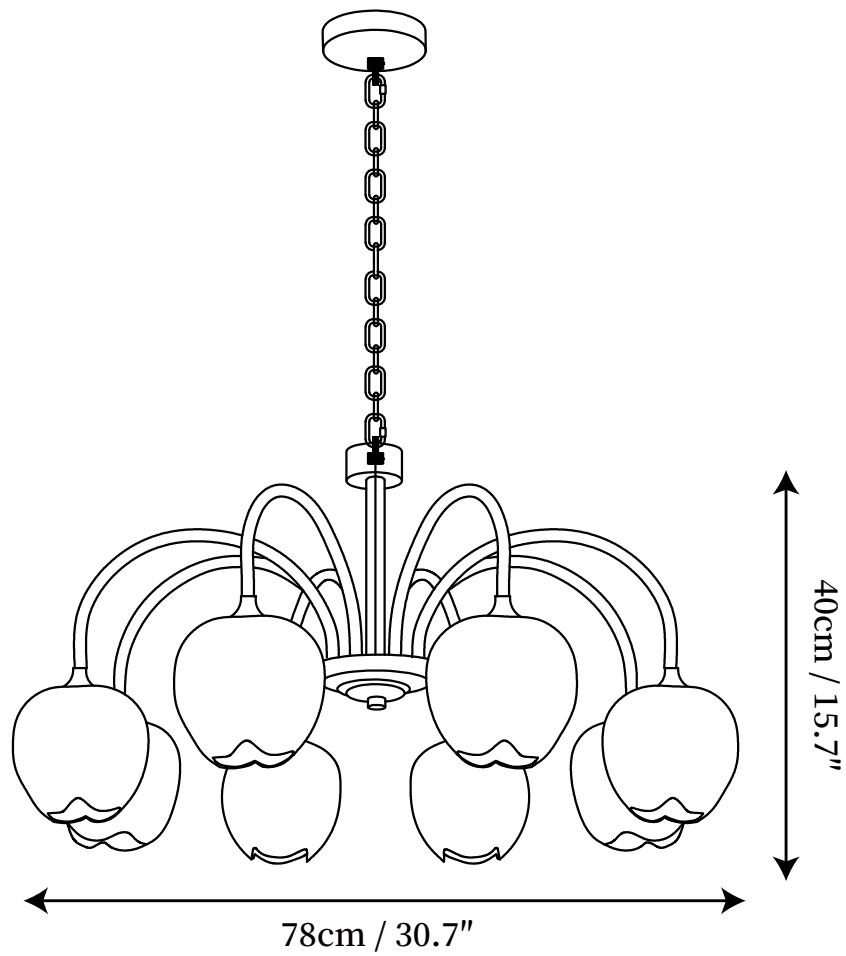

SPECIFICATION SHEET

SPECIFICATION DETAILS

*For custom options, consult factory for details

Fixture Dimensions	D 24.4" x H 15.7" (5 heads)
Light source	E26 or E27 (bulb not included)
Wattage	MAX 40W incandescent bulb or LED equivalent.
Voltage	AC 110-240V
Mounting	Hardwired.
Dimming	Compatible with dimmable bulbs (bulb not included)
Control method	Compatible with common wall switches (not included)
Finishes	Matcha.
Shade Details	White glass.
Material	Metal, Glass.
Hanging Length	Suspension chain length is 50cm/19.7", the length can be specified according to needs

SPECIFICATION SHEET

SPECIFICATION DETAILS

*For custom options, consult factory for details

Fixture Dimensions	D 25.6" x H 15.7" (6 heads)
Light source	E26 or E27 (bulb not included)
Wattage	MAX 40W incandescent bulb or LED equivalent.
Voltage	AC 110-240V
Mounting	Hardwired.
Dimming	Compatible with dimmable bulbs (bulb not included)
Control method	Compatible with common wall switches(not included)
Finishes	Matcha.
Shade Details	White glass.
Material	Metal, Glass.
Hanging Length	Suspension chain length is 50cm/19.7", the length can be specified according to needs

SPECIFICATION SHEET

SPECIFICATION DETAILS

*For custom options, consult factory for details

Fixture Dimensions	D 30.7" x H 15.7" (8 heads)
Light source	E26 or E27 (bulb not included)
Wattage	MAX 40W incandescent bulb or LED equivalent.
Voltage	AC 110-240V
Mounting	Hardwired.
Dimming	Compatible with dimmable bulbs (bulb not included)
Control method	Compatible with common wall switches(not included)
Finishes	Matcha.
Shade Details	White glass.
Material	Metal, Glass.
Hanging Length	Suspension chain length is 50cm/19.7", the length can be specified according to needs
