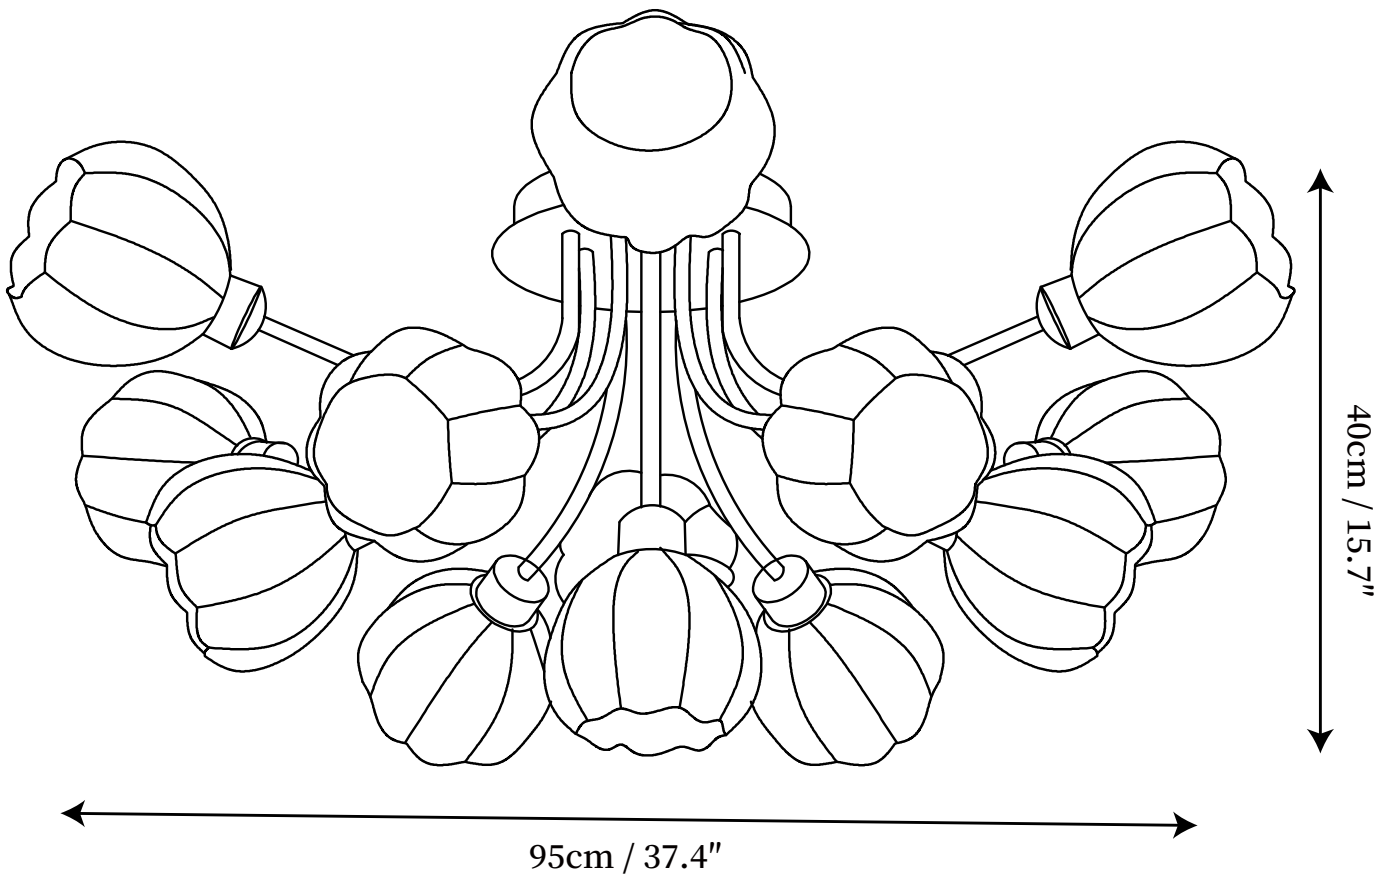

SPECIFICATION SHEET

SPECIFICATION DETAILS

*For custom options, consult factory for details

Fixture Dimensions	D 32.7" x H 15.7"
Light source	E14
Wattage	12W
Voltage	AC 110-240V
Color Temperature	Based on the purchase of light bulbs
CRI(Ra)	80CRI
Mounting	Ceiling
Driver Required	NO
Optional Color Temps	Buy bulbs as needed
LED Rated Life	Based on bulb life (we do not supply bulbs)
Dimming	Dimming is not supported
Finishes	Matcha
Glass Details	White glass
Material	Metal, Glass
Wire Length	NO
Wire Type	NO

SPECIFICATION SHEET

SPECIFICATION DETAILS

*For custom options, consult factory for details

Fixture Dimensions	D 37.4" x H 15.7"
Light source	E14
Wattage	12W
Voltage	AC 110-240V
Color Temperature	Based on the purchase of light bulbs
CRI(Ra)	80CRI
Mounting	Ceiling
Driver Required	NO
Optional Color Temps	Buy bulbs as needed
LED Rated Life	Based on bulb life (we do not supply bulbs)
Dimming	Dimming is not supported
Finishes	Matcha
Glass Details	White glass
Material	Metal, Glass
Wire Length	NO
Wire Type	NO