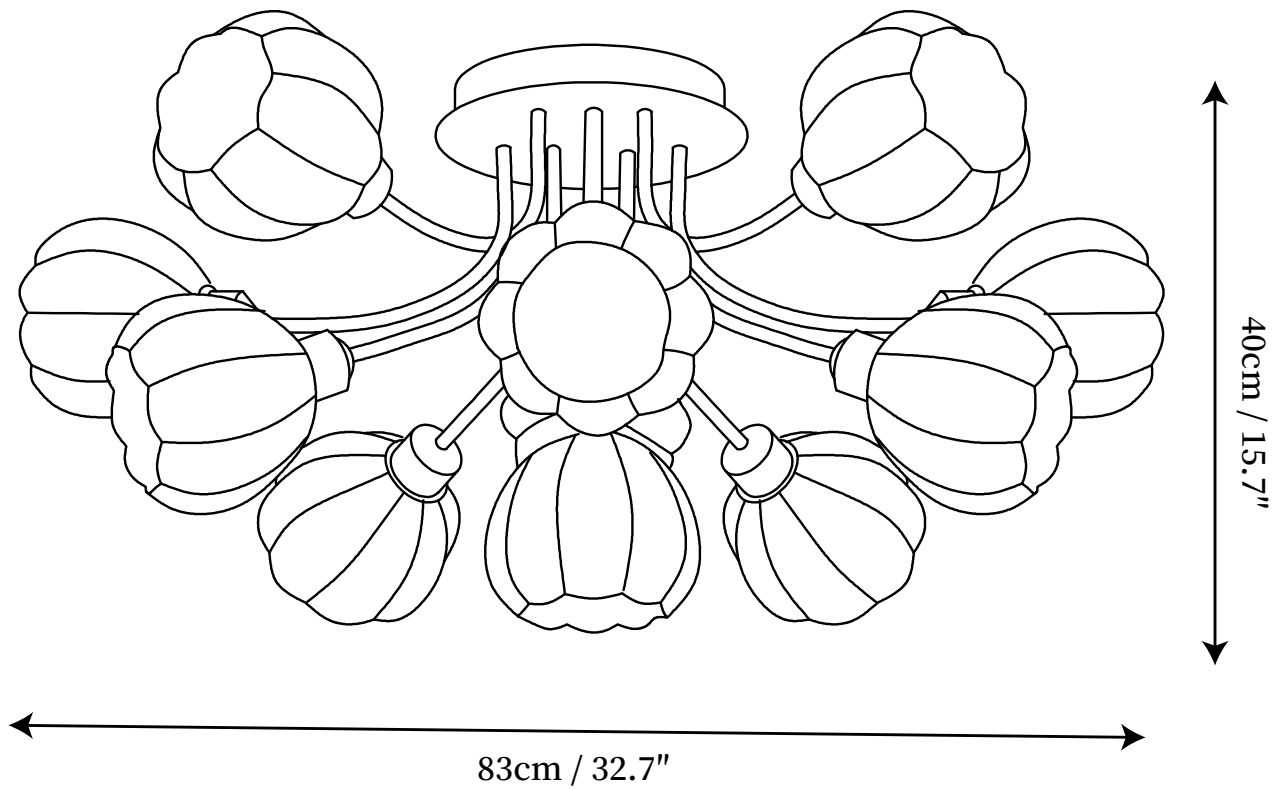

SPECIFICATION SHEET

SPECIFICATION DETAILS

*For custom options, consult factory for details

Fixture Dimensions	D 32.7" x H 15.7"
Light source	E14
Wattage	12W
Voltage	AC 110-240V
Color Temperature	Based on the purchase of light bulbs
CRI(Ra)	80CRI
Mounting	Ceiling
Driver Required	NO
Optional Color Temps	Buy bulbs as needed
LED Rated Life	Based on bulb life (we do not supply bulbs)
Dimming	Dimming is not supported
Finishes	Matcha
Glass Details	White glass
Material	Metal, Glass
Wire Length	NO
Wire Type	NO

SPECIFICATION SHEET

SPECIFICATION DETAILS

*For custom options, consult factory for details

Fixture Dimensions	D 37.4" x H 15.7"
Light source	E14
Wattage	12W
Voltage	AC 110-240V
Color Temperature	Based on the purchase of light bulbs
CRI(Ra)	80CRI
Mounting	Ceiling
Driver Required	NO
Optional Color Temps	Buy bulbs as needed
LED Rated Life	Based on bulb life (we do not supply bulbs)
Dimming	Dimming is not supported
Finishes	Matcha
Glass Details	White glass
Material	Metal, Glass
Wire Length	NO
Wire Type	NO