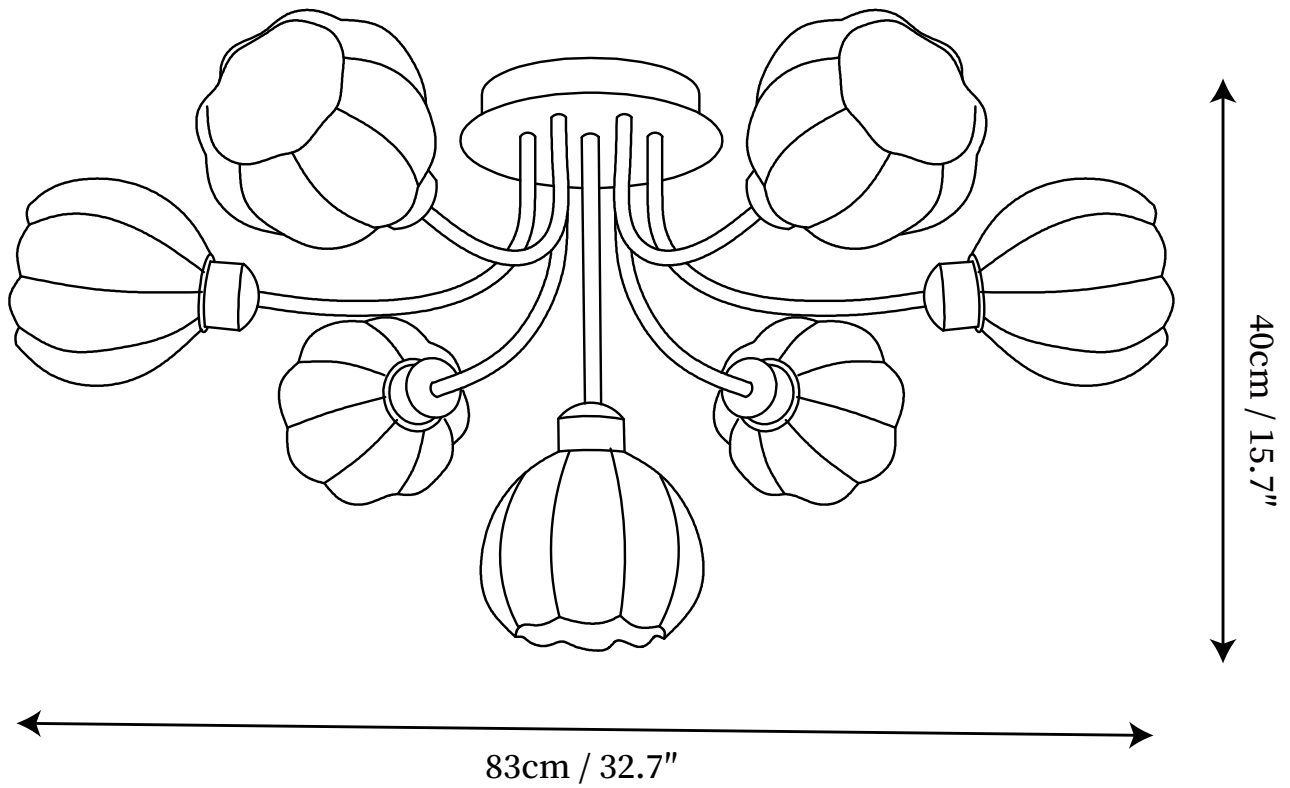

SPECIFICATION SHEET

SPECIFICATION DETAILS

*For custom options, consult factory for details

Fixture Dimensions	D 32.7" x H 15.7"
Light source	E14
Wattage	12W
Voltage	AC 110-240V
Color Temperature	Based on the purchase of light bulbs
CRI(Ra)	80CRI
Mounting	Ceiling
Driver Required	NO
Optional Color Temps	Buy bulbs as needed
LED Rated Life	Based on bulb life (we do not supply bulbs)
Dimming	Dimming is not supported
Finishes	Matcha
Glass Details	White glass
Material	Metal, Glass
Wire Length	NO
Wire Type	NO

SPECIFICATION SHEET

SPECIFICATION DETAILS

*For custom options, consult factory for details

Fixture Dimensions	D 37.4" x H 15.7"
Light source	E14
Wattage	12W
Voltage	AC 110-240V
Color Temperature	Based on the purchase of light bulbs
CRI(Ra)	80CRI
Mounting	Ceiling
Driver Required	NO
Optional Color Temps	Buy bulbs as needed
LED Rated Life	Based on bulb life (we do not supply bulbs)
Dimming	Dimming is not supported
Finishes	Matcha
Glass Details	White glass
Material	Metal, Glass
Wire Length	NO
Wire Type	NO