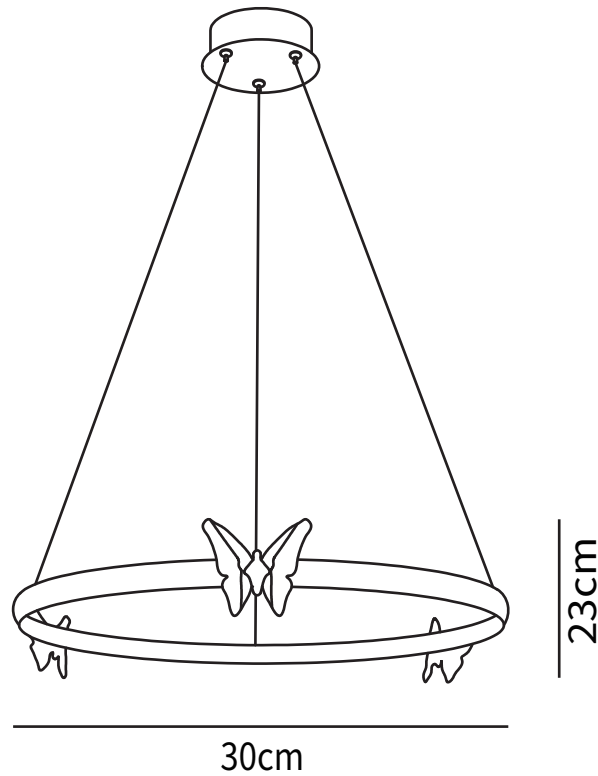

## SPECIFICATION DETAILS

\*For custom options, consult factory for details

<b>Fixture Dimensions</b>	D 11.8" x H 9"
<b>Light source</b>	Integrated LED
<b>Wattage</b>	~15W
<b>Voltage</b>	AC 110-240V
<b>Color Temperature</b>	Based on the purchase of light bulbs
<b>CRI(Ra)</b>	80CRI
<b>Mounting</b>	Ceiling
<b>Driver Required</b>	Yes
<b>Optional Color Temps</b>	Warm Light (3000K), Neutral Light (4500K), Cool Light (6000K)
<b>LED Rated Life</b>	Based on bulb life (we do not supply bulbs)
<b>Dimming</b>	Dimming is not supported
<b>Finishes</b>	Gold
<b>Shade Details</b>	Gold
<b>Material</b>	Zinc alloy, Crystal
<b>Rod Length</b>	59"
<b>Rod Type</b>	Hanging Wire

## SPECIFICATION DETAILS

\*For custom options, consult factory for details

<b>Fixture Dimensions</b>	D 15.7" x H 9"
<b>Light source</b>	Integrated LED
<b>Wattage</b>	~18W
<b>Voltage</b>	AC 110-240V
<b>Color Temperature</b>	Based on the purchase of light bulbs
<b>CRI(Ra)</b>	80CRI
<b>Mounting</b>	Ceiling
<b>Driver Required</b>	Yes
<b>Optional Color Temps</b>	Warm Light (3000K), Neutral Light (4500K), Cool Light (6000K)
<b>LED Rated Life</b>	Based on bulb life (we do not supply bulbs)
<b>Dimming</b>	Dimming is not supported
<b>Finishes</b>	Gold
<b>Shade Details</b>	Gold
<b>Material</b>	Zinc alloy, Crystal
<b>Rod Length</b>	59"
<b>Rod Type</b>	Hanging Wire

## SPECIFICATION DETAILS

\*For custom options, consult factory for details

<b>Fixture Dimensions</b>	D 19.6" x H 9"
<b>Light source</b>	Integrated LED
<b>Wattage</b>	~24W
<b>Voltage</b>	AC 110-240V
<b>Color Temperature</b>	Based on the purchase of light bulbs
<b>CRI(Ra)</b>	80CRI
<b>Mounting</b>	Ceiling
<b>Driver Required</b>	Yes
<b>Optional Color Temps</b>	Warm Light (3000K), Neutral Light (4500K), Cool Light (6000K)
<b>LED Rated Life</b>	Based on bulb life (we do not supply bulbs)
<b>Dimming</b>	Dimming is not supported
<b>Finishes</b>	Gold
<b>Shade Details</b>	Gold
<b>Material</b>	Zinc alloy, Crystal
<b>Rod Length</b>	59"
<b>Rod Type</b>	Hanging Wire