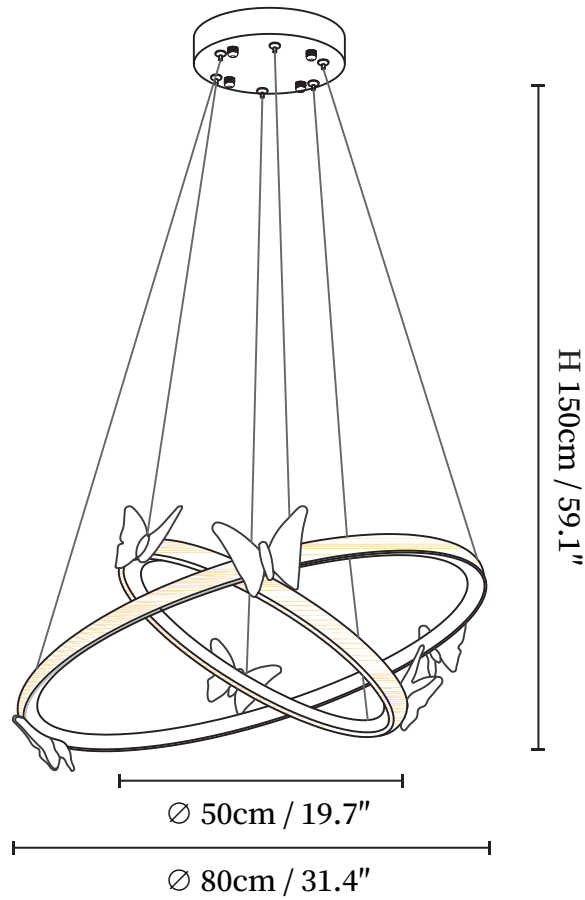

SPECIFICATION SHEET

SPECIFICATION DETAILS

*For custom options, consult factory for details

Fixture Dimensions	D 19.7"+ D 31.4"
Light source	Integrated LED
Wattage	~48W
Voltage	AC 110-240V
Color Temperature	Based on the purchase of light bulbs
CRI(Ra)	80CRI
Mounting	Ceiling
Driver Required	Yes
Optional Color Temps	Warm Light (3000K), Neutral Light (4500K), Cool Light (6000K)
LED Rated Life	Based on bulb life (we do not supply bulbs)
Dimming	Dimming is not supported
Finishes	Gold
Shade Details	Gold
Material	Zinc alloy, Crystal
Rod Length	59"
Rod Type	Hanging Wire