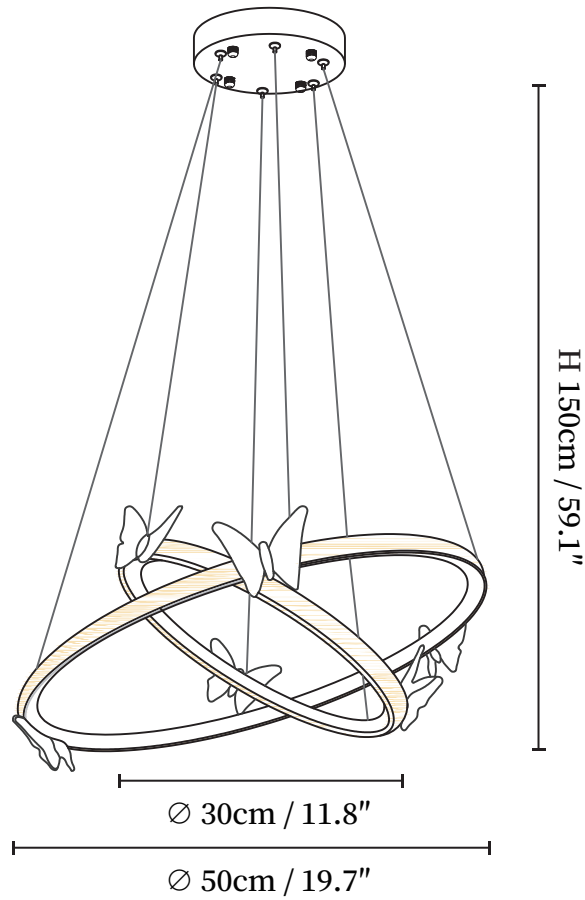

SPECIFICATION SHEET

SPECIFICATION DETAILS

*For custom options, consult factory for details

Fixture Dimensions	D 11.8" + D 19.7"
Light source	Integrated LED
Wattage	~39W
Voltage	AC 110-240V
Color Temperature	Based on the purchase of light bulbs
CRI(Ra)	80CRI
Mounting	Ceiling
Driver Required	Yes
Optional Color Temps	Warm Light (3000K), Neutral Light (4500K), Cool Light (6000K)
LED Rated Life	Based on bulb life (we do not supply bulbs)
Dimming	Dimming is not supported
Finishes	Gold
Shade Details	Gold
Material	Zinc alloy, Crystal
Rod Length	59"
Rod Type	Hanging Wire