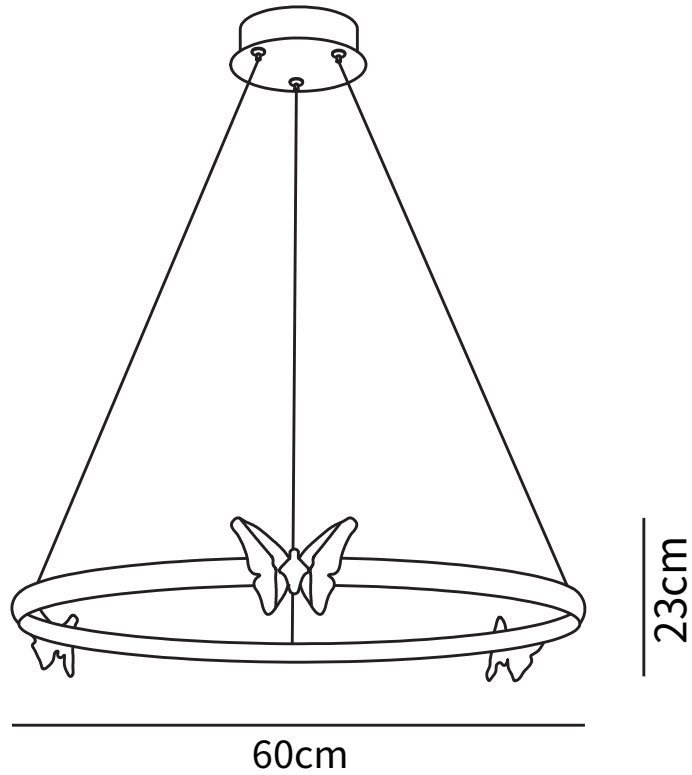

SPECIFICATION SHEET

SPECIFICATION DETAILS

*For custom options, consult factory for details

Fixture Dimensions	D 23.6" x H 9"
Light source	Integrated LED
Wattage	~30W
Voltage	AC 110-240V
Color Temperature	Based on the purchase of light bulbs
CRI(Ra)	80CRI
Mounting	Ceiling
Driver Required	Yes
Optional Color Temps	Warm Light (3000K), Neutral Light (4500K), Cool Light (6000K)
LED Rated Life	Based on bulb life (we do not supply bulbs)
Dimming	Dimming is not supported
Finishes	Gold
Shade Details	Gold
Material	Zinc alloy, Crystal
Rod Length	59"
Rod Type	Hanging Wire