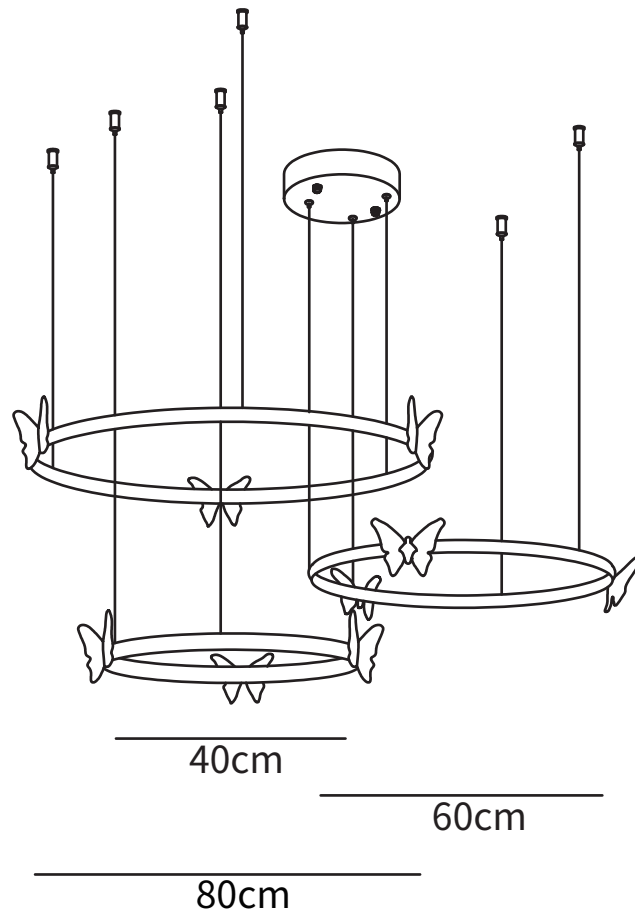

SPECIFICATION SHEET

SPECIFICATION DETAILS

*For custom options, consult factory for details

Fixture Dimensions	D 15.7" + D 23.6" + D 31.4"
Light source	Integrated LED
Wattage	~88W
Voltage	AC 110-240V
Color Temperature	Based on the purchase of light bulbs
CRI(Ra)	80CRI
Mounting	Ceiling
Driver Required	Yes
Optional Color Temps	Warm Light (3000K), Neutral Light (4500K), Cool Light (6000K)
LED Rated Life	Based on bulb life (we do not supply bulbs)
Dimming	Dimming is not supported
Finishes	Gold
Shade Details	Gold
Material	Zinc alloy, Crystal
Rod Length	59"
Rod Type	Hanging Wire