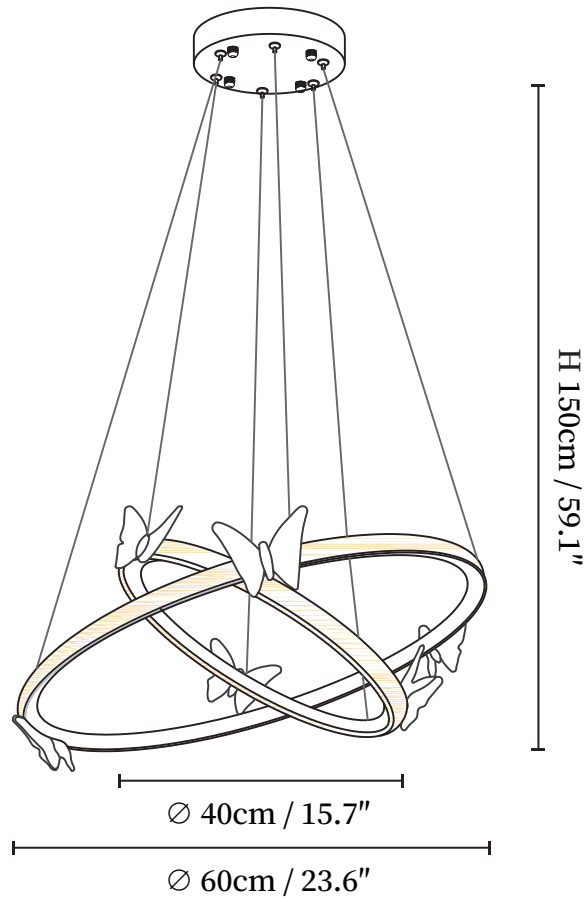

SPECIFICATION SHEET

SPECIFICATION DETAILS

*For custom options, consult factory for details

Fixture Dimensions	D 15.7" + D 23.6"
Light source	Integrated LED
Wattage	~40W
Voltage	AC 110-240V
Color Temperature	Based on the purchase of light bulbs
CRI(Ra)	80CRI
Mounting	Ceiling
Driver Required	Yes
Optional Color Temps	Warm Light (3000K), Neutral Light (4500K), Cool Light (6000K)
LED Rated Life	Based on bulb life (we do not supply bulbs)
Dimming	Dimming is not supported
Finishes	Gold
Shade Details	Gold
Material	Zinc alloy, Crystal
Rod Length	59"
Rod Type	Hanging Wire