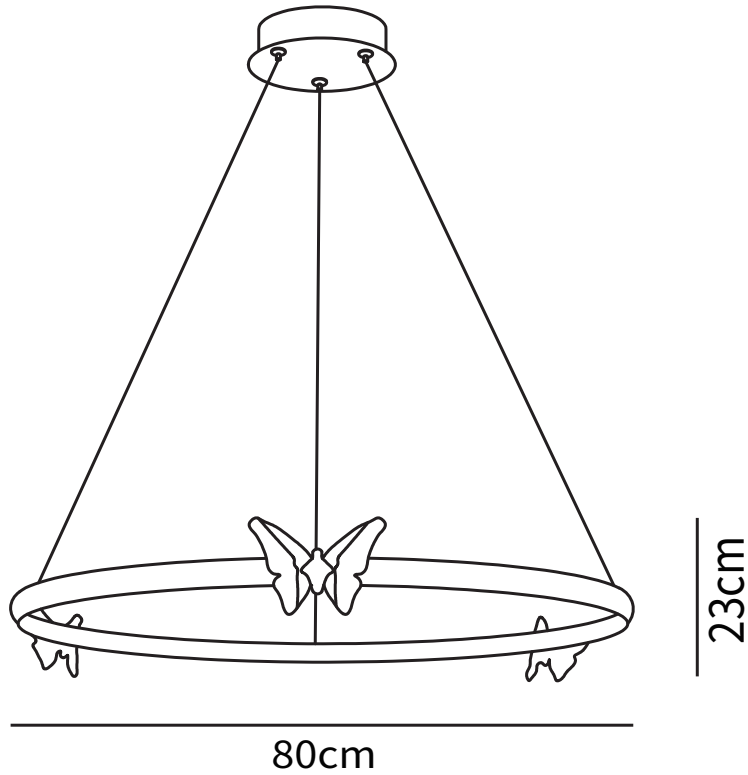

SPECIFICATION SHEET

SPECIFICATION DETAILS

*For custom options, consult factory for details

Fixture Dimensions	D 31.4" x H 9"
Light source	Integrated LED
Wattage	~40W
Voltage	AC 110-240V
Color Temperature	Based on the purchase of light bulbs
CRI(Ra)	80CRI
Mounting	Ceiling
Driver Required	Yes
Optional Color Temps	Warm Light (3000K), Neutral Light (4500K), Cool Light (6000K)
LED Rated Life	Based on bulb life (we do not supply bulbs)
Dimming	Dimming is not supported
Finishes	Gold
Shade Details	Gold
Material	Zinc alloy, Crystal
Rod Length	59"
Rod Type	Hanging Wire