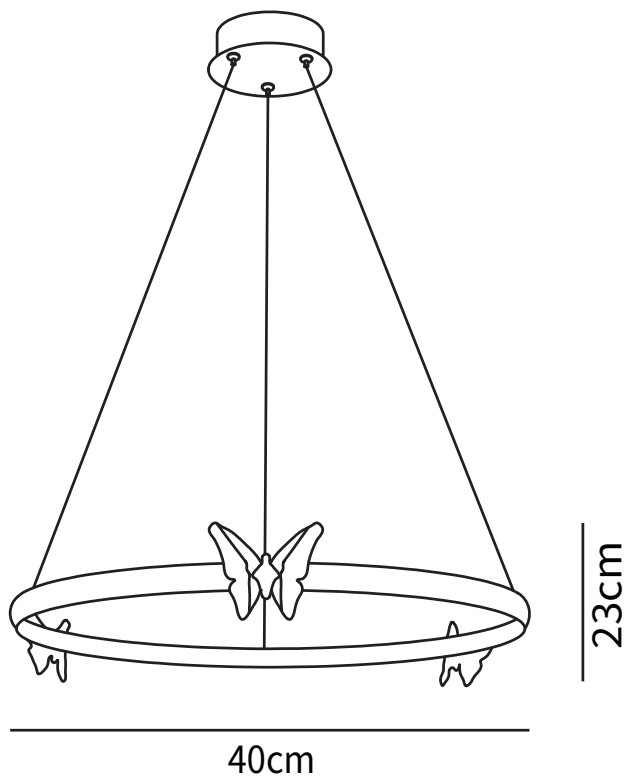

## SPECIFICATION DETAILS

\*For custom options, consult factory for details

<b>Fixture Dimensions</b>	D 11.8" x H 9"
<b>Light source</b>	Integrated LED
<b>Wattage</b>	~15W
<b>Voltage</b>	AC 110-240V
<b>Color Temperature</b>	Based on the purchase of light bulbs
<b>CRI(Ra)</b>	80CRI
<b>Mounting</b>	Ceiling
<b>Driver Required</b>	Yes
<b>Optional Color Temps</b>	Warm Light (3000K), Neutral Light (4500K), Cool Light (6000K)
<b>LED Rated Life</b>	Based on bulb life (we do not supply bulbs)
<b>Dimming</b>	Dimming is not supported
<b>Finishes</b>	Gold
<b>Shade Details</b>	Gold
<b>Material</b>	Zinc alloy, Crystal
<b>Rod Length</b>	59"
<b>Rod Type</b>	Hanging Wire

## SPECIFICATION DETAILS

\*For custom options, consult factory for details

<b>Fixture Dimensions</b>	D 15.7" x H 9"
<b>Light source</b>	Integrated LED
<b>Wattage</b>	~18W
<b>Voltage</b>	AC 110-240V
<b>Color Temperature</b>	Based on the purchase of light bulbs
<b>CRI(Ra)</b>	80CRI
<b>Mounting</b>	Ceiling
<b>Driver Required</b>	Yes
<b>Optional Color Temps</b>	Warm Light (3000K), Neutral Light (4500K), Cool Light (6000K)
<b>LED Rated Life</b>	Based on bulb life (we do not supply bulbs)
<b>Dimming</b>	Dimming is not supported
<b>Finishes</b>	Gold
<b>Shade Details</b>	Gold
<b>Material</b>	Zinc alloy, Crystal
<b>Rod Length</b>	59"
<b>Rod Type</b>	Hanging Wire

## SPECIFICATION DETAILS

\*For custom options, consult factory for details

<b>Fixture Dimensions</b>	D 19.6" x H 9"
<b>Light source</b>	Integrated LED
<b>Wattage</b>	~24W
<b>Voltage</b>	AC 110-240V
<b>Color Temperature</b>	Based on the purchase of light bulbs
<b>CRI(Ra)</b>	80CRI
<b>Mounting</b>	Ceiling
<b>Driver Required</b>	Yes
<b>Optional Color Temps</b>	Warm Light (3000K), Neutral Light (4500K), Cool Light (6000K)
<b>LED Rated Life</b>	Based on bulb life (we do not supply bulbs)
<b>Dimming</b>	Dimming is not supported
<b>Finishes</b>	Gold
<b>Shade Details</b>	Gold
<b>Material</b>	Zinc alloy, Crystal
<b>Rod Length</b>	59"
<b>Rod Type</b>	Hanging Wire