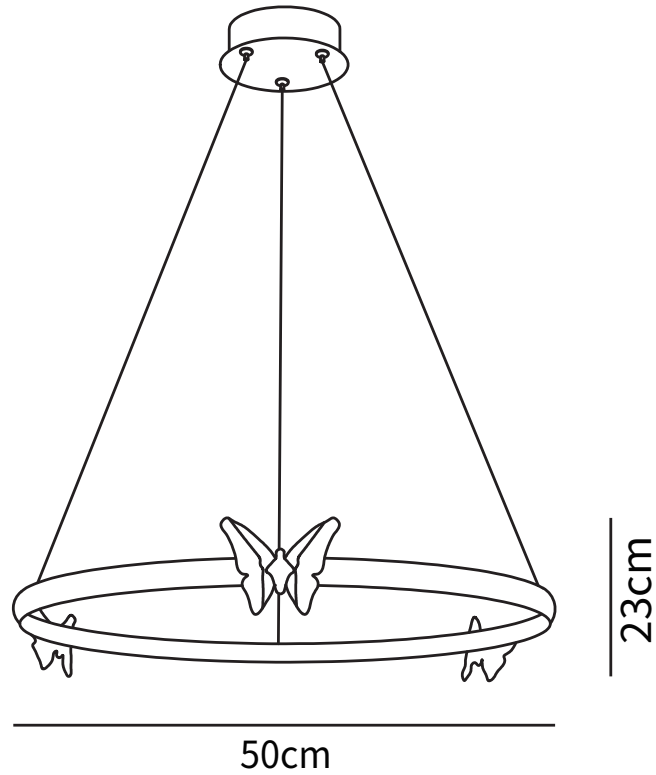

## SPECIFICATION DETAILS

\*For custom options, consult factory for details

<b>Fixture Dimensions</b>	D 11.8" x H 9"
<b>Light source</b>	Integrated LED
<b>Wattage</b>	~15W
<b>Voltage</b>	AC 110-240V
<b>Color Temperature</b>	Based on the purchase of light bulbs
<b>CRI(Ra)</b>	80CRI
<b>Mounting</b>	Ceiling
<b>Driver Required</b>	Yes
<b>Optional Color Temps</b>	Warm Light (3000K), Neutral Light (4500K), Cool Light (6000K)
<b>LED Rated Life</b>	Based on bulb life (we do not supply bulbs)
<b>Dimming</b>	Dimming is not supported
<b>Finishes</b>	Gold
<b>Shade Details</b>	Gold
<b>Material</b>	Zinc alloy, Crystal
<b>Rod Length</b>	59"
<b>Rod Type</b>	Hanging Wire

## SPECIFICATION DETAILS

\*For custom options, consult factory for details

<b>Fixture Dimensions</b>	D 15.7" x H 9"
<b>Light source</b>	Integrated LED
<b>Wattage</b>	~18W
<b>Voltage</b>	AC 110-240V
<b>Color Temperature</b>	Based on the purchase of light bulbs
<b>CRI(Ra)</b>	80CRI
<b>Mounting</b>	Ceiling
<b>Driver Required</b>	Yes
<b>Optional Color Temps</b>	Warm Light (3000K), Neutral Light (4500K), Cool Light (6000K)
<b>LED Rated Life</b>	Based on bulb life (we do not supply bulbs)
<b>Dimming</b>	Dimming is not supported
<b>Finishes</b>	Gold
<b>Shade Details</b>	Gold
<b>Material</b>	Zinc alloy, Crystal
<b>Rod Length</b>	59"
<b>Rod Type</b>	Hanging Wire

## SPECIFICATION DETAILS

\*For custom options, consult factory for details

<b>Fixture Dimensions</b>	D 19.6" x H 9"
<b>Light source</b>	Integrated LED
<b>Wattage</b>	~24W
<b>Voltage</b>	AC 110-240V
<b>Color Temperature</b>	Based on the purchase of light bulbs
<b>CRI(Ra)</b>	80CRI
<b>Mounting</b>	Ceiling
<b>Driver Required</b>	Yes
<b>Optional Color Temps</b>	Warm Light (3000K), Neutral Light (4500K), Cool Light (6000K)
<b>LED Rated Life</b>	Based on bulb life (we do not supply bulbs)
<b>Dimming</b>	Dimming is not supported
<b>Finishes</b>	Gold
<b>Shade Details</b>	Gold
<b>Material</b>	Zinc alloy, Crystal
<b>Rod Length</b>	59"
<b>Rod Type</b>	Hanging Wire