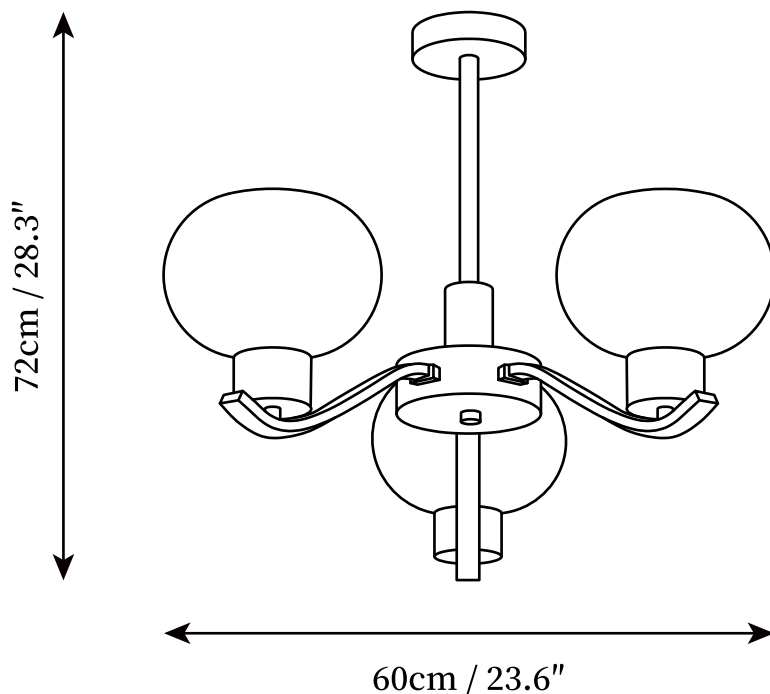

SPECIFICATION SHEET

SPECIFICATION DETAILS

*For custom options, consult factory for details

Fixture Dimensions	D 23.6" x H 28.3" (3heads)
Light source	E26 or E27 (bulb not included)
Wattage	MAX 40W incandescent bulb or LED equivalent.
Voltage	AC 110-240V
Mounting	Hardwired.
Dimming	Compatible with dimmable bulbs (bulb not included)
Control method	Compatible with common wall switches(not included)
Finishes	Chrome, Walnut color.
Shade Details	White.
Material	Iron, Glass, Ash wood.
Rod Length	12" Hanging height rod. Can be extended upon request.

SPECIFICATION SHEET

SPECIFICATION DETAILS

*For custom options, consult factory for details

Fixture Dimensions	D 27.6" x H 28.3" (5heads)
Light source	E26 or E27 (bulb not included)
Wattage	MAX 40W incandescent bulb or LED equivalent.
Voltage	AC 110-240V
Mounting	Hardwired.
Dimming	Compatible with dimmable bulbs (bulb not included)
Control method	Compatible with common wall switches (not included)
Finishes	Chrome, Walnut color.
Shade Details	White.
Material	Iron, Glass, Ash wood.
Rod Length	12" Hanging height rod. Can be extended upon request.