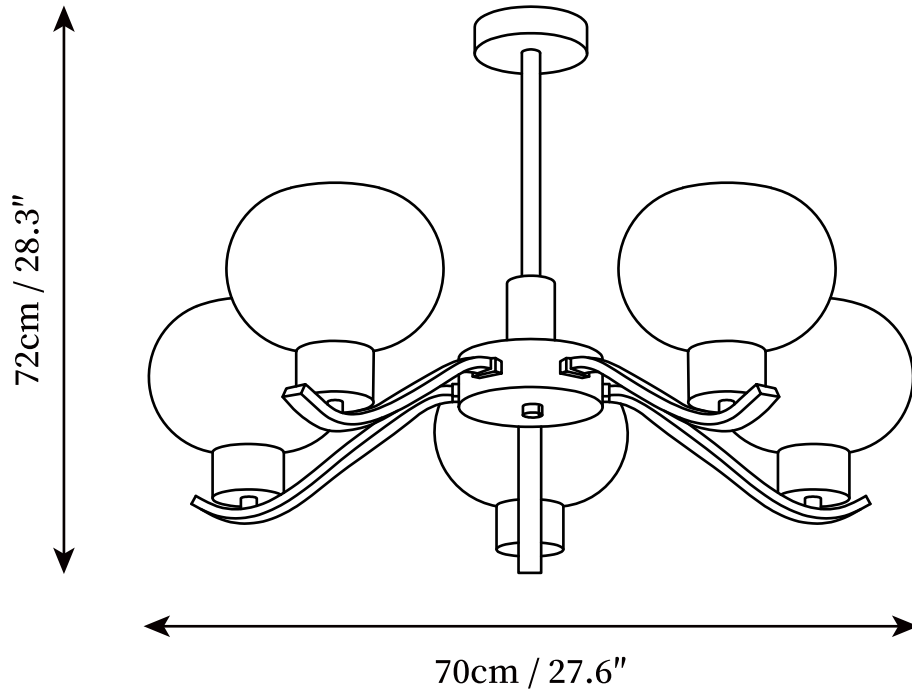

SPECIFICATION SHEET

SPECIFICATION DETAILS

*For custom options, consult factory for details

Fixture Dimensions	D 23.6" x H 28.3" (3heads)
Light source	E26 or E27 (bulb not included)
Wattage	MAX 40W incandescent bulb or LED equivalent.
Voltage	AC 110-240V
Mounting	Hardwired.
Dimming	Compatible with dimmable bulbs (bulb not included)
Control method	Compatible with common wall switches(not included)
Finishes	Chrome, Walnut color.
Shade Details	White.
Material	Iron, Glass, Ash wood.
Rod Length	12" Hanging height rod. Can be extended upon request.

SPECIFICATION SHEET

SPECIFICATION DETAILS

*For custom options, consult factory for details

Fixture Dimensions	D 27.6" x H 28.3" (5heads)
Light source	E26 or E27 (bulb not included)
Wattage	MAX 40W incandescent bulb or LED equivalent.
Voltage	AC 110-240V
Mounting	Hardwired.
Dimming	Compatible with dimmable bulbs (bulb not included)
Control method	Compatible with common wall switches (not included)
Finishes	Chrome, Walnut color.
Shade Details	White.
Material	Iron, Glass, Ash wood.
Rod Length	12" Hanging height rod. Can be extended upon request.