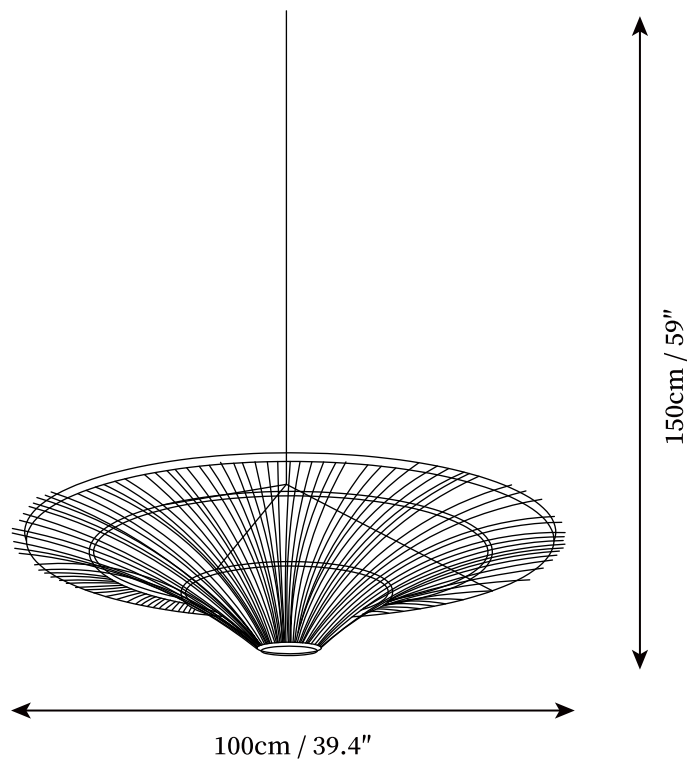

SPECIFICATION SHEET

SPECIFICATION DETAILS

*For custom options, consult factory for details

Fixture Dimensions	D 31.5" x H 59"
Light source	E26 or E27 (bulb not included)
Wattage	MAX 40W incandescent bulb or LED equivalent.
Voltage	AC 110-240V
Mounting	Hardwired.
Dimming	Compatible with dimmable bulbs (bulb not included)
Control method	Compatible with common wall switches(not included)
Finishes	Natural rattan.
Shade Details	Natural rattan.
Material	Rattan, Metal.
Wire Length	The standard length of the cord is 59" (150 cm), the length is adjustable.

SPECIFICATION SHEET

SPECIFICATION DETAILS

*For custom options, consult factory for details

Fixture Dimensions	D 39.4" x H 59"
Light source	E26 or E27 (bulb not included)
Wattage	MAX 40W incandescent bulb or LED equivalent.
Voltage	AC 110-240V
Mounting	Hardwired.
Dimming	Compatible with dimmable bulbs (bulb not included)
Control method	Compatible with common wall switches (not included)
Finishes	Natural rattan.
Shade Details	Natural rattan.
Material	Rattan, Metal.
Wire Length	The standard length of the cord is 59" (150 cm), the length is adjustable.
