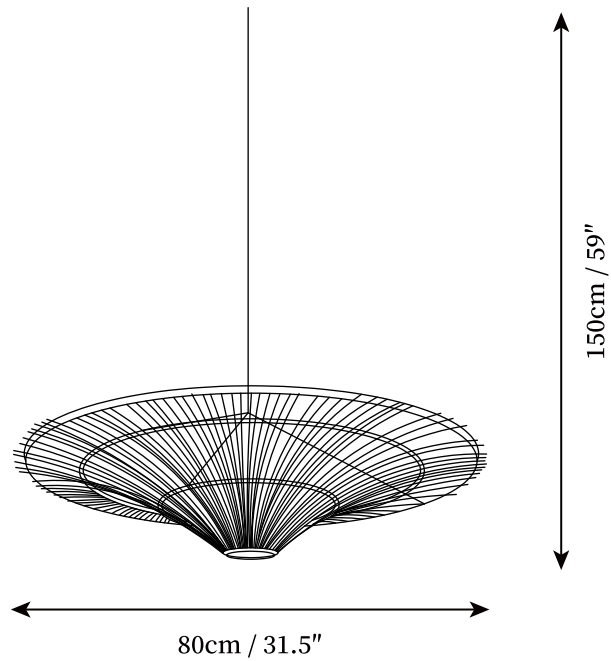

SPECIFICATION SHEET

SPECIFICATION DETAILS

*For custom options, consult factory for details

Fixture Dimensions	D 31.5" x H 59"
Light source	E26 or E27 (bulb not included)
Wattage	MAX 40W incandescent bulb or LED equivalent.
Voltage	AC 110-240V
Mounting	Hardwired.
Dimming	Compatible with dimmable bulbs (bulb not included)
Control method	Compatible with common wall switches(not included)
Finishes	Natural rattan.
Shade Details	Natural rattan.
Material	Rattan, Metal.
Wire Length	The standard length of the cord is 59" (150 cm), the length is adjustable.

SPECIFICATION SHEET

SPECIFICATION DETAILS

*For custom options, consult factory for details

Fixture Dimensions	D 39.4" x H 59"
Light source	E26 or E27 (bulb not included)
Wattage	MAX 40W incandescent bulb or LED equivalent.
Voltage	AC 110-240V
Mounting	Hardwired.
Dimming	Compatible with dimmable bulbs (bulb not included)
Control method	Compatible with common wall switches (not included)
Finishes	Natural rattan.
Shade Details	Natural rattan.
Material	Rattan, Metal.
Wire Length	The standard length of the cord is 59" (150 cm), the length is adjustable.
