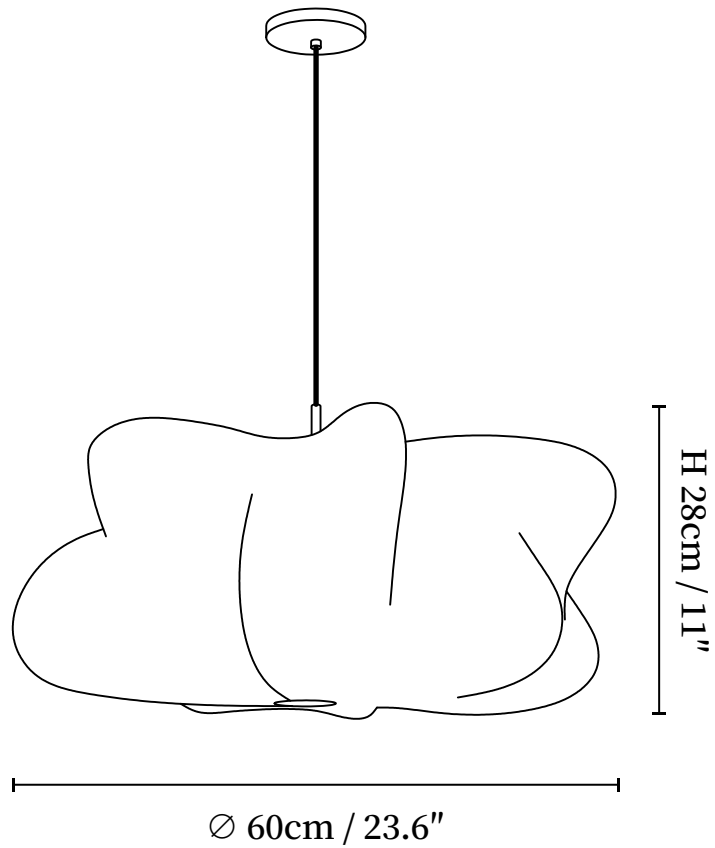

SPECIFICATION SHEET

SPECIFICATION DETAILS

*For custom options, consult factory for details

Fixture Dimensions	D 15.7" x H 7.9", D 19.6" x H 9", D 23.6" x H 11"
Light source	E26 or E27 (bulb not included)
Wattage	MAX 40W incandescent bulb or LED equivalent.
Voltage	AC 110-240V
Mounting	Hardwired.
Dimming	Compatible with dimmable bulbs (bulb not included)
Control method	Compatible with common wall switches (not included)
Finishes	White.
Shade Details	White.
Material	Silk, Iron.
Wire Length	The standard length of the suspended wire is 59" (150 cm) and the length is adjustable.