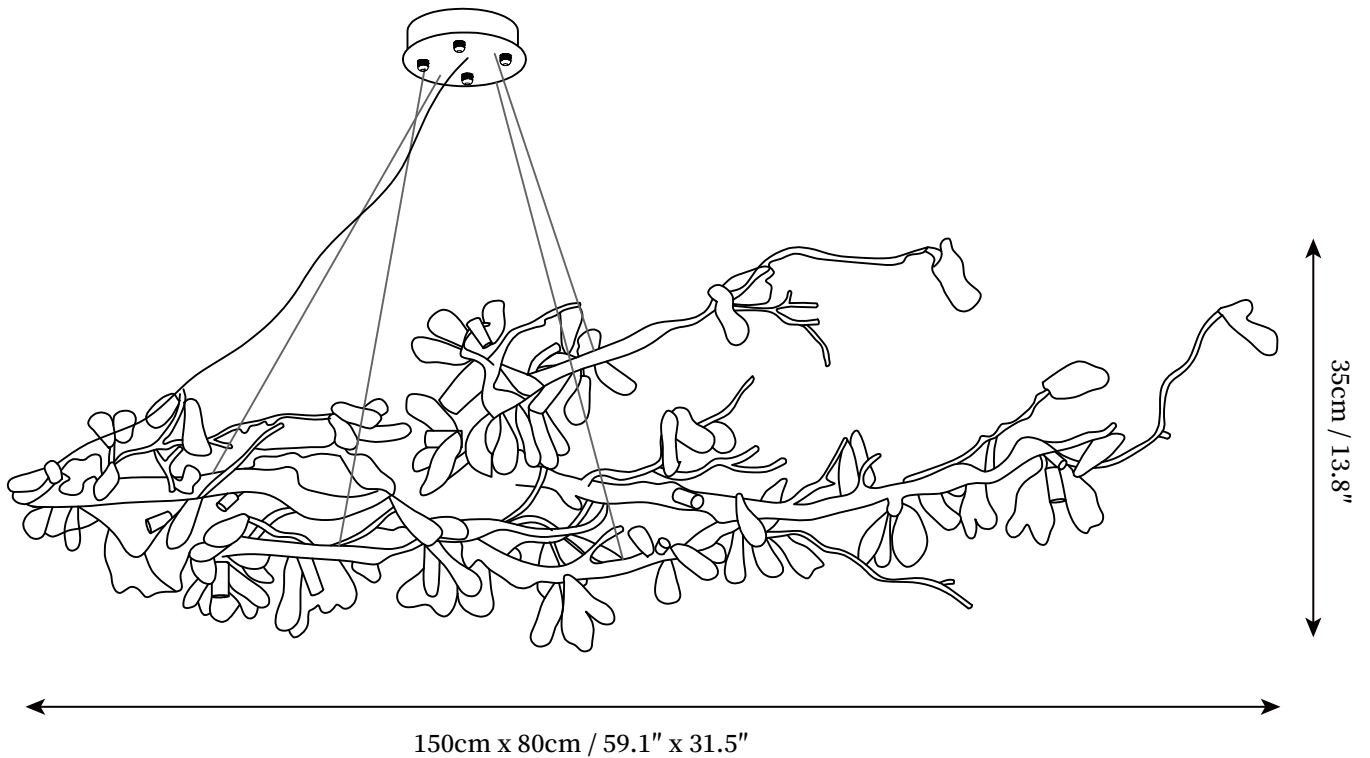

SPECIFICATION SHEET

SPECIFICATION DETAILS

*For custom options, consult factory for details

Fixture Dimensions	L 39.4" x W 23.6" x H 11.8"
Light source	G9 (bulb not included)
Wattage	MAX 5W incandescent bulb or LED equivalent.
Voltage	AC 110-240V
Mounting	Hardwired.
Dimming	Compatible with dimmable bulbs (bulb not included)
Control method	Compatible with common wall switches(not included)
Finishes	Brass
Natural Stone Color	White
Material	Natural Stone, Brass.
Wire Length	The standard length of the suspended wire is 59 "(150 cm) and the length is adjustable.

SPECIFICATION SHEET

SPECIFICATION DETAILS

*For custom options, consult factory for details

Fixture Dimensions	L 59.1" x W 31.5" x H 13.8"
Light source	G9 (bulb not included)
Wattage	MAX 5W incandescent bulb or LED equivalent.
Voltage	AC 110-240V
Mounting	Hardwired.
Dimming	Compatible with dimmable bulbs (bulb not included)
Control method	Compatible with common wall switches(not included)
Finishes	Brass
Natural Stone Color	White
Material	Natural Stone, Brass.
Wire Length	The standard length of the suspended wire is 59 "(150 cm) and the length is adjustable.