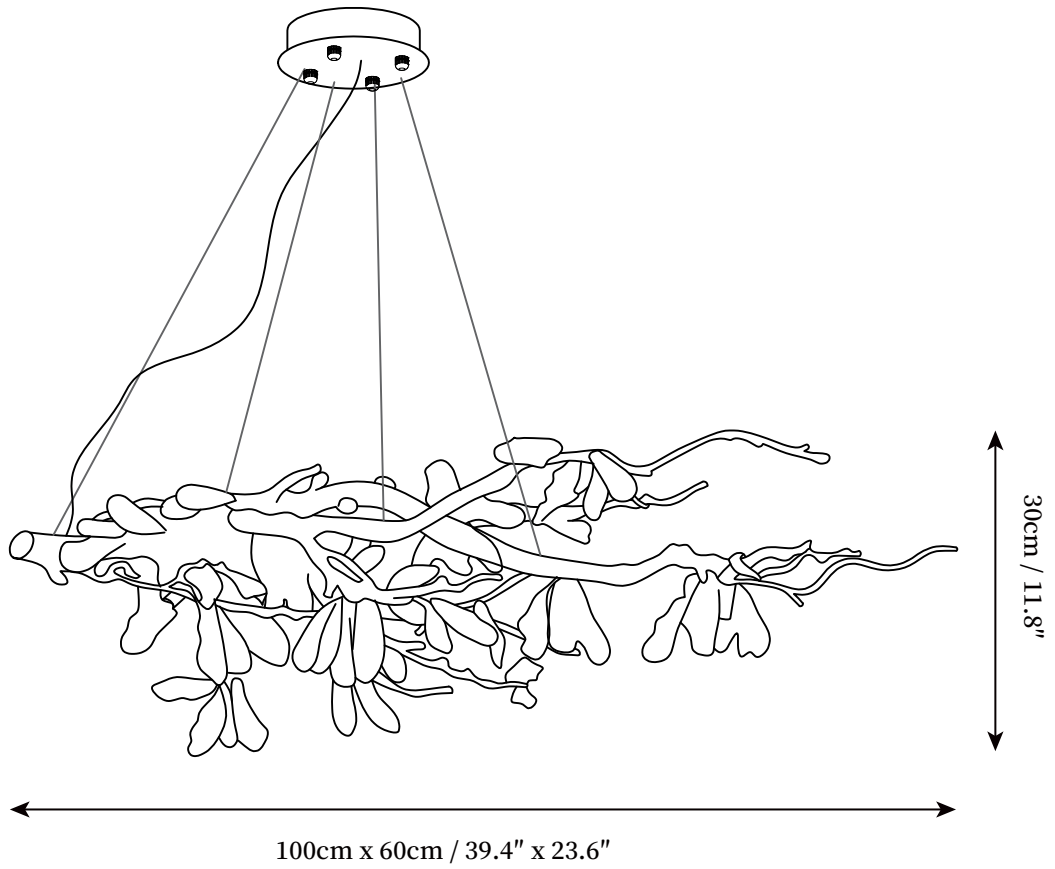

SPECIFICATION SHEET

SPECIFICATION DETAILS

*For custom options, consult factory for details

Fixture Dimensions	L 39.4" x W 23.6" x H 11.8"
Light source	G9 (bulb not included)
Wattage	MAX 5W incandescent bulb or LED equivalent.
Voltage	AC 110-240V
Mounting	Hardwired.
Dimming	Compatible with dimmable bulbs (bulb not included)
Control method	Compatible with common wall switches(not included)
Finishes	Brass
Natural Stone Color	White
Material	Natural Stone, Brass.
Wire Length	The standard length of the suspended wire is 59 "(150 cm) and the length is adjustable.

SPECIFICATION SHEET

SPECIFICATION DETAILS

*For custom options, consult factory for details

Fixture Dimensions	L 59.1" x W 31.5" x H 13.8"
Light source	G9 (bulb not included)
Wattage	MAX 5W incandescent bulb or LED equivalent.
Voltage	AC 110-240V
Mounting	Hardwired.
Dimming	Compatible with dimmable bulbs (bulb not included)
Control method	Compatible with common wall switches(not included)
Finishes	Brass
Natural Stone Color	White
Material	Natural Stone, Brass.
Wire Length	The standard length of the suspended wire is 59 "(150 cm) and the length is adjustable.