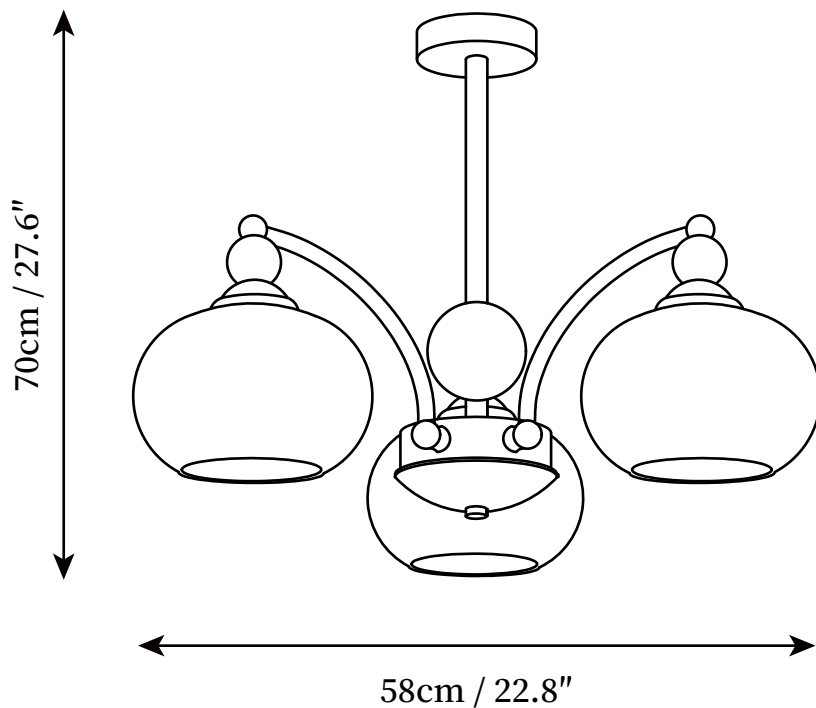

SPECIFICATION SHEET

SPECIFICATION DETAILS

*For custom options, consult factory for details

Fixture Dimensions	D 22.8" x H 27.6" (3heads)
Light source	E26 or E27 (bulb not included)
Wattage	MAX 40W incandescent bulb or LED equivalent.
Voltage	AC 110-240V
Mounting	Hardwired.
Dimming	Compatible with dimmable bulbs (bulb not included)
Control method	Compatible with common wall switches (not included)
Finishes	Chrome, Walnut color.
Shade Details	White.
Material	Iron, Glass, Ash wood.
Rod Length	12" Hanging height rod. Can be extended upon request.

SPECIFICATION SHEET

SPECIFICATION DETAILS

*For custom options, consult factory for details

Fixture Dimensions	D 29.9" x H 27.6" (5heads)
Light source	E26 or E27 (bulb not included)
Wattage	MAX 40W incandescent bulb or LED equivalent.
Voltage	AC 110-240V
Mounting	Hardwired.
Dimming	Compatible with dimmable bulbs (bulb not included)
Control method	Compatible with common wall switches(not included)
Finishes	Chrome, Walnut color.
Shade Details	White.
Material	Iron, Glass, Ash wood.
Rod Length	12" Hanging height rod. Can be extended upon request.

SPECIFICATION SHEET

SPECIFICATION DETAILS

*For custom options, consult factory for details

Fixture Dimensions	D 34.6" x H 27.6" (8heads)
Light source	E26 or E27 (bulb not included)
Wattage	MAX 40W incandescent bulb or LED equivalent.
Voltage	AC 110-240V
Mounting	Hardwired.
Dimming	Compatible with dimmable bulbs (bulb not included)
Control method	Compatible with common wall switches(not included)
Finishes	Chrome, Walnut color.
Shade Details	White.
Material	Iron, Glass, Ash wood.
Rod Length	12" Hanging height rod. Can be extended upon request.
