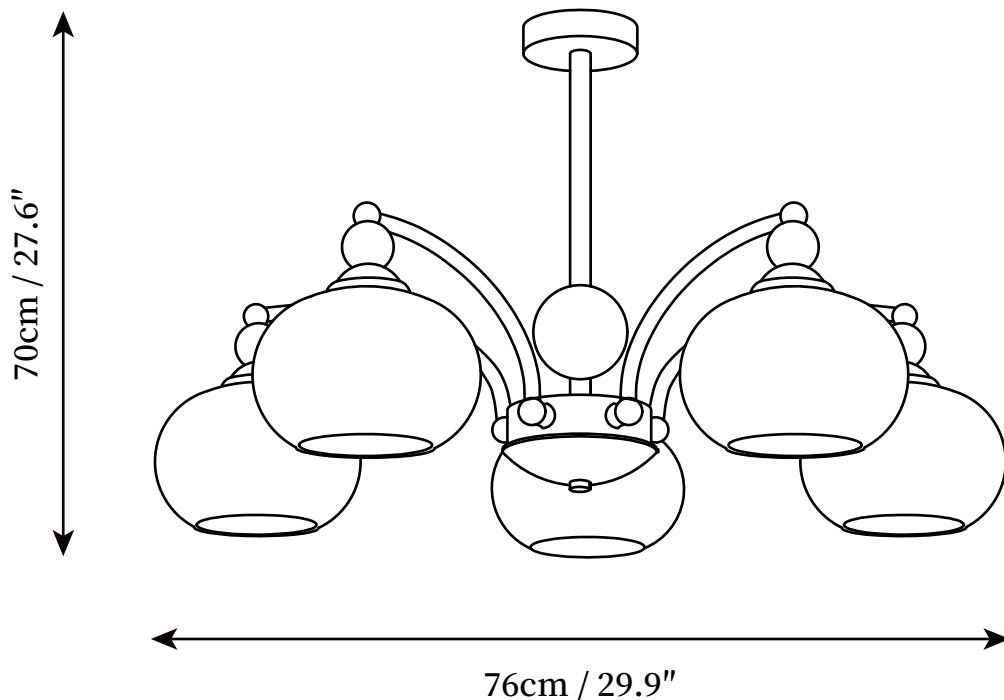

SPECIFICATION SHEET

SPECIFICATION DETAILS

*For custom options, consult factory for details

Fixture Dimensions	D 22.8" x H 27.6" (3heads)
Light source	E26 or E27 (bulb not included)
Wattage	MAX 40W incandescent bulb or LED equivalent.
Voltage	AC 110-240V
Mounting	Hardwired.
Dimming	Compatible with dimmable bulbs (bulb not included)
Control method	Compatible with common wall switches (not included)
Finishes	Chrome, Walnut color.
Shade Details	White.
Material	Iron, Glass, Ash wood.
Rod Length	12" Hanging height rod. Can be extended upon request.

SPECIFICATION SHEET

SPECIFICATION DETAILS

*For custom options, consult factory for details

Fixture Dimensions	D 29.9" x H 27.6" (5heads)
Light source	E26 or E27 (bulb not included)
Wattage	MAX 40W incandescent bulb or LED equivalent.
Voltage	AC 110-240V
Mounting	Hardwired.
Dimming	Compatible with dimmable bulbs (bulb not included)
Control method	Compatible with common wall switches(not included)
Finishes	Chrome, Walnut color.
Shade Details	White.
Material	Iron, Glass, Ash wood.
Rod Length	12" Hanging height rod. Can be extended upon request.

SPECIFICATION SHEET

SPECIFICATION DETAILS

*For custom options, consult factory for details

Fixture Dimensions	D 34.6" x H 27.6" (8heads)
Light source	E26 or E27 (bulb not included)
Wattage	MAX 40W incandescent bulb or LED equivalent.
Voltage	AC 110-240V
Mounting	Hardwired.
Dimming	Compatible with dimmable bulbs (bulb not included)
Control method	Compatible with common wall switches(not included)
Finishes	Chrome, Walnut color.
Shade Details	White.
Material	Iron, Glass, Ash wood.
Rod Length	12" Hanging height rod. Can be extended upon request.
