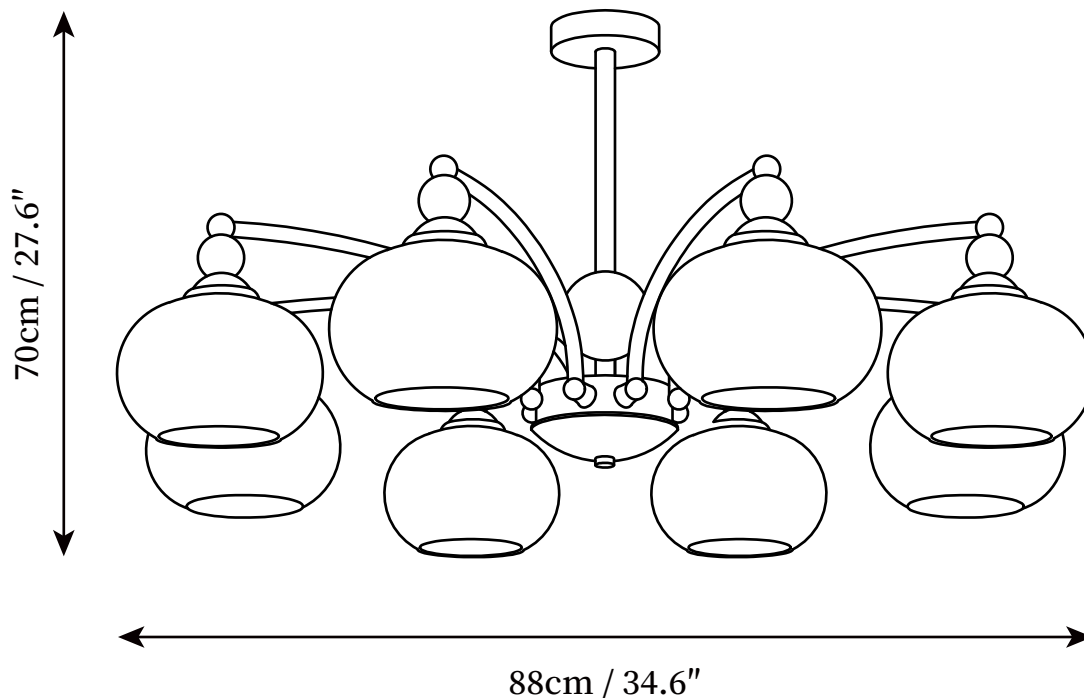

SPECIFICATION SHEET

SPECIFICATION DETAILS

*For custom options, consult factory for details

Fixture Dimensions	D 22.8" x H 27.6" (3heads)
Light source	E26 or E27 (bulb not included)
Wattage	MAX 40W incandescent bulb or LED equivalent.
Voltage	AC 110-240V
Mounting	Hardwired.
Dimming	Compatible with dimmable bulbs (bulb not included)
Control method	Compatible with common wall switches (not included)
Finishes	Chrome, Walnut color.
Shade Details	White.
Material	Iron, Glass, Ash wood.
Rod Length	12" Hanging height rod. Can be extended upon request.

SPECIFICATION SHEET

SPECIFICATION DETAILS

*For custom options, consult factory for details

Fixture Dimensions	D 29.9" x H 27.6" (5heads)
Light source	E26 or E27 (bulb not included)
Wattage	MAX 40W incandescent bulb or LED equivalent.
Voltage	AC 110-240V
Mounting	Hardwired.
Dimming	Compatible with dimmable bulbs (bulb not included)
Control method	Compatible with common wall switches(not included)
Finishes	Chrome, Walnut color.
Shade Details	White.
Material	Iron, Glass, Ash wood.
Rod Length	12" Hanging height rod. Can be extended upon request.

SPECIFICATION SHEET

SPECIFICATION DETAILS

*For custom options, consult factory for details

Fixture Dimensions	D 34.6" x H 27.6" (8heads)
Light source	E26 or E27 (bulb not included)
Wattage	MAX 40W incandescent bulb or LED equivalent.
Voltage	AC 110-240V
Mounting	Hardwired.
Dimming	Compatible with dimmable bulbs (bulb not included)
Control method	Compatible with common wall switches(not included)
Finishes	Chrome, Walnut color.
Shade Details	White.
Material	Iron, Glass, Ash wood.
Rod Length	12" Hanging height rod. Can be extended upon request.
