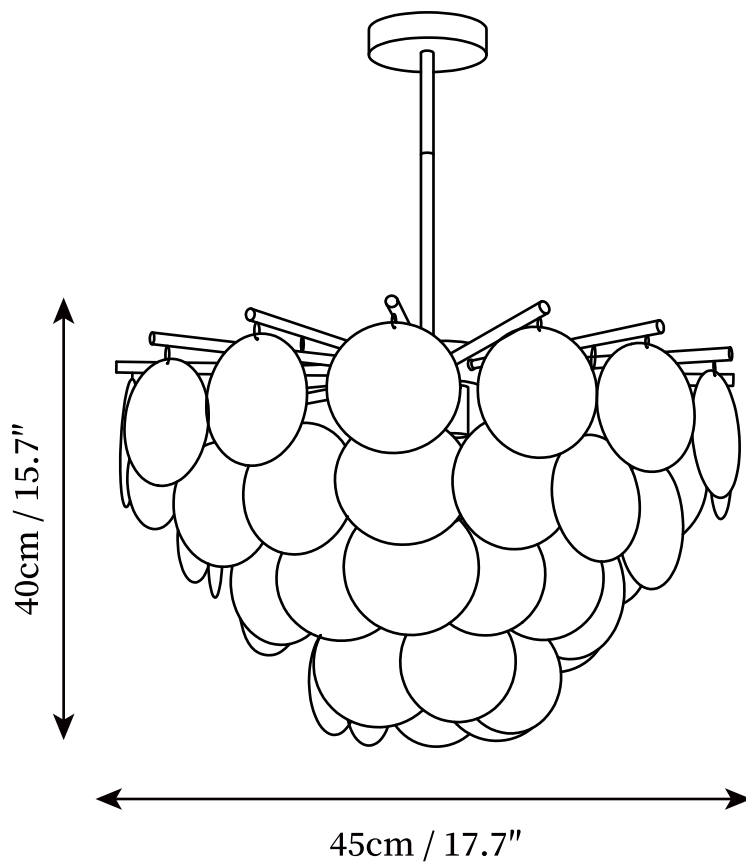

## SPECIFICATION DETAILS

\*For custom options, consult factory for details

<b>Fixture Dimensions</b>	D 17.7" x H 15.7"
<b>Light source</b>	E14*4. (bulb not included)
<b>Wattage</b>	MAX 15W incandescent bulb or LED equivalent.
<b>Voltage</b>	AC 110-240V
<b>Mounting</b>	Hardwired.
<b>Dimming</b>	Compatible with dimmable bulbs (bulb not included)
<b>Control method</b>	Compatible with common wall switches(not included)
<b>Finishes</b>	Gold.
<b>Shade Details</b>	Translucent textured glass.
<b>Material</b>	Metal, Glass.
<b>Rod Length</b>	Suspension rod length 50cm / 19.7", and can be spliced as needed.

## SPECIFICATION DETAILS

\*For custom options, consult factory for details

<b>Fixture Dimensions</b>	D 23.6" x H 17.7"
<b>Light source</b>	E14*6. (bulb not included)
<b>Wattage</b>	MAX 15W incandescent bulb or LED equivalent.
<b>Voltage</b>	AC 110-240V
<b>Mounting</b>	Hardwired.
<b>Dimming</b>	Compatible with dimmable bulbs (bulb not included)
<b>Control method</b>	Compatible with common wall switches(not included)
<b>Finishes</b>	Gold.
<b>Shade Details</b>	Translucent textured glass.
<b>Material</b>	Metal, Glass.
<b>Rod Length</b>	Suspension rod length 50cm / 19.7", and can be spliced as needed.

## SPECIFICATION DETAILS

\*For custom options, consult factory for details

<b>Fixture Dimensions</b>	D 31.5" x H 23.6"
<b>Light source</b>	E14*8. (bulb not included)
<b>Wattage</b>	MAX 15W incandescent bulb or LED equivalent.
<b>Voltage</b>	AC 110-240V
<b>Mounting</b>	Hardwired.
<b>Dimming</b>	Compatible with dimmable bulbs (bulb not included)
<b>Control method</b>	Compatible with common wall switches (not included)
<b>Finishes</b>	Gold.
<b>Shade Details</b>	Translucent textured glass.
<b>Material</b>	Metal, Glass.
<b>Rod Length</b>	Suspension rod length 50cm / 19.7", and can be spliced as needed.