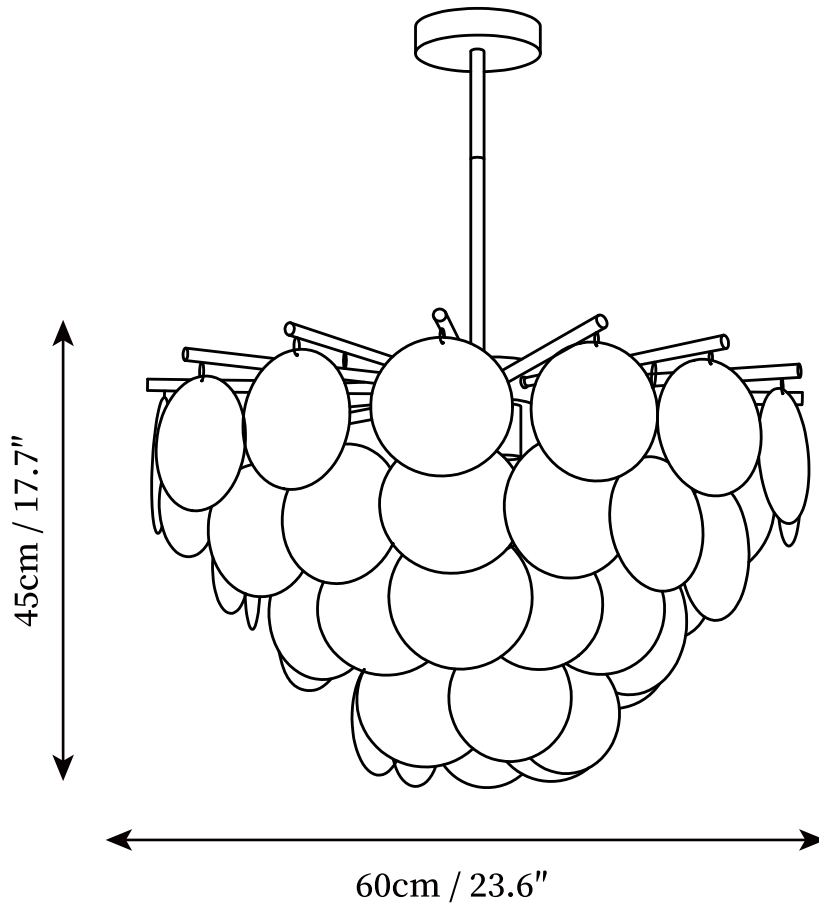

## SPECIFICATION DETAILS

\*For custom options, consult factory for details

<b>Fixture Dimensions</b>	D 17.7" x H 15.7"
<b>Light source</b>	E14*4. (bulb not included)
<b>Wattage</b>	MAX 15W incandescent bulb or LED equivalent.
<b>Voltage</b>	AC 110-240V
<b>Mounting</b>	Hardwired.
<b>Dimming</b>	Compatible with dimmable bulbs (bulb not included)
<b>Control method</b>	Compatible with common wall switches(not included)
<b>Finishes</b>	Gold.
<b>Shade Details</b>	Translucent textured glass.
<b>Material</b>	Metal, Glass.
<b>Rod Length</b>	Suspension rod length 50cm / 19.7", and can be spliced as needed.

## SPECIFICATION DETAILS

\*For custom options, consult factory for details

<b>Fixture Dimensions</b>	D 23.6" x H 17.7"
<b>Light source</b>	E14*6. (bulb not included)
<b>Wattage</b>	MAX 15W incandescent bulb or LED equivalent.
<b>Voltage</b>	AC 110-240V
<b>Mounting</b>	Hardwired.
<b>Dimming</b>	Compatible with dimmable bulbs (bulb not included)
<b>Control method</b>	Compatible with common wall switches(not included)
<b>Finishes</b>	Gold.
<b>Shade Details</b>	Translucent textured glass.
<b>Material</b>	Metal, Glass.
<b>Rod Length</b>	Suspension rod length 50cm / 19.7", and can be spliced as needed.

## SPECIFICATION DETAILS

\*For custom options, consult factory for details

<b>Fixture Dimensions</b>	D 31.5" x H 23.6"
<b>Light source</b>	E14*8. (bulb not included)
<b>Wattage</b>	MAX 15W incandescent bulb or LED equivalent.
<b>Voltage</b>	AC 110-240V
<b>Mounting</b>	Hardwired.
<b>Dimming</b>	Compatible with dimmable bulbs (bulb not included)
<b>Control method</b>	Compatible with common wall switches (not included)
<b>Finishes</b>	Gold.
<b>Shade Details</b>	Translucent textured glass.
<b>Material</b>	Metal, Glass.
<b>Rod Length</b>	Suspension rod length 50cm / 19.7", and can be spliced as needed.