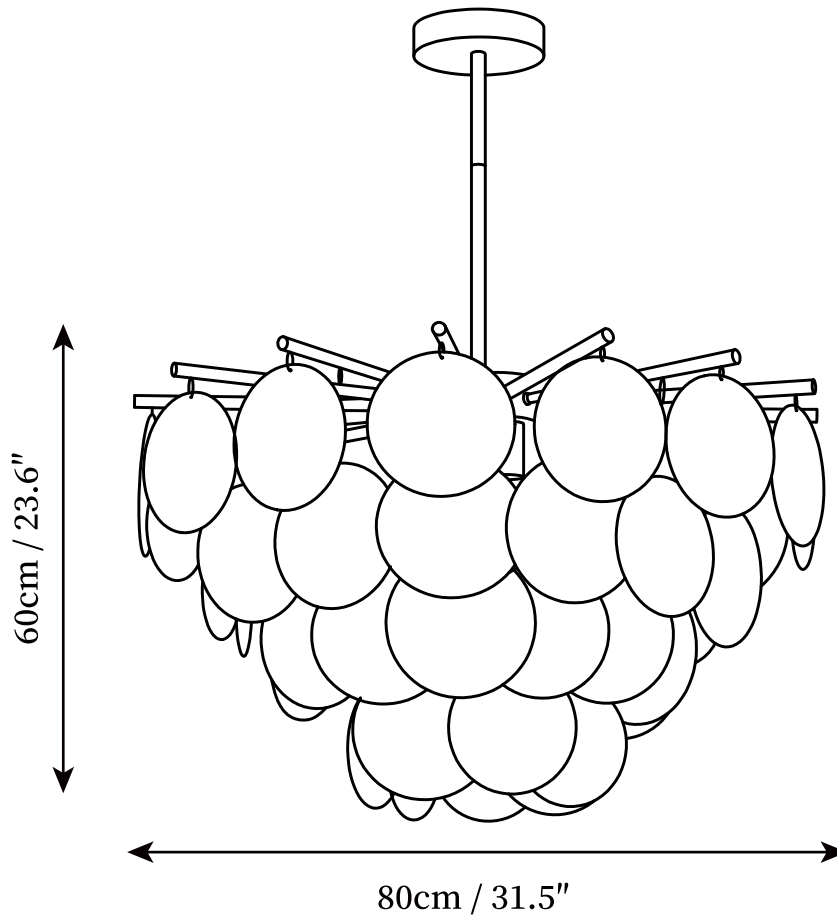

## SPECIFICATION DETAILS

\*For custom options, consult factory for details

<b>Fixture Dimensions</b>	D 17.7" x H 15.7"
<b>Light source</b>	E14*4. (bulb not included)
<b>Wattage</b>	MAX 15W incandescent bulb or LED equivalent.
<b>Voltage</b>	AC 110-240V
<b>Mounting</b>	Hardwired.
<b>Dimming</b>	Compatible with dimmable bulbs (bulb not included)
<b>Control method</b>	Compatible with common wall switches(not included)
<b>Finishes</b>	Gold.
<b>Shade Details</b>	Translucent textured glass.
<b>Material</b>	Metal, Glass.
<b>Rod Length</b>	Suspension rod length 50cm / 19.7", and can be spliced as needed.

## SPECIFICATION DETAILS

\*For custom options, consult factory for details

<b>Fixture Dimensions</b>	D 23.6" x H 17.7"
<b>Light source</b>	E14*6. (bulb not included)
<b>Wattage</b>	MAX 15W incandescent bulb or LED equivalent.
<b>Voltage</b>	AC 110-240V
<b>Mounting</b>	Hardwired.
<b>Dimming</b>	Compatible with dimmable bulbs (bulb not included)
<b>Control method</b>	Compatible with common wall switches(not included)
<b>Finishes</b>	Gold.
<b>Shade Details</b>	Translucent textured glass.
<b>Material</b>	Metal, Glass.
<b>Rod Length</b>	Suspension rod length 50cm / 19.7", and can be spliced as needed.

## SPECIFICATION DETAILS

\*For custom options, consult factory for details

<b>Fixture Dimensions</b>	D 31.5" x H 23.6"
<b>Light source</b>	E14*8. (bulb not included)
<b>Wattage</b>	MAX 15W incandescent bulb or LED equivalent.
<b>Voltage</b>	AC 110-240V
<b>Mounting</b>	Hardwired.
<b>Dimming</b>	Compatible with dimmable bulbs (bulb not included)
<b>Control method</b>	Compatible with common wall switches (not included)
<b>Finishes</b>	Gold.
<b>Shade Details</b>	Translucent textured glass.
<b>Material</b>	Metal, Glass.
<b>Rod Length</b>	Suspension rod length 50cm / 19.7", and can be spliced as needed.