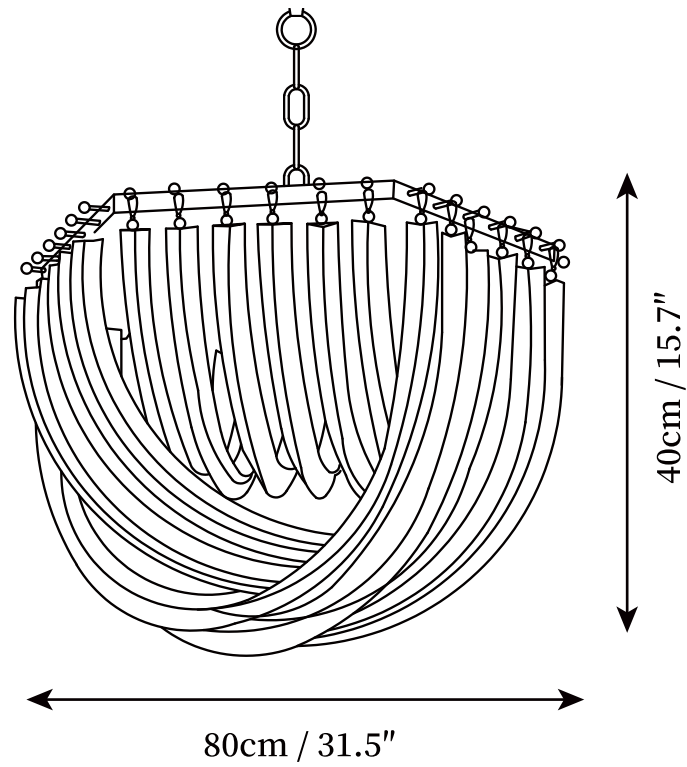

SPECIFICATION SHEET

SPECIFICATION DETAILS

*For custom options, consult factory for details

Fixture Dimensions	D 19.7" x H 15.7", D 25.6" x H 15.7", D 31.5" x H 15.7"
Light source	E14 (bulb not included)
Wattage	MAX 15W incandescent bulb or LED equivalent.
Voltage	AC 110-240V
Mounting	Hardwired.
Dimming	Compatible with dimmable bulbs (bulb not included)
Control method	Compatible with common wall switches(not included)
Finishes	Gold.
Shade Details	Clear.
Material	Metal, Glass.
Hanging Length	Suspension chain length is 50cm/19.7", the length can be specified according to needs

SPECIFICATION SHEET

SPECIFICATION DETAILS

*For custom options, consult factory for details

Fixture Dimensions	D 7.9" x H 15.7, D 11.8" x H 23.6
Light source	E14 (bulb not included)
Wattage	MAX 15W incandescent bulb or LED equivalent.
Voltage	AC 110-240V
Mounting	Hardwired.
Dimming	Compatible with dimmable bulbs (bulb not included)
Control method	Compatible with common wall switches(not included)
Finishes	Gold.
Shade Details	Clear.
Material	Metal, Glass.
Hanging Length	Suspension chain length is 50cm/19.7", the length can be specified according to needs