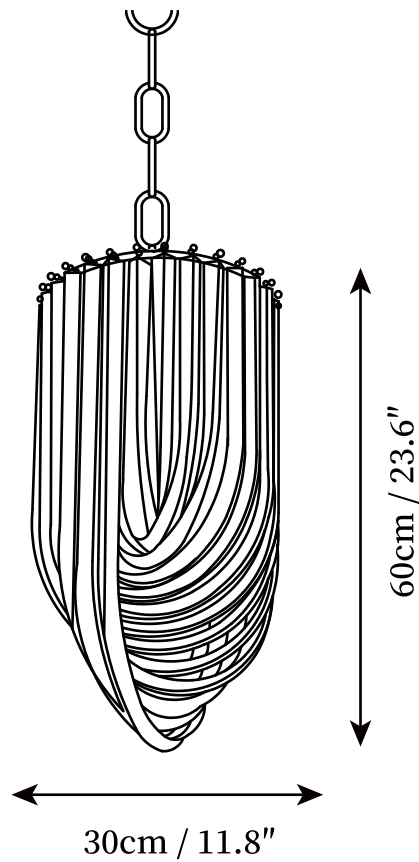

SPECIFICATION SHEET

SPECIFICATION DETAILS

*For custom options, consult factory for details

Fixture Dimensions	D 19.7" x H 15.7", D 25.6" x H 15.7", D 31.5" x H 15.7"
Light source	E14 (bulb not included)
Wattage	MAX 15W incandescent bulb or LED equivalent.
Voltage	AC 110-240V
Mounting	Hardwired.
Dimming	Compatible with dimmable bulbs (bulb not included)
Control method	Compatible with common wall switches(not included)
Finishes	Gold.
Shade Details	Clear.
Material	Metal, Glass.
Hanging Length	Suspension chain length is 50cm/19.7", the length can be specified according to needs

SPECIFICATION SHEET

SPECIFICATION DETAILS

*For custom options, consult factory for details

Fixture Dimensions	D 7.9" x H 15.7, D 11.8" x H 23.6
Light source	E14 (bulb not included)
Wattage	MAX 15W incandescent bulb or LED equivalent.
Voltage	AC 110-240V
Mounting	Hardwired.
Dimming	Compatible with dimmable bulbs (bulb not included)
Control method	Compatible with common wall switches(not included)
Finishes	Gold.
Shade Details	Clear.
Material	Metal, Glass.
Hanging Length	Suspension chain length is 50cm/19.7", the length can be specified according to needs