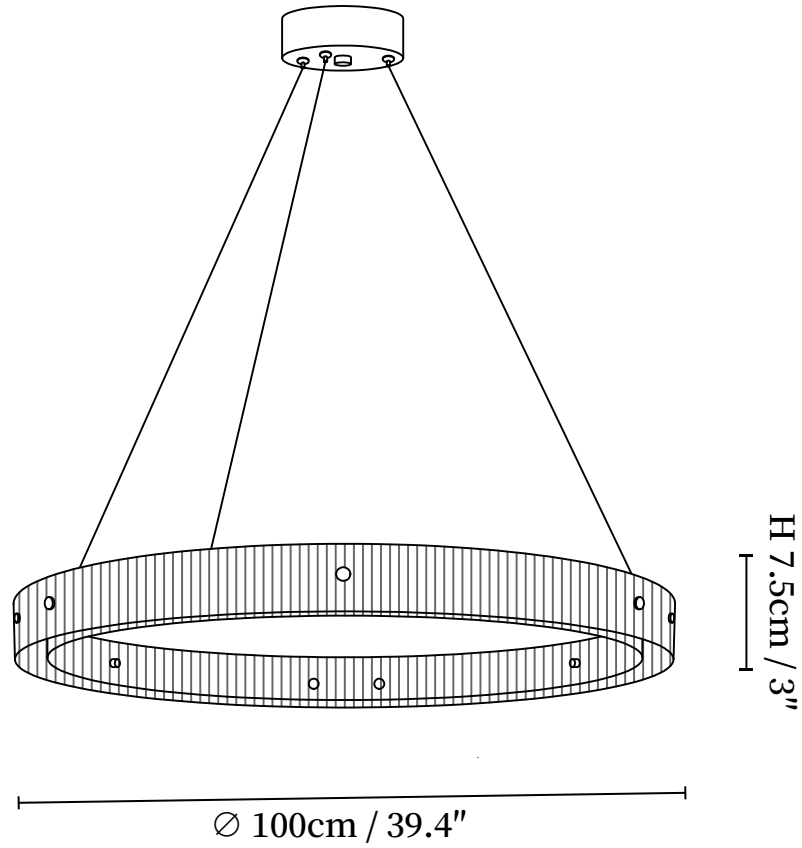

SPECIFICATION SHEET

SPECIFICATION DETAILS

*For custom options, consult factory for details

Fixture Dimensions	D 23.6" x H 3", D 31.5" x H 3", D 39.3" x H 3"
Light source	Integrated LED
Wattage	~62 watts/~90 watts/~100 watts
Voltage	AC 110-240V
Dimming	Not supported
CRI(Ra)	90+CRI
Mounting	Hardwired.
LED Rated Life	50000 hours
Color Temperature	Warm Light (3000K), Neutral Light (4000K), Cool Light (6000K)
Control method	Compatible with common wall switches (not included)
Finishes	Black, Smoke Gray.
Shade Details	Ceiling.
Material	Aluminum, Glass.
Wire Length	The standard length of the cord is 59" (150 cm), the length is adjustable.