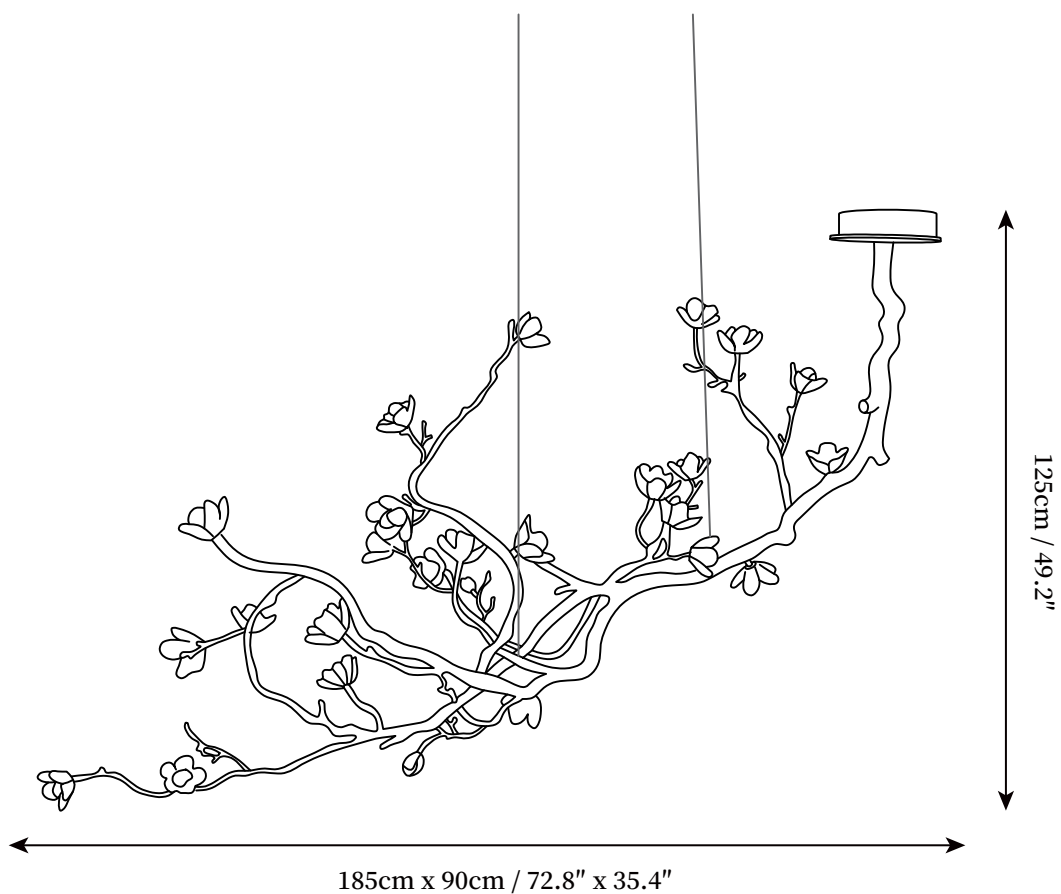

# SPECIFICATION SHEET

---

## SPECIFICATION DETAILS

\*For custom options, consult factory for details

|                           |   |
|---------------------------|---|
| <b>Fixture Dimensions</b> | L 72.8" x W 35.4" x H 49.2"   |
| <b>Light source</b>       | G4 (bulb not included)  |
| <b>Wattage</b>            | MAX 3W incandescent bulb or LED equivalent.   |
| <b>Voltage</b>            | AC 110-240V   |
| <b>Mounting</b>           | Hardwired.  |
| <b>Dimming</b>            | Compatible with dimmable bulbs (bulb not included)                                      |
| <b>Control method</b>     | Compatible with common wall switches (not included)                                     |
| <b>Finishes</b>           | Brass stained black   |
| <b>Shade Details</b>      | White   |
| <b>Material</b>           | Ceramic, Brass  |
| <b>Wire Length</b>        | The standard length of the suspended wire is 59 "(150 cm) and the length is adjustable. |