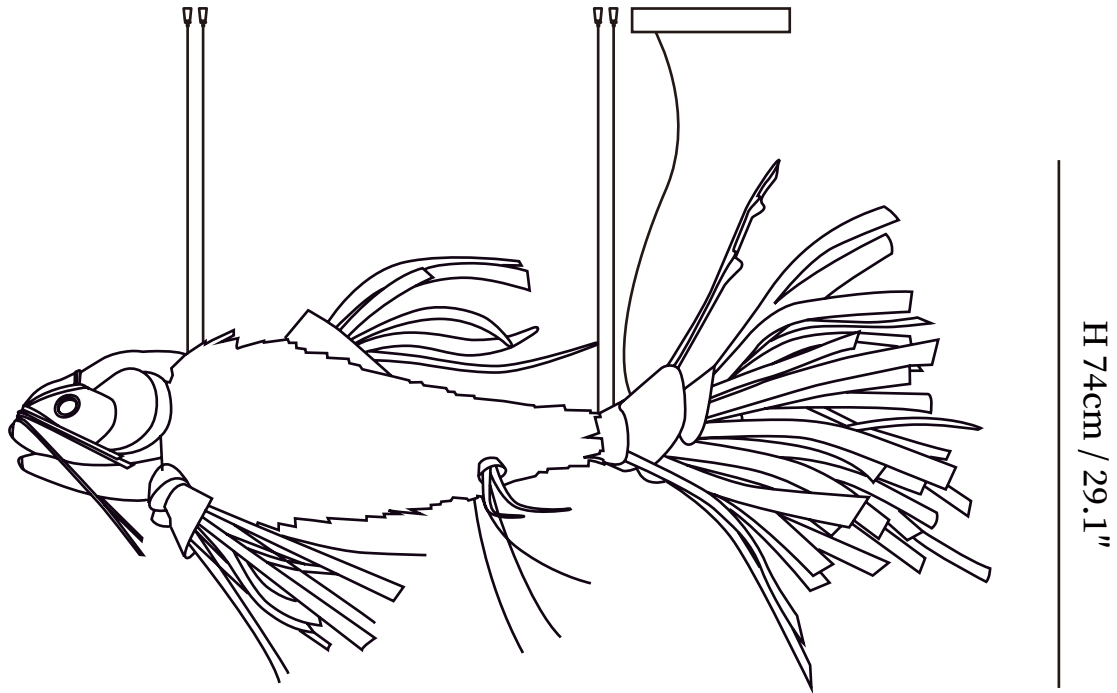

SPECIFICATION SHEET

L 150cm x W 70cm / 59" x W 27.5"

SPECIFICATION DETAILS

*For custom options, consult factory for details

Fixture Dimmensions	L 59" x W 27.5" x H 29.1"
Light source	E27
Wattage	Max 40W
Voltage	AC 110-240V
Color Temperature	Based on the purchase of light bulbs
CRI(Ra)	80CRI
Mounting	Ceiling
Driver Required	NO
Optional Color Temps	Buy bulbs as needed
LED Rated Life	Based on bulb life (we do not supply bulbs)
Dimming	Dimming is not supported
Finishes	Wood Color
Glass Details	Wood Color
Material	Wood, Metal, Wood Skin
Wire Length	59"
Wire Type	Black Coaxial Wire

SPECIFICATION SHEET

L 180cm x W 82cm / 70.9" x 32.3"

SPECIFICATION DETAILS

*For custom options, consult factory for details

Fixture Dimensions	L 70.9" x W 32.3" x H 34.6"
Light source	E27
Wattage	Max 40W
Voltage	AC 110-240V
Color Temperature	Based on the purchase of light bulbs
CRI(Ra)	80CRI
Mounting	Ceiling
Driver Required	NO
Optional Color Temps	Buy bulbs as needed
LED Rated Life	Based on bulb life (we do not supply bulbs)
Dimming	Dimming is not supported
Finishes	Wood Color
Glass Details	Wood Color
Material	Wood, Metal, Wood Skin
Wire Length	59"
Wire Type	Black Coaxial Wire

SPECIFICATION SHEET

L 200cm x W 94cm / 78.7" x 37"

SPECIFICATION DETAILS

*For custom options, consult factory for details

Fixture Dimensions	L 78.7" x W 37" x H 39"
Light source	E27
Wattage	Max 40W
Voltage	AC 110-240V
Color Temperature	Based on the purchase of light bulbs
CRI(Ra)	80CRI
Mounting	Ceiling
Driver Required	NO
Optional Color Temps	Buy bulbs as needed
LED Rated Life	Based on bulb life (we do not supply bulbs)
Dimming	Dimming is not supported
Finishes	Wood Color
Glass Details	Wood Color
Material	Wood, Metal, Wood Skin
Wire Length	59"
Wire Type	Black Coaxial Wire