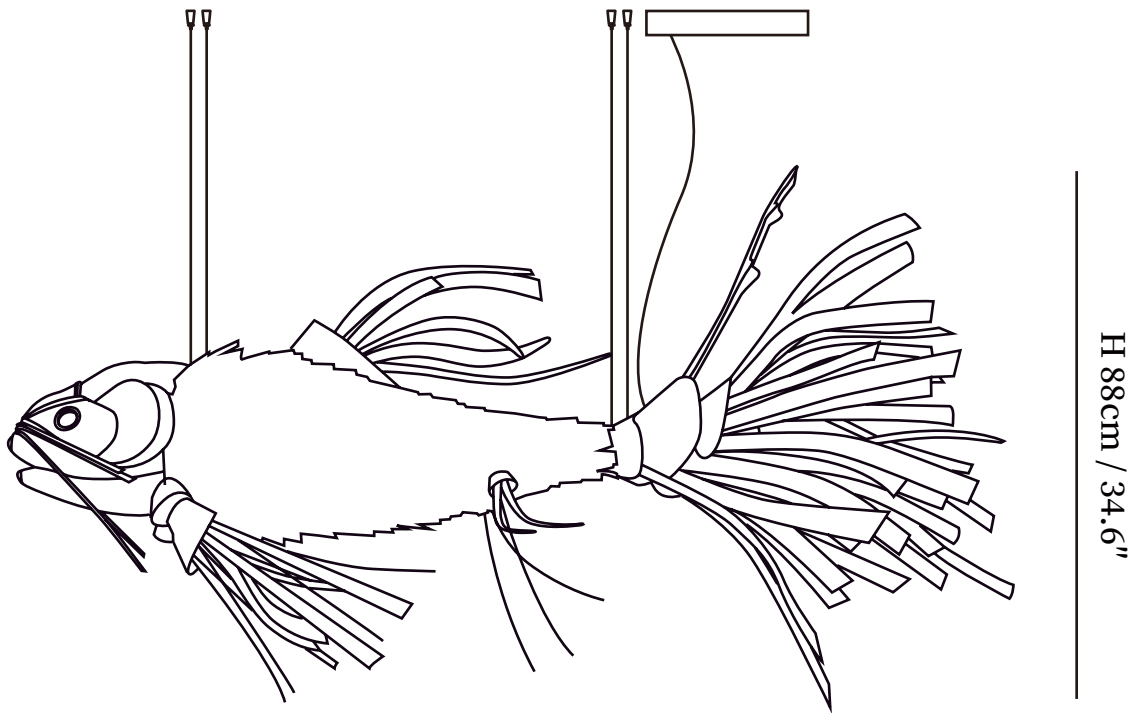

SPECIFICATION SHEET

L 150cm x W 70cm / 59" x W 27.5"

SPECIFICATION DETAILS

*For custom options, consult factory for details

Fixture Dimmensions	L 59" x W 27.5" x H 29.1"
Light source	E27
Wattage	Max 40W
Voltage	AC 110-240V
Color Temperature	Based on the purchase of light bulbs
CRI(Ra)	80CRI
Mounting	Ceiling
Driver Required	NO
Optional Color Temps	Buy bulbs as needed
LED Rated Life	Based on bulb life (we do not supply bulbs)
Dimming	Dimming is not supported
Finishes	Wood Color
Glass Details	Wood Color
Material	Wood, Metal, Wood Skin
Wire Length	59"
Wire Type	Black Coaxial Wire

SPECIFICATION SHEET

L 180cm x W 82cm / 70.9" x 32.3"

SPECIFICATION DETAILS

*For custom options, consult factory for details

Fixture Dimensions	L 70.9" x W 32.3" x H 34.6"
Light source	E27
Wattage	Max 40W
Voltage	AC 110-240V
Color Temperature	Based on the purchase of light bulbs
CRI(Ra)	80CRI
Mounting	Ceiling
Driver Required	NO
Optional Color Temps	Buy bulbs as needed
LED Rated Life	Based on bulb life (we do not supply bulbs)
Dimming	Dimming is not supported
Finishes	Wood Color
Glass Details	Wood Color
Material	Wood, Metal, Wood Skin
Wire Length	59"
Wire Type	Black Coaxial Wire

SPECIFICATION SHEET

L 200cm x W 94cm / 78.7" x 37"

SPECIFICATION DETAILS

*For custom options, consult factory for details

Fixture Dimensions	L 78.7" x W 37" x H 39"
Light source	E27
Wattage	Max 40W
Voltage	AC 110-240V
Color Temperature	Based on the purchase of light bulbs
CRI(Ra)	80CRI
Mounting	Ceiling
Driver Required	NO
Optional Color Temps	Buy bulbs as needed
LED Rated Life	Based on bulb life (we do not supply bulbs)
Dimming	Dimming is not supported
Finishes	Wood Color
Glass Details	Wood Color
Material	Wood, Metal, Wood Skin
Wire Length	59"
Wire Type	Black Coaxial Wire