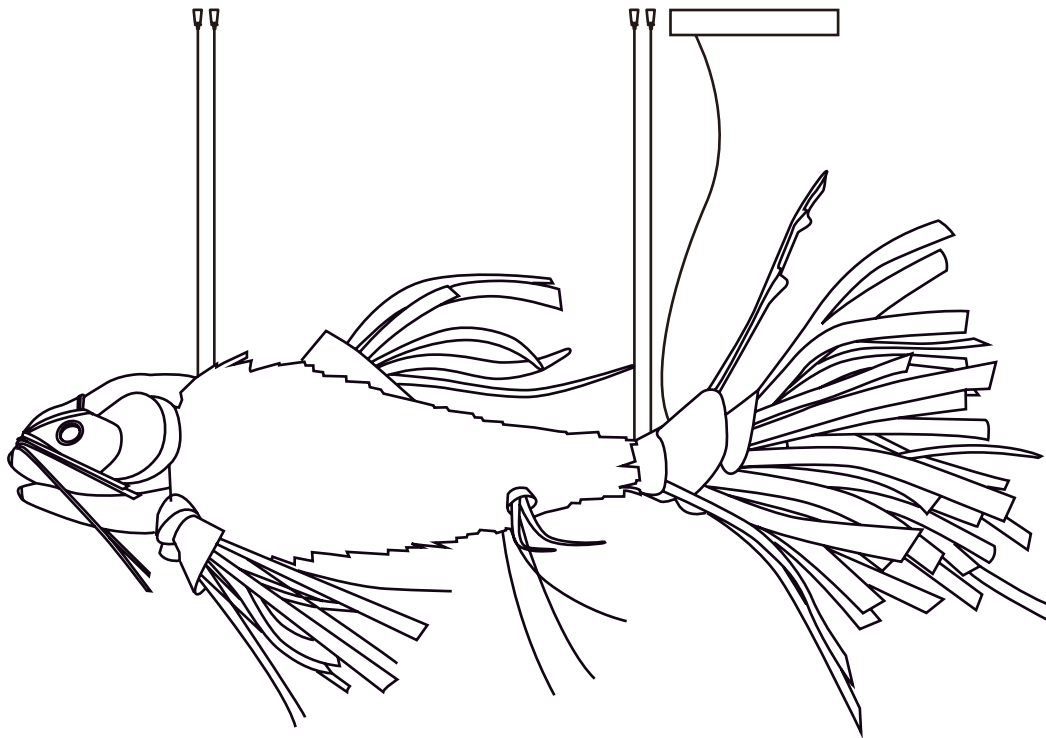

SPECIFICATION SHEET

L 180cm x W 82cm / 70.9" x 32.3"

SPECIFICATION DETAILS

*For custom options, consult factory for details

Fixture Dimensions	L 70.9" x W 32.3" x H 34.6"
Light source	E27
Wattage	Max 40W
Voltage	AC 110-240V
Color Temperature	Based on the purchase of light bulbs
CRI(Ra)	80CRI
Mounting	Ceiling
Driver Required	NO
Optional Color Temps	Buy bulbs as needed
LED Rated Life	Based on bulb life (we do not supply bulbs)
Dimming	Dimming is not supported
Finishes	Wood Color
Glass Details	Wood Color
Material	Wood, Metal, Wood Skin
Wire Length	59"
Wire Type	Black Coaxial Wire

SPECIFICATION SHEET

L 200cm x W 94cm / 78.7" x 37"

SPECIFICATION DETAILS

*For custom options, consult factory for details

Fixture Dimensions	L 78.7" x W 37" x H 39"
Light source	E27
Wattage	Max 40W
Voltage	AC 110-240V
Color Temperature	Based on the purchase of light bulbs
CRI(Ra)	80CRI
Mounting	Ceiling
Driver Required	NO
Optional Color Temps	Buy bulbs as needed
LED Rated Life	Based on bulb life (we do not supply bulbs)
Dimming	Dimming is not supported
Finishes	Wood Color
Glass Details	Wood Color
Material	Wood, Metal, Wood Skin
Wire Length	59"
Wire Type	Black Coaxial Wire

SPECIFICATION SHEET

H 124cm / 48.8"

L 250cm x W 117cm / 98.4" x 46.1"

SPECIFICATION DETAILS

*For custom options, consult factory for details

Fixture Dimensions	L 98.4" x W 46.1" x H 48.8"
Light source	E27
Wattage	Max 40W
Voltage	AC 110-240V
Color Temperature	Based on the purchase of light bulbs
CRI(Ra)	80CRI
Mounting	Ceiling
Driver Required	NO
Optional Color Temps	Buy bulbs as needed
LED Rated Life	Based on bulb life (we do not supply bulbs)
Dimming	Dimming is not supported
Finishes	Wood Color
Glass Details	Wood Color
Material	Wood, Metal, Wood Skin
Wire Length	59"
Wire Type	Black Coaxial Wire