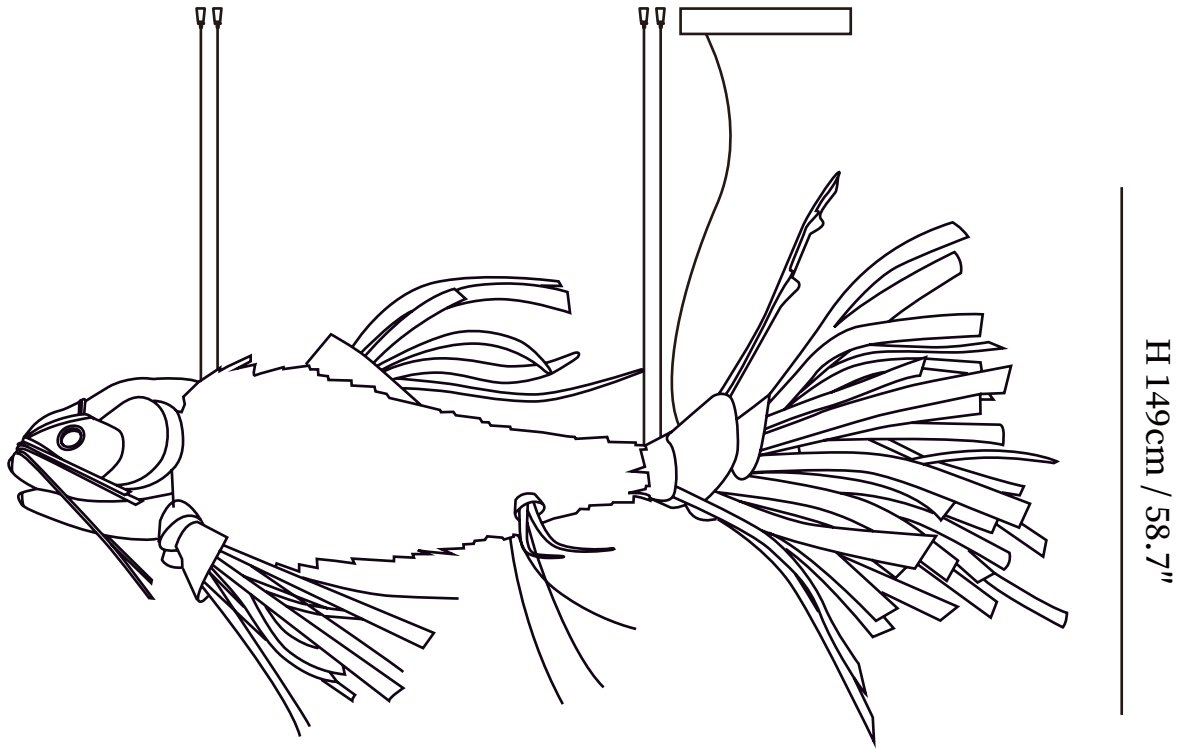

SPECIFICATION SHEET

L 200cm x W 94cm / 78.7" x 37"

SPECIFICATION DETAILS

*For custom options, consult factory for details

Fixture Dimensions	L 78.7" x W 37" x H 39"
Light source	E27
Wattage	Max 40W
Voltage	AC 110-240V
Color Temperature	Based on the purchase of light bulbs
CRI(Ra)	80CRI
Mounting	Ceiling
Driver Required	NO
Optional Color Temps	Buy bulbs as needed
LED Rated Life	Based on bulb life (we do not supply bulbs)
Dimming	Dimming is not supported
Finishes	Wood Color
Glass Details	Wood Color
Material	Wood, Metal, Wood Skin
Wire Length	59"
Wire Type	Black Coaxial Wire

SPECIFICATION SHEET

H 124cm / 48.8"

L 250cm x W 117cm / 98.4" x 46.1"

SPECIFICATION DETAILS

*For custom options, consult factory for details

Fixture Dimensions	L 98.4" x W 46.1" x H 48.8"
Light source	E27
Wattage	Max 40W
Voltage	AC 110-240V
Color Temperature	Based on the purchase of light bulbs
CRI(Ra)	80CRI
Mounting	Ceiling
Driver Required	NO
Optional Color Temps	Buy bulbs as needed
LED Rated Life	Based on bulb life (we do not supply bulbs)
Dimming	Dimming is not supported
Finishes	Wood Color
Glass Details	Wood Color
Material	Wood, Metal, Wood Skin
Wire Length	59"
Wire Type	Black Coaxial Wire

SPECIFICATION SHEET

L 300cm x W 140cm / 118.1" x 55.1"

SPECIFICATION DETAILS

*For custom options, consult factory for details

Fixture Dimensions	L 118.1" x W 55.1" x H 58.7"
Light source	E27
Wattage	Max 40W
Voltage	AC 110-240V
Color Temperature	Based on the purchase of light bulbs
CRI(Ra)	80CRI
Mounting	Ceiling
Driver Required	NO
Optional Color Temps	Buy bulbs as needed
LED Rated Life	Based on bulb life (we do not supply bulbs)
Dimming	Dimming is not supported
Finishes	Wood Color
Glass Details	Wood Color
Material	Wood, Metal, Wood Skin
Wire Length	59"
Wire Type	Black Coaxial Wire