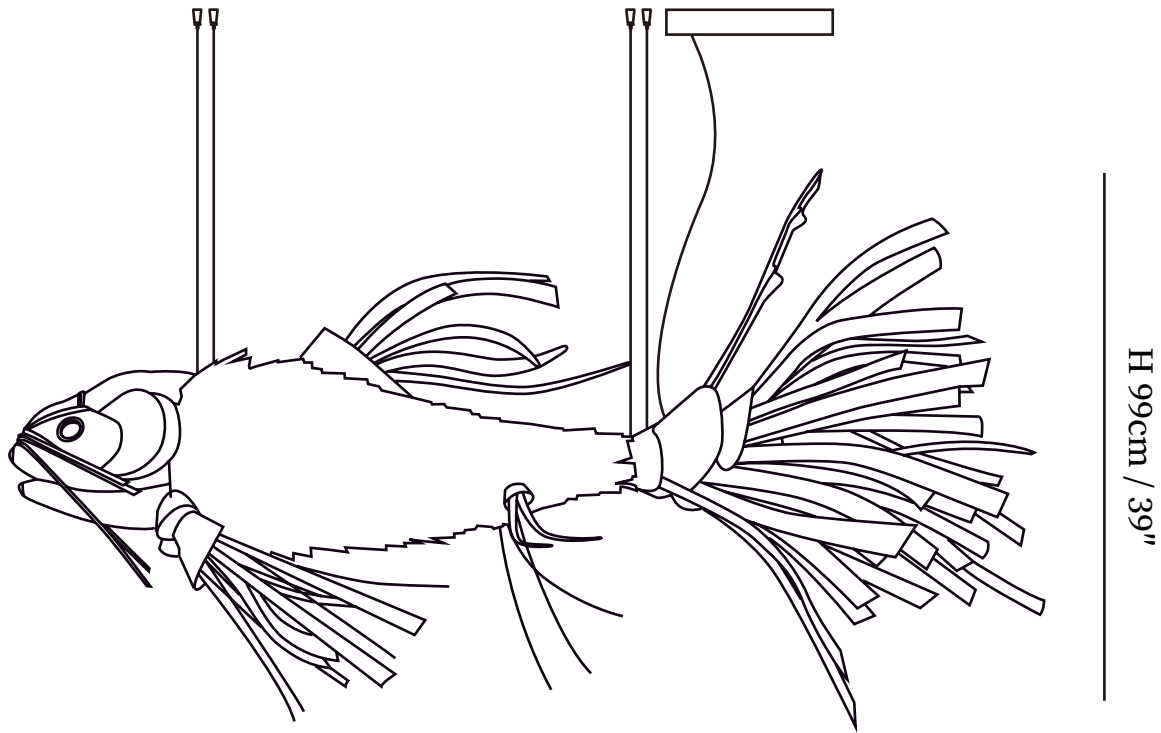

SPECIFICATION SHEET

L 150cm x W 70cm / 59" x W 27.5"

SPECIFICATION DETAILS

*For custom options, consult factory for details

Fixture Dimmensions	L 59" x W 27.5" x H 29.1"
Light source	E27
Wattage	Max 40W
Voltage	AC 110-240V
Color Temperature	Based on the purchase of light bulbs
CRI(Ra)	80CRI
Mounting	Ceiling
Driver Required	NO
Optional Color Temps	Buy bulbs as needed
LED Rated Life	Based on bulb life (we do not supply bulbs)
Dimming	Dimming is not supported
Finishes	Wood Color
Glass Details	Wood Color
Material	Wood, Metal, Wood Skin
Wire Length	59"
Wire Type	Black Coaxial Wire

SPECIFICATION SHEET

L 180cm x W 82cm / 70.9" x 32.3"

SPECIFICATION DETAILS

*For custom options, consult factory for details

Fixture Dimensions	L 70.9" x W 32.3" x H 34.6"
Light source	E27
Wattage	Max 40W
Voltage	AC 110-240V
Color Temperature	Based on the purchase of light bulbs
CRI(Ra)	80CRI
Mounting	Ceiling
Driver Required	NO
Optional Color Temps	Buy bulbs as needed
LED Rated Life	Based on bulb life (we do not supply bulbs)
Dimming	Dimming is not supported
Finishes	Wood Color
Glass Details	Wood Color
Material	Wood, Metal, Wood Skin
Wire Length	59"
Wire Type	Black Coaxial Wire

SPECIFICATION SHEET

L 200cm x W 94cm / 78.7" x 37"

SPECIFICATION DETAILS

*For custom options, consult factory for details

Fixture Dimensions	L 78.7" x W 37" x H 39"
Light source	E27
Wattage	Max 40W
Voltage	AC 110-240V
Color Temperature	Based on the purchase of light bulbs
CRI(Ra)	80CRI
Mounting	Ceiling
Driver Required	NO
Optional Color Temps	Buy bulbs as needed
LED Rated Life	Based on bulb life (we do not supply bulbs)
Dimming	Dimming is not supported
Finishes	Wood Color
Glass Details	Wood Color
Material	Wood, Metal, Wood Skin
Wire Length	59"
Wire Type	Black Coaxial Wire