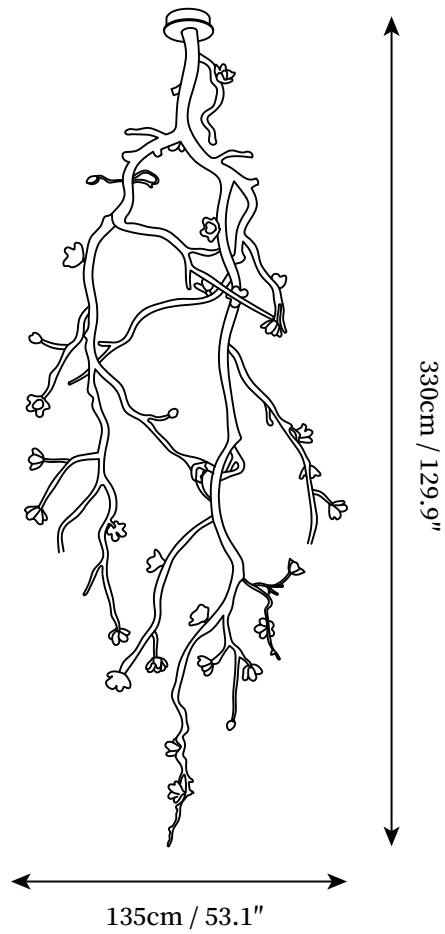

SPECIFICATION SHEET

SPECIFICATION DETAILS

*For custom options, consult factory for details

Fixture Dimensions	L 53.1" x H 129.9"
Light source	G4 (bulb not included)
Wattage	MAX 3W incandescent bulb or LED equivalent.
Voltage	AC 110-240V
Mounting	Hardwired.
Dimming	Compatible with dimmable bulbs (bulb not included)
Control method	Compatible with common wall switches(not included)
Finishes	Brass stained black
Shade Details	White
Material	Ceramic, Brass
Wire Length	NO
