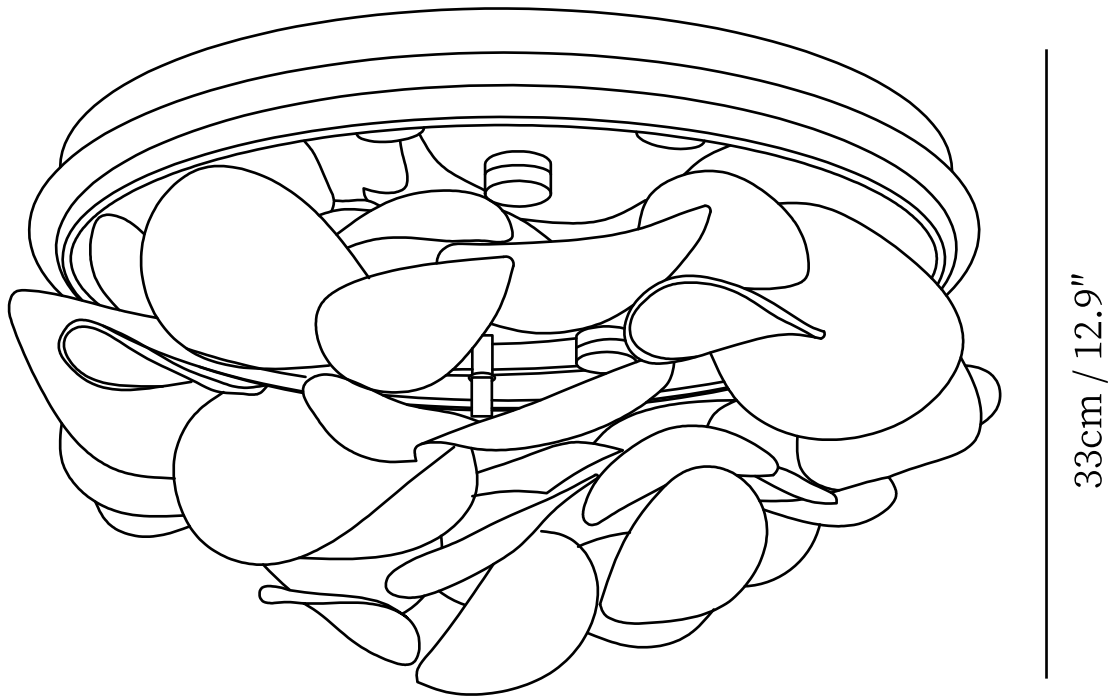

SPECIFICATION SHEET

SPECIFICATION DETAILS

*For custom options, consult factory for details

Fixture Dimensions	D 15.7" x H 9.1"
Light source	Integrated LED
Wattage	~40 W
Voltage	AC 110-240V
Color Temperature	3000K
CRI(Ra)	80CRI
Mounting	Ceiling
Driver Required	Yes
Optional Color Temps	Warm Light (3000K), Neutral Light (4500K), Cool Light (6000K)
LED Rated Life	30000 hours
Dimming	Dimming is not supported
Finishes	White.
Shade Details	White.
Material	Aluminum, Glass.
Wire Length	No
Wire Type	No

SPECIFICATION SHEET

SPECIFICATION DETAILS

*For custom options, consult factory for details

Fixture Dimensions	D 23.6" x H 10.6"
Light source	Integrated LED
Wattage	~70 W
Voltage	AC 110-240V
Color Temperature	3000K
CRI(Ra)	80CRI
Mounting	Ceiling
Driver Required	Yes
Optional Color Temps	Warm Light (3000K), Neutral Light (4500K), Cool Light (6000K)
LED Rated Life	30000 hours
Dimming	Dimming is not supported
Finishes	White.
Shade Details	White.
Material	Aluminum, Glass.
Wire Length	No
Wire Type	No

SPECIFICATION SHEET

80cm / 31.5"

33cm / 12.9"

SPECIFICATION DETAILS

*For custom options, consult factory for details

Fixture Dimensions	D 31.5" x H 12.9"
Light source	Integrated LED
Wattage	~100 W
Voltage	AC 110-240V
Color Temperature	3000K
CRI(Ra)	80CRI
Mounting	Ceiling
Driver Required	Yes
Optional Color Temps	Warm Light (3000K), Neutral Light (4500K), Cool Light (6000K)
LED Rated Life	30000 hours
Dimming	Dimming is not supported
Finishes	White.
Shade Details	White.
Material	Aluminum, Glass.
Wire Length	No
Wire Type	No