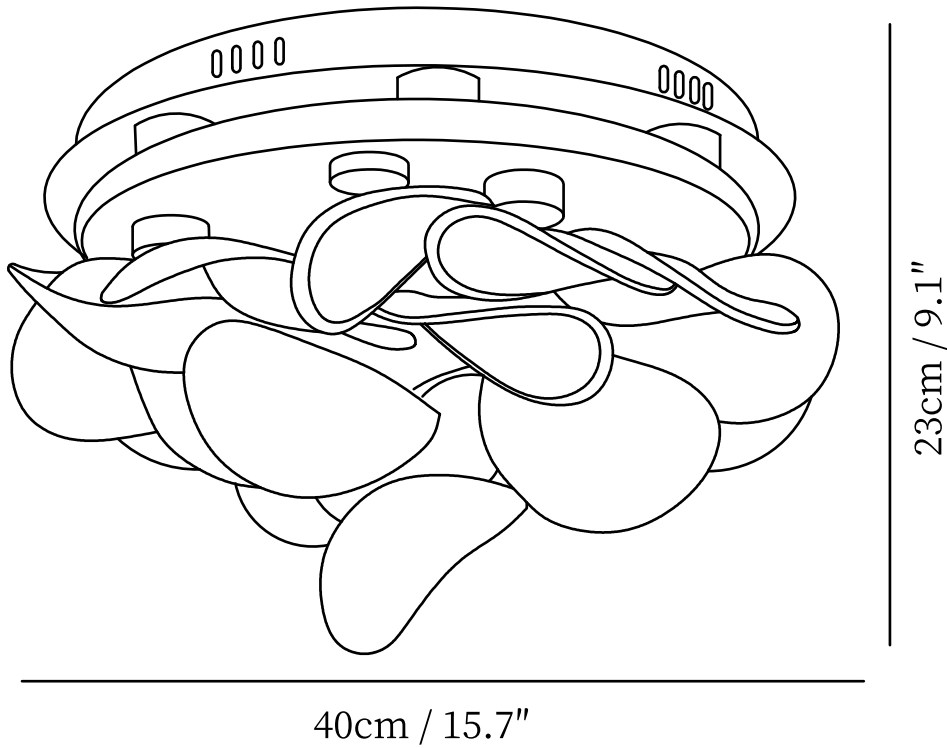

SPECIFICATION SHEET

SPECIFICATION DETAILS

*For custom options, consult factory for details

Fixture Dimensions	D 15.7" x H 9.1"
Light source	Integrated LED
Wattage	~40 W
Voltage	AC 110-240V
Color Temperature	3000K
CRI(Ra)	80CRI
Mounting	Ceiling
Driver Required	Yes
Optional Color Temps	Warm Light (3000K), Neutral Light (4500K), Cool Light (6000K)
LED Rated Life	30000 hours
Dimming	Dimming is not supported
Finishes	White.
Shade Details	White.
Material	Aluminum, Glass.
Wire Length	No
Wire Type	No

SPECIFICATION SHEET

SPECIFICATION DETAILS

*For custom options, consult factory for details

Fixture Dimensions	D 23.6" x H 10.6"
Light source	Integrated LED
Wattage	~70 W
Voltage	AC 110-240V
Color Temperature	3000K
CRI(Ra)	80CRI
Mounting	Ceiling
Driver Required	Yes
Optional Color Temps	Warm Light (3000K), Neutral Light (4500K), Cool Light (6000K)
LED Rated Life	30000 hours
Dimming	Dimming is not supported
Finishes	White.
Shade Details	White.
Material	Aluminum, Glass.
Wire Length	No
Wire Type	No

SPECIFICATION SHEET

80cm / 31.5"

33cm / 12.9"

SPECIFICATION DETAILS

*For custom options, consult factory for details

Fixture Dimensions	D 31.5" x H 12.9"
Light source	Integrated LED
Wattage	~100 W
Voltage	AC 110-240V
Color Temperature	3000K
CRI(Ra)	80CRI
Mounting	Ceiling
Driver Required	Yes
Optional Color Temps	Warm Light (3000K), Neutral Light (4500K), Cool Light (6000K)
LED Rated Life	30000 hours
Dimming	Dimming is not supported
Finishes	White.
Shade Details	White.
Material	Aluminum, Glass.
Wire Length	No
Wire Type	No