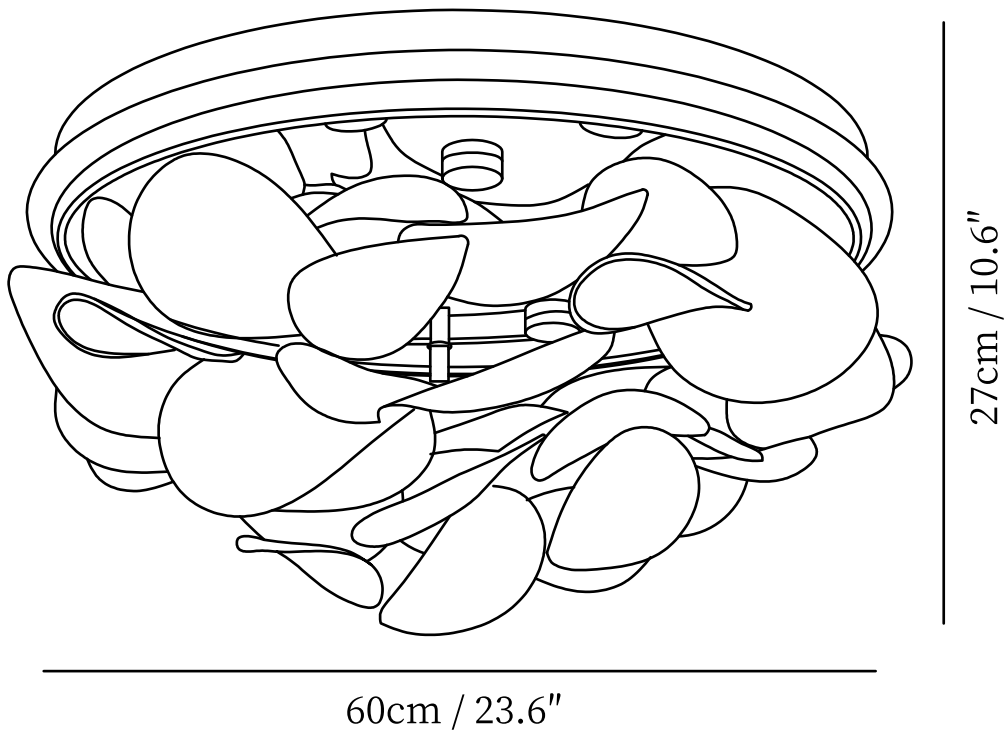

SPECIFICATION SHEET

SPECIFICATION DETAILS

*For custom options, consult factory for details

Fixture Dimensions	D 15.7" x H 9.1"
Light source	Integrated LED
Wattage	~40 W
Voltage	AC 110-240V
Color Temperature	3000K
CRI(Ra)	80CRI
Mounting	Ceiling
Driver Required	Yes
Optional Color Temps	Warm Light (3000K), Neutral Light (4500K), Cool Light (6000K)
LED Rated Life	30000 hours
Dimming	Dimming is not supported
Finishes	White.
Shade Details	White.
Material	Aluminum, Glass.
Wire Length	No
Wire Type	No

SPECIFICATION SHEET

SPECIFICATION DETAILS

*For custom options, consult factory for details

Fixture Dimensions	D 23.6" x H 10.6"
Light source	Integrated LED
Wattage	~70 W
Voltage	AC 110-240V
Color Temperature	3000K
CRI(Ra)	80CRI
Mounting	Ceiling
Driver Required	Yes
Optional Color Temps	Warm Light (3000K), Neutral Light (4500K), Cool Light (6000K)
LED Rated Life	30000 hours
Dimming	Dimming is not supported
Finishes	White.
Shade Details	White.
Material	Aluminum, Glass.
Wire Length	No
Wire Type	No

SPECIFICATION SHEET

80cm / 31.5"

33cm / 12.9"

SPECIFICATION DETAILS

*For custom options, consult factory for details

Fixture Dimensions	D 31.5" x H 12.9"
Light source	Integrated LED
Wattage	~100 W
Voltage	AC 110-240V
Color Temperature	3000K
CRI(Ra)	80CRI
Mounting	Ceiling
Driver Required	Yes
Optional Color Temps	Warm Light (3000K), Neutral Light (4500K), Cool Light (6000K)
LED Rated Life	30000 hours
Dimming	Dimming is not supported
Finishes	White.
Shade Details	White.
Material	Aluminum, Glass.
Wire Length	No
Wire Type	No