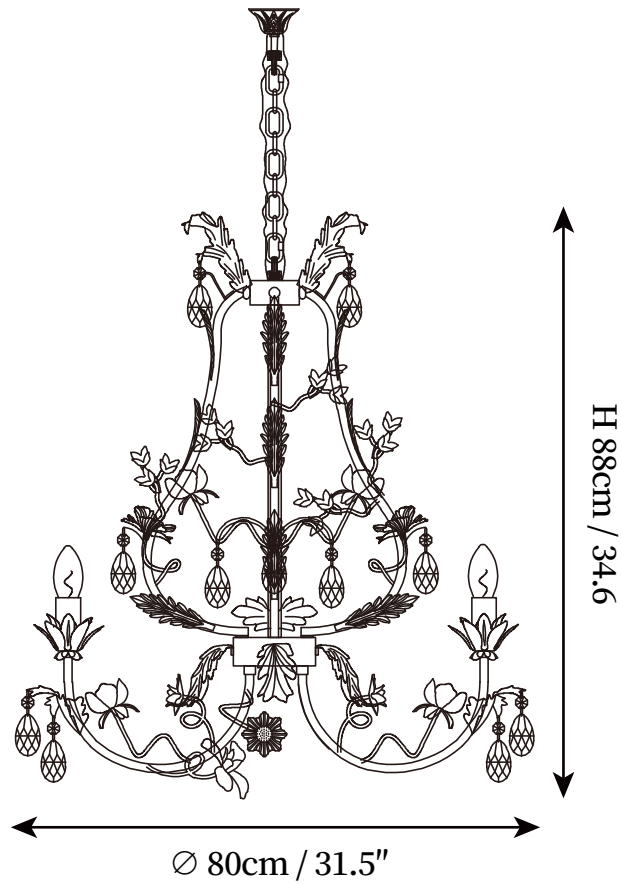

# SPECIFICATION SHEET

---

## SPECIFICATION DETAILS

\*For custom options, consult factory for details

<b>Fixture Dimensions</b>	D 25.6" x H 24.4", D 31.5" x H 29.5"
<b>Light source</b>	E14. (bulb not included)
<b>Wattage</b>	MAX 15W incandescent bulb or LED equivalent.
<b>Voltage</b>	AC 110-240V
<b>Mounting</b>	Hardwired.
<b>Dimming</b>	Compatible with dimmable bulbs (bulb not included)
<b>Control method</b>	Compatible with common wall switches (not included)
<b>Finishes</b>	Gold, White.
<b>Shade Details</b>	Clear.
<b>Material</b>	Metal, Ceramics, Crystal.
<b>Rod Length</b>	Suspension chain length 50cm / 19.7", and can be spliced as needed.