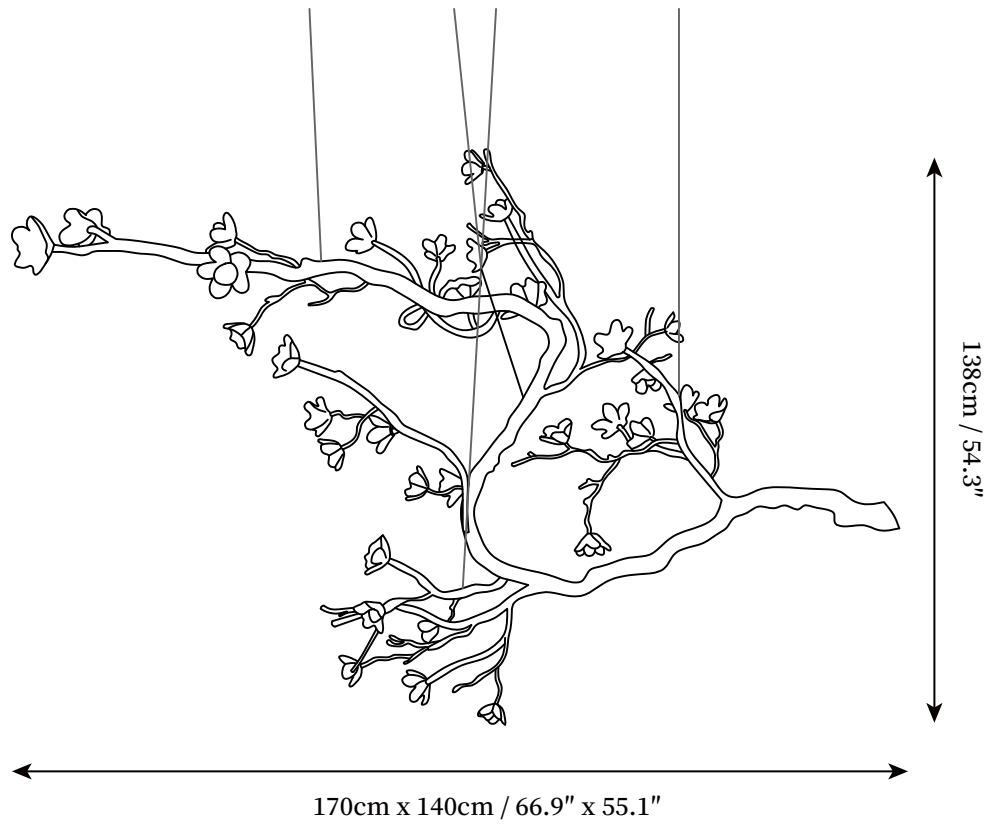

SPECIFICATION SHEET

SPECIFICATION DETAILS

*For custom options, consult factory for details

Fixture Dimensions	L 66.9" x W 55.1" x H 54.3"
Light source	G4 (bulb not included)
Wattage	MAX 3W incandescent bulb or LED equivalent.
Voltage	AC 110-240V
Mounting	Hardwired.
Dimming	Compatible with dimmable bulbs (bulb not included)
Control method	Compatible with common wall switches (not included)
Finishes	Brass stained black
Shade Details	White
Material	Ceramic, Brass
Wire Length	The standard length of the suspended wire is 59 "(150 cm) and the length is adjustable.