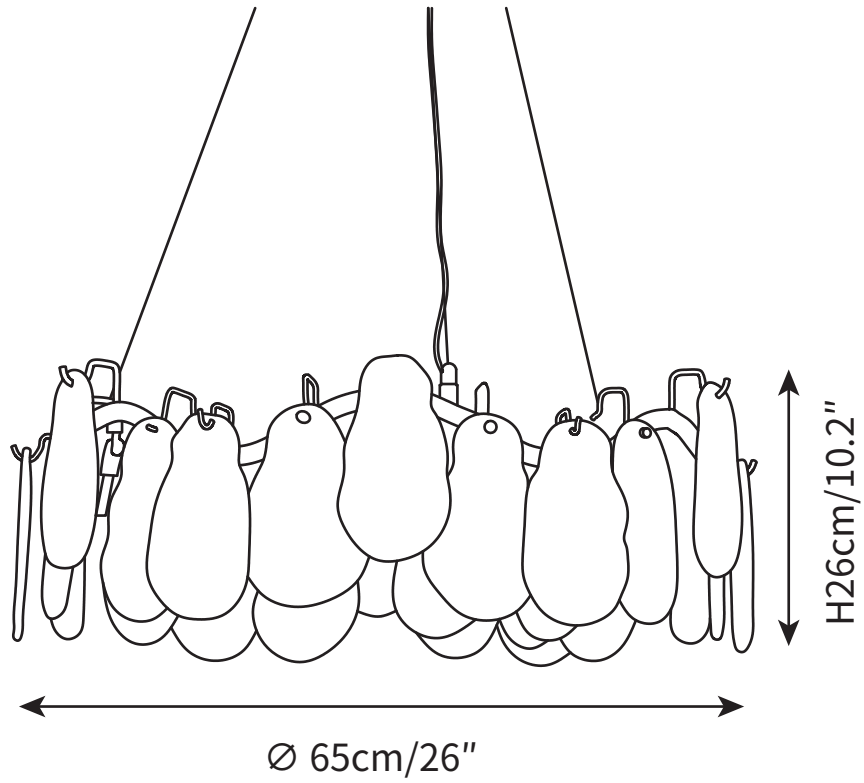

## SPECIFICATION DETAILS

\*For custom options, consult factory for details

<b>Fixture Dimensions</b>	$\text{Ø } 26'' \times \text{H } 10.2''$
<b>Light source</b>	G9
<b>Wattage</b>	~5W
<b>Voltage</b>	AC 110-240V
<b>Color Temperature</b>	Based on the purchase of light bulbs
<b>CRI(Ra)</b>	80CRI
<b>Mounting</b>	Ceiling
<b>Driver Required</b>	NO
<b>Optional Color Temps</b>	Buy bulbs as needed
<b>LED Rated Life</b>	Based on bulb life (we do not supply bulbs)
<b>Dimming</b>	Dimming is not supported
<b>Finishes</b>	Gold
<b>Shade Finish</b>	White Glass
<b>Material</b>	Metal, Glass
<b>Wire Length</b>	59"
<b>Wire Type</b>	Clear Coaxial Wire

## SPECIFICATION DETAILS

\*For custom options, consult factory for details

<b>Fixture Dimensions</b>	Ø 33.4" x H 10.2"
<b>Light source</b>	G9
<b>Wattage</b>	~5W
<b>Voltage</b>	AC 110-240V
<b>Color Temperature</b>	Based on the purchase of light bulbs
<b>CRI(Ra)</b>	80CRI
<b>Mounting</b>	Ceiling
<b>Driver Required</b>	NO
<b>Optional Color Temps</b>	Buy bulbs as needed
<b>LED Rated Life</b>	Based on bulb life (we do not supply bulbs)
<b>Dimming</b>	Dimming is not supported
<b>Finishes</b>	Gold
<b>Shade Finish</b>	White Glass
<b>Material</b>	Metal, Glass
<b>Wire Length</b>	59"
<b>Wire Type</b>	Clear Coaxial Wire

## SPECIFICATION DETAILS

\*For custom options, consult factory for details

<b>Fixture Dimensions</b>	L 31.4" x W 5.1" x H 10.2"
<b>Light source</b>	G9
<b>Wattage</b>	~5W
<b>Voltage</b>	AC 110-240V
<b>Color Temperature</b>	Based on the purchase of light bulbs
<b>CRI(Ra)</b>	80CRI
<b>Mounting</b>	Ceiling
<b>Driver Required</b>	NO
<b>Optional Color Temps</b>	Buy bulbs as needed
<b>LED Rated Life</b>	Based on bulb life (we do not supply bulbs)
<b>Dimming</b>	Dimming is not supported
<b>Finishes</b>	Gold
<b>Shade Finish</b>	White Glass
<b>Material</b>	Metal, Glass
<b>Wire Length</b>	59"
<b>Wire Type</b>	Gold Hanging Chain