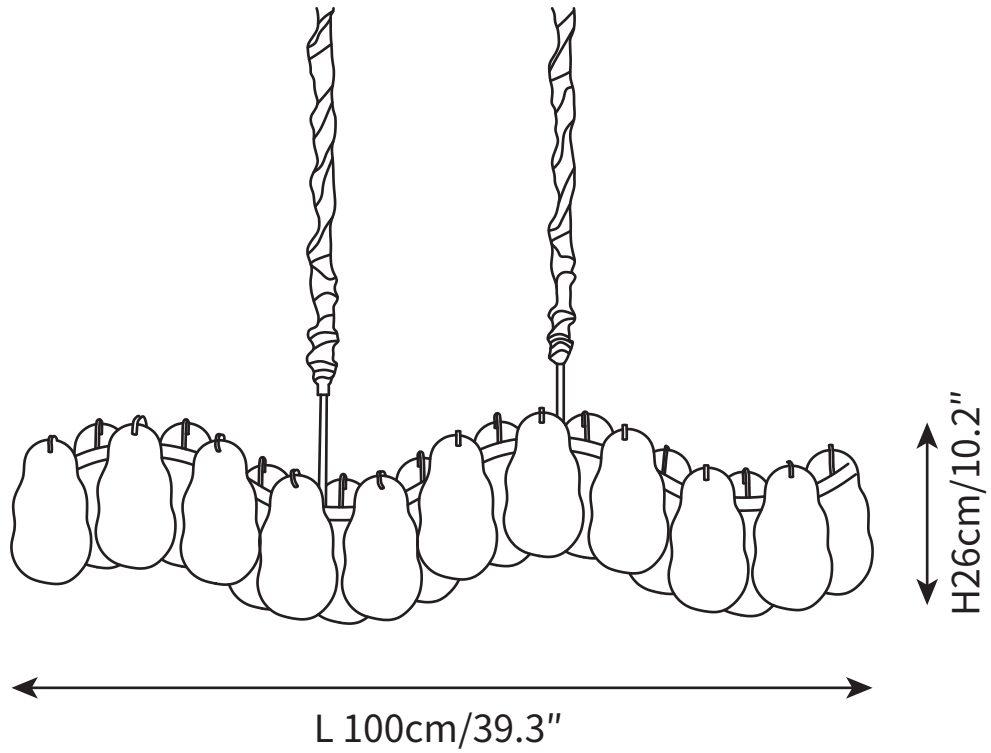

SPECIFICATION SHEET

SPECIFICATION DETAILS

*For custom options, consult factory for details

Fixture Dimensions	L 39.3" x W 5.1" x H 10.2"
Light source	G9
Wattage	~5W
Voltage	AC 110-240V
Color Temperature	Based on the purchase of light bulbs
CRI(Ra)	80CRI
Mounting	Ceiling
Driver Required	NO
Optional Color Temps	Buy bulbs as needed
LED Rated Life	Based on bulb life (we do not supply bulbs)
Dimming	Dimming is not supported
Finishes	Gold
Shade Finish	White Glass
Material	Metal, Glass
Wire Length	59"
Wire Type	Gold Hanging Chain