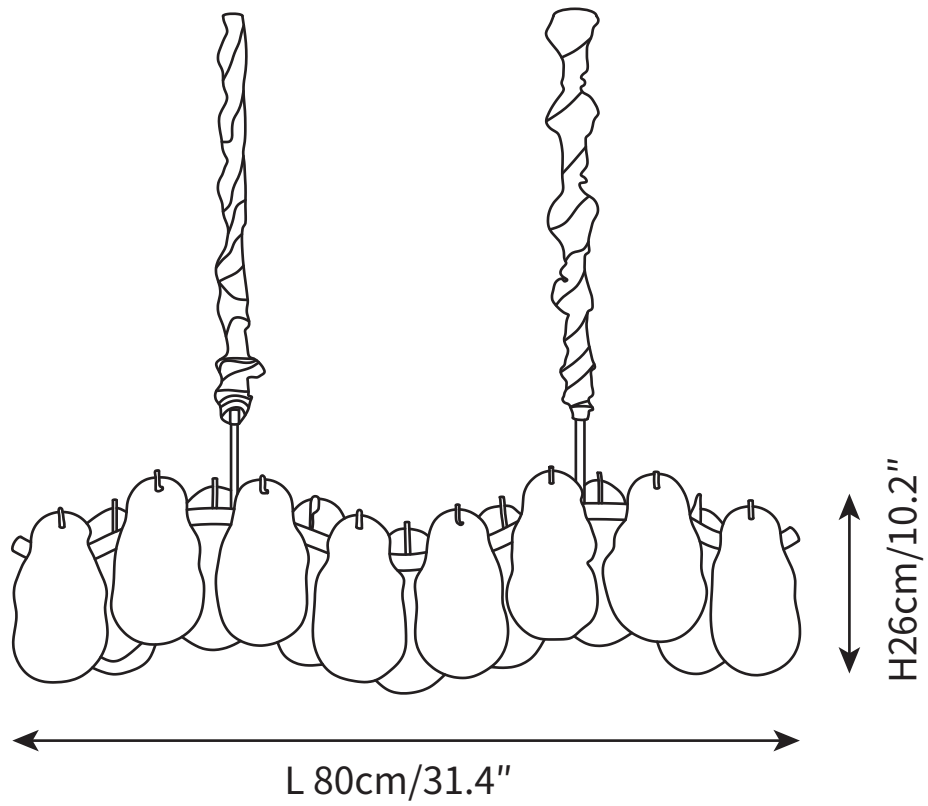

## SPECIFICATION DETAILS

\*For custom options, consult factory for details

<b>Fixture Dimensions</b>	$\text{Ø } 26'' \times \text{H } 10.2''$
<b>Light source</b>	G9
<b>Wattage</b>	~5W
<b>Voltage</b>	AC 110-240V
<b>Color Temperature</b>	Based on the purchase of light bulbs
<b>CRI(Ra)</b>	80CRI
<b>Mounting</b>	Ceiling
<b>Driver Required</b>	NO
<b>Optional Color Temps</b>	Buy bulbs as needed
<b>LED Rated Life</b>	Based on bulb life (we do not supply bulbs)
<b>Dimming</b>	Dimming is not supported
<b>Finishes</b>	Gold
<b>Shade Finish</b>	White Glass
<b>Material</b>	Metal, Glass
<b>Wire Length</b>	59"
<b>Wire Type</b>	Clear Coaxial Wire

## SPECIFICATION DETAILS

\*For custom options, consult factory for details

<b>Fixture Dimensions</b>	Ø 33.4" x H 10.2"
<b>Light source</b>	G9
<b>Wattage</b>	~5W
<b>Voltage</b>	AC 110-240V
<b>Color Temperature</b>	Based on the purchase of light bulbs
<b>CRI(Ra)</b>	80CRI
<b>Mounting</b>	Ceiling
<b>Driver Required</b>	NO
<b>Optional Color Temps</b>	Buy bulbs as needed
<b>LED Rated Life</b>	Based on bulb life (we do not supply bulbs)
<b>Dimming</b>	Dimming is not supported
<b>Finishes</b>	Gold
<b>Shade Finish</b>	White Glass
<b>Material</b>	Metal, Glass
<b>Wire Length</b>	59"
<b>Wire Type</b>	Clear Coaxial Wire

## SPECIFICATION DETAILS

\*For custom options, consult factory for details

<b>Fixture Dimensions</b>	L 31.4" x W 5.1" x H 10.2"
<b>Light source</b>	G9
<b>Wattage</b>	~5W
<b>Voltage</b>	AC 110-240V
<b>Color Temperature</b>	Based on the purchase of light bulbs
<b>CRI(Ra)</b>	80CRI
<b>Mounting</b>	Ceiling
<b>Driver Required</b>	NO
<b>Optional Color Temps</b>	Buy bulbs as needed
<b>LED Rated Life</b>	Based on bulb life (we do not supply bulbs)
<b>Dimming</b>	Dimming is not supported
<b>Finishes</b>	Gold
<b>Shade Finish</b>	White Glass
<b>Material</b>	Metal, Glass
<b>Wire Length</b>	59"
<b>Wire Type</b>	Gold Hanging Chain