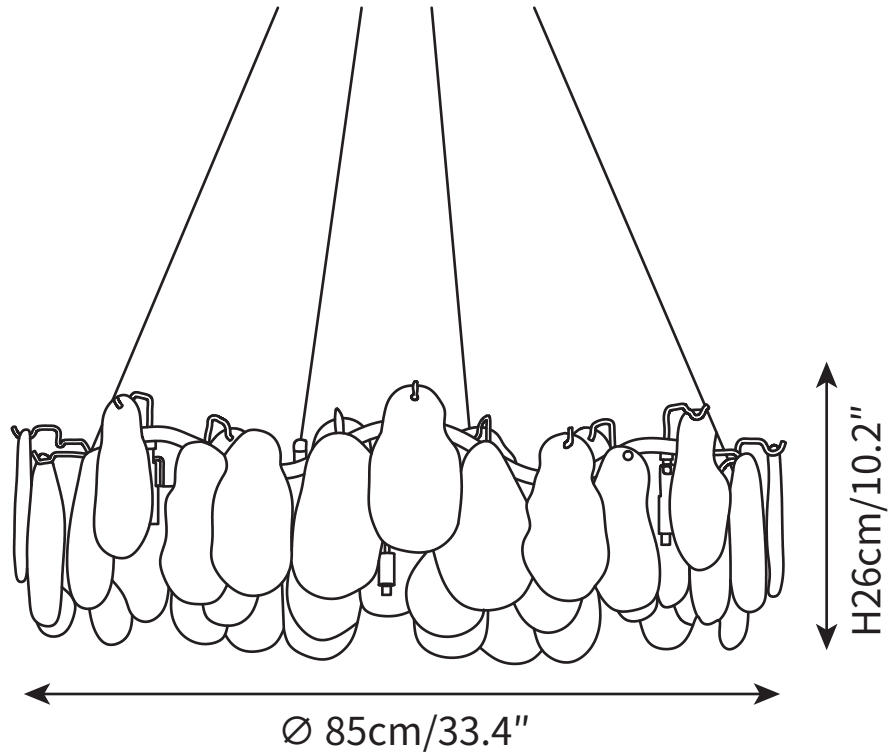

## SPECIFICATION DETAILS

\*For custom options, consult factory for details

<b>Fixture Dimensions</b>	$\text{Ø } 26'' \times \text{H } 10.2''$
<b>Light source</b>	G9
<b>Wattage</b>	~5W
<b>Voltage</b>	AC 110-240V
<b>Color Temperature</b>	Based on the purchase of light bulbs
<b>CRI(Ra)</b>	80CRI
<b>Mounting</b>	Ceiling
<b>Driver Required</b>	NO
<b>Optional Color Temps</b>	Buy bulbs as needed
<b>LED Rated Life</b>	Based on bulb life (we do not supply bulbs)
<b>Dimming</b>	Dimming is not supported
<b>Finishes</b>	Gold
<b>Shade Finish</b>	White Glass
<b>Material</b>	Metal, Glass
<b>Wire Length</b>	59"
<b>Wire Type</b>	Clear Coaxial Wire

## SPECIFICATION DETAILS

\*For custom options, consult factory for details

<b>Fixture Dimensions</b>	Ø 33.4" x H 10.2"
<b>Light source</b>	G9
<b>Wattage</b>	~5W
<b>Voltage</b>	AC 110-240V
<b>Color Temperature</b>	Based on the purchase of light bulbs
<b>CRI(Ra)</b>	80CRI
<b>Mounting</b>	Ceiling
<b>Driver Required</b>	NO
<b>Optional Color Temps</b>	Buy bulbs as needed
<b>LED Rated Life</b>	Based on bulb life (we do not supply bulbs)
<b>Dimming</b>	Dimming is not supported
<b>Finishes</b>	Gold
<b>Shade Finish</b>	White Glass
<b>Material</b>	Metal, Glass
<b>Wire Length</b>	59"
<b>Wire Type</b>	Clear Coaxial Wire

## SPECIFICATION DETAILS

\*For custom options, consult factory for details

<b>Fixture Dimensions</b>	L 39.3" x W 5.1" x H 10.2"
<b>Light source</b>	G9
<b>Wattage</b>	~5W
<b>Voltage</b>	AC 110-240V
<b>Color Temperature</b>	Based on the purchase of light bulbs
<b>CRI(Ra)</b>	80CRI
<b>Mounting</b>	Ceiling
<b>Driver Required</b>	NO
<b>Optional Color Temps</b>	Buy bulbs as needed
<b>LED Rated Life</b>	Based on bulb life (we do not supply bulbs)
<b>Dimming</b>	Dimming is not supported
<b>Finishes</b>	Gold
<b>Shade Finish</b>	White Glass
<b>Material</b>	Metal, Glass
<b>Wire Length</b>	59"
<b>Wire Type</b>	Gold Hanging Chain