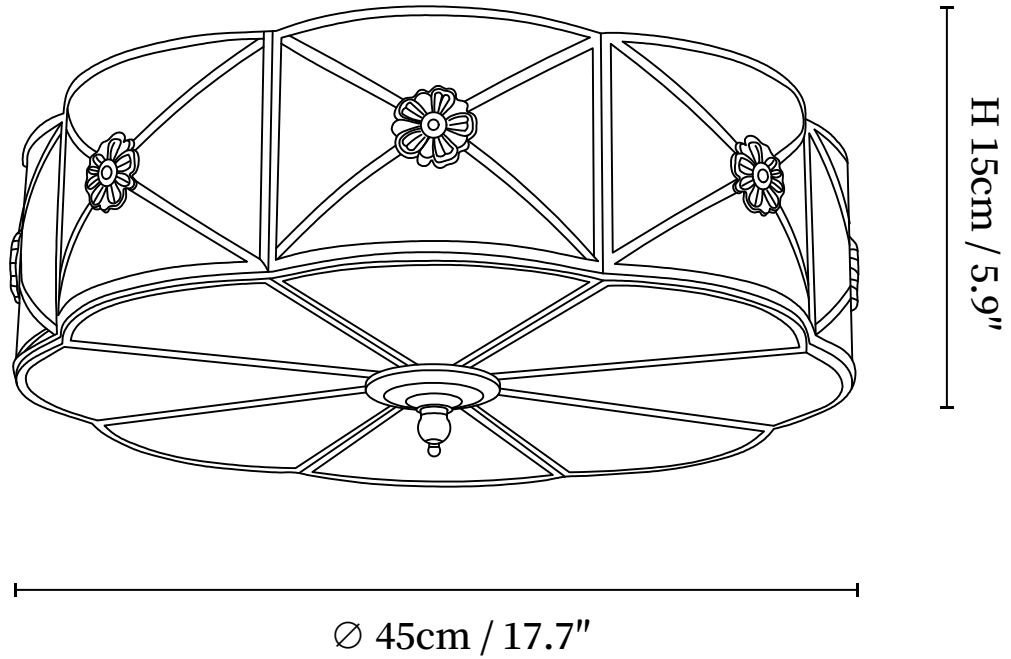

SPECIFICATION SHEET

SPECIFICATION DETAILS

*For custom options, consult factory for details

Fixture Dimensions	D17.7" x H 5.9"
Light source	E26 or E27 (bulb not included)
Wattage	MAX 40W incandescent bulb or LED equivalent.
Voltage	AC 110-240V
Mounting	Hardwired.
Dimming	Please purchase dimmable light bulbs separately.
Control method	Compatible with common wall switches (not included)
Finishes	Brass.
Shade Details	White
Material	Brass, Glass.

SPECIFICATION SHEET

SPECIFICATION DETAILS

*For custom options, consult factory for details

Fixture Dimensions	D17.7" x H 11.8"
Light source	E26 or E27 (bulb not included)
Wattage	MAX 40W incandescent bulb or LED equivalent.
Voltage	AC 110-240V
Mounting	Hardwired.
Dimming	Please purchase dimmable light bulbs separately.
Control method	Compatible with common wall switches (not included)
Finishes	Brass.
Shade Details	White
Material	Brass, Glass.