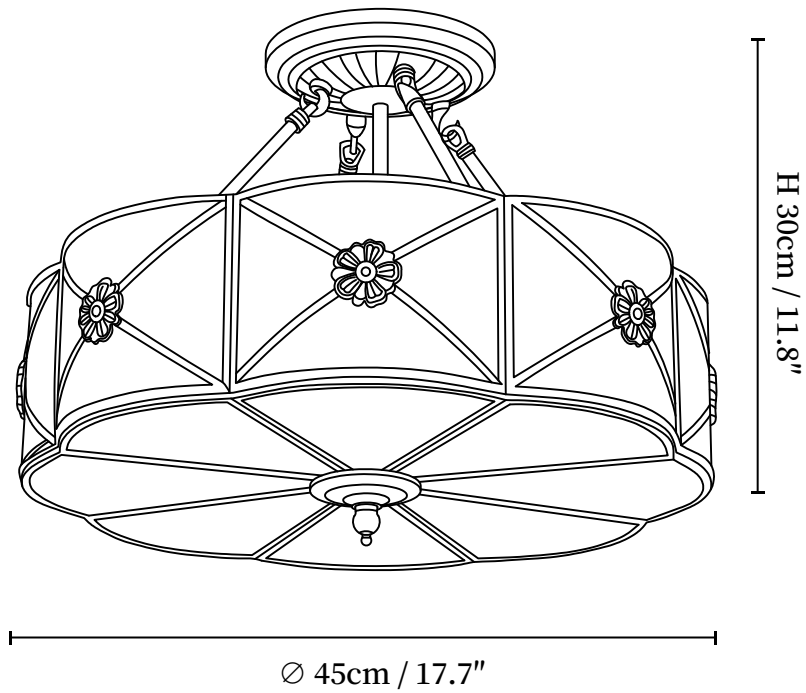

SPECIFICATION SHEET

SPECIFICATION DETAILS

*For custom options, consult factory for details

Fixture Dimensions	D17.7" x H 5.9"
Light source	E26 or E27 (bulb not included)
Wattage	MAX 40W incandescent bulb or LED equivalent.
Voltage	AC 110-240V
Mounting	Hardwired.
Dimming	Please purchase dimmable light bulbs separately.
Control method	Compatible with common wall switches (not included)
Finishes	Brass.
Shade Details	White
Material	Brass, Glass.

SPECIFICATION SHEET

SPECIFICATION DETAILS

*For custom options, consult factory for details

Fixture Dimensions	D17.7" x H 11.8"
Light source	E26 or E27 (bulb not included)
Wattage	MAX 40W incandescent bulb or LED equivalent.
Voltage	AC 110-240V
Mounting	Hardwired.
Dimming	Please purchase dimmable light bulbs separately.
Control method	Compatible with common wall switches (not included)
Finishes	Brass.
Shade Details	White
Material	Brass, Glass.