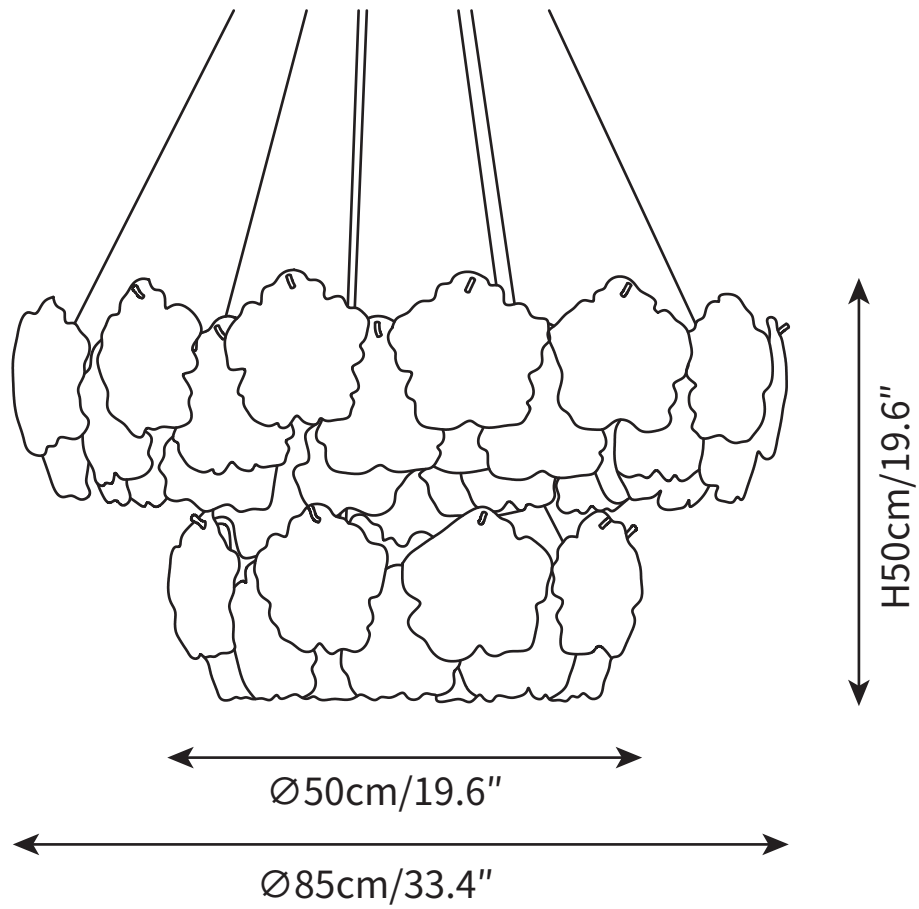

SPECIFICATION SHEET

SPECIFICATION DETAILS

*For custom options, consult factory for details

Fixture Dimensions	$\text{Ø} 19.6'' \times \text{H} 7.8''$
Light source	E14
Wattage	15W
Voltage	AC 110-240V
Color Temperature	Based on the purchase of light bulbs
CRI(Ra)	80CRI
Mounting	Ceiling
Driver Required	NO
Optional Color Temps	Buy bulbs as needed
LED Rated Life	Based on bulb life (we do not supply bulbs)
Dimming	Dimming is not supported
Finishes	Gold
Shade Finish	Opaque Glass
Material	Metal, Ceramics
Wire Length	59"
Wire Type	White Coaxial Wire

SPECIFICATION SHEET

SPECIFICATION DETAILS

*For custom options, consult factory for details

Fixture Dimensions	$\text{Ø} 33.4'' \times \text{H} 7.8''$
Light source	E14
Wattage	15W
Voltage	AC 110-240V
Color Temperature	Based on the purchase of light bulbs
CRI(Ra)	80CRI
Mounting	Ceiling
Driver Required	NO
Optional Color Temps	Buy bulbs as needed
LED Rated Life	Based on bulb life (we do not supply bulbs)
Dimming	Dimming is not supported
Finishes	Gold
Shade Finish	Opaque Glass
Material	Metal, Ceramics
Wire Length	59''
Wire Type	White Coaxial Wire

SPECIFICATION SHEET

SPECIFICATION DETAILS

*For custom options, consult factory for details

Fixture Dimensions	Ø 19.6" + 33.4" x H 19.6"
Light source	E14
Wattage	15W
Voltage	AC 110-240V
Color Temperature	Based on the purchase of light bulbs
CRI(Ra)	80CRI
Mounting	Ceiling
Driver Required	NO
Optional Color Temps	Buy bulbs as needed
LED Rated Life	Based on bulb life (we do not supply bulbs)
Dimming	Dimming is not supported
Finishes	Gold
Shade Finish	Opaque Glass
Material	Metal, Ceramics
Wire Length	59"
Wire Type	White Coaxial Wire