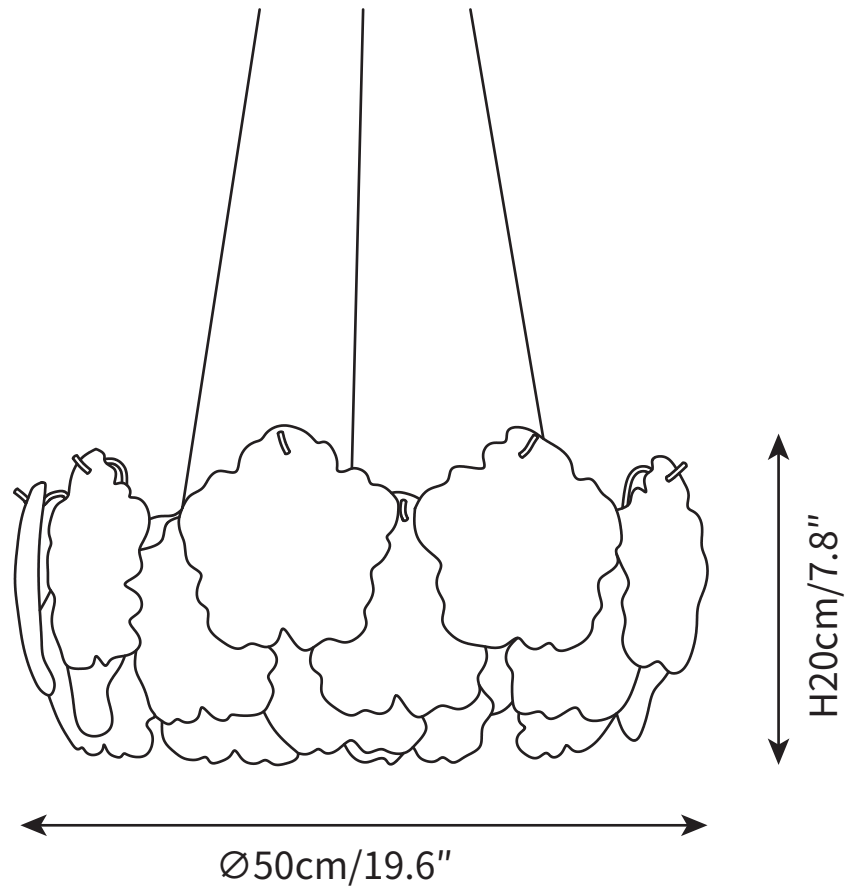

SPECIFICATION SHEET

SPECIFICATION DETAILS

*For custom options, consult factory for details

Fixture Dimensions	$\text{Ø} 19.6'' \times \text{H} 7.8''$
Light source	E14
Wattage	15W
Voltage	AC 110-240V
Color Temperature	Based on the purchase of light bulbs
CRI(Ra)	80CRI
Mounting	Ceiling
Driver Required	NO
Optional Color Temps	Buy bulbs as needed
LED Rated Life	Based on bulb life (we do not supply bulbs)
Dimming	Dimming is not supported
Finishes	Gold
Shade Finish	Opaque Glass
Material	Metal, Ceramics
Wire Length	59"
Wire Type	White Coaxial Wire

SPECIFICATION SHEET

SPECIFICATION DETAILS

*For custom options, consult factory for details

Fixture Dimensions	$\text{Ø} 33.4'' \times \text{H} 7.8''$
Light source	E14
Wattage	15W
Voltage	AC 110-240V
Color Temperature	Based on the purchase of light bulbs
CRI(Ra)	80CRI
Mounting	Ceiling
Driver Required	NO
Optional Color Temps	Buy bulbs as needed
LED Rated Life	Based on bulb life (we do not supply bulbs)
Dimming	Dimming is not supported
Finishes	Gold
Shade Finish	Opaque Glass
Material	Metal, Ceramics
Wire Length	59''
Wire Type	White Coaxial Wire

SPECIFICATION SHEET

SPECIFICATION DETAILS

*For custom options, consult factory for details

Fixture Dimensions	Ø 19.6" + 33.4" x H 19.6"
Light source	E14
Wattage	15W
Voltage	AC 110-240V
Color Temperature	Based on the purchase of light bulbs
CRI(Ra)	80CRI
Mounting	Ceiling
Driver Required	NO
Optional Color Temps	Buy bulbs as needed
LED Rated Life	Based on bulb life (we do not supply bulbs)
Dimming	Dimming is not supported
Finishes	Gold
Shade Finish	Opaque Glass
Material	Metal, Ceramics
Wire Length	59"
Wire Type	White Coaxial Wire