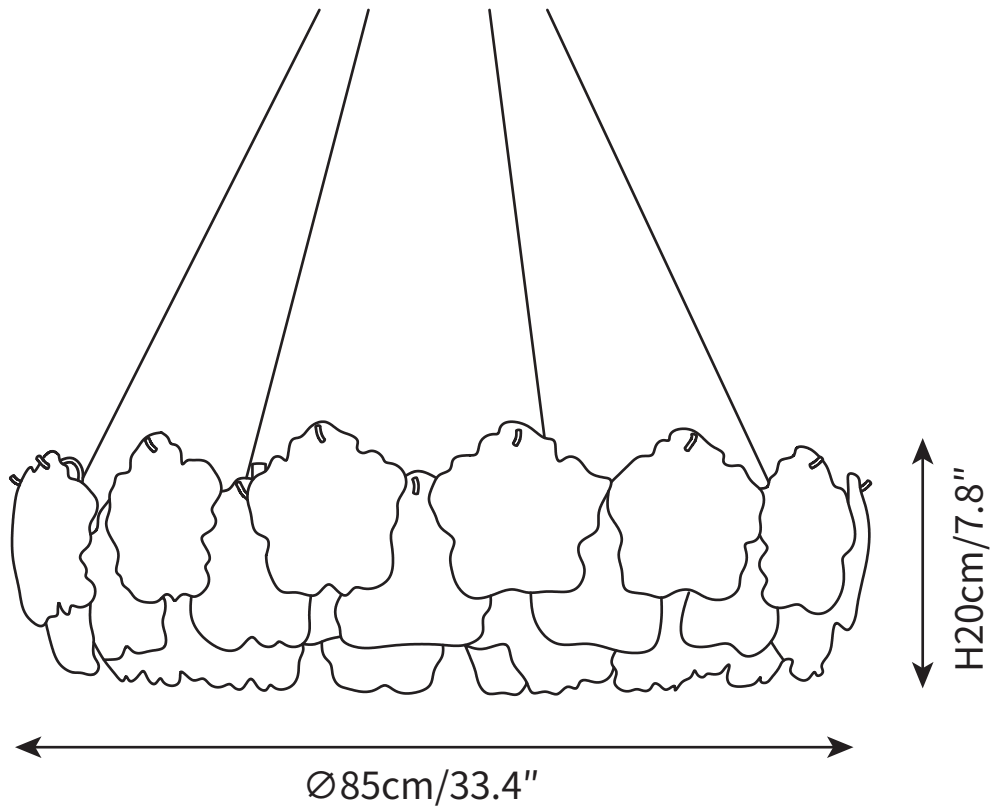

SPECIFICATION SHEET

SPECIFICATION DETAILS

*For custom options, consult factory for details

Fixture Dimensions	$\text{Ø} 19.6'' \times \text{H} 7.8''$
Light source	E14
Wattage	15W
Voltage	AC 110-240V
Color Temperature	Based on the purchase of light bulbs
CRI(Ra)	80CRI
Mounting	Ceiling
Driver Required	NO
Optional Color Temps	Buy bulbs as needed
LED Rated Life	Based on bulb life (we do not supply bulbs)
Dimming	Dimming is not supported
Finishes	Gold
Shade Finish	Opaque Glass
Material	Metal, Ceramics
Wire Length	59"
Wire Type	White Coaxial Wire

SPECIFICATION SHEET

SPECIFICATION DETAILS

*For custom options, consult factory for details

Fixture Dimensions	$\text{Ø} 33.4'' \times \text{H} 7.8''$
Light source	E14
Wattage	15W
Voltage	AC 110-240V
Color Temperature	Based on the purchase of light bulbs
CRI(Ra)	80CRI
Mounting	Ceiling
Driver Required	NO
Optional Color Temps	Buy bulbs as needed
LED Rated Life	Based on bulb life (we do not supply bulbs)
Dimming	Dimming is not supported
Finishes	Gold
Shade Finish	Opaque Glass
Material	Metal, Ceramics
Wire Length	59''
Wire Type	White Coaxial Wire

SPECIFICATION SHEET

SPECIFICATION DETAILS

*For custom options, consult factory for details

Fixture Dimensions	Ø 19.6" + 33.4" x H 19.6"
Light source	E14
Wattage	15W
Voltage	AC 110-240V
Color Temperature	Based on the purchase of light bulbs
CRI(Ra)	80CRI
Mounting	Ceiling
Driver Required	NO
Optional Color Temps	Buy bulbs as needed
LED Rated Life	Based on bulb life (we do not supply bulbs)
Dimming	Dimming is not supported
Finishes	Gold
Shade Finish	Opaque Glass
Material	Metal, Ceramics
Wire Length	59"
Wire Type	White Coaxial Wire