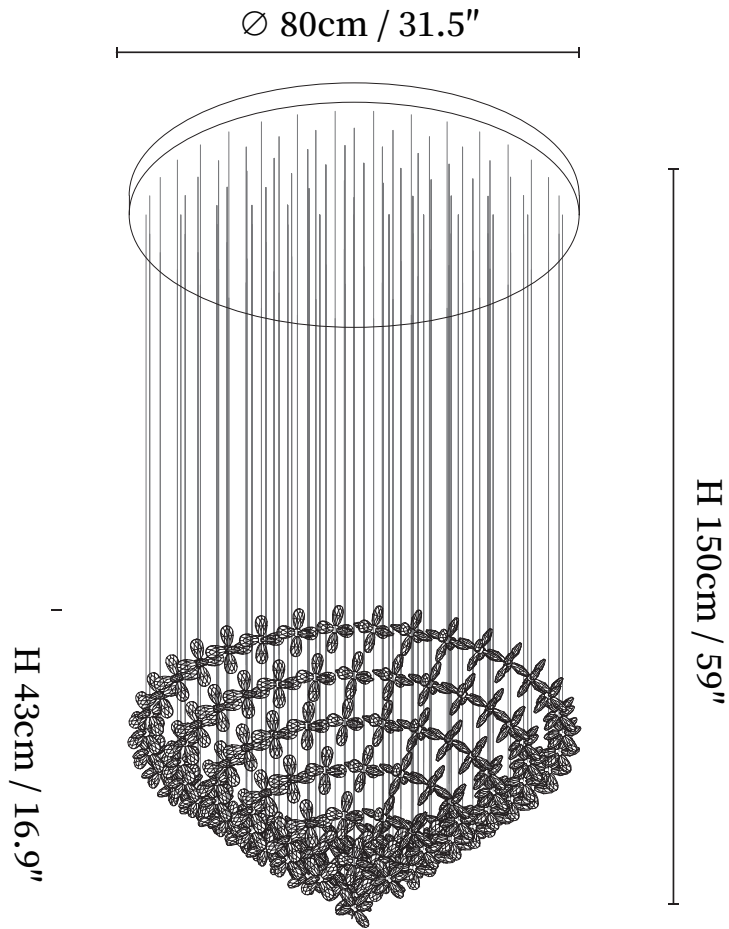

SPECIFICATION SHEET

SPECIFICATION DETAILS

*For custom options, consult factory for details

Fixture Dimensions	Ø 31.5" x H 59.1"
Light source	Integrated LED
Wattage	~5W (Single lamp)
Voltage	AC 110-240V
Color Temperature	3000K
CRI(Ra)	80CRI
Mounting	Ceiling
Driver Required	Yes
Optional Color Temps	Warm Light (3000K), Neutral Light (4500K), Cool Light (6000K)
LED Rated Life	30000 hours
Dimming	Dimming is not supported
Finishes	Silver
Glass Details	Clear
Material	Stainless steel, Crystal
Wire Length	59"
Wire Type	White Coaxial Wire