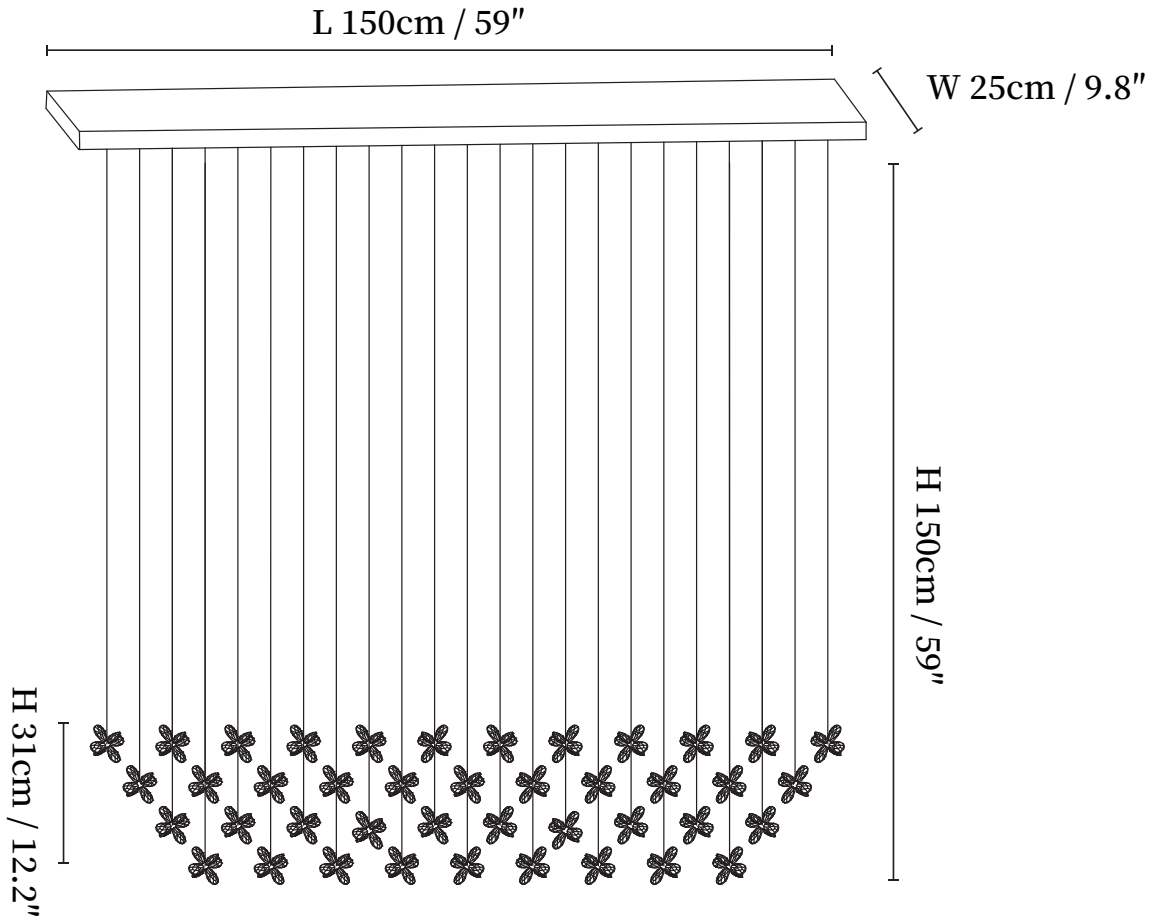

## SPECIFICATION DETAILS

\*For custom options, consult factory for details

<b>Fixture Dimensions</b>	L 39.4" x W 9.8" x H 59.1"
<b>Light source</b>	Integrated LED
<b>Wattage</b>	~5W (Single lamp)
<b>Voltage</b>	AC 110-240V
<b>Color Temperature</b>	3000K
<b>CRI(Ra)</b>	80CRI
<b>Mounting</b>	Ceiling
<b>Driver Required</b>	Yes
<b>Optional Color Temps</b>	Warm Light (3000K), Neutral Light (4500K), Cool Light (6000K)
<b>LED Rated Life</b>	30000 hours
<b>Dimming</b>	Dimming is not supported
<b>Finishes</b>	Silver
<b>Glass Details</b>	Clear
<b>Material</b>	Stainless steel, Crystal
<b>Wire Length</b>	59"
<b>Wire Type</b>	White Coaxial Wire

## SPECIFICATION DETAILS

\*For custom options, consult factory for details

<b>Fixture Dimensions</b>	L 47.2" x W 9.8" x H 59.1"
<b>Light source</b>	Integrated LED
<b>Wattage</b>	~5W (Single lamp)
<b>Voltage</b>	AC 110-240V
<b>Color Temperature</b>	3000K
<b>CRI(Ra)</b>	80CRI
<b>Mounting</b>	Ceiling
<b>Driver Required</b>	Yes
<b>Optional Color Temps</b>	Warm Light (3000K), Neutral Light (4500K), Cool Light (6000K)
<b>LED Rated Life</b>	30000 hours
<b>Dimming</b>	Dimming is not supported
<b>Finishes</b>	Silver
<b>Glass Details</b>	Clear
<b>Material</b>	Stainless steel, Crystal
<b>Wire Length</b>	59"
<b>Wire Type</b>	White Coaxial Wire

## SPECIFICATION DETAILS

\*For custom options, consult factory for details

<b>Fixture Dimensions</b>	L 59.1" x W 9.8" x H 59.1"
<b>Light source</b>	Integrated LED
<b>Wattage</b>	~5W (Single lamp)
<b>Voltage</b>	AC 110-240V
<b>Color Temperature</b>	3000K
<b>CRI(Ra)</b>	80CRI
<b>Mounting</b>	Ceiling
<b>Driver Required</b>	Yes
<b>Optional Color Temps</b>	Warm Light (3000K), Neutral Light (4500K), Cool Light (6000K)
<b>LED Rated Life</b>	30000 hours
<b>Dimming</b>	Dimming is not supported
<b>Finishes</b>	Silver
<b>Glass Details</b>	Clear
<b>Material</b>	Stainless steel, Crystal
<b>Wire Length</b>	59"
<b>Wire Type</b>	White Coaxial Wire