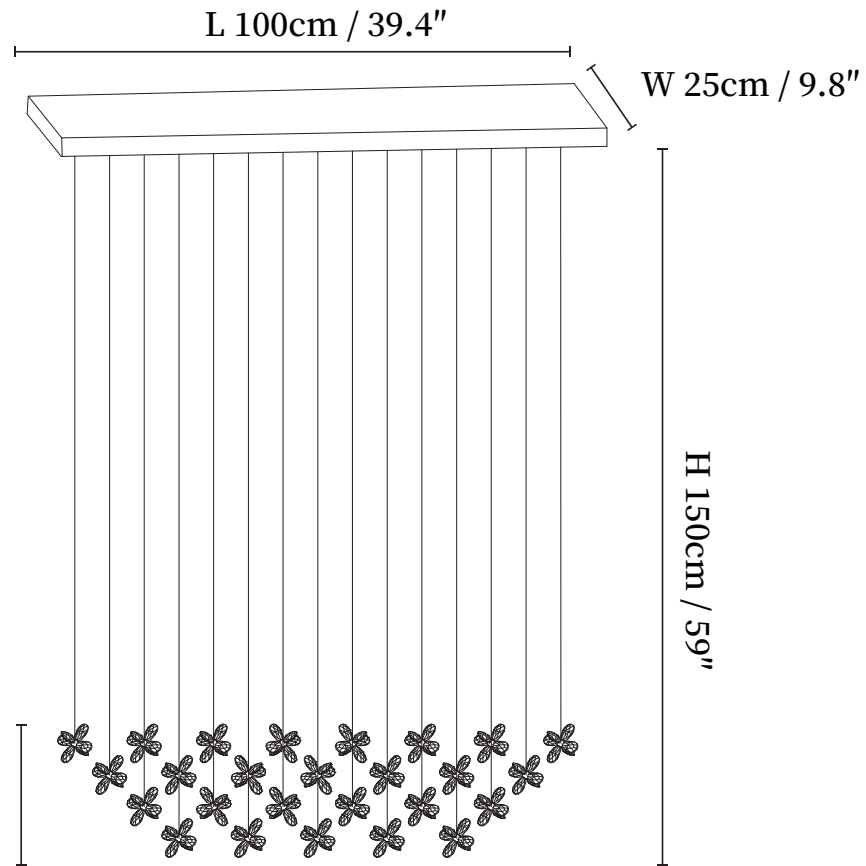

## SPECIFICATION DETAILS

\*For custom options, consult factory for details

<b>Fixture Dimensions</b>	L 39.4" x W 9.8" x H 59.1"
<b>Light source</b>	Integrated LED
<b>Wattage</b>	~5W (Single lamp)
<b>Voltage</b>	AC 110-240V
<b>Color Temperature</b>	3000K
<b>CRI(Ra)</b>	80CRI
<b>Mounting</b>	Ceiling
<b>Driver Required</b>	Yes
<b>Optional Color Temps</b>	Warm Light (3000K), Neutral Light (4500K), Cool Light (6000K)
<b>LED Rated Life</b>	30000 hours
<b>Dimming</b>	Dimming is not supported
<b>Finishes</b>	Silver
<b>Glass Details</b>	Clear
<b>Material</b>	Stainless steel, Crystal
<b>Wire Length</b>	59"
<b>Wire Type</b>	White Coaxial Wire

## SPECIFICATION DETAILS

\*For custom options, consult factory for details

<b>Fixture Dimensions</b>	L 47.2" x W 9.8" x H 59.1"
<b>Light source</b>	Integrated LED
<b>Wattage</b>	~5W (Single lamp)
<b>Voltage</b>	AC 110-240V
<b>Color Temperature</b>	3000K
<b>CRI(Ra)</b>	80CRI
<b>Mounting</b>	Ceiling
<b>Driver Required</b>	Yes
<b>Optional Color Temps</b>	Warm Light (3000K), Neutral Light (4500K), Cool Light (6000K)
<b>LED Rated Life</b>	30000 hours
<b>Dimming</b>	Dimming is not supported
<b>Finishes</b>	Silver
<b>Glass Details</b>	Clear
<b>Material</b>	Stainless steel, Crystal
<b>Wire Length</b>	59"
<b>Wire Type</b>	White Coaxial Wire

## SPECIFICATION DETAILS

\*For custom options, consult factory for details

<b>Fixture Dimensions</b>	L 59.1" x W 9.8" x H 59.1"
<b>Light source</b>	Integrated LED
<b>Wattage</b>	~5W (Single lamp)
<b>Voltage</b>	AC 110-240V
<b>Color Temperature</b>	3000K
<b>CRI(Ra)</b>	80CRI
<b>Mounting</b>	Ceiling
<b>Driver Required</b>	Yes
<b>Optional Color Temps</b>	Warm Light (3000K), Neutral Light (4500K), Cool Light (6000K)
<b>LED Rated Life</b>	30000 hours
<b>Dimming</b>	Dimming is not supported
<b>Finishes</b>	Silver
<b>Glass Details</b>	Clear
<b>Material</b>	Stainless steel, Crystal
<b>Wire Length</b>	59"
<b>Wire Type</b>	White Coaxial Wire