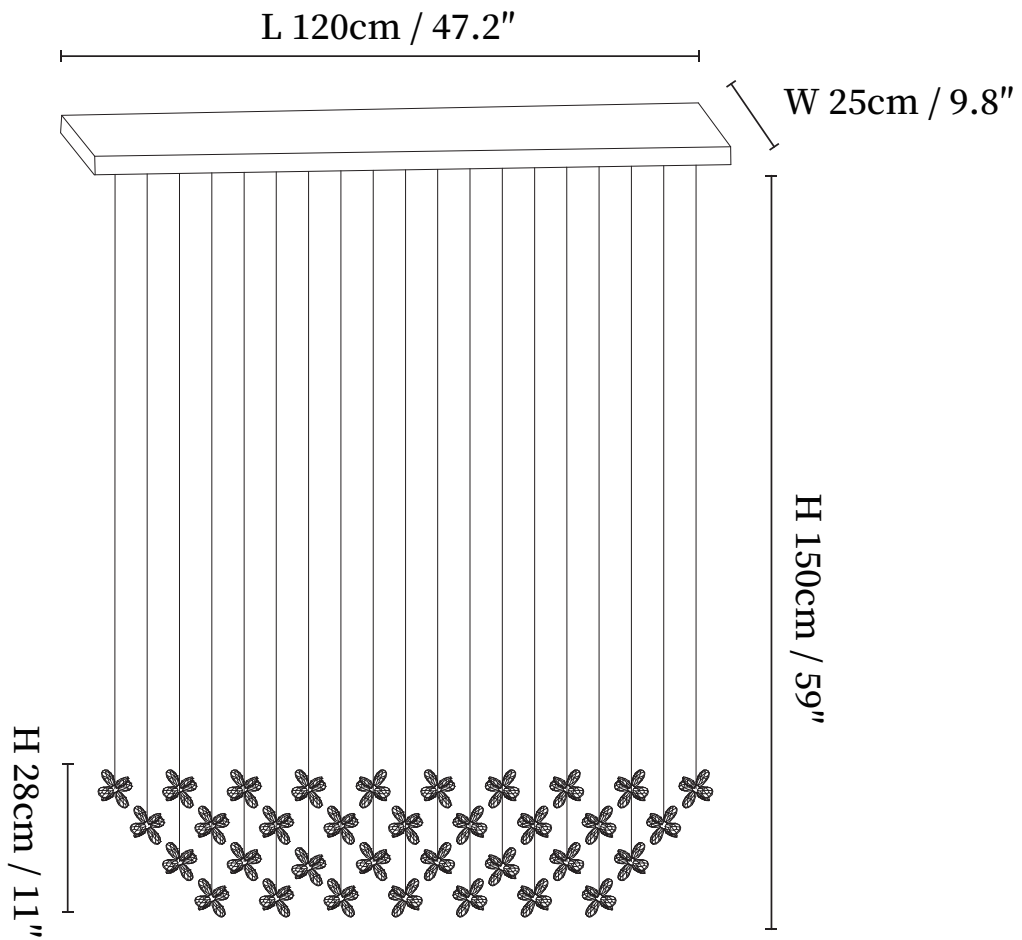

## SPECIFICATION DETAILS

\*For custom options, consult factory for details

<b>Fixture Dimensions</b>	L 39.4" x W 9.8" x H 59.1"
<b>Light source</b>	Integrated LED
<b>Wattage</b>	~5W (Single lamp)
<b>Voltage</b>	AC 110-240V
<b>Color Temperature</b>	3000K
<b>CRI(Ra)</b>	80CRI
<b>Mounting</b>	Ceiling
<b>Driver Required</b>	Yes
<b>Optional Color Temps</b>	Warm Light (3000K), Neutral Light (4500K), Cool Light (6000K)
<b>LED Rated Life</b>	30000 hours
<b>Dimming</b>	Dimming is not supported
<b>Finishes</b>	Silver
<b>Glass Details</b>	Clear
<b>Material</b>	Stainless steel, Crystal
<b>Wire Length</b>	59"
<b>Wire Type</b>	White Coaxial Wire

## SPECIFICATION DETAILS

\*For custom options, consult factory for details

<b>Fixture Dimensions</b>	L 47.2" x W 9.8" x H 59.1"
<b>Light source</b>	Integrated LED
<b>Wattage</b>	~5W (Single lamp)
<b>Voltage</b>	AC 110-240V
<b>Color Temperature</b>	3000K
<b>CRI(Ra)</b>	80CRI
<b>Mounting</b>	Ceiling
<b>Driver Required</b>	Yes
<b>Optional Color Temps</b>	Warm Light (3000K), Neutral Light (4500K), Cool Light (6000K)
<b>LED Rated Life</b>	30000 hours
<b>Dimming</b>	Dimming is not supported
<b>Finishes</b>	Silver
<b>Glass Details</b>	Clear
<b>Material</b>	Stainless steel, Crystal
<b>Wire Length</b>	59"
<b>Wire Type</b>	White Coaxial Wire

## SPECIFICATION DETAILS

\*For custom options, consult factory for details

<b>Fixture Dimensions</b>	L 59.1" x W 9.8" x H 59.1"
<b>Light source</b>	Integrated LED
<b>Wattage</b>	~5W (Single lamp)
<b>Voltage</b>	AC 110-240V
<b>Color Temperature</b>	3000K
<b>CRI(Ra)</b>	80CRI
<b>Mounting</b>	Ceiling
<b>Driver Required</b>	Yes
<b>Optional Color Temps</b>	Warm Light (3000K), Neutral Light (4500K), Cool Light (6000K)
<b>LED Rated Life</b>	30000 hours
<b>Dimming</b>	Dimming is not supported
<b>Finishes</b>	Silver
<b>Glass Details</b>	Clear
<b>Material</b>	Stainless steel, Crystal
<b>Wire Length</b>	59"
<b>Wire Type</b>	White Coaxial Wire