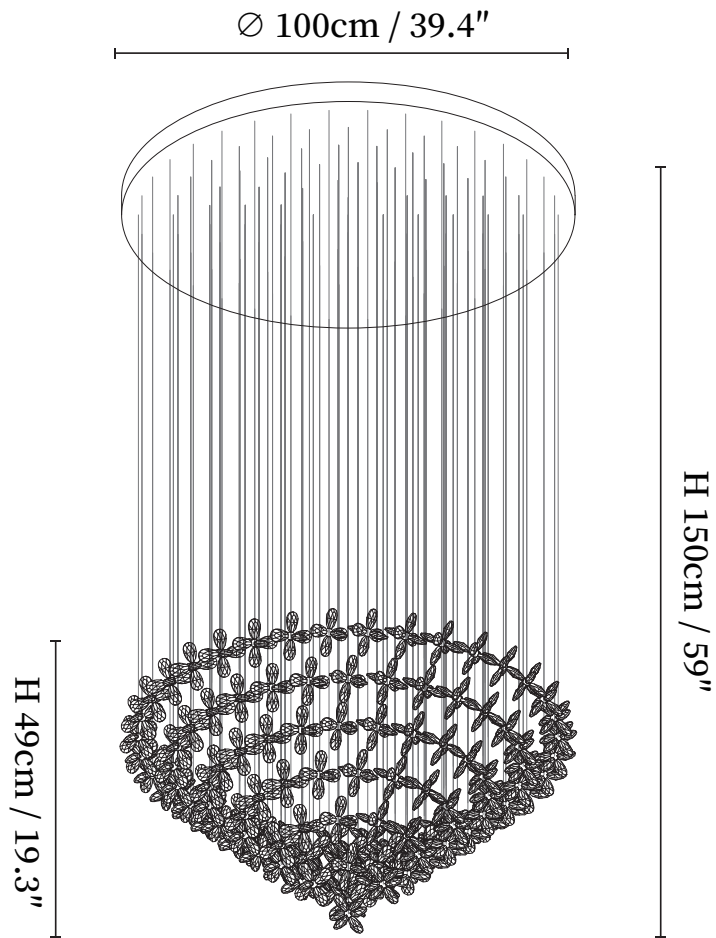

SPECIFICATION SHEET

SPECIFICATION DETAILS

*For custom options, consult factory for details

Fixture Dimensions	Ø 39.4" x H 59.1"
Light source	Integrated LED
Wattage	~5W (Single lamp)
Voltage	AC 110-240V
Color Temperature	3000K
CRI(Ra)	80CRI
Mounting	Ceiling
Driver Required	Yes
Optional Color Temps	Warm Light (3000K), Neutral Light (4500K), Cool Light (6000K)
LED Rated Life	30000 hours
Dimming	Dimming is not supported
Finishes	Silver
Glass Details	Clear
Material	Stainless steel, Crystal
Wire Length	59"
Wire Type	White Coaxial Wire