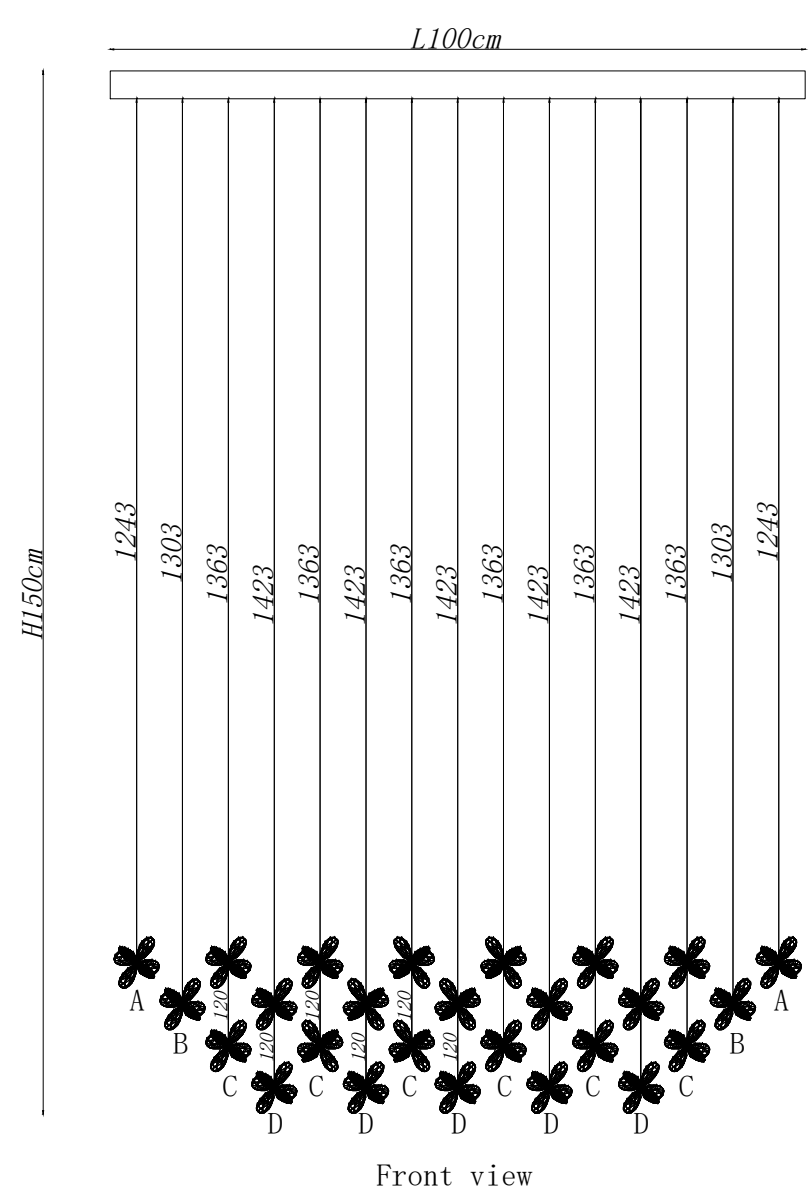

Installation drawing

Installation drawing

Installation drawing

Installation drawing

L150cm

Front view

vertical view

Ceiling

Canopy

Enlarged Detail

Installation drawing