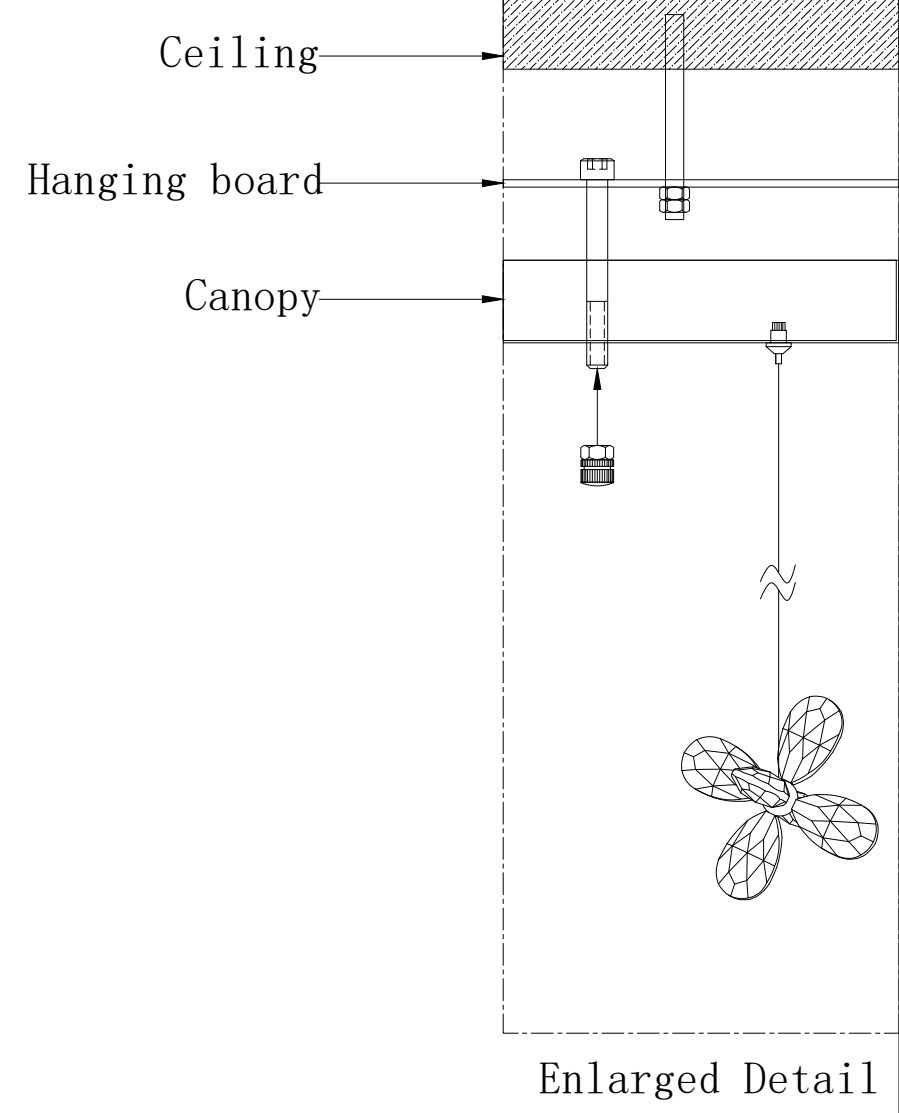

Installation drawing

Installation drawing

Installation drawing

Installation drawing

L150cm

Front view

vertical view

Ceiling

Canopy

Enlarged Detail

Installation drawing