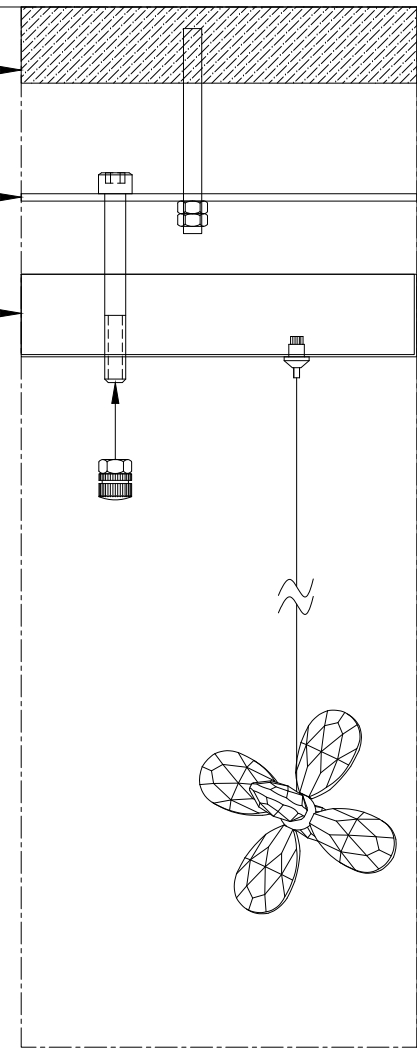

Installation drawing

Installation drawing

Installation drawing

Installation drawing

L150cm

Front view

vertical view

Ceiling

Canopy

Enlarged Detail

Installation drawing