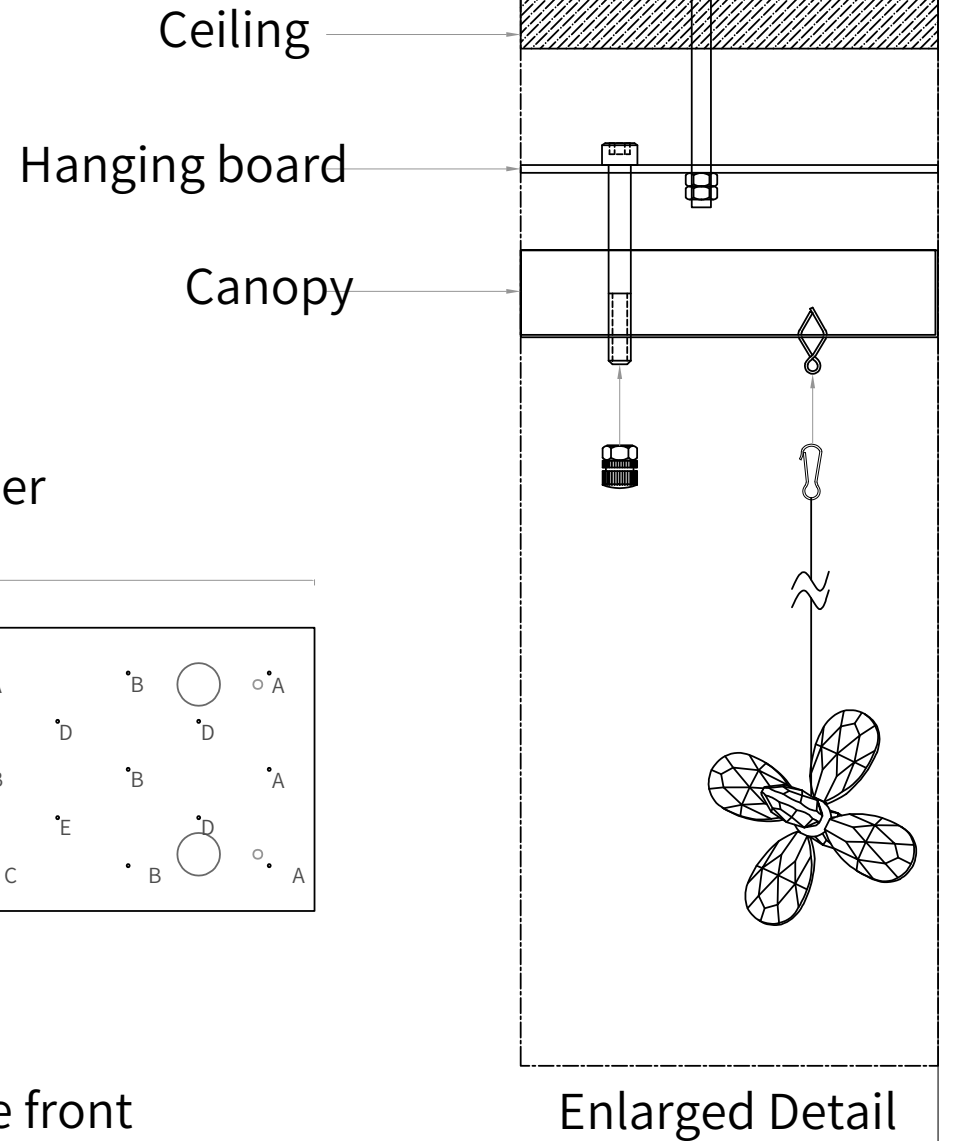

Installation drawing

Installation drawing

Installation drawing

Installation drawing

L150cm

Front view

vertical view

Ceiling

Canopy

Enlarged Detail

Installation drawing