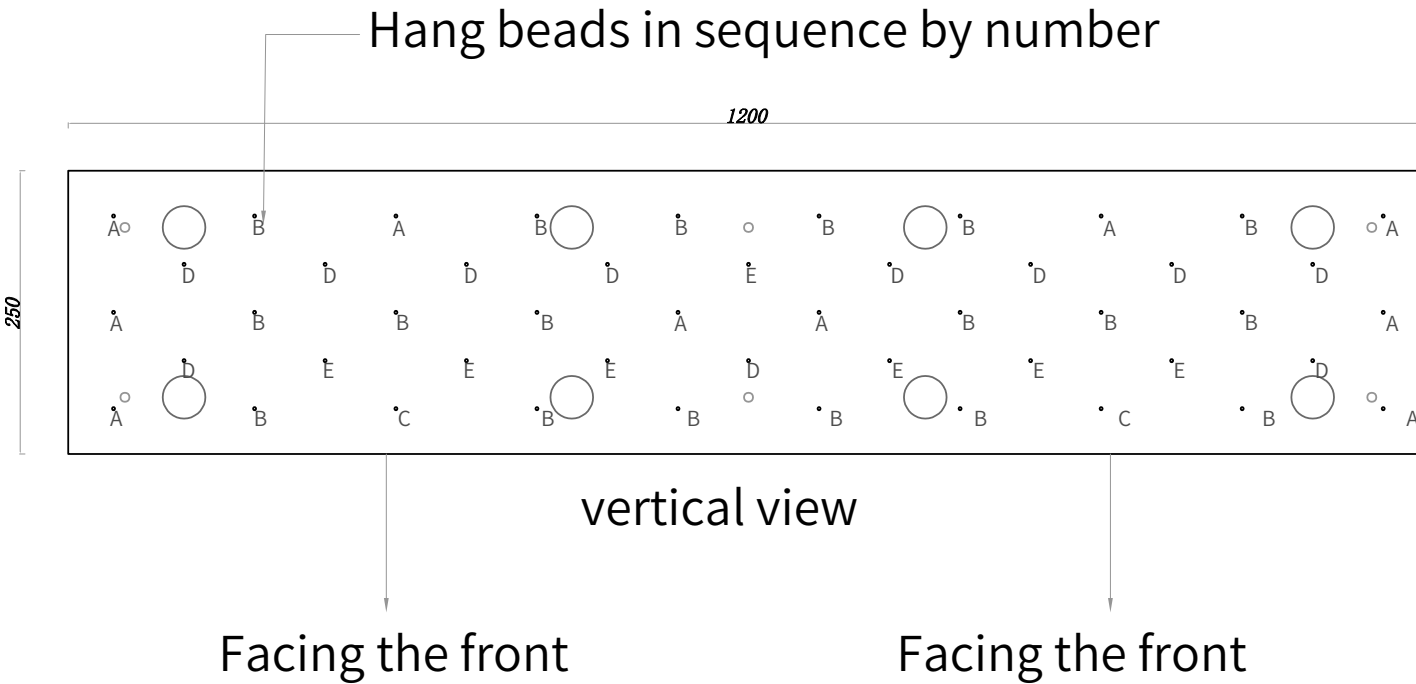

Installation drawing

Installation drawing

Installation drawing

Installation drawing

L150cm

Front view

vertical view

Ceiling

Canopy

Enlarged Detail

Installation drawing