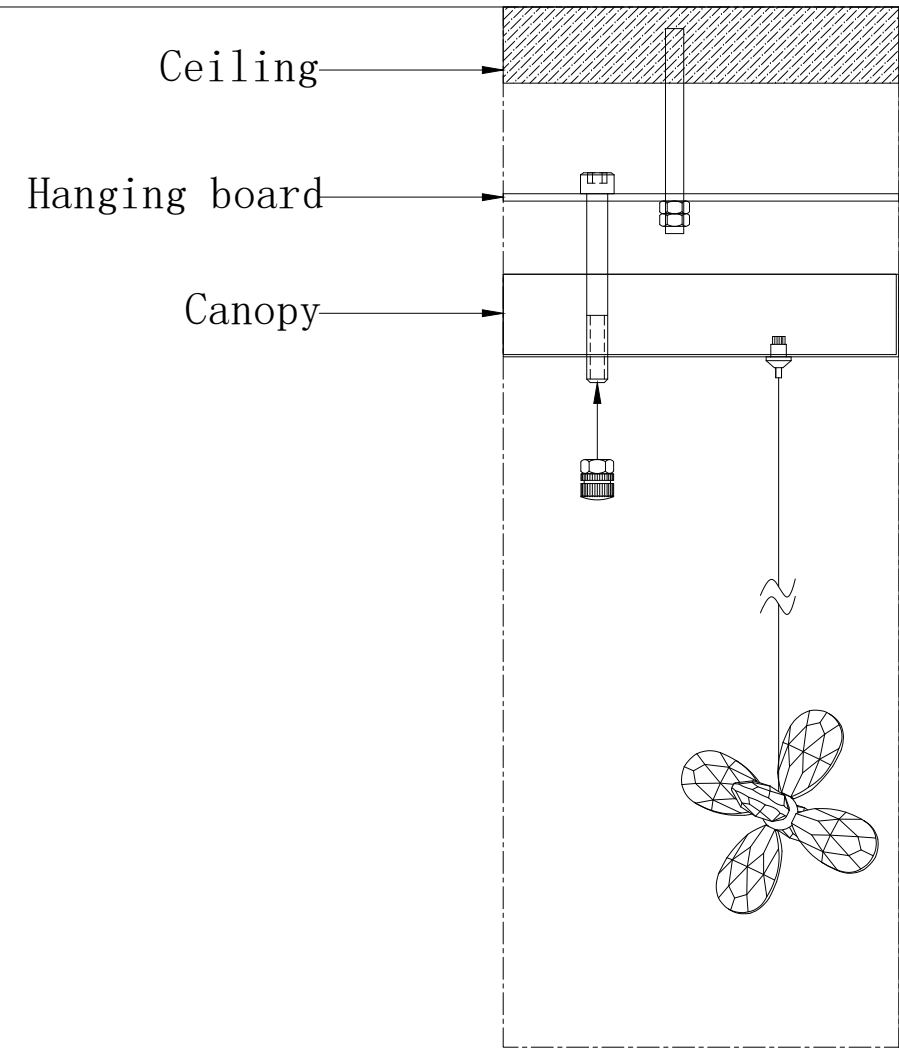

Installation drawing

Installation drawing

Installation drawing

Installation drawing

L150cm

Front view

vertical view

Ceiling

Canopy

Enlarged Detail

Installation drawing