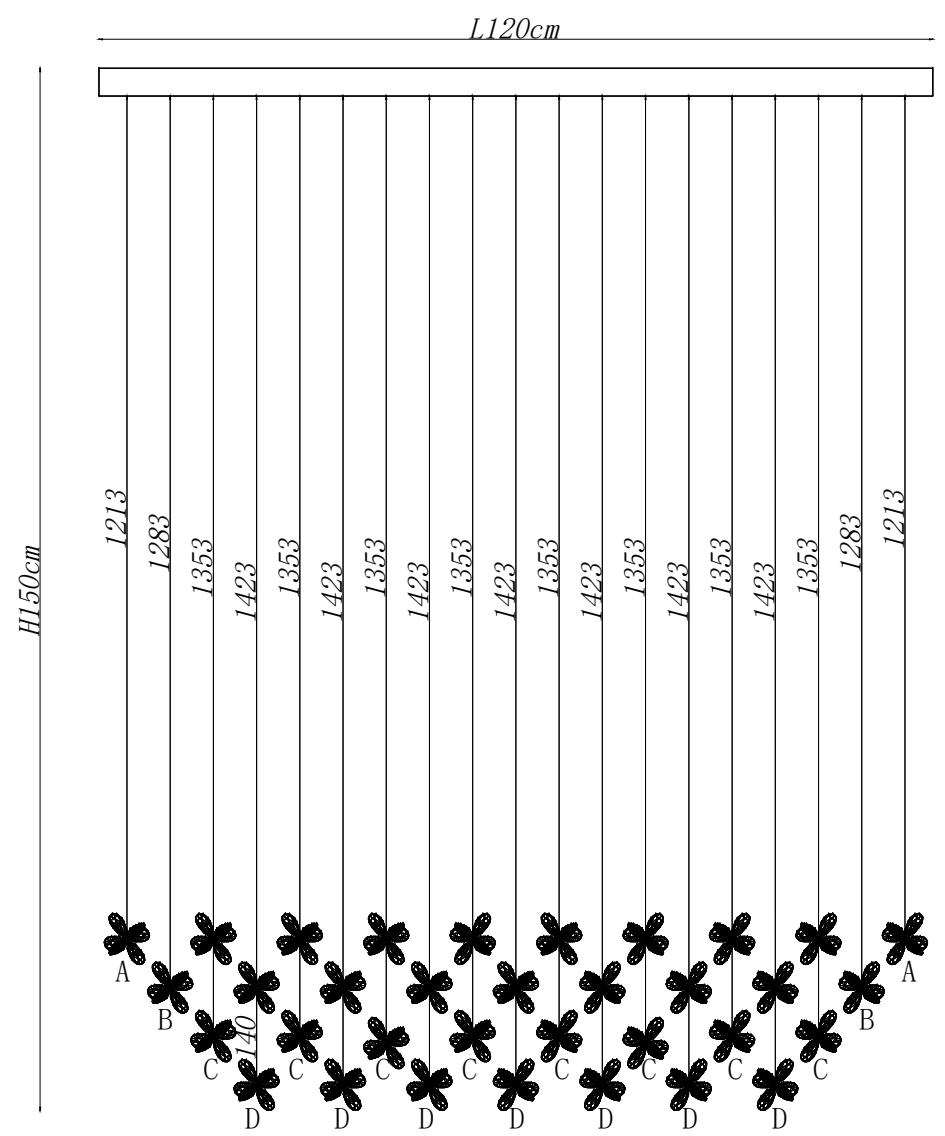

Installation drawing

Installation drawing

Installation drawing

Installation drawing

L150cm

Front view

vertical view

Ceiling

Canopy

Enlarged Detail

Installation drawing