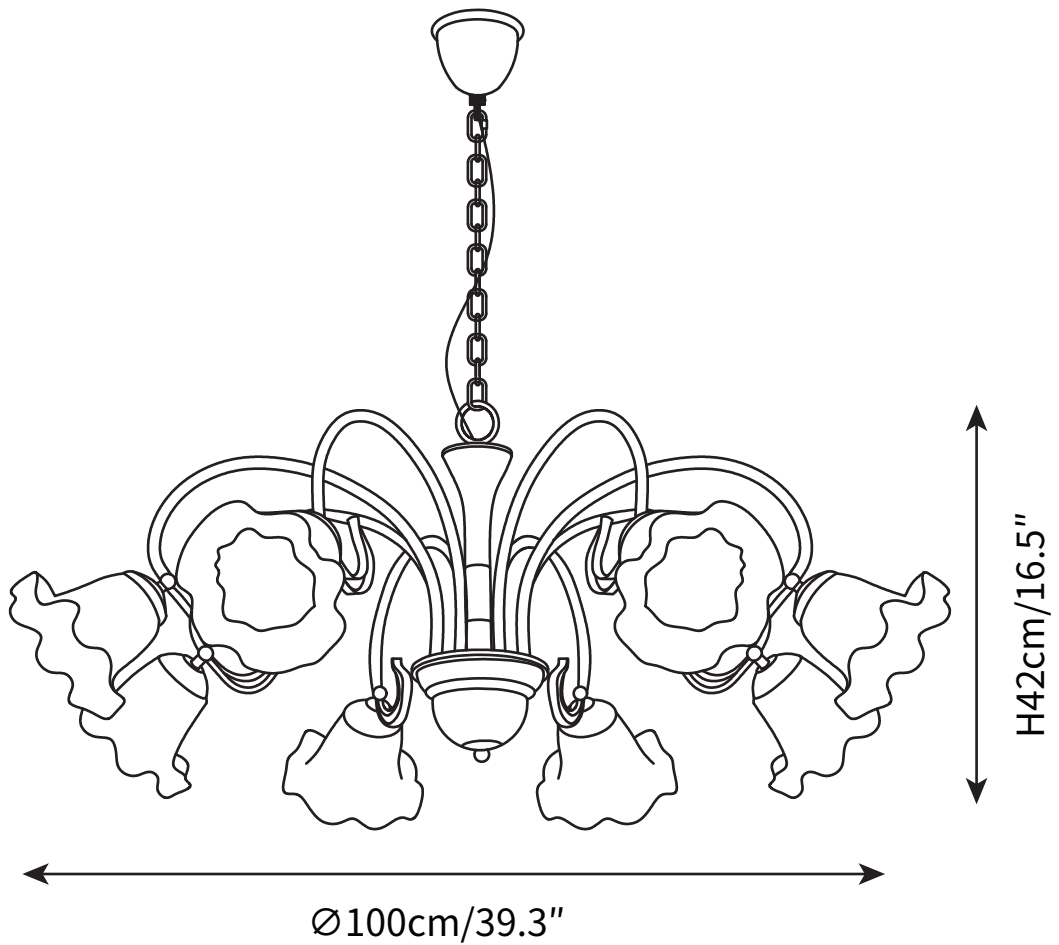

## SPECIFICATION DETAILS

\*For custom options, consult factory for details

<b>Fixture Dimensions</b>	$\text{Ø} 26.7'' \times \text{H} 12.6''$
<b>Light source</b>	E26 or E27
<b>Wattage</b>	Max 40W
<b>Voltage</b>	AC 110-240V
<b>Color Temperature</b>	Based on the purchase of light bulbs
<b>CRI(Ra)</b>	80CRI
<b>Mounting</b>	Ceiling
<b>Driver Required</b>	NO
<b>Optional Color Temps</b>	Buy bulbs as needed
<b>LED Rated Life</b>	Based on bulb life (we do not supply bulbs)
<b>Dimming</b>	Dimming is not supported
<b>Finishes</b>	Black & Gold
<b>Shade Finish</b>	White
<b>Material</b>	Brass, Glass
<b>Wire Length</b>	19.7''
<b>Wire Type</b>	Black Hanging Chain

# SPECIFICATION SHEET

---

## SPECIFICATION DETAILS

\*For custom options, consult factory for details

<b>Fixture Dimensions</b>	Ø 30.7" x H 12.6"
<b>Light source</b>	E26 or E27
<b>Wattage</b>	Max 40W
<b>Voltage</b>	AC 110-240V
<b>Color Temperature</b>	Based on the purchase of light bulbs
<b>CRI(Ra)</b>	80CRI
<b>Mounting</b>	Ceiling
<b>Driver Required</b>	NO
<b>Optional Color Temps</b>	Buy bulbs as needed
<b>LED Rated Life</b>	Based on bulb life (we do not supply bulbs)
<b>Dimming</b>	Dimming is not supported
<b>Finishes</b>	Black & Gold
<b>Shade Finish</b>	White
<b>Material</b>	Brass, Glass
<b>Wire Length</b>	19.7"
<b>Wire Type</b>	Black Hanging Chain

## SPECIFICATION DETAILS

\*For custom options, consult factory for details

<b>Fixture Dimensions</b>	Ø 39.3" x H 16.5"
<b>Light source</b>	E26 or E27
<b>Wattage</b>	Max 40W
<b>Voltage</b>	AC 110-240V
<b>Color Temperature</b>	Based on the purchase of light bulbs
<b>CRI(Ra)</b>	80CRI
<b>Mounting</b>	Ceiling
<b>Driver Required</b>	NO
<b>Optional Color Temps</b>	Buy bulbs as needed
<b>LED Rated Life</b>	Based on bulb life (we do not supply bulbs)
<b>Dimming</b>	Dimming is not supported
<b>Finishes</b>	Black & Gold
<b>Shade Finish</b>	White
<b>Material</b>	Brass, Glass
<b>Wire Length</b>	19.7"
<b>Wire Type</b>	Black Hanging Chain