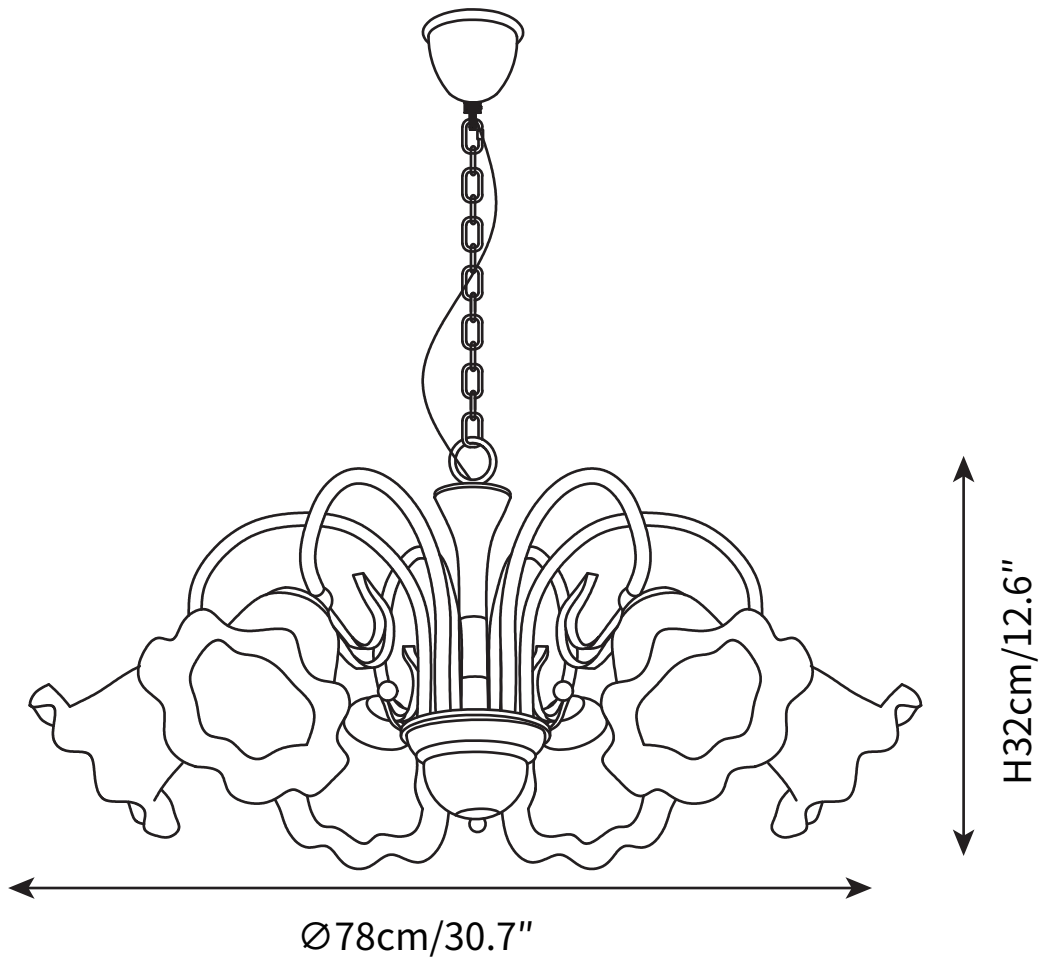

# SPECIFICATION SHEET

---

## SPECIFICATION DETAILS

\*For custom options, consult factory for details

<b>Fixture Dimensions</b>	$\text{Ø} 26.7'' \times \text{H} 12.6''$
<b>Light source</b>	E26 or E27
<b>Wattage</b>	Max 40W
<b>Voltage</b>	AC 110-240V
<b>Color Temperature</b>	Based on the purchase of light bulbs
<b>CRI(Ra)</b>	80CRI
<b>Mounting</b>	Ceiling
<b>Driver Required</b>	NO
<b>Optional Color Temps</b>	Buy bulbs as needed
<b>LED Rated Life</b>	Based on bulb life (we do not supply bulbs)
<b>Dimming</b>	Dimming is not supported
<b>Finishes</b>	Black & Gold
<b>Shade Finish</b>	White
<b>Material</b>	Brass, Glass
<b>Wire Length</b>	19.7''
<b>Wire Type</b>	Black Hanging Chain

## SPECIFICATION DETAILS

\*For custom options, consult factory for details

<b>Fixture Dimensions</b>	Ø 30.7" x H 12.6"
<b>Light source</b>	E26 or E27
<b>Wattage</b>	Max 40W
<b>Voltage</b>	AC 110-240V
<b>Color Temperature</b>	Based on the purchase of light bulbs
<b>CRI(Ra)</b>	80CRI
<b>Mounting</b>	Ceiling
<b>Driver Required</b>	NO
<b>Optional Color Temps</b>	Buy bulbs as needed
<b>LED Rated Life</b>	Based on bulb life (we do not supply bulbs)
<b>Dimming</b>	Dimming is not supported
<b>Finishes</b>	Black & Gold
<b>Shade Finish</b>	White
<b>Material</b>	Brass, Glass
<b>Wire Length</b>	19.7"
<b>Wire Type</b>	Black Hanging Chain

## SPECIFICATION DETAILS

\*For custom options, consult factory for details

<b>Fixture Dimensions</b>	Ø 39.3" x H 16.5"
<b>Light source</b>	E26 or E27
<b>Wattage</b>	Max 40W
<b>Voltage</b>	AC 110-240V
<b>Color Temperature</b>	Based on the purchase of light bulbs
<b>CRI(Ra)</b>	80CRI
<b>Mounting</b>	Ceiling
<b>Driver Required</b>	NO
<b>Optional Color Temps</b>	Buy bulbs as needed
<b>LED Rated Life</b>	Based on bulb life (we do not supply bulbs)
<b>Dimming</b>	Dimming is not supported
<b>Finishes</b>	Black & Gold
<b>Shade Finish</b>	White
<b>Material</b>	Brass, Glass
<b>Wire Length</b>	19.7"
<b>Wire Type</b>	Black Hanging Chain