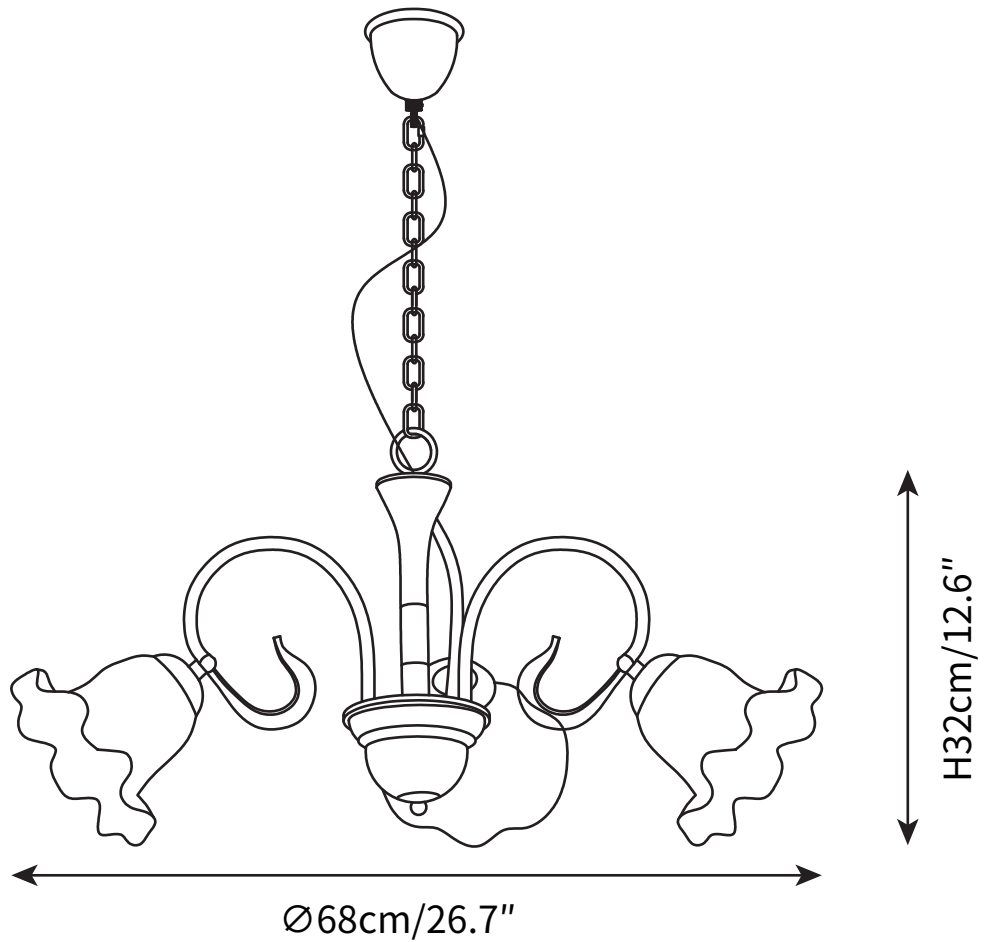

# SPECIFICATION SHEET

---

## SPECIFICATION DETAILS

\*For custom options, consult factory for details

<b>Fixture Dimensions</b>	$\text{Ø} 26.7'' \times \text{H} 12.6''$
<b>Light source</b>	E26 or E27
<b>Wattage</b>	Max 40W
<b>Voltage</b>	AC 110-240V
<b>Color Temperature</b>	Based on the purchase of light bulbs
<b>CRI(Ra)</b>	80CRI
<b>Mounting</b>	Ceiling
<b>Driver Required</b>	NO
<b>Optional Color Temps</b>	Buy bulbs as needed
<b>LED Rated Life</b>	Based on bulb life (we do not supply bulbs)
<b>Dimming</b>	Dimming is not supported
<b>Finishes</b>	Black & Gold
<b>Shade Finish</b>	White
<b>Material</b>	Brass, Glass
<b>Wire Length</b>	19.7''
<b>Wire Type</b>	Black Hanging Chain

## SPECIFICATION DETAILS

\*For custom options, consult factory for details

<b>Fixture Dimensions</b>	Ø 30.7" x H 12.6"
<b>Light source</b>	E26 or E27
<b>Wattage</b>	Max 40W
<b>Voltage</b>	AC 110-240V
<b>Color Temperature</b>	Based on the purchase of light bulbs
<b>CRI(Ra)</b>	80CRI
<b>Mounting</b>	Ceiling
<b>Driver Required</b>	NO
<b>Optional Color Temps</b>	Buy bulbs as needed
<b>LED Rated Life</b>	Based on bulb life (we do not supply bulbs)
<b>Dimming</b>	Dimming is not supported
<b>Finishes</b>	Black & Gold
<b>Shade Finish</b>	White
<b>Material</b>	Brass, Glass
<b>Wire Length</b>	19.7"
<b>Wire Type</b>	Black Hanging Chain

## SPECIFICATION DETAILS

\*For custom options, consult factory for details

<b>Fixture Dimensions</b>	Ø 39.3" x H 16.5"
<b>Light source</b>	E26 or E27
<b>Wattage</b>	Max 40W
<b>Voltage</b>	AC 110-240V
<b>Color Temperature</b>	Based on the purchase of light bulbs
<b>CRI(Ra)</b>	80CRI
<b>Mounting</b>	Ceiling
<b>Driver Required</b>	NO
<b>Optional Color Temps</b>	Buy bulbs as needed
<b>LED Rated Life</b>	Based on bulb life (we do not supply bulbs)
<b>Dimming</b>	Dimming is not supported
<b>Finishes</b>	Black & Gold
<b>Shade Finish</b>	White
<b>Material</b>	Brass, Glass
<b>Wire Length</b>	19.7"
<b>Wire Type</b>	Black Hanging Chain