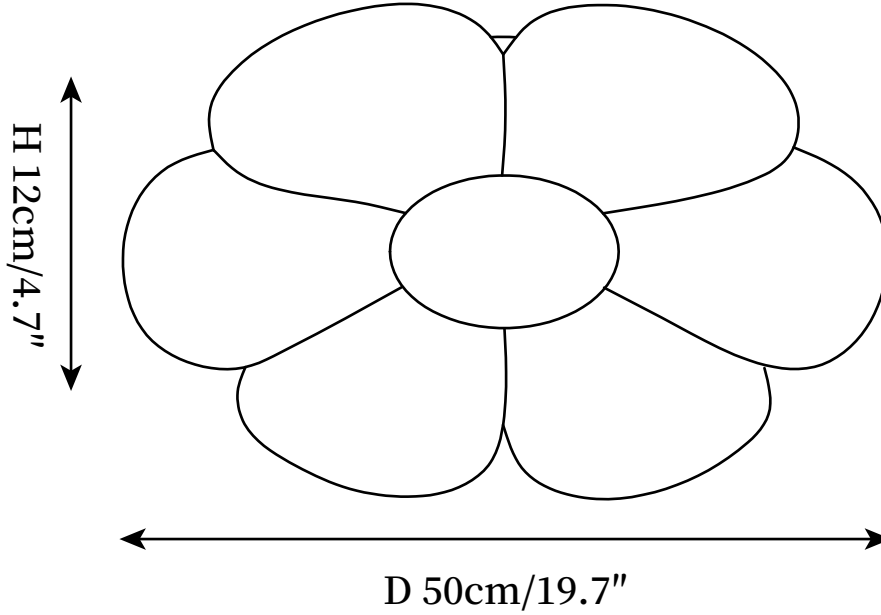

SPECIFICATION SHEET

SPECIFICATION DETAILS

*For custom options, consult factory for details

Fixture Dimensions	D 19.7" x H 4.7"
Light source	Integrated LED
Wattage	~ 10W
Voltage	AC 110-240V
Dimming	Not supported
CRI(Ra)	90+CRI
Mounting	Hardwired.
LED Rated Life	30000 hours
Color Temperature	Warm Light (3000K), Neutral Light (4000K), Cool Light (6000K)
Control method	Compatible with common wall switches(not included)
Finishes	White, Pink, Yellow, Green.
Shade Details	White
Material	Metal, PE, Acrylic.