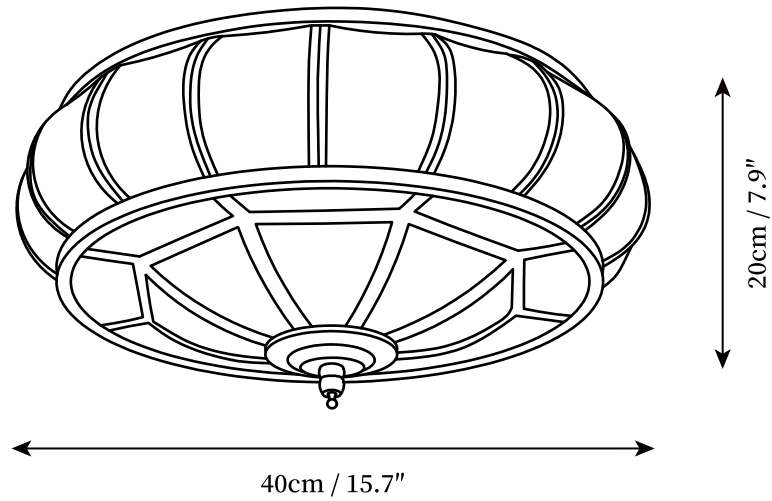

SPECIFICATION SHEET

SPECIFICATION DETAILS

*For custom options, consult factory for details

Fixture Dimensions	D 13.8" x H 6.7"
Light source	E26 or E27 (bulb not included)
Wattage	MAX 40W incandescent bulb or LED equivalent.
Voltage	AC 110-240V
Mounting	Hardwired.
Dimming	Please purchase dimmable light bulbs separately.
Control method	Compatible with common wall switches(not included)
Finishes	Brass.
Shade Details	Opaque, White.
Material	Brass, Glass.

SPECIFICATION SHEET

SPECIFICATION DETAILS

*For custom options, consult factory for details

Fixture Dimensions	D 17.7" x H 7.9"
Light source	E26 or E27 (bulb not included)
Wattage	MAX 40W incandescent bulb or LED equivalent.
Voltage	AC 110-240V
Mounting	Hardwired.
Dimming	Please purchase dimmable light bulbs separately.
Control method	Compatible with common wall switches(not included)
Finishes	Brass.
Shade Details	Opaque, White.
Material	Brass, Glass.

SPECIFICATION SHEET

SPECIFICATION DETAILS

*For custom options, consult factory for details

Fixture Dimensions	D 22.8" x H 9.1"
Light source	E26 or E27 (bulb not included)
Wattage	MAX 40W incandescent bulb or LED equivalent.
Voltage	AC 110-240V
Mounting	Hardwired.
Dimming	Please purchase dimmable light bulbs separately.
Control method	Compatible with common wall switches(not included)
Finishes	Brass.
Shade Details	Opaque, White.
Material	Brass, Glass.