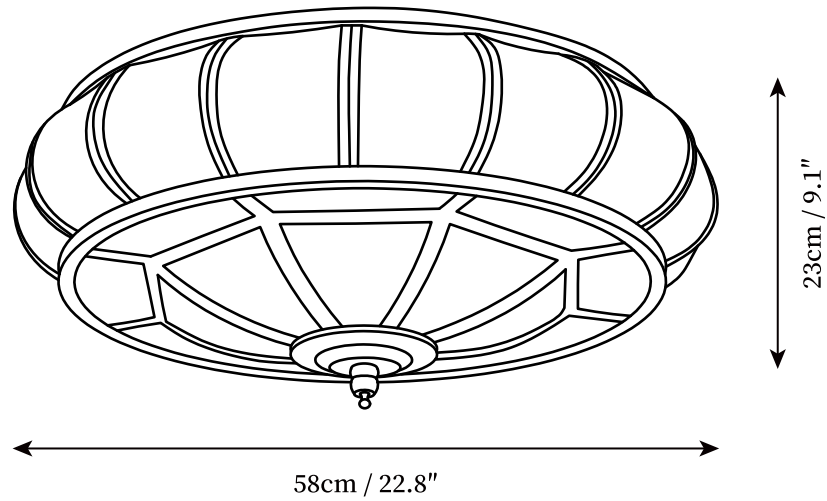

SPECIFICATION SHEET

SPECIFICATION DETAILS

*For custom options, consult factory for details

Fixture Dimensions	D 13.8" x H 6.7"
Light source	E26 or E27 (bulb not included)
Wattage	MAX 40W incandescent bulb or LED equivalent.
Voltage	AC 110-240V
Mounting	Hardwired.
Dimming	Please purchase dimmable light bulbs separately.
Control method	Compatible with common wall switches(not included)
Finishes	Brass.
Shade Details	Opaque, White.
Material	Brass, Glass.

SPECIFICATION SHEET

SPECIFICATION DETAILS

*For custom options, consult factory for details

Fixture Dimensions	D 17.7" x H 7.9"
Light source	E26 or E27 (bulb not included)
Wattage	MAX 40W incandescent bulb or LED equivalent.
Voltage	AC 110-240V
Mounting	Hardwired.
Dimming	Please purchase dimmable light bulbs separately.
Control method	Compatible with common wall switches(not included)
Finishes	Brass.
Shade Details	Opaque, White.
Material	Brass, Glass.

SPECIFICATION SHEET

SPECIFICATION DETAILS

*For custom options, consult factory for details

Fixture Dimensions	D 22.8" x H 9.1"
Light source	E26 or E27 (bulb not included)
Wattage	MAX 40W incandescent bulb or LED equivalent.
Voltage	AC 110-240V
Mounting	Hardwired.
Dimming	Please purchase dimmable light bulbs separately.
Control method	Compatible with common wall switches(not included)
Finishes	Brass.
Shade Details	Opaque, White.
Material	Brass, Glass.