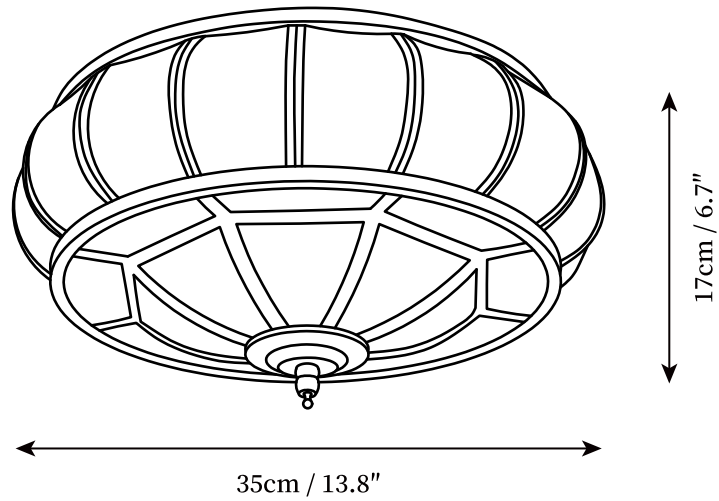

SPECIFICATION SHEET

SPECIFICATION DETAILS

*For custom options, consult factory for details

Fixture Dimensions	D 13.8" x H 6.7"
Light source	E26 or E27 (bulb not included)
Wattage	MAX 40W incandescent bulb or LED equivalent.
Voltage	AC 110-240V
Mounting	Hardwired.
Dimming	Please purchase dimmable light bulbs separately.
Control method	Compatible with common wall switches(not included)
Finishes	Brass.
Shade Details	Opaque, White.
Material	Brass, Glass.

SPECIFICATION SHEET

SPECIFICATION DETAILS

*For custom options, consult factory for details

Fixture Dimensions	D 17.7" x H 7.9"
Light source	E26 or E27 (bulb not included)
Wattage	MAX 40W incandescent bulb or LED equivalent.
Voltage	AC 110-240V
Mounting	Hardwired.
Dimming	Please purchase dimmable light bulbs separately.
Control method	Compatible with common wall switches(not included)
Finishes	Brass.
Shade Details	Opaque, White.
Material	Brass, Glass.

SPECIFICATION SHEET

SPECIFICATION DETAILS

*For custom options, consult factory for details

Fixture Dimensions	D 22.8" x H 9.1"
Light source	E26 or E27 (bulb not included)
Wattage	MAX 40W incandescent bulb or LED equivalent.
Voltage	AC 110-240V
Mounting	Hardwired.
Dimming	Please purchase dimmable light bulbs separately.
Control method	Compatible with common wall switches(not included)
Finishes	Brass.
Shade Details	Opaque, White.
Material	Brass, Glass.