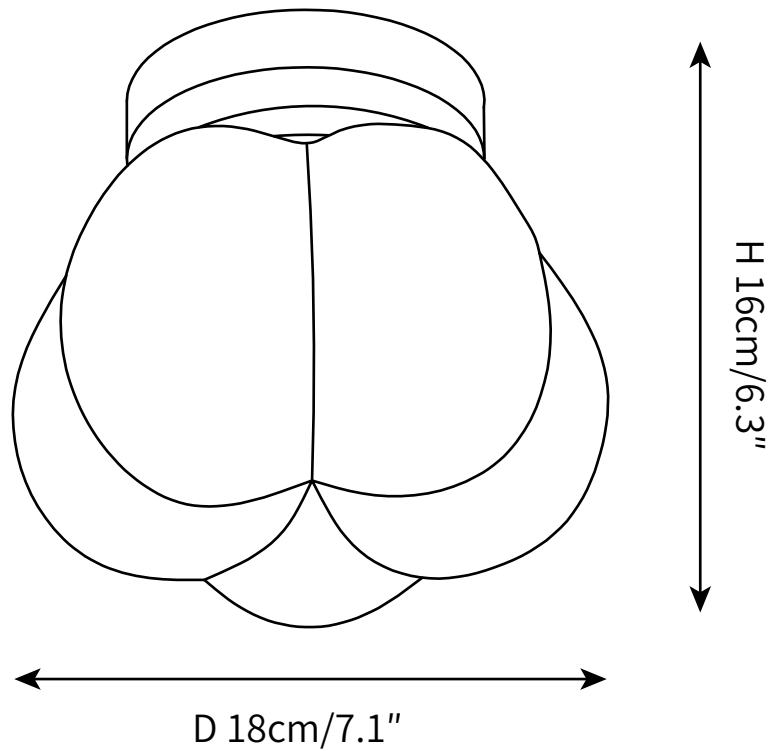

SPECIFICATION SHEET

SPECIFICATION DETAILS

*For custom options, consult factory for details

Fixture Dimensions	Ø7.1" x H 6.3"
Light source	G9
Wattage	5W
Voltage	AC 110-240V
Color Temperature	Based on the purchase of light bulbs
CRI(Ra)	80CRI
Mounting	Ceiling
Driver Required	NO
Optional Color Temps	Buy bulbs as needed
LED Rated Life	Based on bulb life (we do not supply bulbs)
Dimming	Dimming is not supported
Finishes	Water-transfer wood grain.
Glass Details	White acrylic.
Material	Metal, Acrylic.
Wire Length	NO
Wire Type	NO