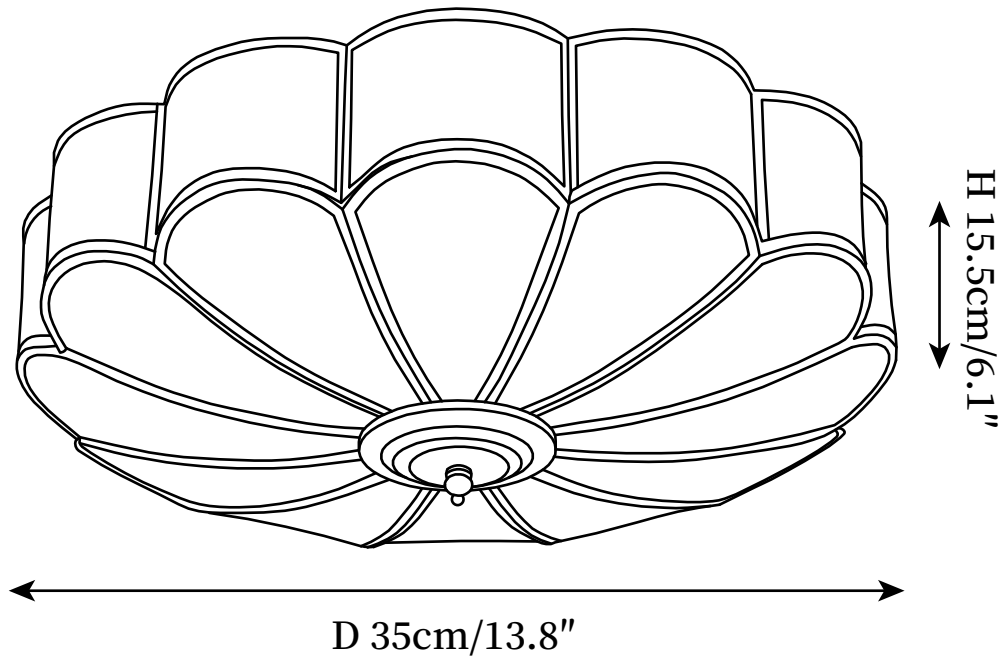

SPECIFICATION SHEET

SPECIFICATION DETAILS

*For custom options, consult factory for details

Fixture Dimensions	D 13.8" x H 6.1", D 17.7" x H 7.1", D 23.6" x H 7.7"
Light source	E26 or E27 (bulb not included)
Wattage	MAX 40W incandescent bulb or LED equivalent.
Voltage	AC 110-240V
Mounting	Hardwired.
Dimming	Please purchase dimmable light bulbs separately.
Control method	Compatible with common wall switches(not included)
Finishes	Brass.
Shade Details	White.
Material	Brass, Glass.