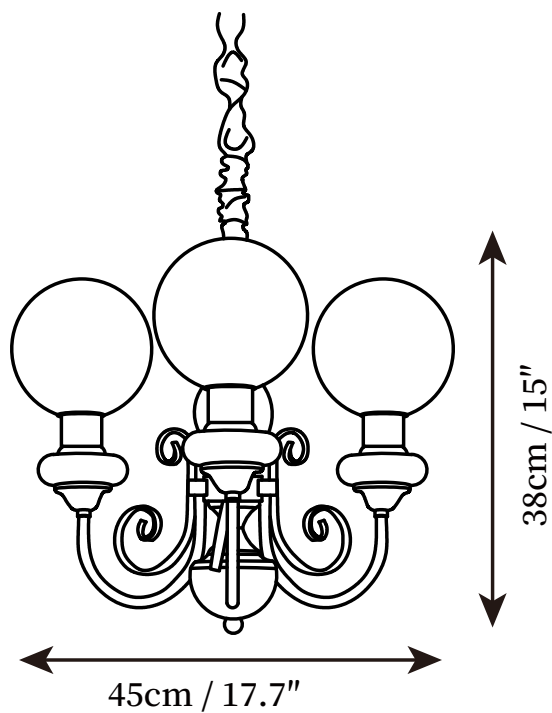

SPECIFICATION SHEET

SPECIFICATION DETAILS

*For custom options, consult factory for details

Fixture Dimensions	D 17.7" x H 15"
Light source	E26 or E27. (bulb not included)
Wattage	MAX 40W incandescent bulb or LED equivalent.
Voltage	AC 110-240V
Mounting	Hardwired.
Dimming	Compatible with dimmable bulbs (bulb not included)
Control method	Compatible with common wall switches (not included)
Finishes	Gold, Green.
Shade Details	White glass.
Material	Metal, Glass.
Hanging Length	Suspension chain length is 50cm/19.7", the length can be specified according to needs

SPECIFICATION SHEET

SPECIFICATION DETAILS

*For custom options, consult factory for details

Fixture Dimensions	D 24.4" x H 15"
Light source	E26 or E27. (bulb not included)
Wattage	MAX 40W incandescent bulb or LED equivalent.
Voltage	AC 110-240V
Mounting	Hardwired.
Dimming	Compatible with dimmable bulbs (bulb not included)
Control method	Compatible with common wall switches(not included)
Finishes	Gold, Green.
Shade Details	White glass.
Material	Metal, Glass.
Hanging Length	Suspension chain length is 50cm/19.7", the length can be specified according to needs