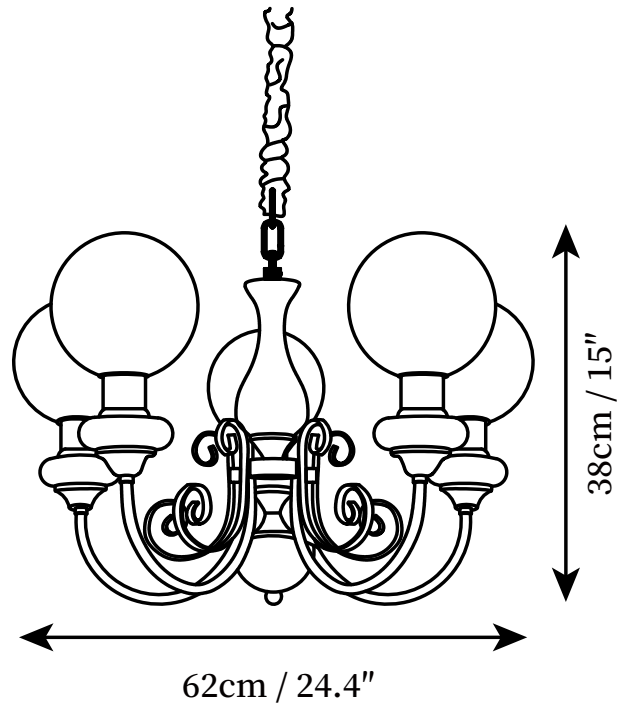

SPECIFICATION SHEET

SPECIFICATION DETAILS

*For custom options, consult factory for details

Fixture Dimensions	D 17.7" x H 15"
Light source	E26 or E27. (bulb not included)
Wattage	MAX 40W incandescent bulb or LED equivalent.
Voltage	AC 110-240V
Mounting	Hardwired.
Dimming	Compatible with dimmable bulbs (bulb not included)
Control method	Compatible with common wall switches (not included)
Finishes	Gold, Green.
Shade Details	White glass.
Material	Metal, Glass.
Hanging Length	Suspension chain length is 50cm/19.7", the length can be specified according to needs

SPECIFICATION SHEET

SPECIFICATION DETAILS

*For custom options, consult factory for details

Fixture Dimensions	D 24.4" x H 15"
Light source	E26 or E27. (bulb not included)
Wattage	MAX 40W incandescent bulb or LED equivalent.
Voltage	AC 110-240V
Mounting	Hardwired.
Dimming	Compatible with dimmable bulbs (bulb not included)
Control method	Compatible with common wall switches(not included)
Finishes	Gold, Green.
Shade Details	White glass.
Material	Metal, Glass.
Hanging Length	Suspension chain length is 50cm/19.7", the length can be specified according to needs