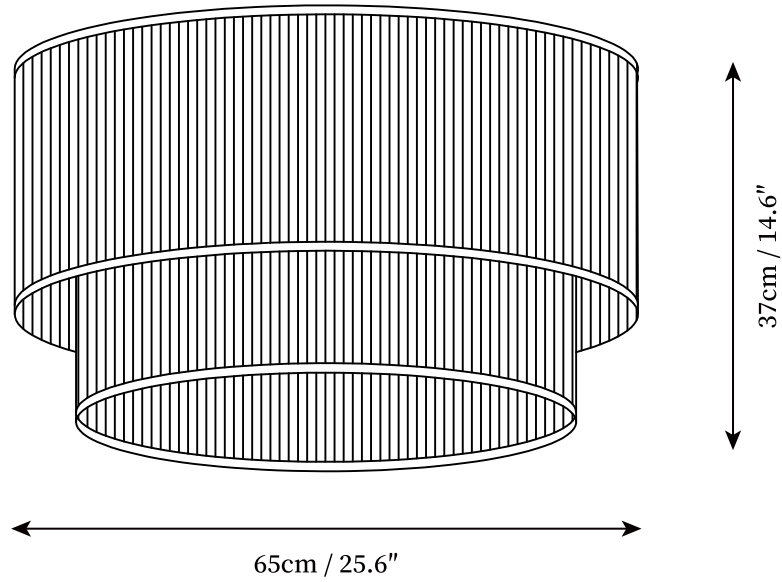

SPECIFICATION SHEET

SPECIFICATION DETAILS

*For custom options, consult factory for details

Fixture Dimensions	D 13.8" x H 7.9"
Light source	E26 or E27 (bulb not included)
Wattage	MAX 5W incandescent bulb or LED equivalent.
Voltage	AC 110-240V
Mounting	Hardwired.
Dimming	Please purchase dimmable light bulbs separately.
Control method	Compatible with common wall switches (not included)
Finishes	Brown.
Shade Details	Brown.
Material	Hemp rope.

SPECIFICATION SHEET

SPECIFICATION DETAILS

*For custom options, consult factory for details

Fixture Dimensions	D 17.7" x H 10.2"
Light source	E26 or E27 (bulb not included)
Wattage	MAX 5W incandescent bulb or LED equivalent.
Voltage	AC 110-240V
Mounting	Hardwired.
Dimming	Please purchase dimmable light bulbs separately.
Control method	Compatible with common wall switches(
Finishes	Brown.
Shade Details	Brown.
Material	Hemp rope.

SPECIFICATION SHEET

SPECIFICATION DETAILS

*For custom options, consult factory for details

Fixture Dimensions	D 21.7" x H 12.2"
Light source	E26 or E27 (bulb not included)
Wattage	MAX 5W incandescent bulb or LED equivalent.
Voltage	AC 110-240V
Mounting	Hardwired.
Dimming	Please purchase dimmable light bulbs separately.
Control method	Compatible with common wall switches(not included)
Finishes	Brown.
Shade Details	Brown.
Material	Hemp rope.

SPECIFICATION SHEET

SPECIFICATION DETAILS

*For custom options, consult factory for details

Fixture Dimensions	D 25.6" x H 14.6"
Light source	E26 or E27 (bulb not included)
Wattage	MAX 5W incandescent bulb or LED equivalent.
Voltage	AC 110-240V
Mounting	Hardwired.
Dimming	Please purchase dimmable light bulbs separately.
Control method	Compatible with common wall switches(
Finishes	Brown.
Shade Details	Brown.
Material	Hemp rope.