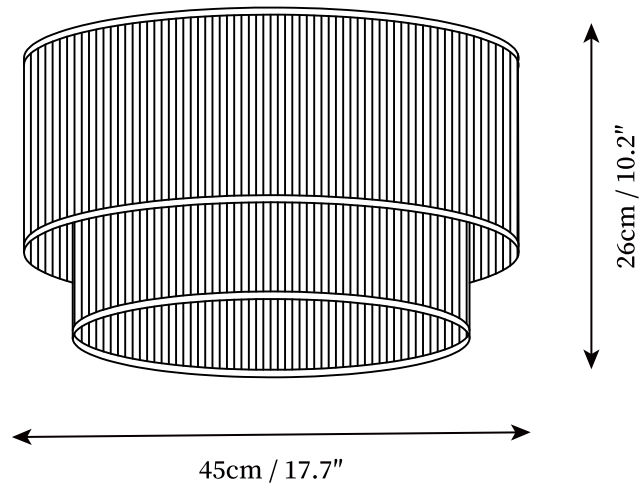

SPECIFICATION SHEET

SPECIFICATION DETAILS

*For custom options, consult factory for details

Fixture Dimensions	D 13.8" x H 7.9"
Light source	E26 or E27 (bulb not included)
Wattage	MAX 5W incandescent bulb or LED equivalent.
Voltage	AC 110-240V
Mounting	Hardwired.
Dimming	Please purchase dimmable light bulbs separately.
Control method	Compatible with common wall switches (not included)
Finishes	Brown.
Shade Details	Brown.
Material	Hemp rope.

SPECIFICATION SHEET

SPECIFICATION DETAILS

*For custom options, consult factory for details

Fixture Dimensions	D 17.7" x H 10.2"
Light source	E26 or E27 (bulb not included)
Wattage	MAX 5W incandescent bulb or LED equivalent.
Voltage	AC 110-240V
Mounting	Hardwired.
Dimming	Please purchase dimmable light bulbs separately.
Control method	Compatible with common wall switches(
Finishes	Brown.
Shade Details	Brown.
Material	Hemp rope.

SPECIFICATION SHEET

SPECIFICATION DETAILS

*For custom options, consult factory for details

Fixture Dimensions	D 21.7" x H 12.2"
Light source	E26 or E27 (bulb not included)
Wattage	MAX 5W incandescent bulb or LED equivalent.
Voltage	AC 110-240V
Mounting	Hardwired.
Dimming	Please purchase dimmable light bulbs separately.
Control method	Compatible with common wall switches(not included)
Finishes	Brown.
Shade Details	Brown.
Material	Hemp rope.

SPECIFICATION SHEET

SPECIFICATION DETAILS

*For custom options, consult factory for details

Fixture Dimensions	D 25.6" x H 14.6"
Light source	E26 or E27 (bulb not included)
Wattage	MAX 5W incandescent bulb or LED equivalent.
Voltage	AC 110-240V
Mounting	Hardwired.
Dimming	Please purchase dimmable light bulbs separately.
Control method	Compatible with common wall switches(
Finishes	Brown.
Shade Details	Brown.
Material	Hemp rope.