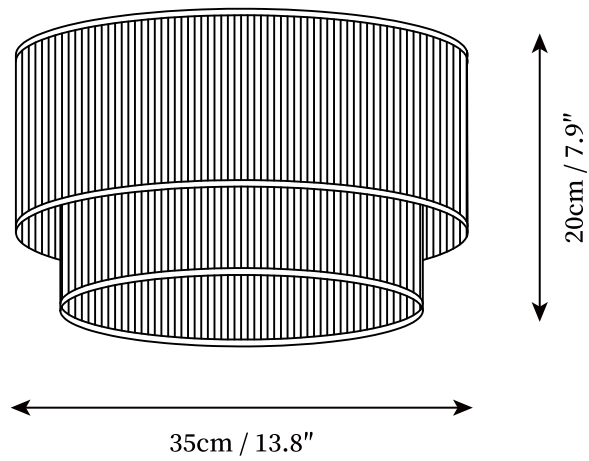

SPECIFICATION SHEET

SPECIFICATION DETAILS

*For custom options, consult factory for details

Fixture Dimensions	D 13.8" x H 7.9"
Light source	E26 or E27 (bulb not included)
Wattage	MAX 5W incandescent bulb or LED equivalent.
Voltage	AC 110-240V
Mounting	Hardwired.
Dimming	Please purchase dimmable light bulbs separately.
Control method	Compatible with common wall switches (not included)
Finishes	Brown.
Shade Details	Brown.
Material	Hemp rope.

SPECIFICATION SHEET

SPECIFICATION DETAILS

*For custom options, consult factory for details

Fixture Dimensions	D 17.7" x H 10.2"
Light source	E26 or E27 (bulb not included)
Wattage	MAX 5W incandescent bulb or LED equivalent.
Voltage	AC 110-240V
Mounting	Hardwired.
Dimming	Please purchase dimmable light bulbs separately.
Control method	Compatible with common wall switches(
Finishes	Brown.
Shade Details	Brown.
Material	Hemp rope.

SPECIFICATION SHEET

SPECIFICATION DETAILS

*For custom options, consult factory for details

Fixture Dimensions	D 21.7" x H 12.2"
Light source	E26 or E27 (bulb not included)
Wattage	MAX 5W incandescent bulb or LED equivalent.
Voltage	AC 110-240V
Mounting	Hardwired.
Dimming	Please purchase dimmable light bulbs separately.
Control method	Compatible with common wall switches(not included)
Finishes	Brown.
Shade Details	Brown.
Material	Hemp rope.

SPECIFICATION SHEET

SPECIFICATION DETAILS

*For custom options, consult factory for details

Fixture Dimensions	D 25.6" x H 14.6"
Light source	E26 or E27 (bulb not included)
Wattage	MAX 5W incandescent bulb or LED equivalent.
Voltage	AC 110-240V
Mounting	Hardwired.
Dimming	Please purchase dimmable light bulbs separately.
Control method	Compatible with common wall switches(
Finishes	Brown.
Shade Details	Brown.
Material	Hemp rope.