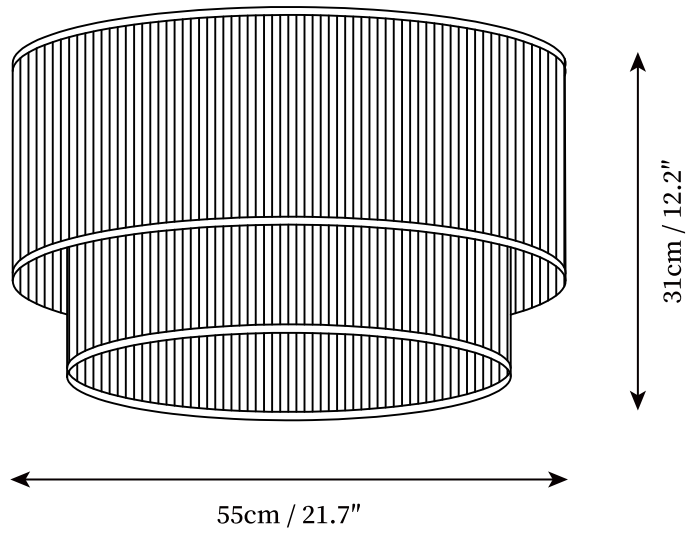

SPECIFICATION SHEET

SPECIFICATION DETAILS

*For custom options, consult factory for details

Fixture Dimensions	D 13.8" x H 7.9"
Light source	E26 or E27 (bulb not included)
Wattage	MAX 5W incandescent bulb or LED equivalent.
Voltage	AC 110-240V
Mounting	Hardwired.
Dimming	Please purchase dimmable light bulbs separately.
Control method	Compatible with common wall switches (not included)
Finishes	Brown.
Shade Details	Brown.
Material	Hemp rope.

SPECIFICATION SHEET

SPECIFICATION DETAILS

*For custom options, consult factory for details

Fixture Dimensions	D 17.7" x H 10.2"
Light source	E26 or E27 (bulb not included)
Wattage	MAX 5W incandescent bulb or LED equivalent.
Voltage	AC 110-240V
Mounting	Hardwired.
Dimming	Please purchase dimmable light bulbs separately.
Control method	Compatible with common wall switches(
Finishes	Brown.
Shade Details	Brown.
Material	Hemp rope.

SPECIFICATION SHEET

SPECIFICATION DETAILS

*For custom options, consult factory for details

Fixture Dimensions	D 21.7" x H 12.2"
Light source	E26 or E27 (bulb not included)
Wattage	MAX 5W incandescent bulb or LED equivalent.
Voltage	AC 110-240V
Mounting	Hardwired.
Dimming	Please purchase dimmable light bulbs separately.
Control method	Compatible with common wall switches(not included)
Finishes	Brown.
Shade Details	Brown.
Material	Hemp rope.

SPECIFICATION SHEET

SPECIFICATION DETAILS

*For custom options, consult factory for details

Fixture Dimensions	D 25.6" x H 14.6"
Light source	E26 or E27 (bulb not included)
Wattage	MAX 5W incandescent bulb or LED equivalent.
Voltage	AC 110-240V
Mounting	Hardwired.
Dimming	Please purchase dimmable light bulbs separately.
Control method	Compatible with common wall switches(
Finishes	Brown.
Shade Details	Brown.
Material	Hemp rope.