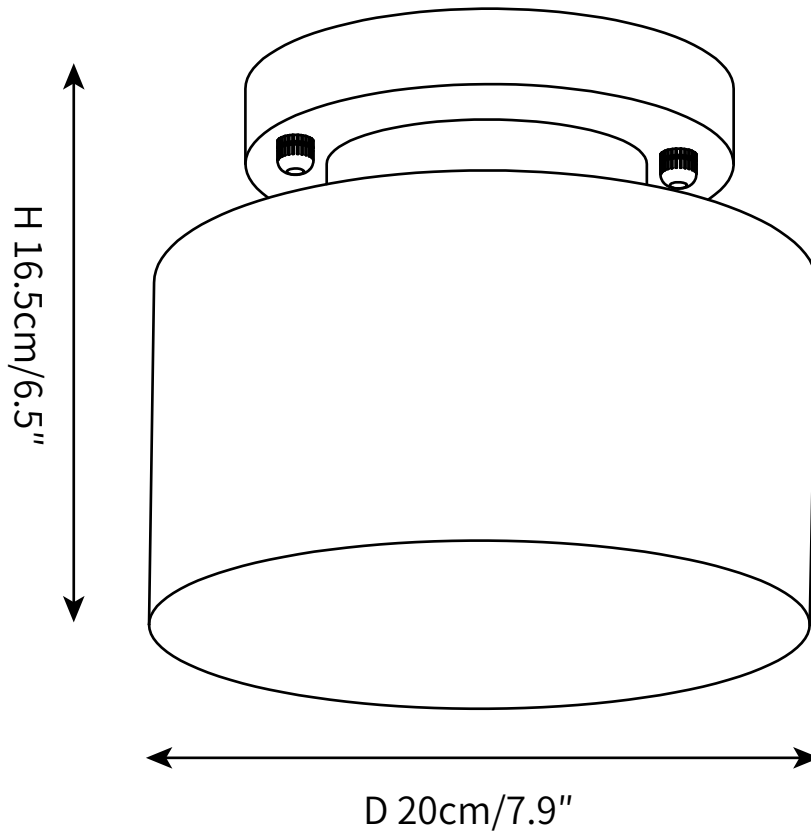

# SPECIFICATION SHEET

---

## SPECIFICATION DETAILS

\*For custom options, consult factory for details

<b>Fixture Dimensions</b>	Ø7.9" x H 6.5"
<b>Light source</b>	E27
<b>Wattage</b>	Max 40W
<b>Voltage</b>	AC 110-240V
<b>Color Temperature</b>	Based on the purchase of light bulbs
<b>CRI(Ra)</b>	80CRI
<b>Mounting</b>	Ceiling
<b>Driver Required</b>	NO
<b>Optional Color Temps</b>	Buy bulbs as needed
<b>LED Rated Life</b>	Based on bulb life (we do not supply bulbs)
<b>Dimming</b>	Dimming is not supported
<b>Finishes</b>	Brass.
<b>Glass Details</b>	White.
<b>Material</b>	Brass, Glass.
<b>Wire Length</b>	NO
<b>Wire Type</b>	NO